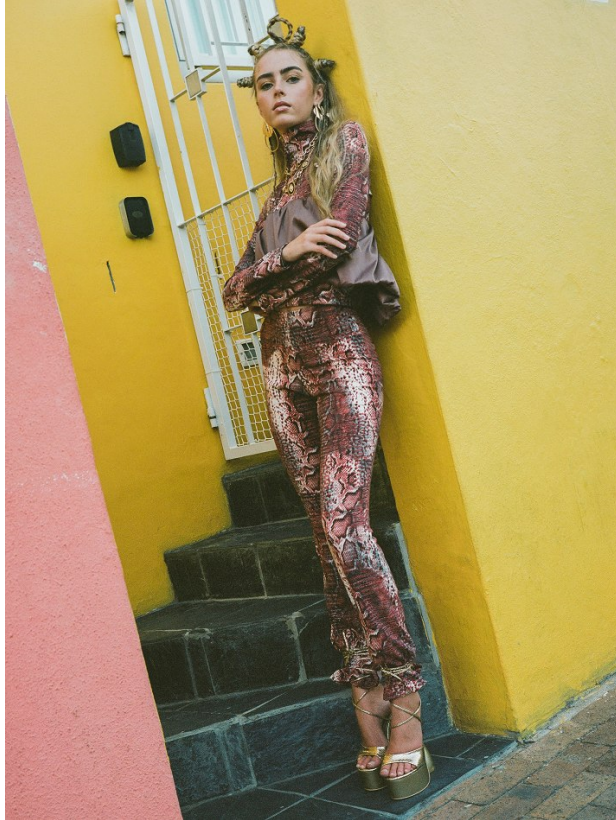

BOSS MODELS

CAPE TOWN

ALICIA SPANGENBERG

Height: 174cm Bust: 76cm Waist: 61cm Hips: 90cm Shoe: 6 UK Hair: Blonde Eyes: Blue/Green

BOSS MODELS

CAPE TOWN

ALICIA SPANGENBERG

Height: 174cm Bust: 76cm Waist: 61cm Hips: 90cm Shoe: 6 UK Hair: Blonde Eyes: Blue/Green

BOSS MODELS

CAPE TOWN

ALICIA SPANGENBERG

Height: 174cm Bust: 76cm Waist: 61cm Hips: 90cm Shoe: 6 UK Hair: Blonde Eyes: Blue/Green