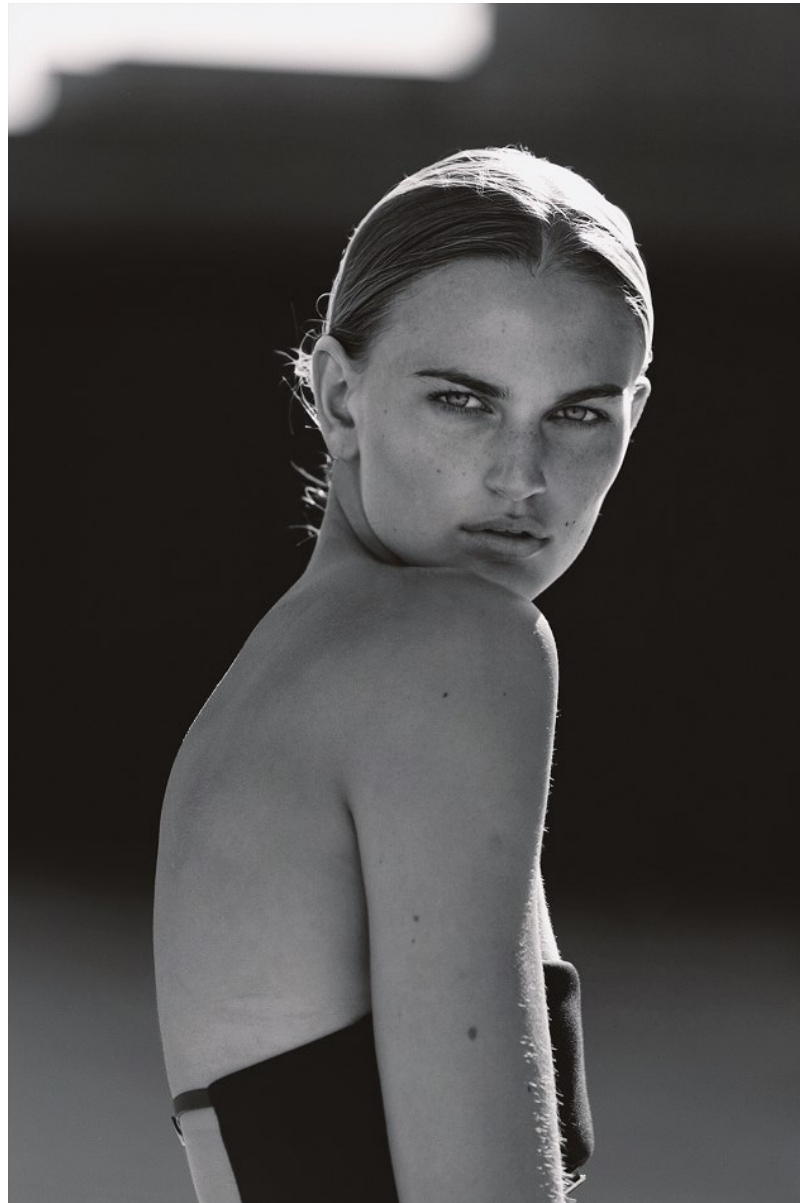

BOSS MODELS

CAPE TOWN

MIA VAN ASWEGEN

Height: 178cm Bust: 87cm Waist: 64cm Hips: 93cm Shoe: 6.5 UK Hair: Blonde Eyes: Green/Grey

BOSS MODELS

CAPE TOWN

MIA VAN ASWEGEN

Height: 178cm Bust: 87cm Waist: 64cm Hips: 93cm Shoe: 6.5 UK Hair: Blonde Eyes: Green/Grey