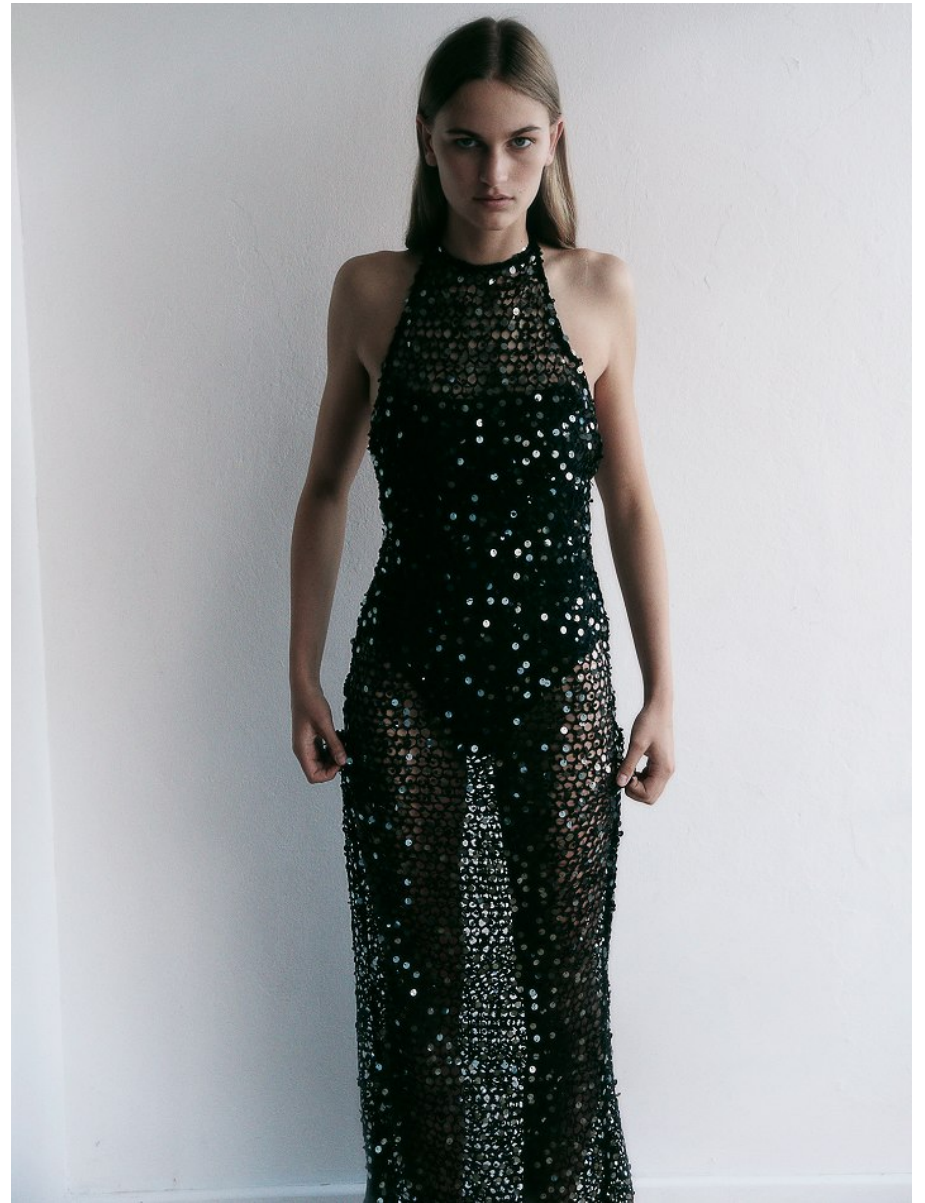

BOSS MODELS

CAPE TOWN

MIA VAN ASWEGEN

Height: 178cm Bust: 87cm Waist: 64cm Hips: 93cm Shoe: 6.5 UK Hair: Blonde Eyes: Green/Grey