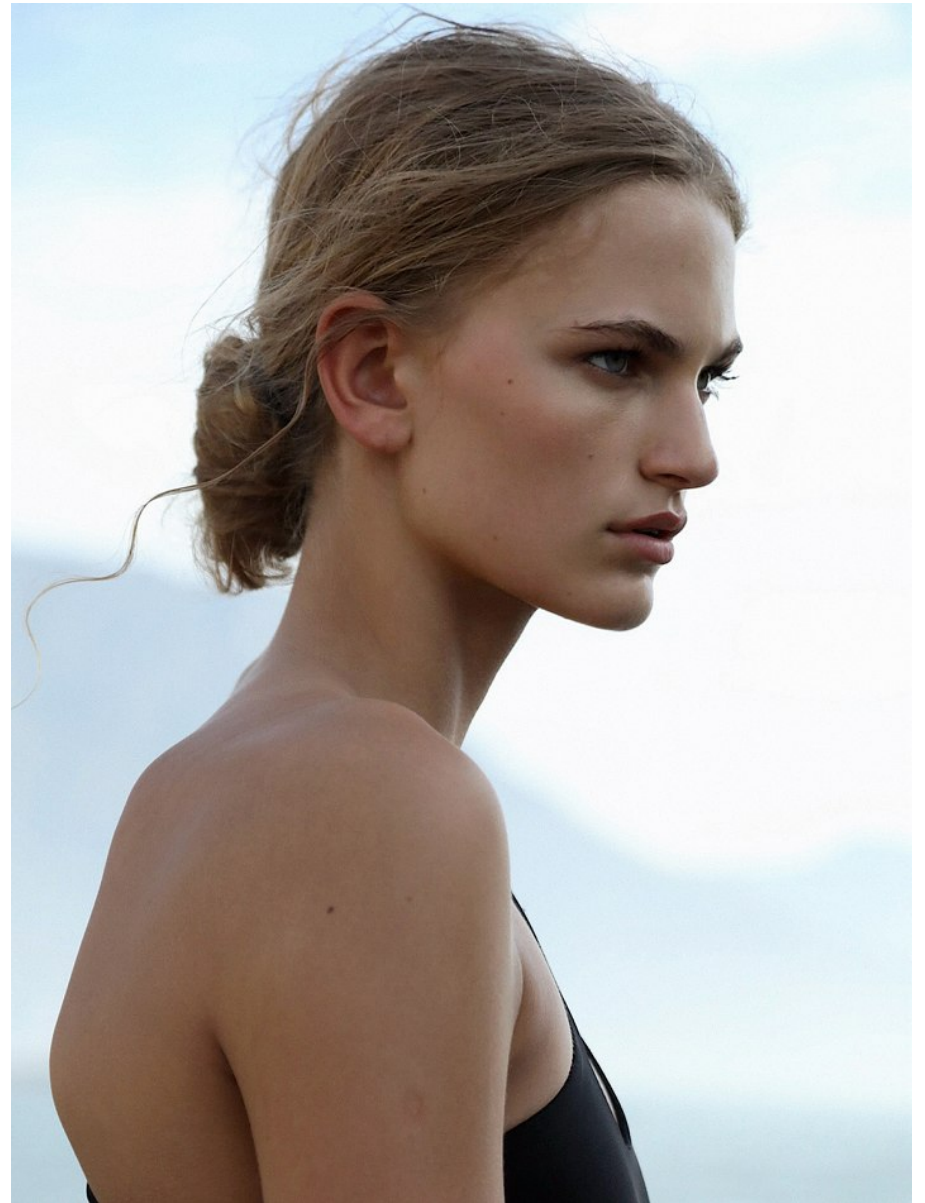

BOSS MODELS

CAPE TOWN

MIA VAN ASWEGEN

Height: 178cm Bust: 87cm Waist: 64cm Hips: 93cm Shoe: 6.5 UK Hair: Blonde Eyes: Green/Grey