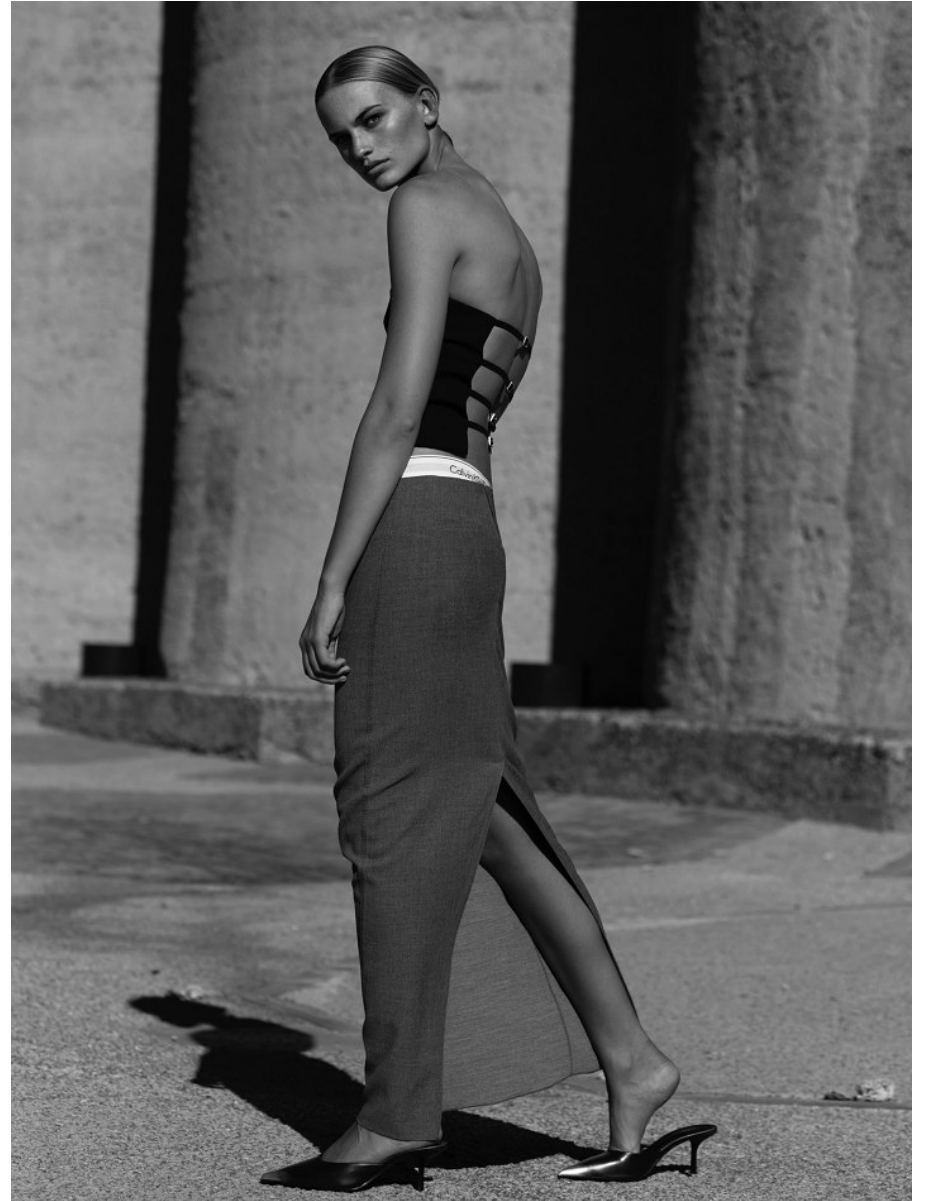

BOSS MODELS

CAPE TOWN

MIA VAN ASWEGEN

Height: 178cm Bust: 87cm Waist: 64cm Hips: 93cm Shoe: 6.5 UK Hair: Blonde Eyes: Green/Grey