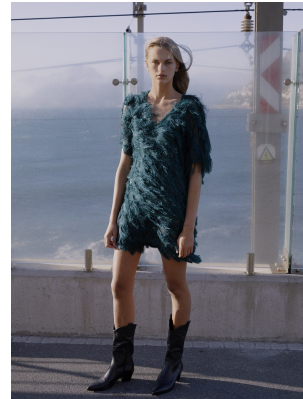

BOSS MODELS

CAPE TOWN

MIA VAN ASWEGEN

Height: 178cm Bust: 87cm Waist: 64cm Hips: 93cm Shoe: 6.5 UK Hair: Blonde Eyes: Green/Grey

BOSS MODELS

CAPE TOWN

Image: Mia Van Aswegen represented by Boss Models Cape Town

MIA VAN ASWEGEN

Height: 178cm Bust: 87cm Waist: 64cm Hips: 93cm Shoe: 6.5 UK Hair: Blonde Eyes: Green/Grey