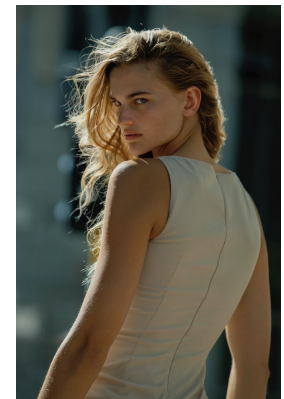

BOSS MODELS

CAPE TOWN

MIA VAN ASWEGEN

Height: 178cm Bust: 87cm Waist: 64cm Hips: 93cm Shoe: 6.5 UK Hair: Blonde Eyes: Green/Grey

BOSS MODELS

CAPE TOWN

Image: Mia Van Aswegen represented by Boss Models Cape Town

MIA VAN ASWEGEN

Height: 178cm Bust: 87cm Waist: 64cm Hips: 93cm Shoe: 6.5 UK Hair: Blonde Eyes: Green/Grey