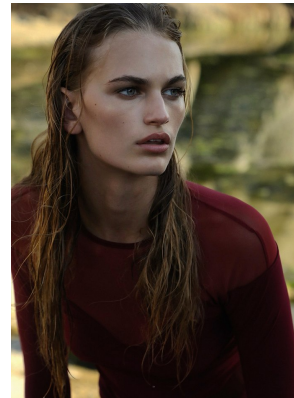

BOSS MODELS

CAPE TOWN

MIA VAN ASWEGEN

Height: 178cm Bust: 87cm Waist: 64cm Hips: 93cm Shoe: 6.5 UK Hair: Blonde Eyes: Green/Grey

BOSS MODELS

CAPE TOWN

Image: Mia Van Aswegen represented by Boss Models Cape Town

MIA VAN ASWEGEN

Height: 178cm Bust: 87cm Waist: 64cm Hips: 93cm Shoe: 6.5 UK Hair: Blonde Eyes: Green/Grey