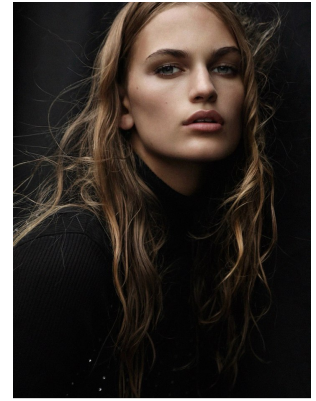

BOSS MODELS

CAPE TOWN

MIA VAN ASWEGEN

Height: 178cm Bust: 87cm Waist: 64cm Hips: 93cm Shoe: 6.5 UK Hair: Blonde Eyes: Green/Grey

BOSS MODELS

CAPE TOWN

Image: Mia Van Aswegen represented by Boss Models Cape Town

MIA VAN ASWEGEN

Height: 178cm Bust: 87cm Waist: 64cm Hips: 93cm Shoe: 6.5 UK Hair: Blonde Eyes: Green/Grey