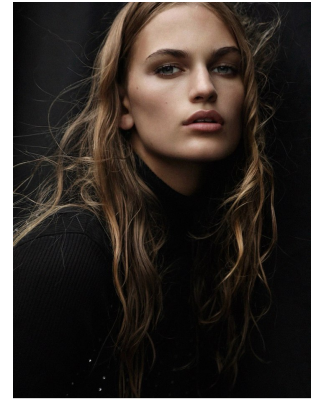

BOSS MODELS

CAPE TOWN

MIA VAN ASWEGEN

Height: 178cm Bust: 87cm Waist: 64cm Hips: 93cm Shoe: 6.5 UK Hair: Blonde Eyes: Green/Grey

BOSS MODELS

CAPE TOWN

Image: Mia Van Aswegen represented by Boss Models Cape Town

MIA VAN ASWEGEN

Height: 178cm Bust: 87cm Waist: 64cm Hips: 93cm Shoe: 6.5 UK Hair: Blonde Eyes: Green/Grey