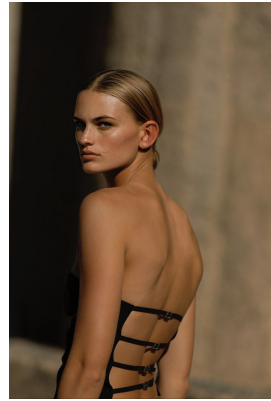

BOSS MODELS

CAPE TOWN

MIA VAN ASWEGEN

Height: 178cm Bust: 87cm Waist: 64cm Hips: 93cm Shoe: 6.5 UK Hair: Blonde Eyes: Green/Grey

BOSS MODELS

CAPE TOWN

Image: Mia Van Aswegen represented by Boss Models Cape Town

MIA VAN ASWEGEN

Height: 178cm Bust: 87cm Waist: 64cm Hips: 93cm Shoe: 6.5 UK Hair: Blonde Eyes: Green/Grey