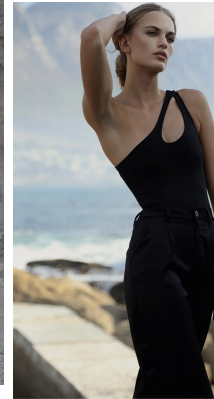

BOSS MODELS

CAPE TOWN

MIA VAN ASWEGEN

Height: 178cm Bust: 87cm Waist: 64cm Hips: 93cm Shoe: 6.5 UK Hair: Blonde Eyes: Green/Grey

BOSS MODELS

CAPE TOWN

Image: Mia Van Aswegen represented by Boss Models Cape Town

MIA VAN ASWEGEN

Height: 178cm Bust: 87cm Waist: 64cm Hips: 93cm Shoe: 6.5 UK Hair: Blonde Eyes: Green/Grey