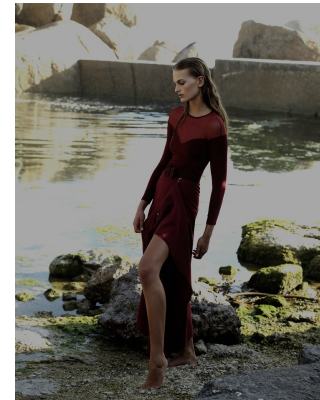

BOSS MODELS

CAPE TOWN

MIA VAN ASWEGEN

Height: 178cm Bust: 87cm Waist: 64cm Hips: 93cm Shoe: 6.5 UK Hair: Blonde Eyes: Green/Grey

BOSS MODELS

CAPE TOWN

Image: Mia Van Aswegen represented by Boss Models Cape Town

MIA VAN ASWEGEN

Height: 178cm Bust: 87cm Waist: 64cm Hips: 93cm Shoe: 6.5 UK Hair: Blonde Eyes: Green/Grey