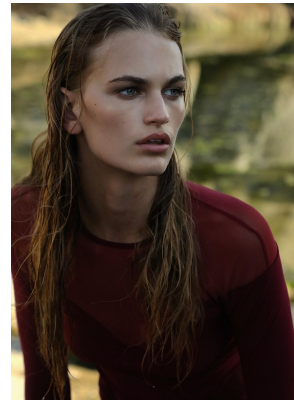

BOSS MODELS

CAPE TOWN

MIA VAN ASWEGEN

Height: 178cm Bust: 87cm Waist: 64cm Hips: 93cm Shoe: 6.5 UK Hair: Blonde Eyes: Green/Grey

BOSS MODELS

CAPE TOWN

Image: Mia Van Aswegen represented by Boss Models Cape Town

MIA VAN ASWEGEN

Height: 178cm Bust: 87cm Waist: 64cm Hips: 93cm Shoe: 6.5 UK Hair: Blonde Eyes: Green/Grey