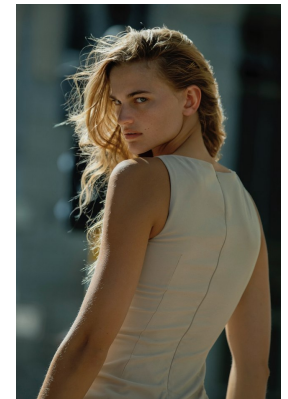

BOSS MODELS

CAPE TOWN

MIA VAN ASWEGEN

Height: 178cm Bust: 87cm Waist: 64cm Hips: 93cm Shoe: 6.5 UK Hair: Blonde Eyes: Green/Grey

BOSS MODELS

CAPE TOWN

Image: Mia Van Aswegen represented by Boss Models Cape Town

MIA VAN ASWEGEN

Height: 178cm Bust: 87cm Waist: 64cm Hips: 93cm Shoe: 6.5 UK Hair: Blonde Eyes: Green/Grey