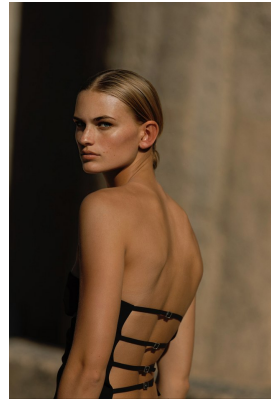

BOSS MODELS

CAPE TOWN

MIA VAN ASWEGEN

Height: 178cm Bust: 87cm Waist: 64cm Hips: 93cm Shoe: 6.5 UK Hair: Blonde Eyes: Green/Grey

BOSS MODELS

CAPE TOWN

Image: Mia Van Aswegen represented by Boss Models Cape Town

MIA VAN ASWEGEN

Height: 178cm Bust: 87cm Waist: 64cm Hips: 93cm Shoe: 6.5 UK Hair: Blonde Eyes: Green/Grey