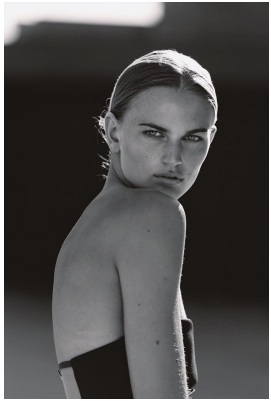

BOSS MODELS

CAPE TOWN

MIA VAN ASWEGEN

Height: 178cm Bust: 87cm Waist: 64cm Hips: 93cm Shoe: 6.5 UK Hair: Blonde Eyes: Green/Grey

BOSS MODELS

CAPE TOWN

Image: Mia Van Aswegen represented by Boss Models Cape Town

MIA VAN ASWEGEN

Height: 178cm Bust: 87cm Waist: 64cm Hips: 93cm Shoe: 6.5 UK Hair: Blonde Eyes: Green/Grey