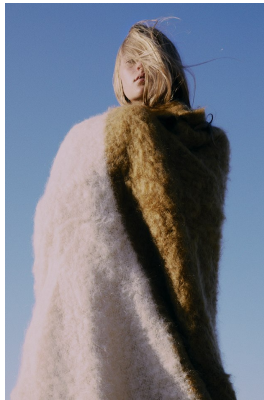

BOSS MODELS

CAPE TOWN

MIA VAN ASWEGEN

Height: 178cm Bust: 87cm Waist: 64cm Hips: 93cm Shoe: 6.5 UK Hair: Blonde Eyes: Green/Grey

BOSS MODELS

CAPE TOWN

Image: Mia Van Aswegen represented by Boss Models Cape Town

MIA VAN ASWEGEN

Height: 178cm Bust: 87cm Waist: 64cm Hips: 93cm Shoe: 6.5 UK Hair: Blonde Eyes: Green/Grey