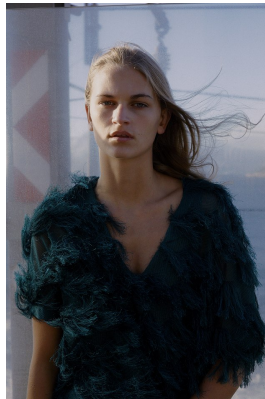

BOSS MODELS

CAPE TOWN

MIA VAN ASWEGEN

Height: 178cm Bust: 87cm Waist: 64cm Hips: 93cm Shoe: 6.5 UK Hair: Blonde Eyes: Green/Grey

BOSS MODELS

CAPE TOWN

Image: Mia Van Aswegen represented by Boss Models Cape Town

MIA VAN ASWEGEN

Height: 178cm Bust: 87cm Waist: 64cm Hips: 93cm Shoe: 6.5 UK Hair: Blonde Eyes: Green/Grey