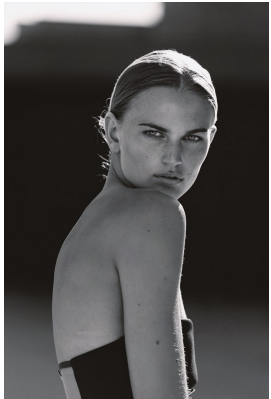

BOSS MODELS

CAPE TOWN

MIA VAN ASWEGEN

Height: 178cm Bust: 87cm Waist: 64cm Hips: 93cm Shoe: 6.5 UK Hair: Blonde Eyes: Green/Grey

BOSS MODELS

CAPE TOWN

Image: Mia Van Aswegen represented by Boss Models Cape Town

MIA VAN ASWEGEN

Height: 178cm Bust: 87cm Waist: 64cm Hips: 93cm Shoe: 6.5 UK Hair: Blonde Eyes: Green/Grey