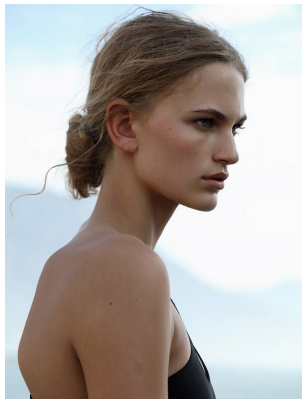

BOSS MODELS

CAPE TOWN

MIA VAN ASWEGEN

Height: 178cm Bust: 87cm Waist: 64cm Hips: 93cm Shoe: 6.5 UK Hair: Blonde Eyes: Green/Grey

BOSS MODELS

CAPE TOWN

Image: Mia Van Aswegen represented by Boss Models Cape Town

MIA VAN ASWEGEN

Height: 178cm Bust: 87cm Waist: 64cm Hips: 93cm Shoe: 6.5 UK Hair: Blonde Eyes: Green/Grey