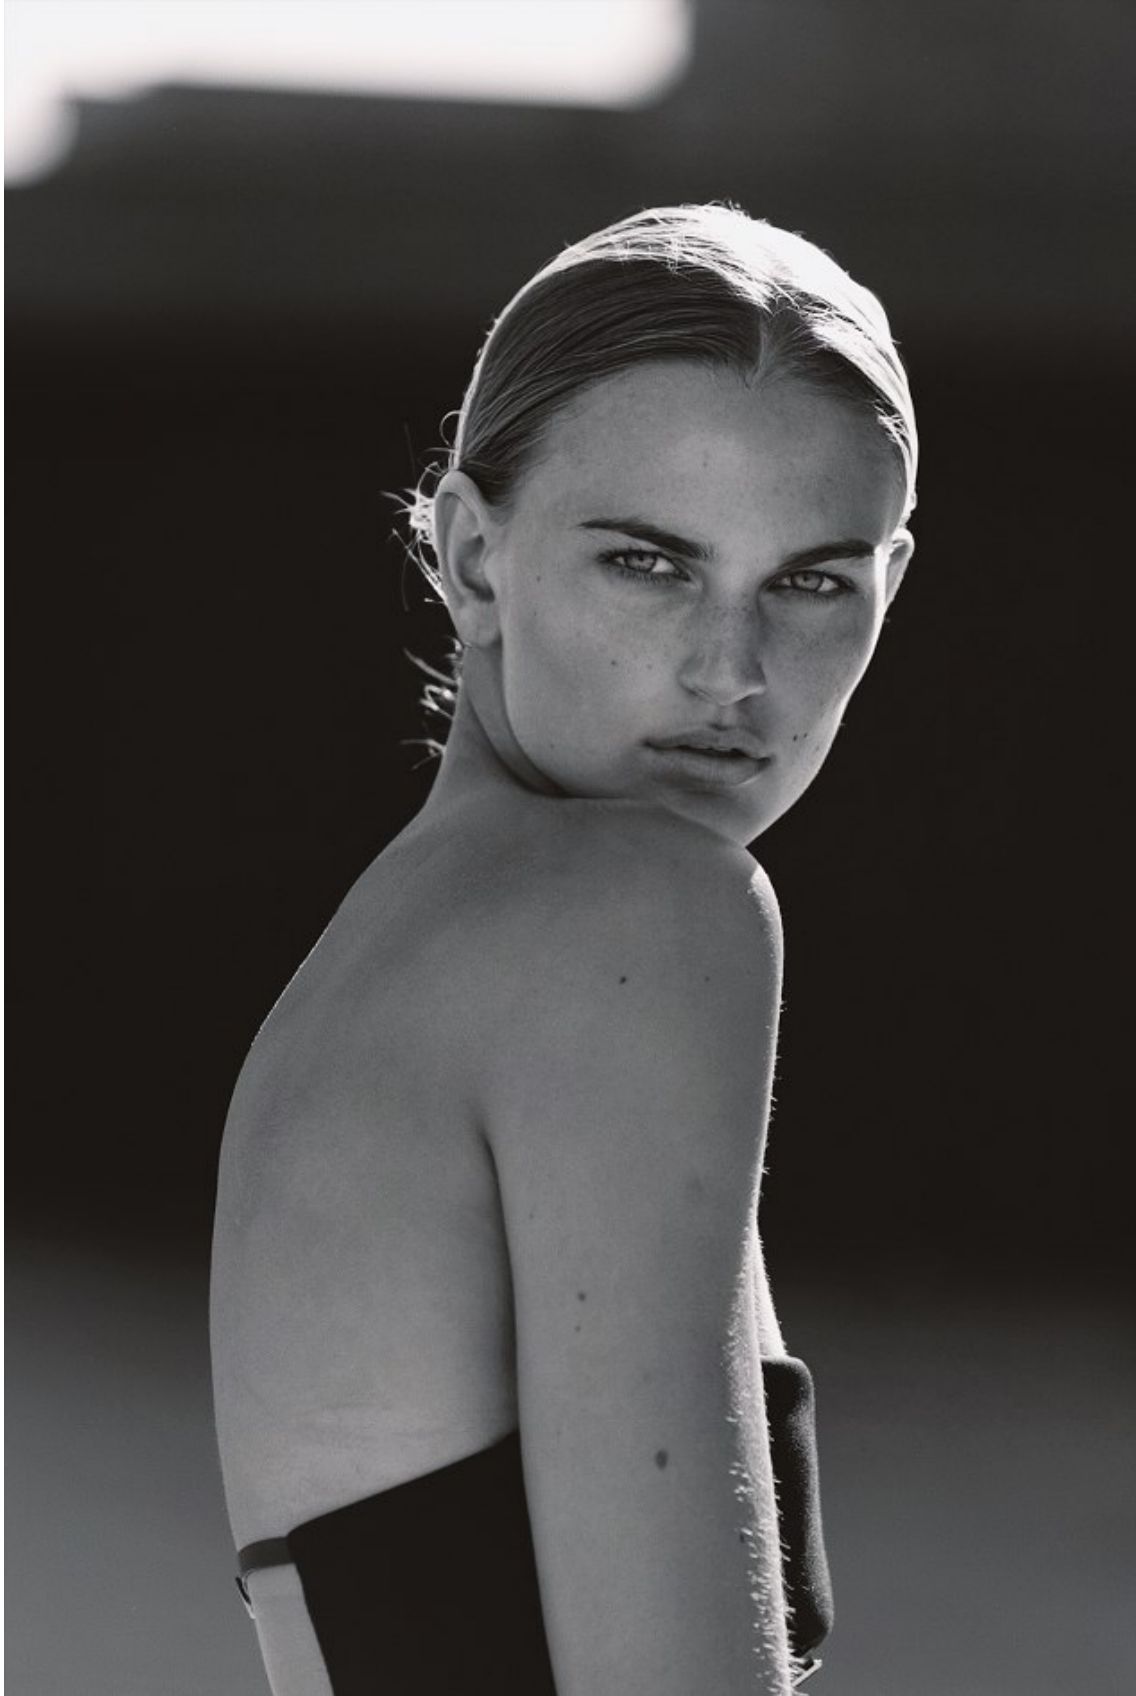

BOSS MODELS

CAPE TOWN

MIA VAN ASWEGEN

Height: 178cm Bust: 87cm Waist: 64cm Hips: 93cm Shoe: 6.5 UK Hair: Blonde Eyes: Green/Grey

BOSS MODELS

CAPE TOWN

MIA VAN ASWEGEN

Height: 178cm Bust: 87cm Waist: 64cm Hips: 93cm Shoe: 6.5 UK Hair: Blonde Eyes: Green/Grey