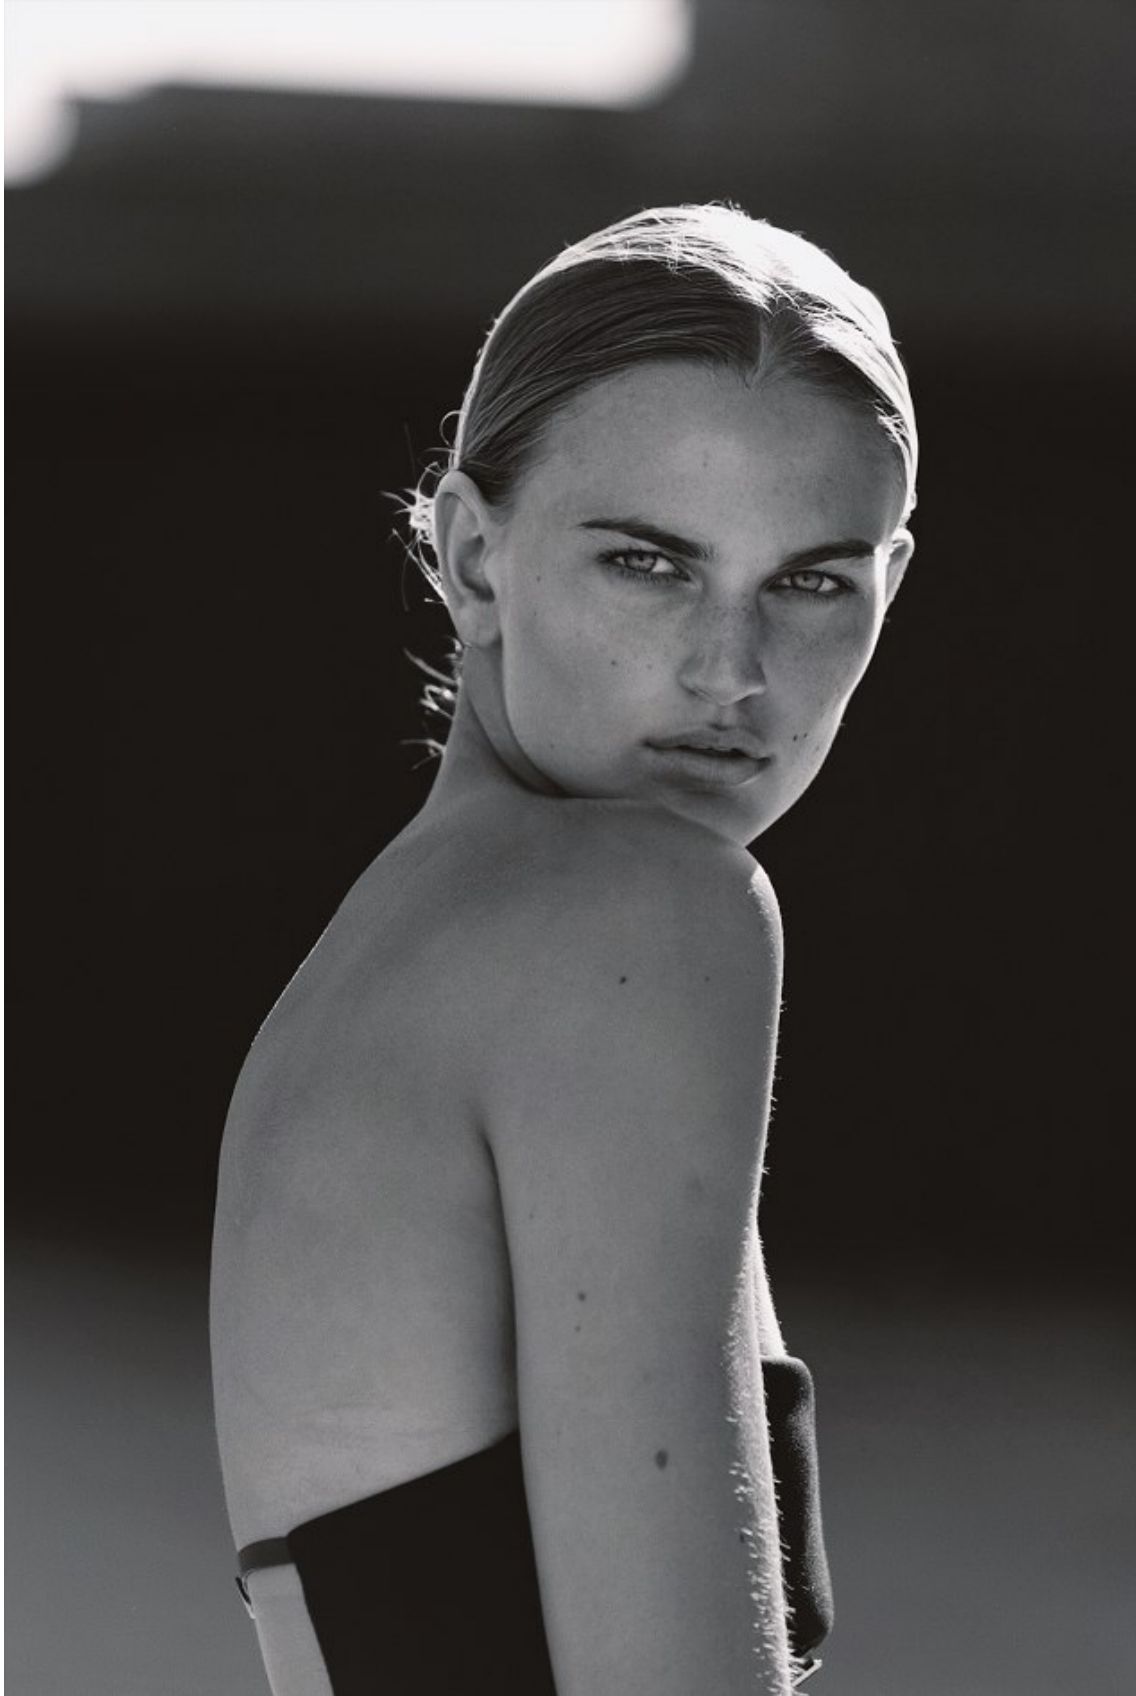

# BOSS MODELS

CAPE TOWN

MIA VAN ASWEGEN

Height: 178cm Bust: 87cm Waist: 64cm Hips: 93cm Shoe: 6.5 UK Hair: Blonde Eyes: Green/Grey