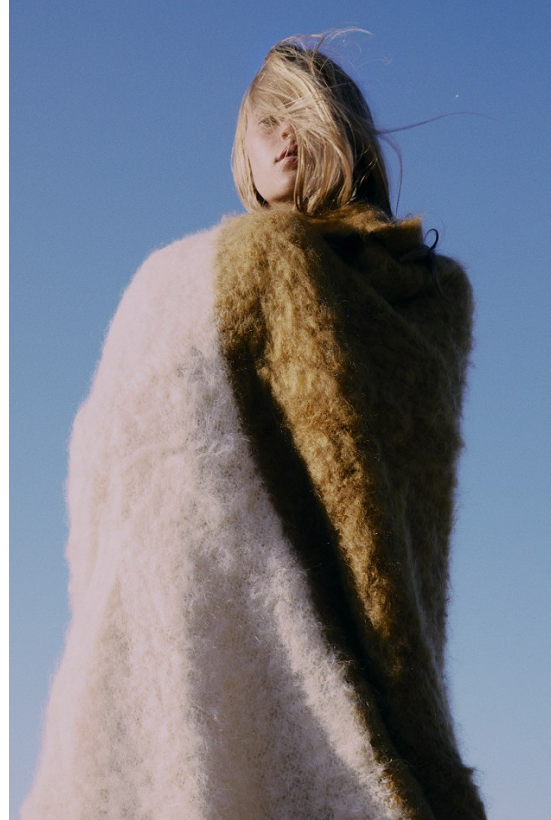

BOSS MODELS

CAPE TOWN

MIA VAN ASWEGEN

Height: 178cm Bust: 87cm Waist: 64cm Hips: 93cm Shoe: 6.5 UK Hair: Blonde Eyes: Green/Grey

BOSS MODELS

CAPE TOWN

MIA VAN ASWEGEN

Height: 178cm Bust: 87cm Waist: 64cm Hips: 93cm Shoe: 6.5 UK Hair: Blonde Eyes: Green/Grey