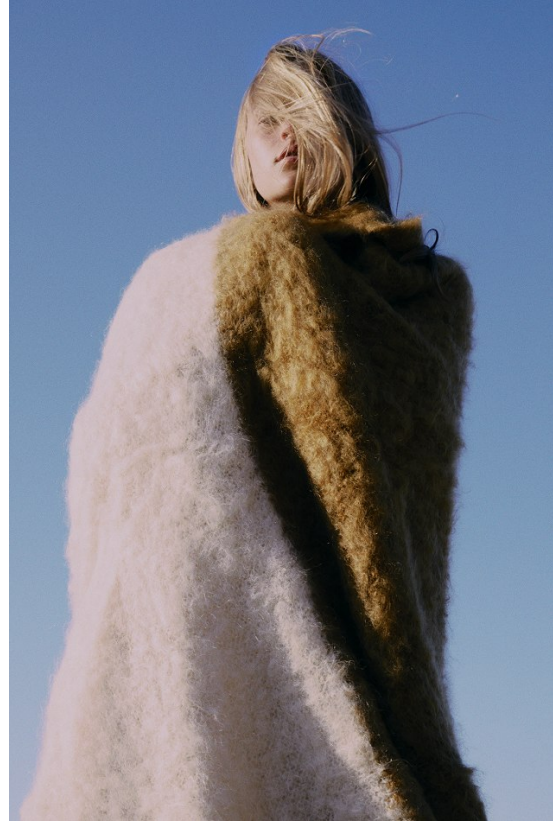

BOSS MODELS

CAPE TOWN

MIA VAN ASWEGEN

Height: 178cm Bust: 87cm Waist: 64cm Hips: 93cm Shoe: 6.5 UK Hair: Blonde Eyes: Green/Grey

BOSS MODELS

CAPE TOWN

MIA VAN ASWEGEN

Height: 178cm Bust: 87cm Waist: 64cm Hips: 93cm Shoe: 6.5 UK Hair: Blonde Eyes: Green/Grey