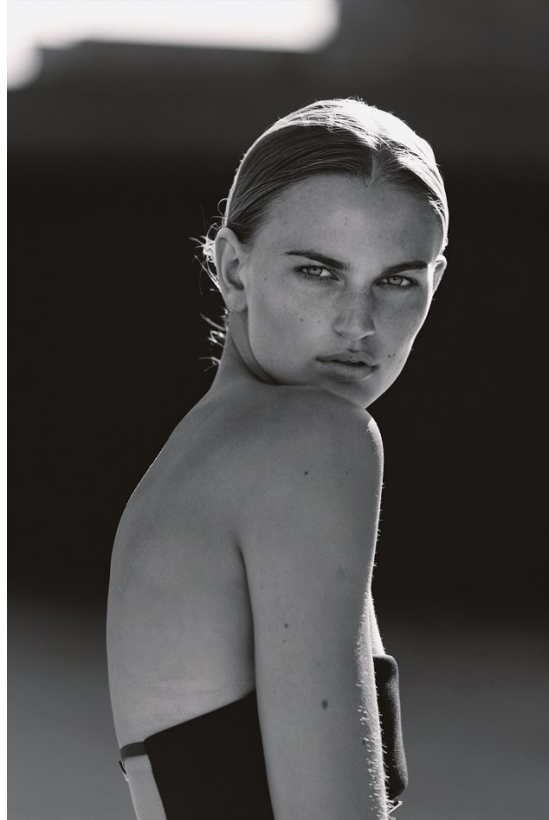

# BOSS MODELS

CAPE TOWN

MIA VAN ASWEGEN

Height: 178cm Bust: 87cm Waist: 64cm Hips: 93cm Shoe: 6.5 UK Hair: Blonde Eyes: Green/Grey