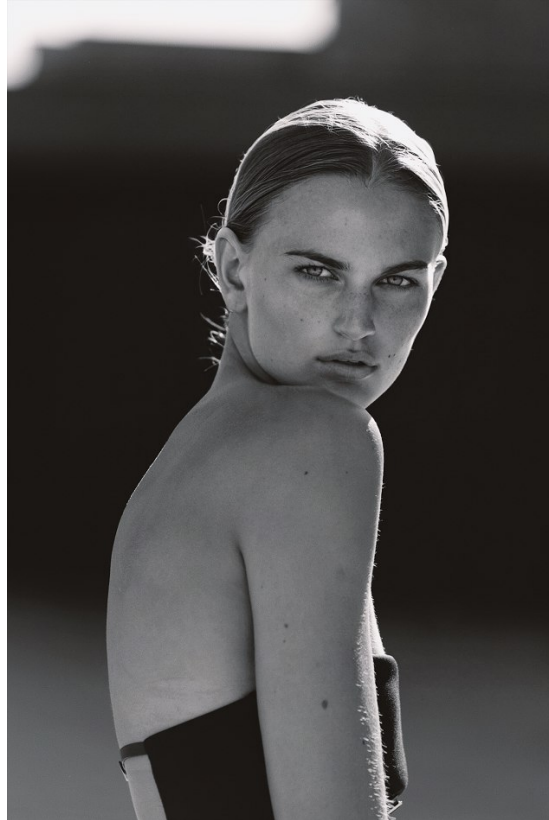

BOSS MODELS

CAPE TOWN

MIA VAN ASWEGEN

Height: 178cm Bust: 87cm Waist: 64cm Hips: 93cm Shoe: 6.5 UK Hair: Blonde Eyes: Green/Grey

BOSS MODELS

CAPE TOWN

MIA VAN ASWEGEN

Height: 178cm Bust: 87cm Waist: 64cm Hips: 93cm Shoe: 6.5 UK Hair: Blonde Eyes: Green/Grey