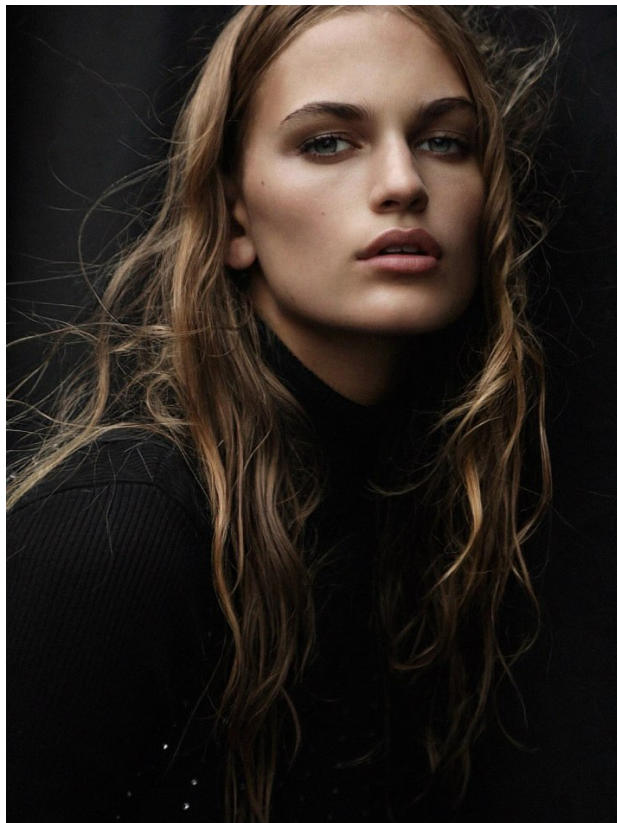

BOSS MODELS

CAPE TOWN

MIA VAN ASWEGEN

Height: 178cm Bust: 87cm Waist: 64cm Hips: 93cm Shoe: 6.5 UK Hair: Blonde Eyes: Green/Grey

BOSS MODELS

CAPE TOWN

MIA VAN ASWEGEN

Height: 178cm Bust: 87cm Waist: 64cm Hips: 93cm Shoe: 6.5 UK Hair: Blonde Eyes: Green/Grey