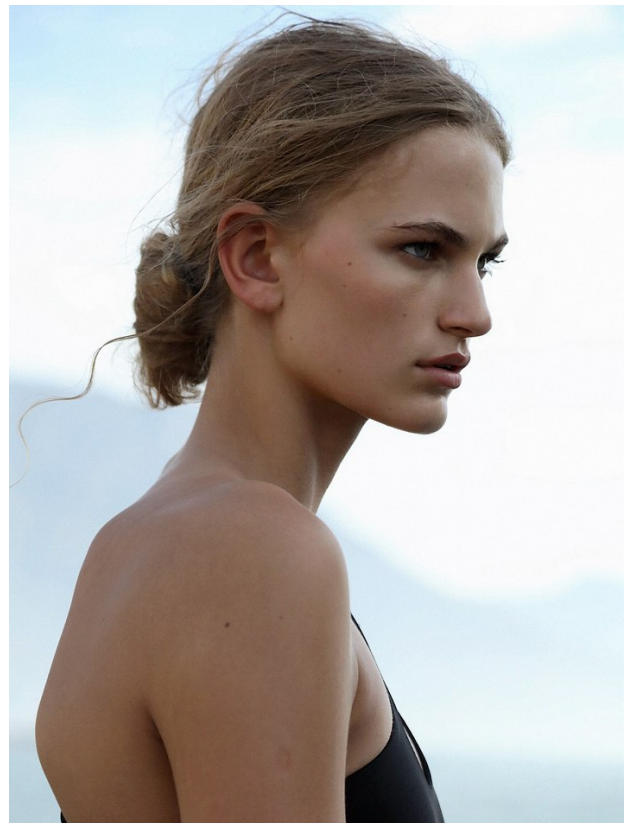

BOSS MODELS

CAPE TOWN

MIA VAN ASWEGEN

Height: 178cm Bust: 87cm Waist: 64cm Hips: 93cm Shoe: 6.5 UK Hair: Blonde Eyes: Green/Grey