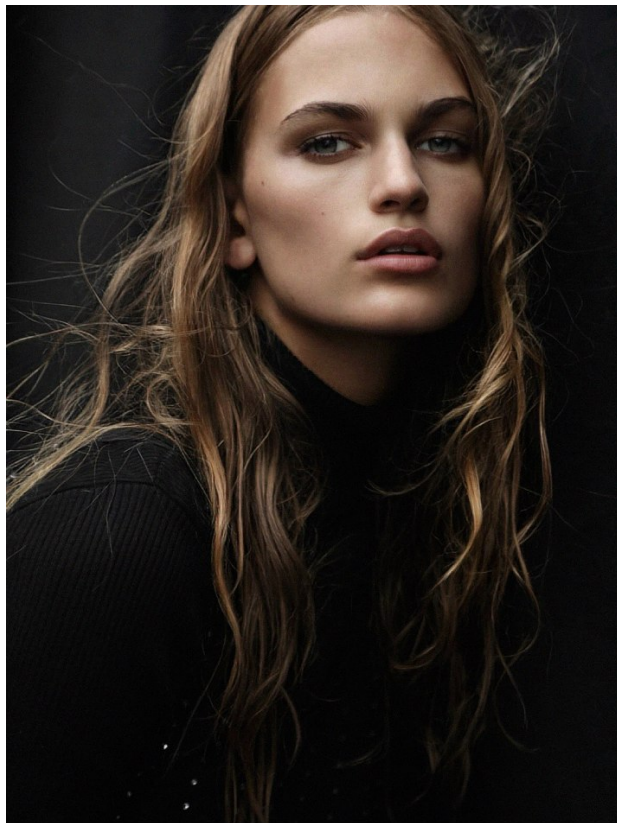

# BOSS MODELS

CAPE TOWN

MIA VAN ASWEGEN

Height: 178cm Bust: 87cm Waist: 64cm Hips: 93cm Shoe: 6.5 UK Hair: Blonde Eyes: Green/Grey