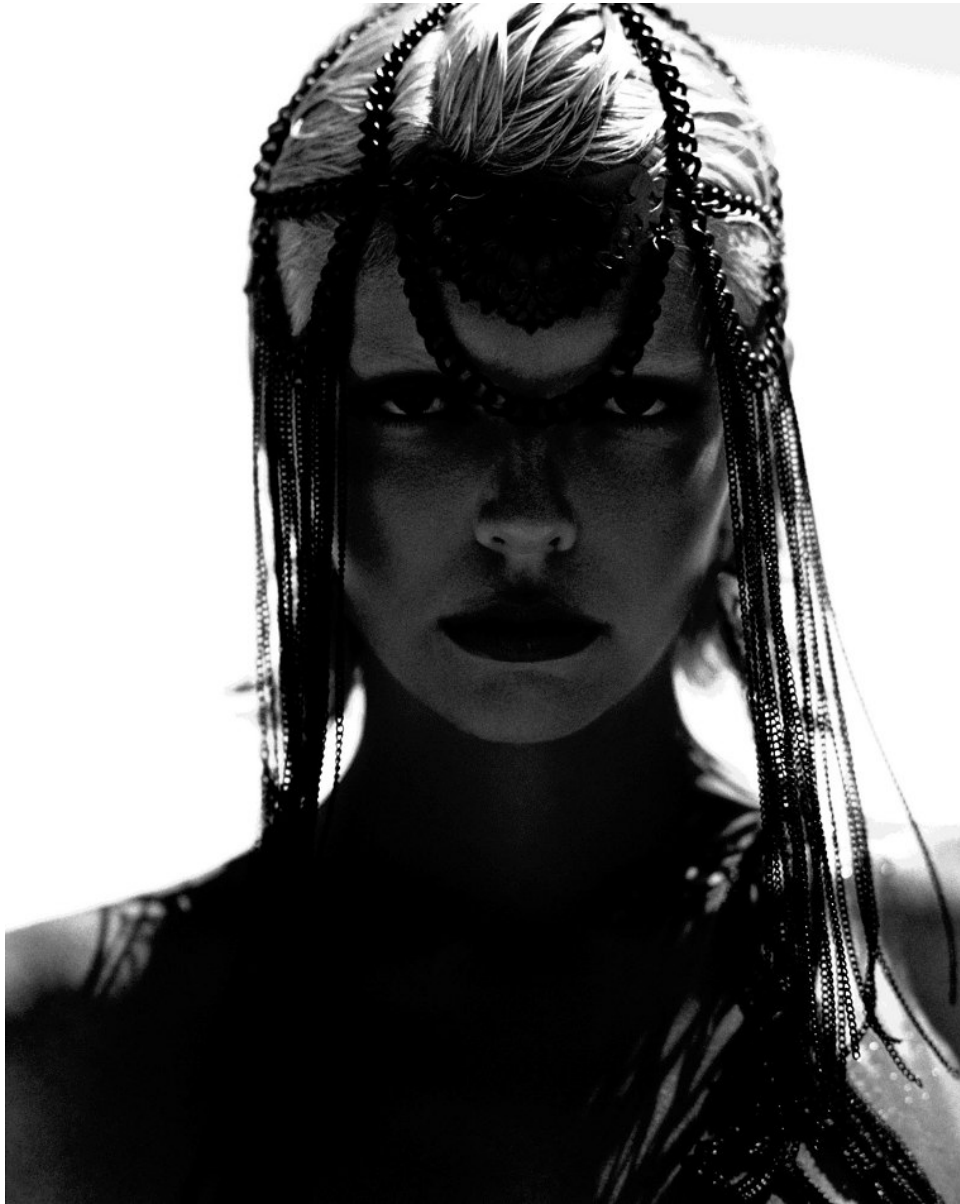

BOSS MODELS

CAPE TOWN

SORICA CLOETE

Height: 178cm Bust: 82cm Waist: 68cm Hips: 97cm Shoe: 7 UK Hair: Blonde Eyes: Blue

BOSS MODELS

CAPE TOWN

SORICA CLOETE

Height: 178cm Bust: 82cm Waist: 68cm Hips: 97cm Shoe: 7 UK Hair: Blonde Eyes: Blue