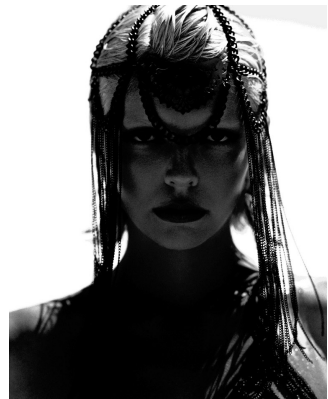

BOSS MODELS

CAPE TOWN

SORICA NAUDE

Height: 178cm Bust: 82cm Waist: 68cm Hips: 97cm Shoe: 7 UK Hair: Blonde Eyes: Blue

BOSS MODELS

CAPE TOWN

SORICA NAUDE

Height: 178cm Bust: 82cm Waist: 68cm Hips: 97cm Shoe: 7 UK Hair: Blonde Eyes: Blue