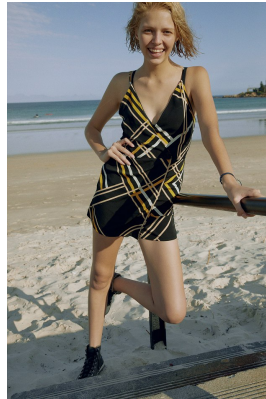

BOSS MODELS

CAPE TOWN

SORICA CLOETE

Height: 178cm Bust: 82cm Waist: 68cm Hips: 97cm Shoe: 7 UK Hair: Blonde Eyes: Blue

BOSS MODELS

CAPE TOWN

SORICA CLOETE

Height: 178cm Bust: 82cm Waist: 68cm Hips: 97cm Shoe: 7 UK Hair: Blonde Eyes: Blue