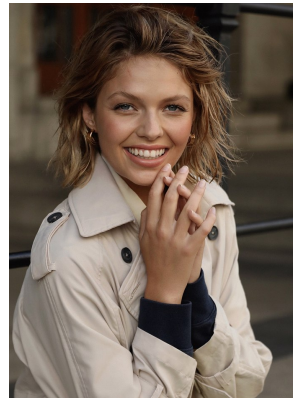

BOSS MODELS

CAPE TOWN

SORICA CLOETE

Height: 178cm Bust: 82cm Waist: 68cm Hips: 97cm Shoe: 7 UK Hair: Blonde Eyes: Blue

BOSS MODELS

CAPE TOWN

SORICA CLOETE

Height: 178cm Bust: 82cm Waist: 68cm Hips: 97cm Shoe: 7 UK Hair: Blonde Eyes: Blue