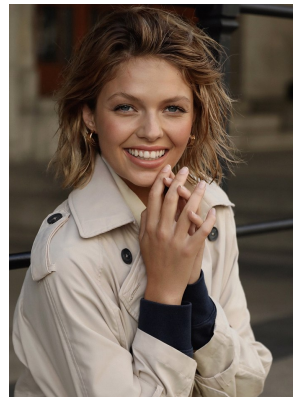

BOSS MODELS

CAPE TOWN

SORICA NAUDE

Height: 178cm Bust: 82cm Waist: 68cm Hips: 97cm Shoe: 7 UK Hair: Blonde Eyes: Blue

BOSS MODELS

CAPE TOWN

SORICA NAUDE

Height: 178cm Bust: 82cm Waist: 68cm Hips: 97cm Shoe: 7 UK Hair: Blonde Eyes: Blue