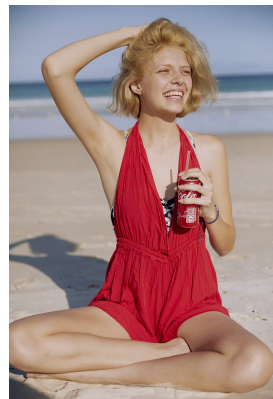

BOSS MODELS

CAPE TOWN

SORICA NAUDE

Height: 178cm Bust: 82cm Waist: 68cm Hips: 97cm Shoe: 7 UK Hair: Blonde Eyes: Blue

BOSS MODELS

CAPE TOWN

SORICA NAUDE

Height: 178cm Bust: 82cm Waist: 68cm Hips: 97cm Shoe: 7 UK Hair: Blonde Eyes: Blue