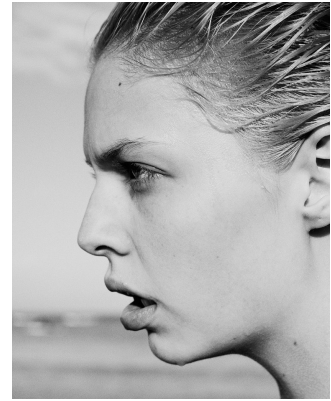

BOSS MODELS

CAPE TOWN

SORICA CLOETE

Height: 178cm Bust: 82cm Waist: 68cm Hips: 97cm Shoe: 7 UK Hair: Blonde Eyes: Blue

BOSS MODELS

CAPE TOWN

SORICA CLOETE

Height: 178cm Bust: 82cm Waist: 68cm Hips: 97cm Shoe: 7 UK Hair: Blonde Eyes: Blue