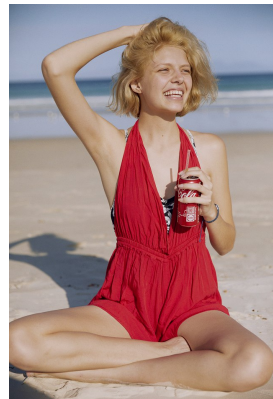

BOSS MODELS

CAPE TOWN

SORICA CLOETE

Height: 178cm Bust: 82cm Waist: 68cm Hips: 97cm Shoe: 7 UK Hair: Blonde Eyes: Blue

BOSS MODELS

CAPE TOWN

SORICA CLOETE

Height: 178cm Bust: 82cm Waist: 68cm Hips: 97cm Shoe: 7 UK Hair: Blonde Eyes: Blue