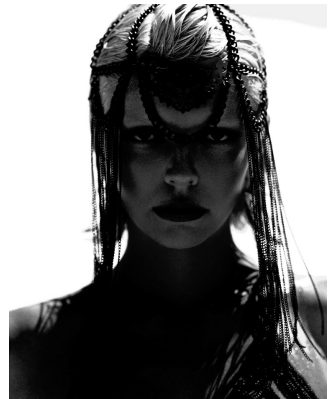

BOSS MODELS

CAPE TOWN

SORICA CLOETE

Height: 178cm Bust: 82cm Waist: 68cm Hips: 97cm Shoe: 7 UK Hair: Blonde Eyes: Blue

BOSS MODELS

CAPE TOWN

SORICA CLOETE

Height: 178cm Bust: 82cm Waist: 68cm Hips: 97cm Shoe: 7 UK Hair: Blonde Eyes: Blue