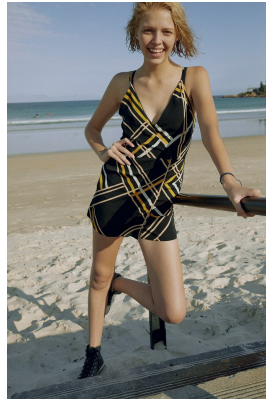

BOSS MODELS

CAPE TOWN

SORICA NAUDE

Height: 178cm Bust: 82cm Waist: 68cm Hips: 97cm Shoe: 7 UK Hair: Blonde Eyes: Blue

BOSS MODELS

CAPE TOWN

SORICA NAUDE

Height: 178cm Bust: 82cm Waist: 68cm Hips: 97cm Shoe: 7 UK Hair: Blonde Eyes: Blue