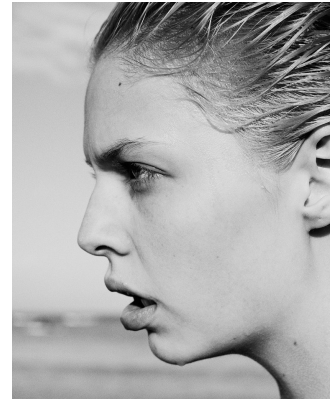

BOSS MODELS

CAPE TOWN

SORICA NAUDE

Height: 178cm Bust: 82cm Waist: 68cm Hips: 97cm Shoe: 7 UK Hair: Blonde Eyes: Blue

BOSS MODELS

CAPE TOWN

SORICA NAUDE

Height: 178cm Bust: 82cm Waist: 68cm Hips: 97cm Shoe: 7 UK Hair: Blonde Eyes: Blue