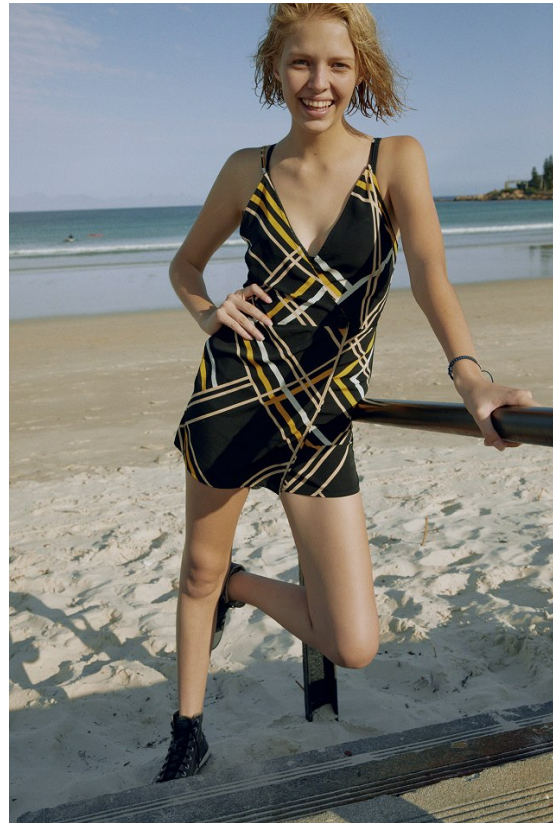

BOSS MODELS

CAPE TOWN

SORICA NAUDE

Height: 178cm Bust: 82cm Waist: 68cm Hips: 97cm Shoe: 7 UK Hair: Blonde Eyes: Blue