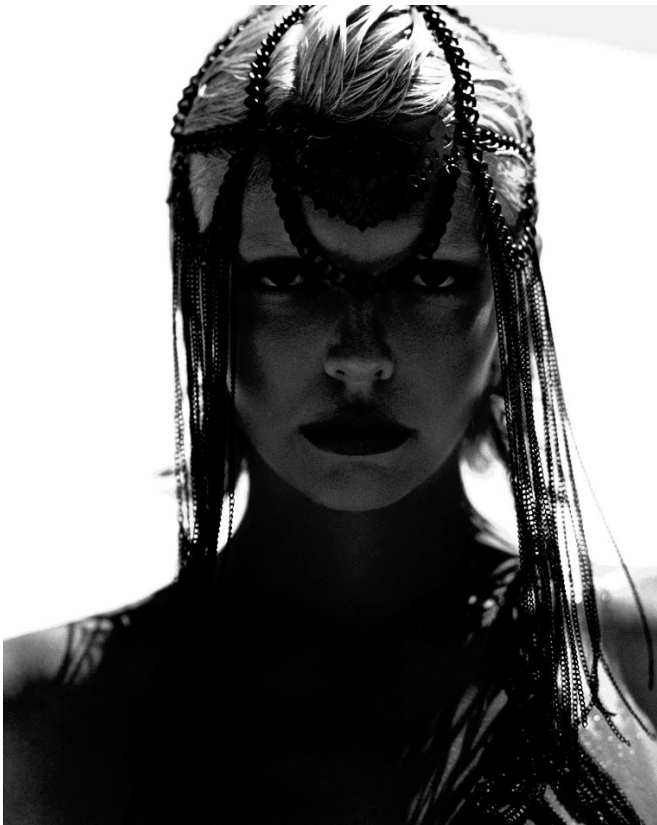

BOSS MODELS

CAPE TOWN

SORICA CLOETE

Height: 178cm Bust: 82cm Waist: 68cm Hips: 97cm Shoe: 7 UK Hair: Blonde Eyes: Blue