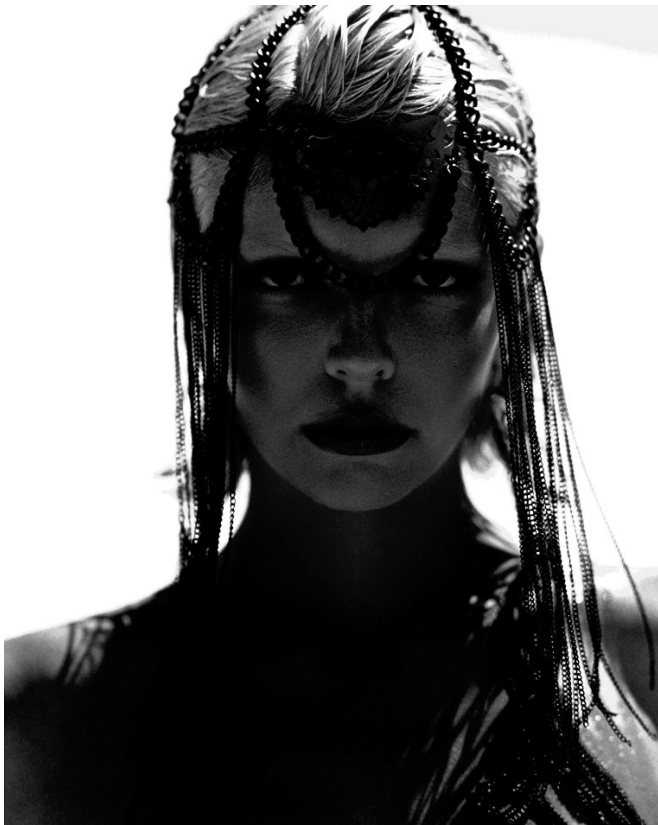

BOSS MODELS

CAPE TOWN

SORICA NAUDE

Height: 178cm Bust: 82cm Waist: 68cm Hips: 97cm Shoe: 7 UK Hair: Blonde Eyes: Blue