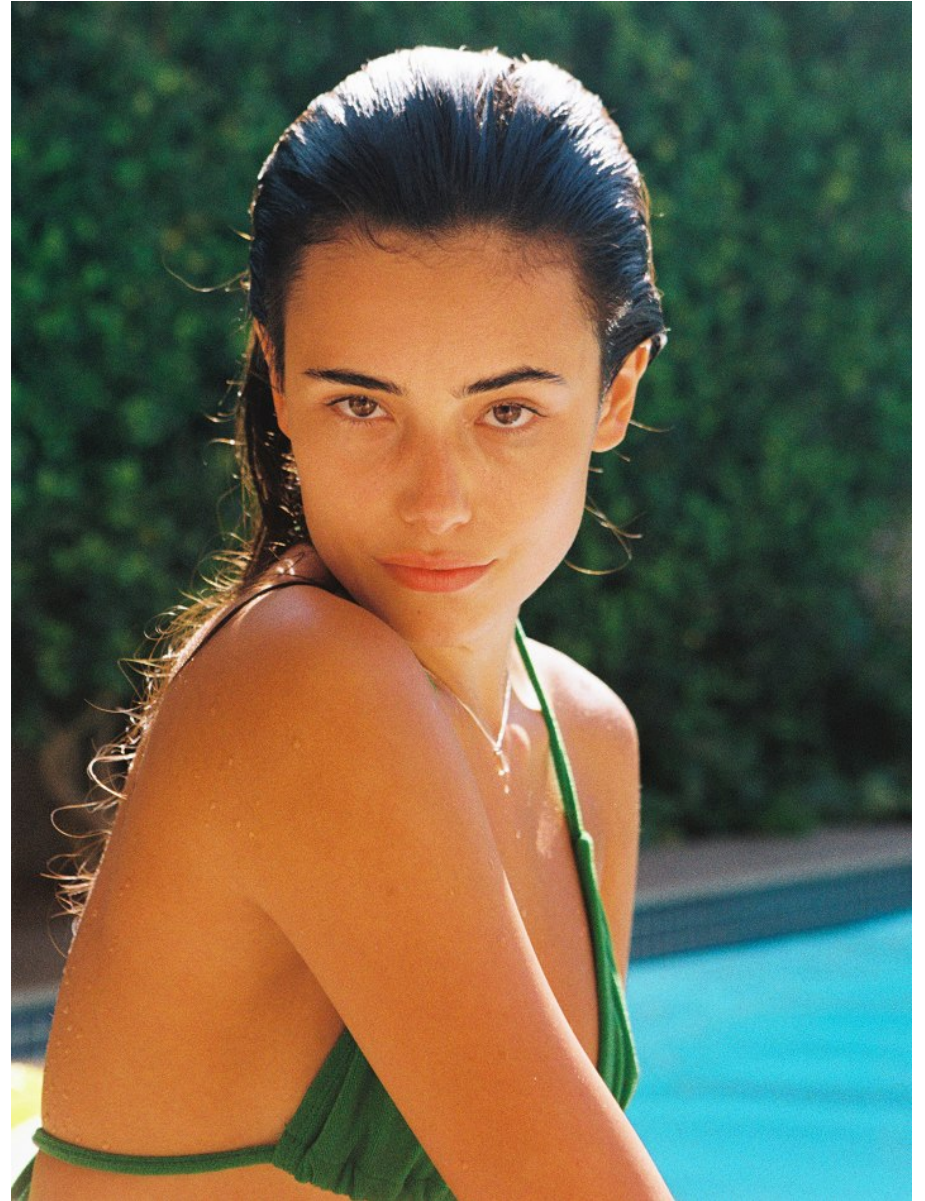

BOSS MODELS

CAPE TOWN

KATARINA PRUIM

Height: 175cm Bust: 87cm Waist: 68cm Hips: 94cm Shoe: 7 UK Hair: Dark Brown Eyes: Brown