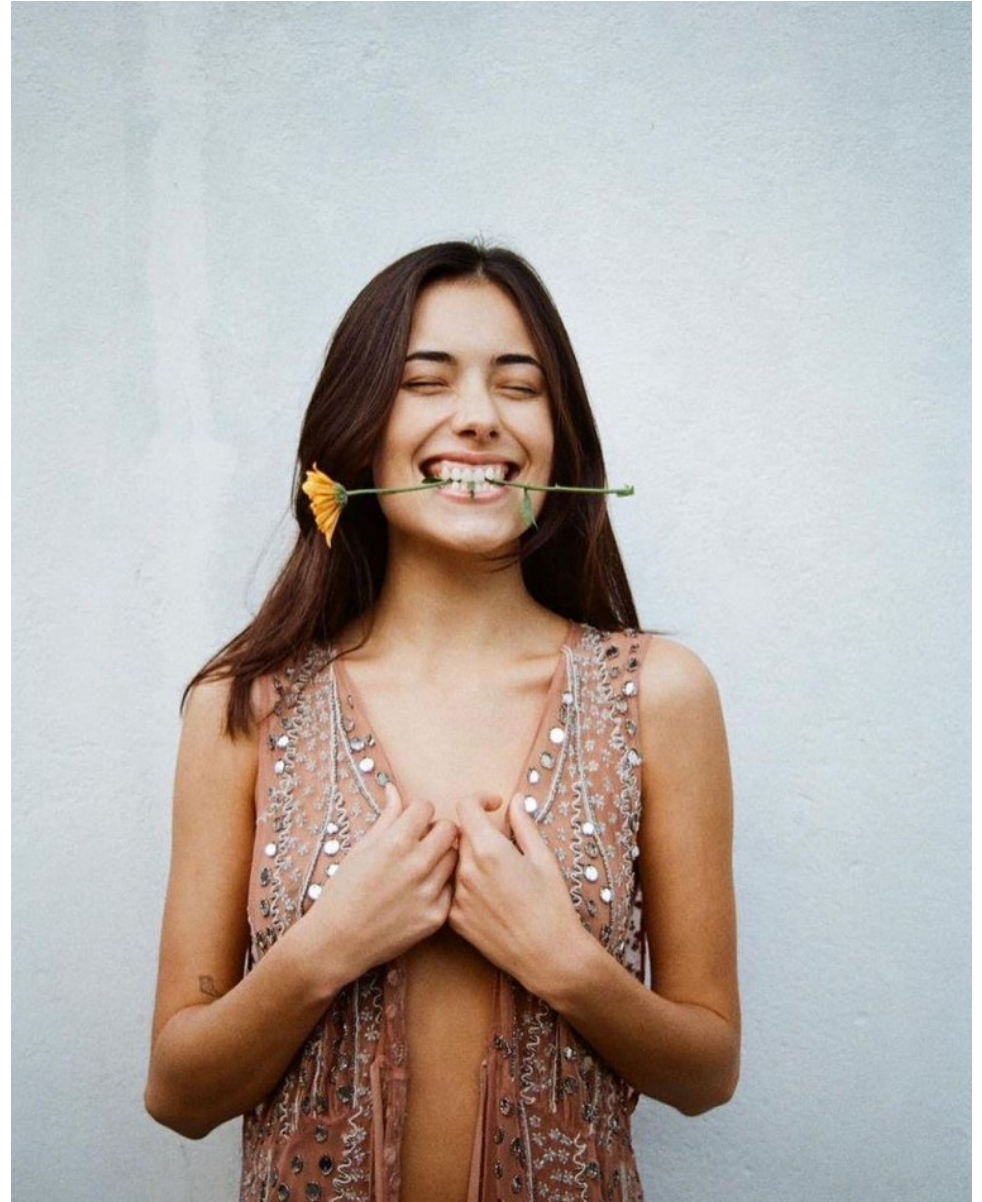

BOSS MODELS

CAPE TOWN

KATARINA PRUIM

Height: 175cm Bust: 87cm Waist: 68cm Hips: 94cm Shoe: 7 UK Hair: Dark Brown Eyes: Brown