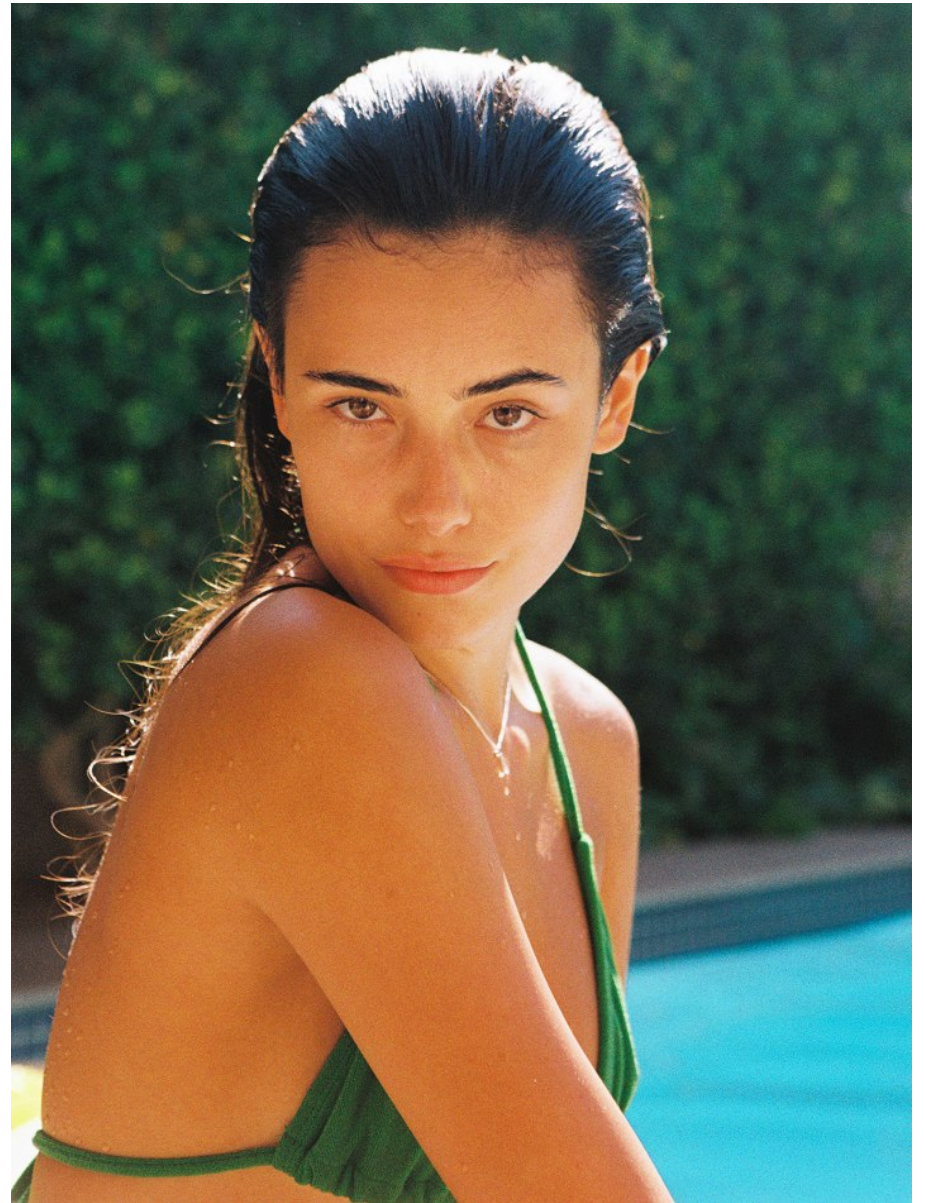

BOSS MODELS

CAPE TOWN

KATARINA PRUIM

Height: 175cm Bust: 87cm Waist: 68cm Hips: 94cm Shoe: 7 UK Hair: Dark Brown Eyes: Brown