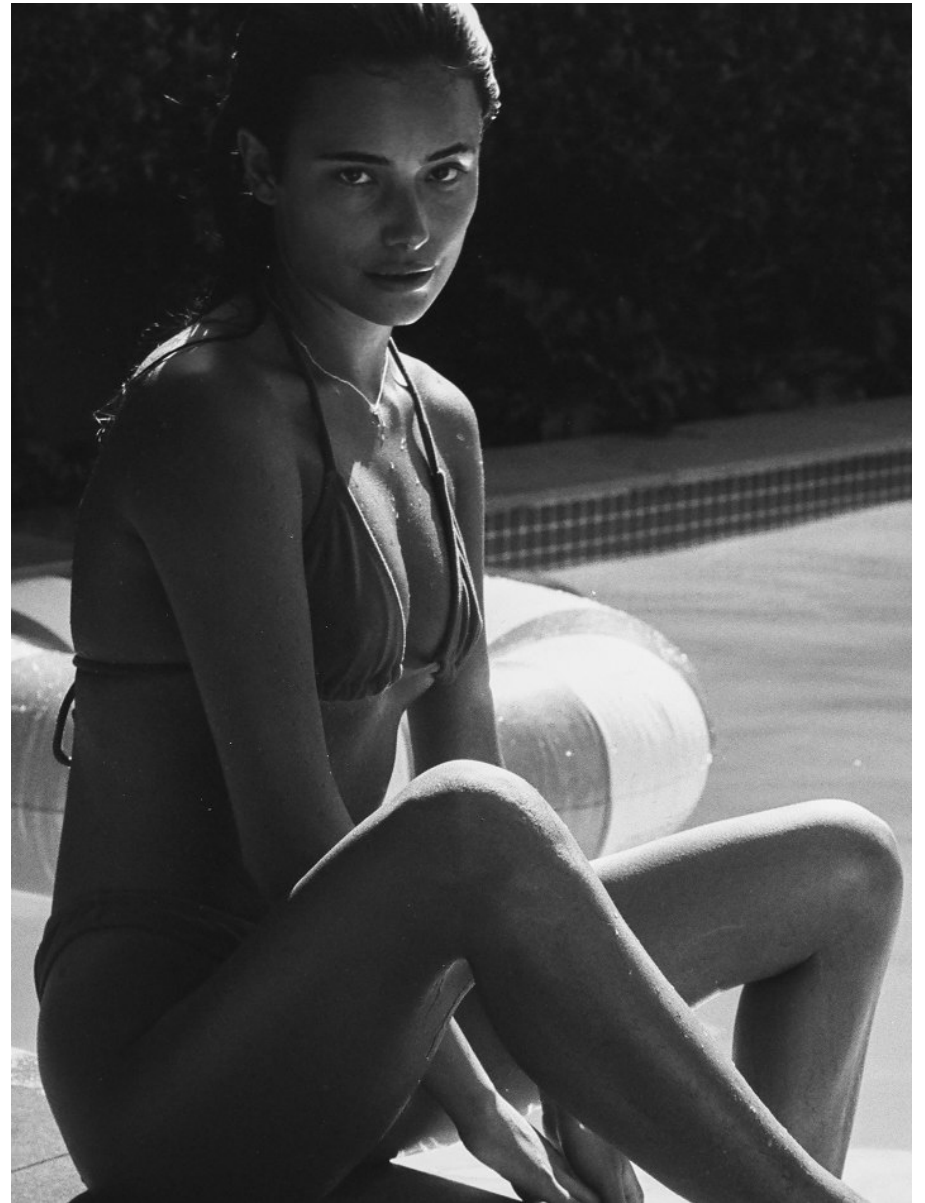

BOSS MODELS

CAPE TOWN

KATARINA PRUIM

Height: 175cm Bust: 87cm Waist: 68cm Hips: 94cm Shoe: 7 UK Hair: Dark Brown Eyes: Brown