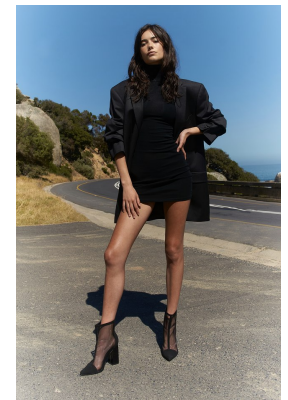

BOSS MODELS

CAPE TOWN

KATARINA PRUIM

Height: 175cm Bust: 87cm Waist: 68cm Hips: 94cm Shoe: 7 UK Hair: Dark Brown Eyes: Brown

BOSS MODELS

CAPE TOWN

KATARINA PRUIM

Height: 175cm Bust: 87cm Waist: 68cm Hips: 94cm Shoe: 7 UK Hair: Dark Brown Eyes: Brown

BOSS MODELS

CAPE TOWN

Image: Katarina Pruum represented by Boss Models Cape Town

KATARINA PRUIM

Height: 175cm Bust: 87cm Waist: 68cm Hips: 94cm Shoe: 7 UK Hair: Dark Brown Eyes: Brown