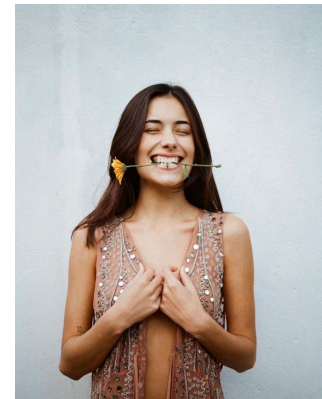

BOSS MODELS

CAPE TOWN

KATARINA PRUIM

Height: 175cm Bust: 87cm Waist: 68cm Hips: 94cm Shoe: 7 UK Hair: Dark Brown Eyes: Brown

BOSS MODELS

CAPE TOWN

KATARINA PRUIM

Height: 175cm Bust: 87cm Waist: 68cm Hips: 94cm Shoe: 7 UK Hair: Dark Brown Eyes: Brown

BOSS MODELS

CAPE TOWN

Image: Katarina Pruum represented by Boss Models Cape Town

KATARINA PRUIM

Height: 175cm Bust: 87cm Waist: 68cm Hips: 94cm Shoe: 7 UK Hair: Dark Brown Eyes: Brown