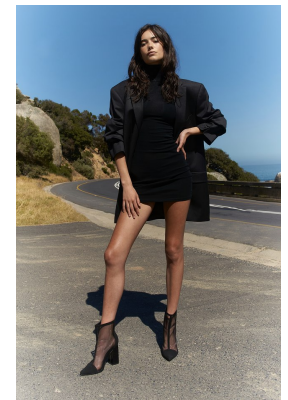

# BOSS MODELS

CAPE TOWN

## KATARINA PRUIM

Height: 175cm Bust: 87cm Waist: 68cm Hips: 94cm Shoe: 7 UK Hair: Dark Brown Eyes: Brown