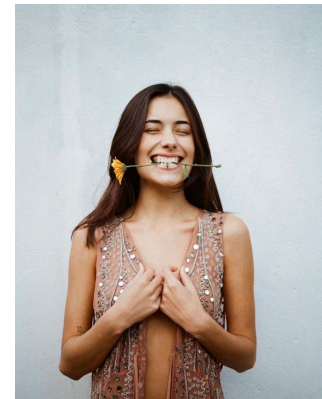

# BOSS MODELS

CAPE TOWN

## KATARINA PRUIM

Height: 175cm Bust: 87cm Waist: 68cm Hips: 94cm Shoe: 7 UK Hair: Dark Brown Eyes: Brown