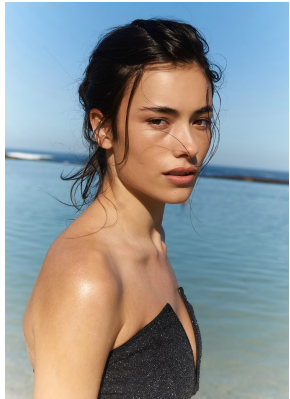

BOSS MODELS

CAPE TOWN

KATARINA PRUIM

Height: 175cm Bust: 87cm Waist: 68cm Hips: 94cm Shoe: 7 UK Hair: Dark Brown Eyes: Brown

BOSS MODELS

CAPE TOWN

KATARINA PRUIM

Height: 175cm Bust: 87cm Waist: 68cm Hips: 94cm Shoe: 7 UK Hair: Dark Brown Eyes: Brown

BOSS MODELS

CAPE TOWN

Image: Katarina Pruum represented by Boss Models Cape Town

KATARINA PRUIM

Height: 175cm Bust: 87cm Waist: 68cm Hips: 94cm Shoe: 7 UK Hair: Dark Brown Eyes: Brown