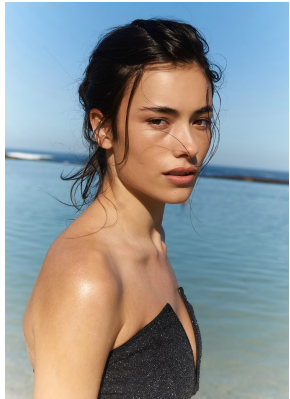

# BOSS MODELS

CAPE TOWN

## KATARINA PRUIM

Height: 175cm Bust: 87cm Waist: 68cm Hips: 94cm Shoe: 7 UK Hair: Dark Brown Eyes: Brown