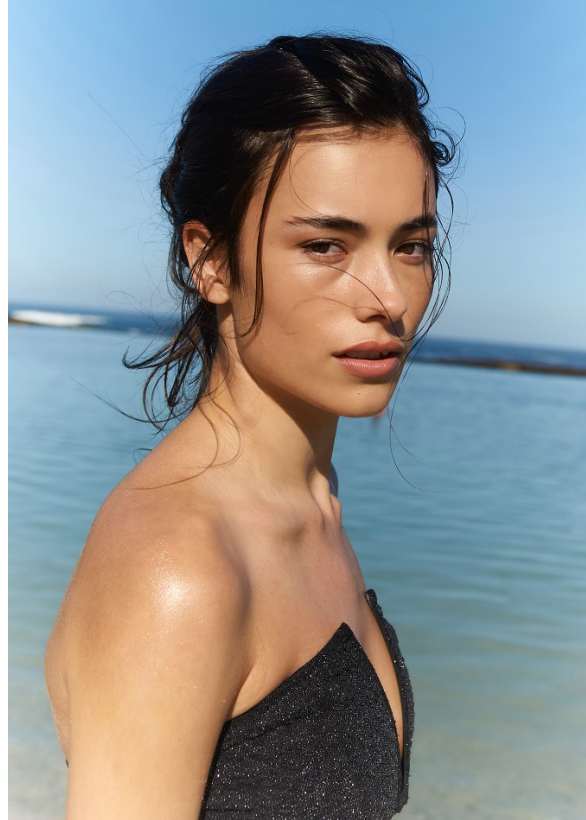

# BOSS MODELS

CAPE TOWN

## KATARINA PRUIM

Height: 175cm Bust: 87cm Waist: 68cm Hips: 94cm Shoe: 7 UK Hair: Dark Brown Eyes: Brown

# BOSS MODELS

CAPE TOWN

KATARINA PRUIM

Height: 175cm Bust: 87cm Waist: 68cm Hips: 94cm Shoe: 7 UK Hair: Dark Brown Eyes: Brown