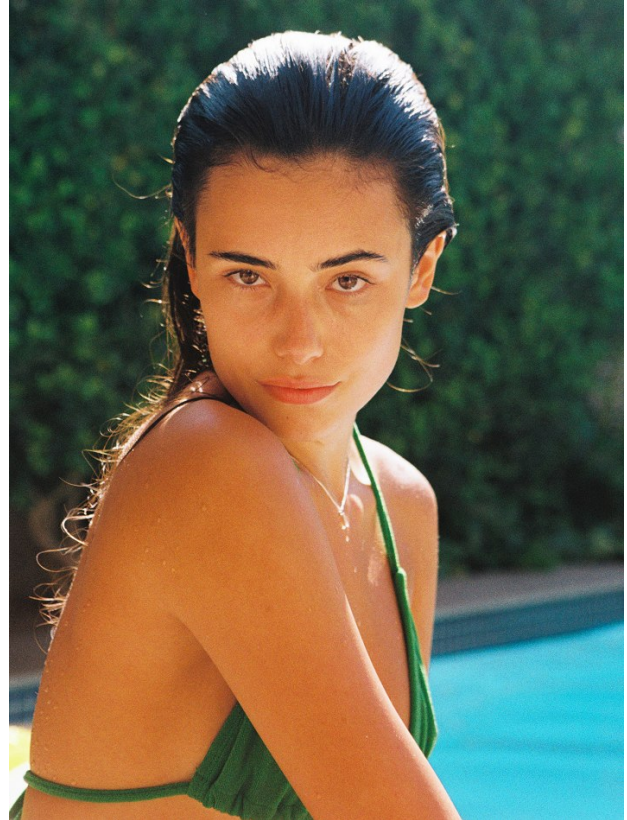

BOSS MODELS

CAPE TOWN

KATARINA PRUIM

Height: 175cm Bust: 87cm Waist: 68cm Hips: 94cm Shoe: 7 UK Hair: Dark Brown Eyes: Brown