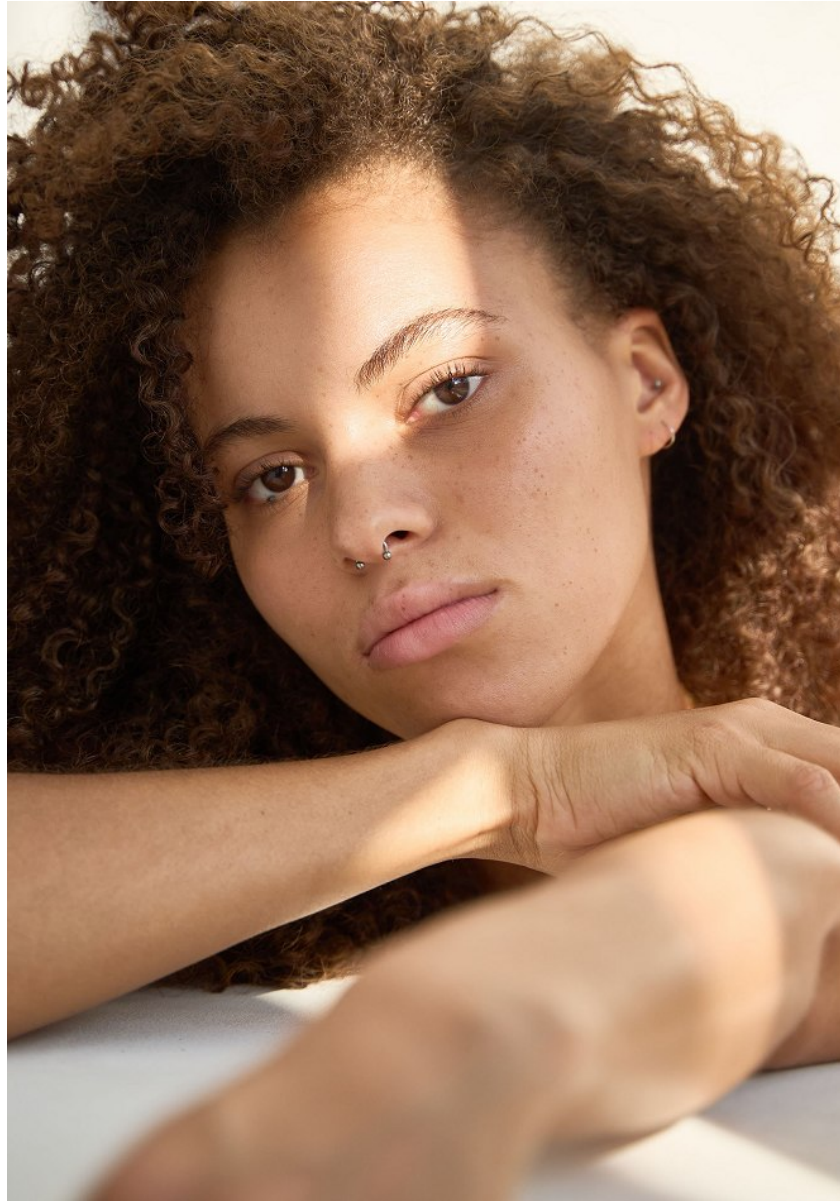

# BOSS MODELS

CAPE TOWN

LEO AIMEE

Height: 179cm Bust: 91cm Waist: 61cm Hips: 91cm Shoe: 6.5 UK Hair: Brown Eyes: Brown