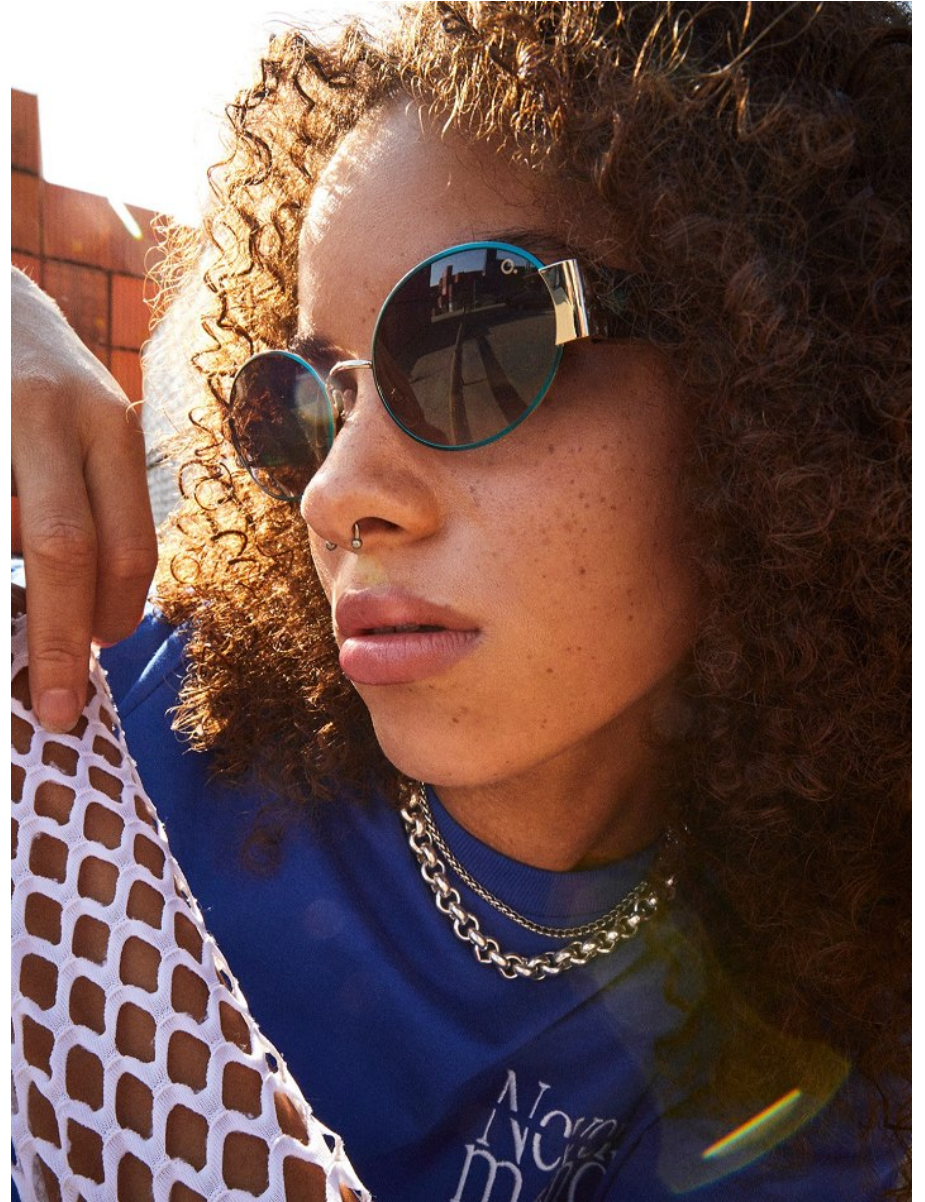

BOSS MODELS

CAPE TOWN

LEO AIMEE

Height: 179cm Bust: 91cm Waist: 64cm Hips: 94cm Shoe: 6.5 UK Hair: Brown Eyes: Brown

BOSS MODELS

CAPE TOWN

LEO AIMEE

Height: 179cm Bust: 91cm Waist: 64cm Hips: 94cm Shoe: 6.5 UK Hair: Brown Eyes: Brown