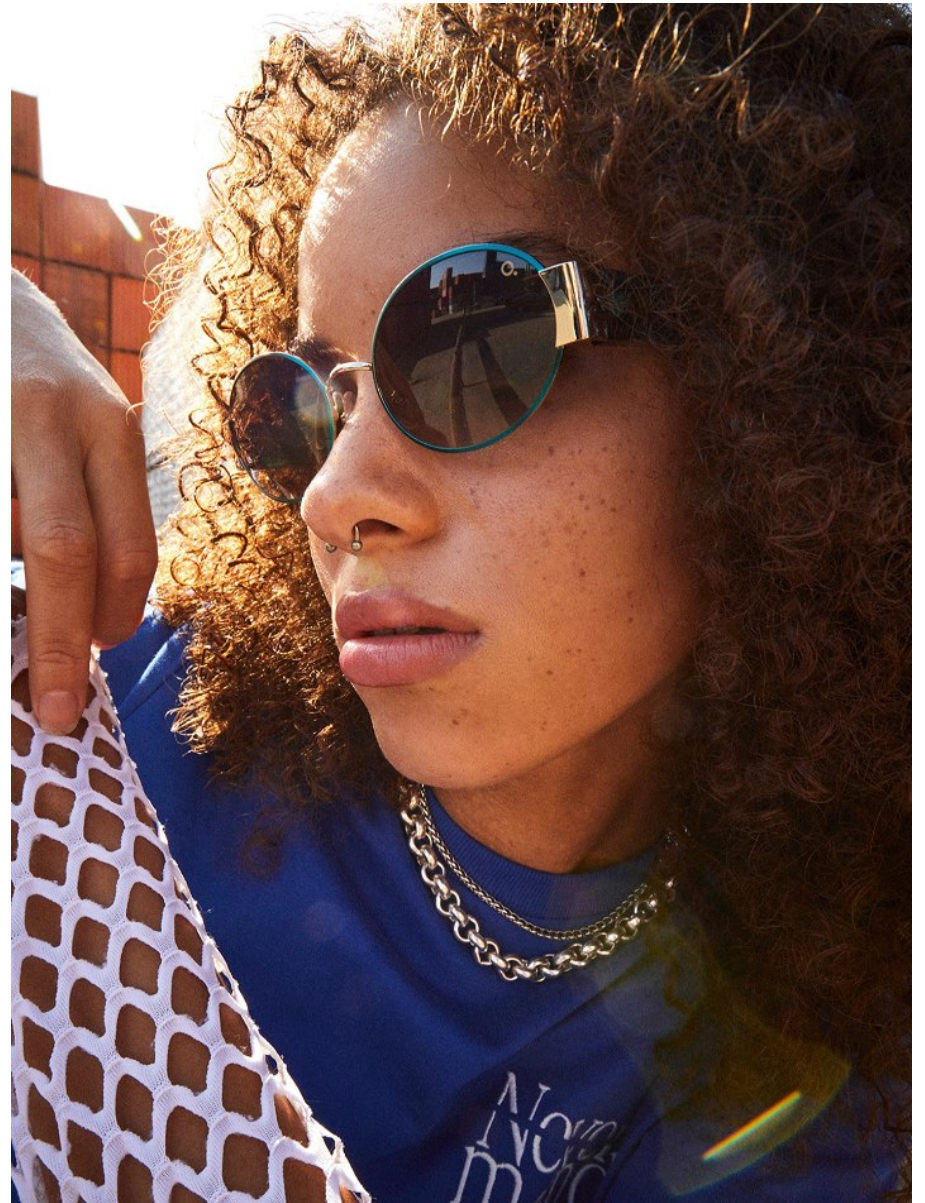

BOSS MODELS

CAPE TOWN

LEO AIMEE

Height: 179cm Bust: 91cm Waist: 64cm Hips: 94cm Shoe: 6.5 UK Hair: Brown Eyes: Brown

BOSS MODELS

CAPE TOWN

LEO AIMEE

Height: 179cm Bust: 91cm Waist: 64cm Hips: 94cm Shoe: 6.5 UK Hair: Brown Eyes: Brown