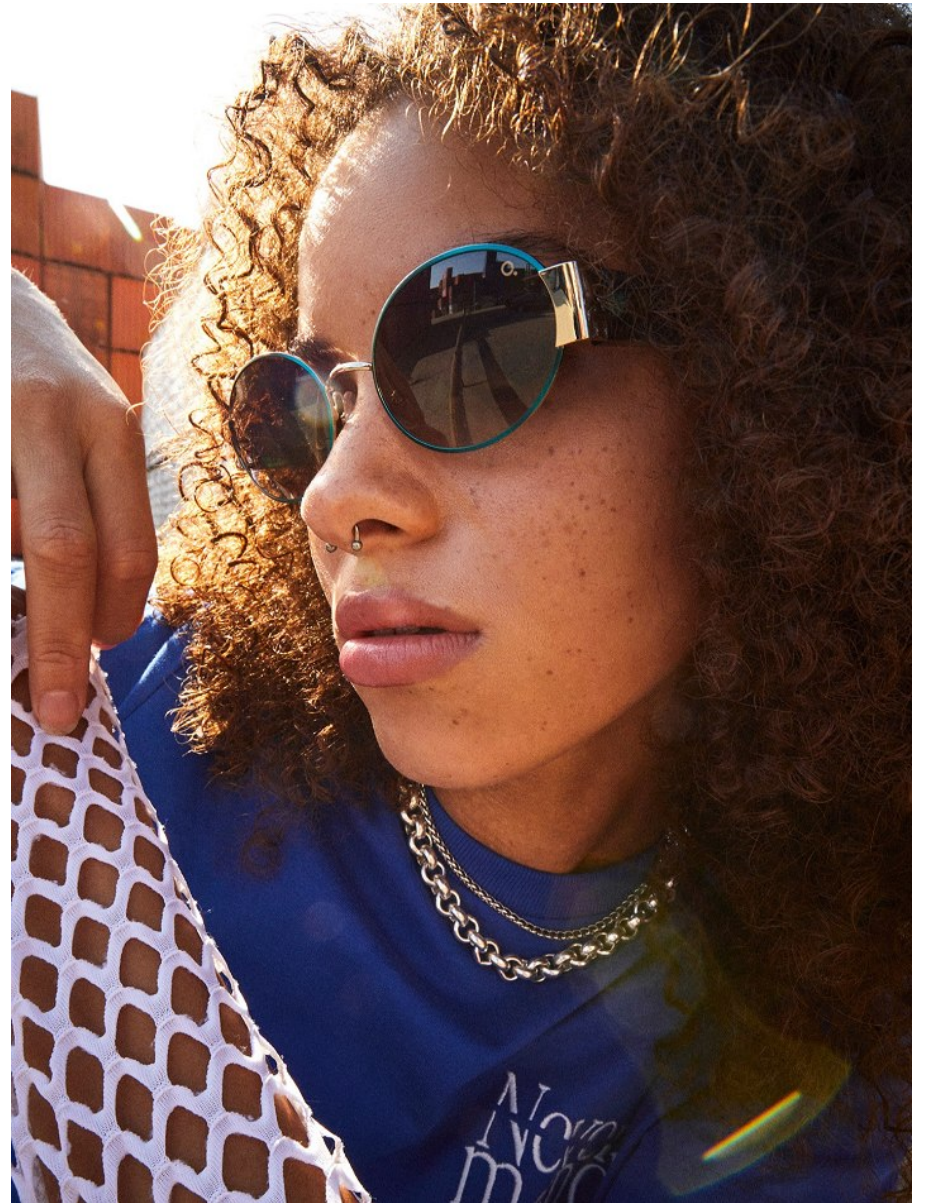

BOSS MODELS

CAPE TOWN

LEO AIMEE

Height: 179cm Bust: 91cm Waist: 61cm Hips: 91cm Shoe: 6.5 UK Hair: Brown Eyes: Brown