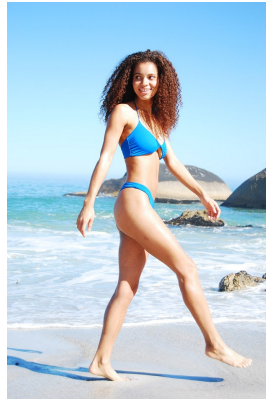

# BOSS MODELS

CAPE TOWN

LEO AIMEE

Height: 179cm Bust: 91cm Waist: 61cm Hips: 91cm Shoe: 6.5 UK Hair: Brown Eyes: Brown

# BOSS MODELS

CAPE TOWN

## LEO AIMEE

Height: 179cm Bust: 91cm Waist: 61cm Hips: 91cm Shoe: 6.5 UK Hair: Brown Eyes: Brown