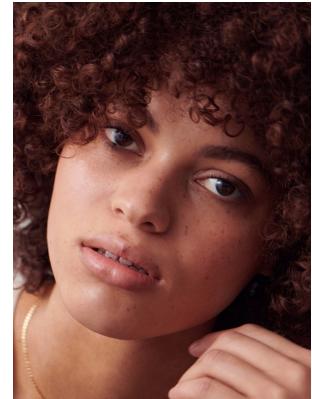

# BOSS MODELS

CAPE TOWN

LEO AIMEE

Height: 179cm Bust: 91cm Waist: 61cm Hips: 91cm Shoe: 6.5 UK Hair: Brown Eyes: Brown

# BOSS MODELS

CAPE TOWN

## LEO AIMEE

Height: 179cm Bust: 91cm Waist: 61cm Hips: 91cm Shoe: 6.5 UK Hair: Brown Eyes: Brown