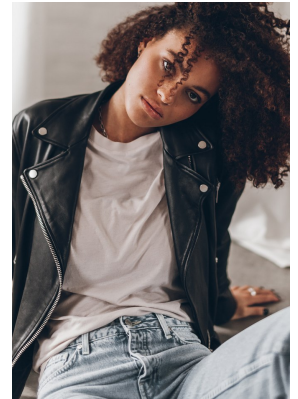

# BOSS MODELS

CAPE TOWN

LEO AIMEE

Height: 179cm Bust: 91cm Waist: 61cm Hips: 91cm Shoe: 6.5 UK Hair: Brown Eyes: Brown

# BOSS MODELS

CAPE TOWN

## LEO AIMEE

Height: 179cm Bust: 91cm Waist: 61cm Hips: 91cm Shoe: 6.5 UK Hair: Brown Eyes: Brown