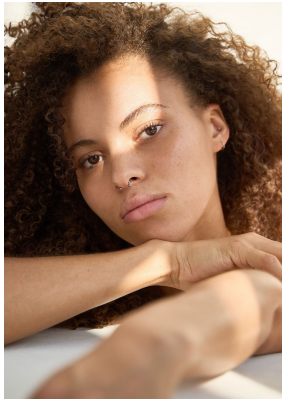

# BOSS MODELS

CAPE TOWN

LEO AIMEE

Height: 179cm Bust: 91cm Waist: 61cm Hips: 91cm Shoe: 6.5 UK Hair: Brown Eyes: Brown

# BOSS MODELS

CAPE TOWN

## LEO AIMEE

Height: 179cm Bust: 91cm Waist: 61cm Hips: 91cm Shoe: 6.5 UK Hair: Brown Eyes: Brown