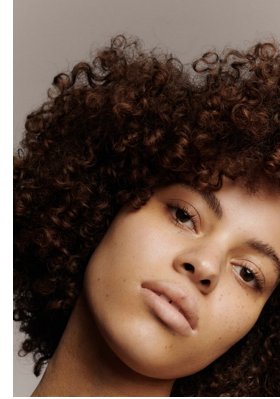

BOSS MODELS

CAPE TOWN

LEO AIMEE

Height: 179cm Bust: 91cm Waist: 64cm Hips: 94cm Shoe: 6.5 UK Hair: Brown Eyes: Brown

BOSS MODELS

CAPE TOWN

LEO AIMEE

Height: 179cm Bust: 91cm Waist: 64cm Hips: 94cm Shoe: 6.5 UK Hair: Brown Eyes: Brown