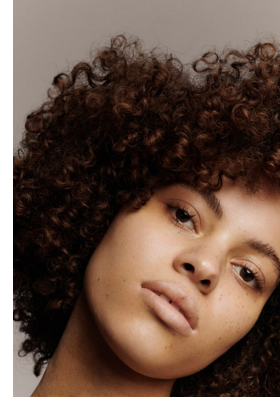

# BOSS MODELS

CAPE TOWN

LEO AIMEE

Height: 179cm Bust: 91cm Waist: 64cm Hips: 94cm Shoe: 6.5 UK Hair: Brown Eyes: Brown

# BOSS MODELS

CAPE TOWN

## LEO AIMEE

Height: 179cm Bust: 91cm Waist: 64cm Hips: 94cm Shoe: 6.5 UK Hair: Brown Eyes: Brown