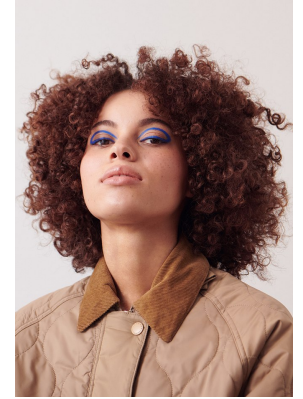

# BOSS MODELS

CAPE TOWN

LEO AIMEE

Height: 179cm Bust: 91cm Waist: 64cm Hips: 94cm Shoe: 6.5 UK Hair: Brown Eyes: Brown

# BOSS MODELS

CAPE TOWN

## LEO AIMEE

Height: 179cm Bust: 91cm Waist: 64cm Hips: 94cm Shoe: 6.5 UK Hair: Brown Eyes: Brown