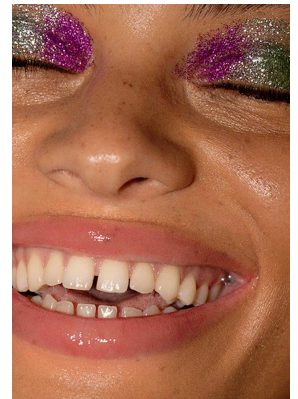

BOSS MODELS

CAPE TOWN

LEO AIMEE

Height: 179cm Bust: 91cm Waist: 61cm Hips: 91cm Shoe: 6.5 UK Hair: Brown Eyes: Brown

BOSS MODELS

CAPE TOWN

LEO AIMEE

Height: 179cm Bust: 91cm Waist: 61cm Hips: 91cm Shoe: 6.5 UK Hair: Brown Eyes: Brown