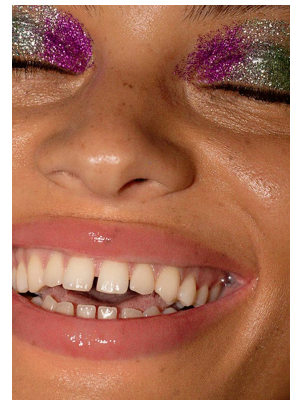

# BOSS MODELS

CAPE TOWN

LEO AIMEE

Height: 179cm Bust: 91cm Waist: 61cm Hips: 91cm Shoe: 6.5 UK Hair: Brown Eyes: Brown