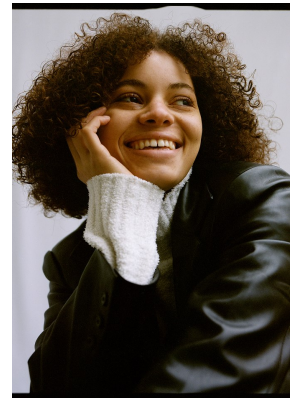

# BOSS MODELS

CAPE TOWN

LEO AIMEE

Height: 179cm Bust: 91cm Waist: 64cm Hips: 94cm Shoe: 6.5 UK Hair: Brown Eyes: Brown

# BOSS MODELS

CAPE TOWN

## LEO AIMEE

Height: 179cm Bust: 91cm Waist: 64cm Hips: 94cm Shoe: 6.5 UK Hair: Brown Eyes: Brown