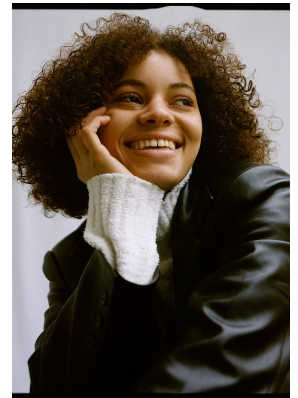

BOSS MODELS

CAPE TOWN

LEO AIMEE

Height: 179cm Bust: 91cm Waist: 64cm Hips: 94cm Shoe: 6.5 UK Hair: Brown Eyes: Brown

BOSS MODELS

CAPE TOWN

LEO AIMEE

Height: 179cm Bust: 91cm Waist: 64cm Hips: 94cm Shoe: 6.5 UK Hair: Brown Eyes: Brown