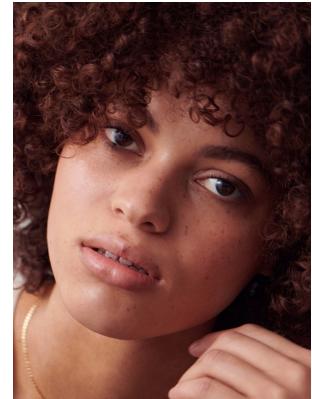

BOSS MODELS

CAPE TOWN

LEO AIMEE

Height: 179cm Bust: 91cm Waist: 61cm Hips: 91cm Shoe: 6.5 UK Hair: Brown Eyes: Brown

BOSS MODELS

CAPE TOWN

LEO AIMEE

Height: 179cm Bust: 91cm Waist: 61cm Hips: 91cm Shoe: 6.5 UK Hair: Brown Eyes: Brown