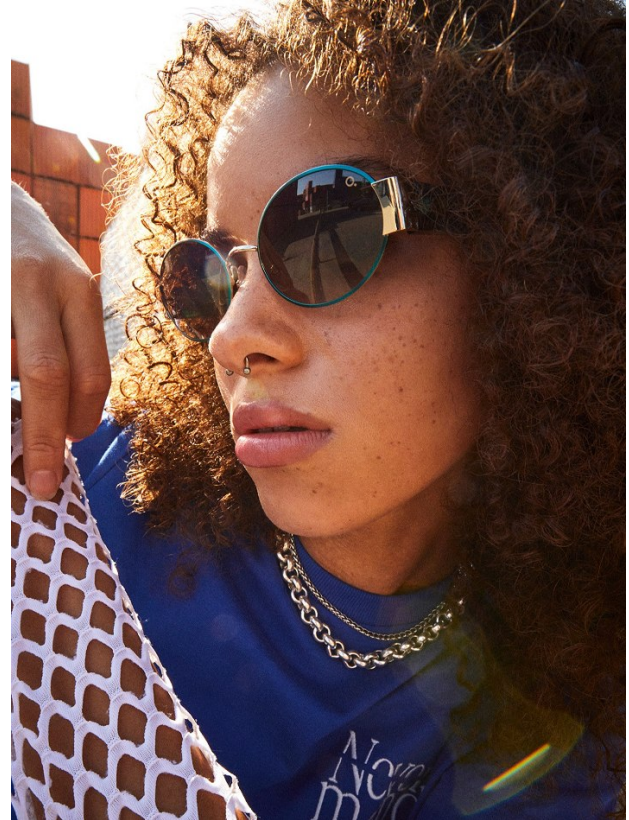

BOSS MODELS

CAPE TOWN

LEO AIMEE

Height: 179cm Bust: 91cm Waist: 61cm Hips: 91cm Shoe: 6.5 UK Hair: Brown Eyes: Brown

BOSS MODELS

CAPE TOWN

LEO AIMEE

Height: 179cm Bust: 91cm Waist: 61cm Hips: 91cm Shoe: 6.5 UK Hair: Brown Eyes: Brown

BOSS MODELS

CAPE TOWN

LEO AIMEE

Height: 179cm Bust: 91cm Waist: 61cm Hips: 91cm Shoe: 6.5 UK Hair: Brown Eyes: Brown