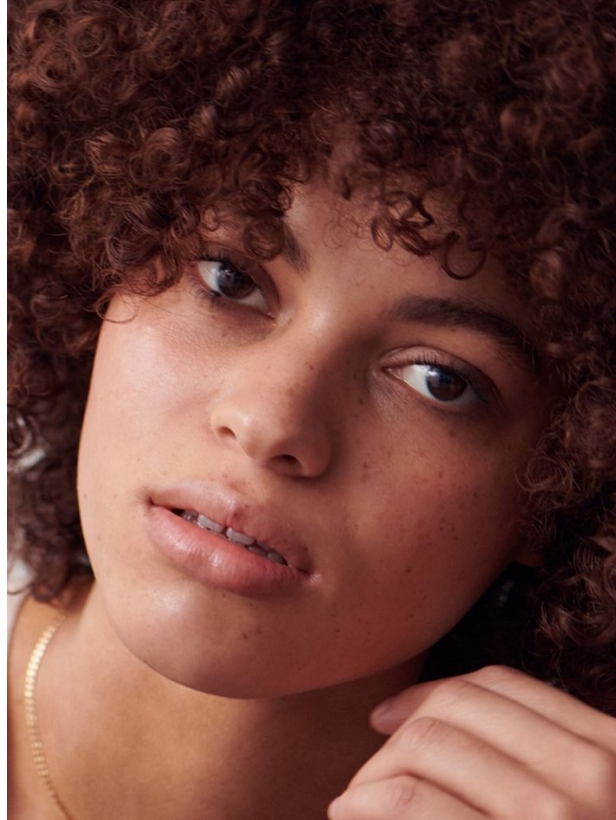

BOSS MODELS

CAPE TOWN

LEO AIMEE

Height: 179cm Bust: 91cm Waist: 64cm Hips: 94cm Shoe: 6.5 UK Hair: Brown Eyes: Brown

BOSS MODELS

CAPE TOWN

LEO AIMEE

Height: 179cm Bust: 91cm Waist: 64cm Hips: 94cm Shoe: 6.5 UK Hair: Brown Eyes: Brown