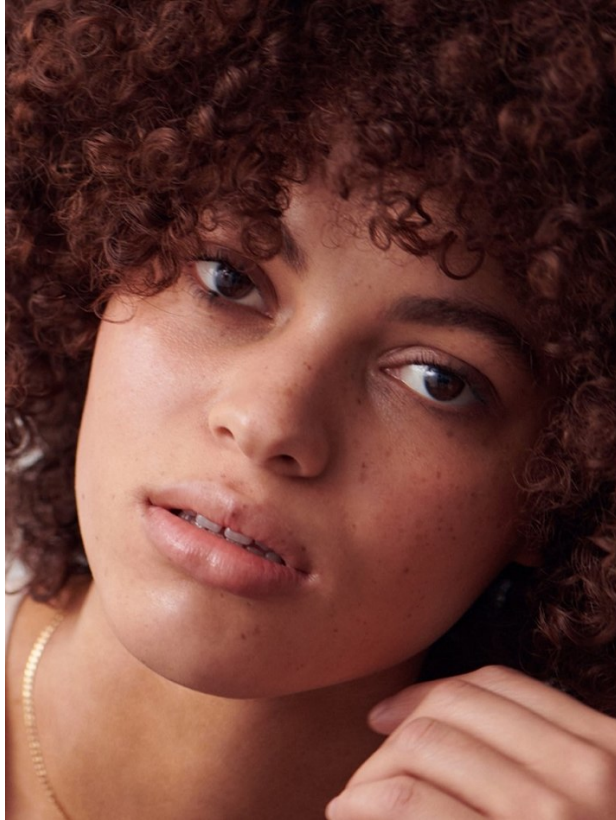

BOSS MODELS

CAPE TOWN

LEO AIMEE

Height: 179cm Bust: 91cm Waist: 61cm Hips: 91cm Shoe: 6.5 UK Hair: Brown Eyes: Brown