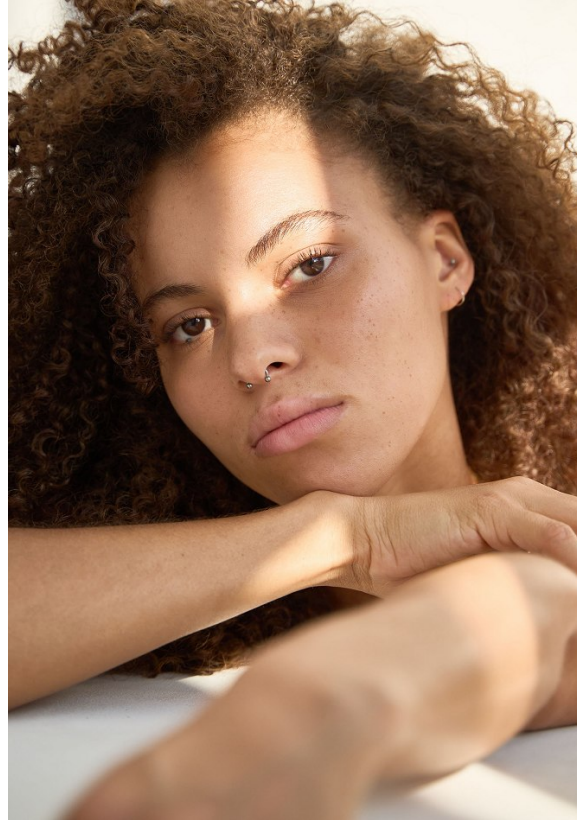

BOSS MODELS

CAPE TOWN

LEO AIMEE

Height: 179cm Bust: 91cm Waist: 61cm Hips: 91cm Shoe: 6.5 UK Hair: Brown Eyes: Brown

BOSS MODELS

CAPE TOWN

LEO AIMEE

Height: 179cm Bust: 91cm Waist: 61cm Hips: 91cm Shoe: 6.5 UK Hair: Brown Eyes: Brown

BOSS MODELS

CAPE TOWN

LEO AIMEE

Height: 179cm Bust: 91cm Waist: 61cm Hips: 91cm Shoe: 6.5 UK Hair: Brown Eyes: Brown