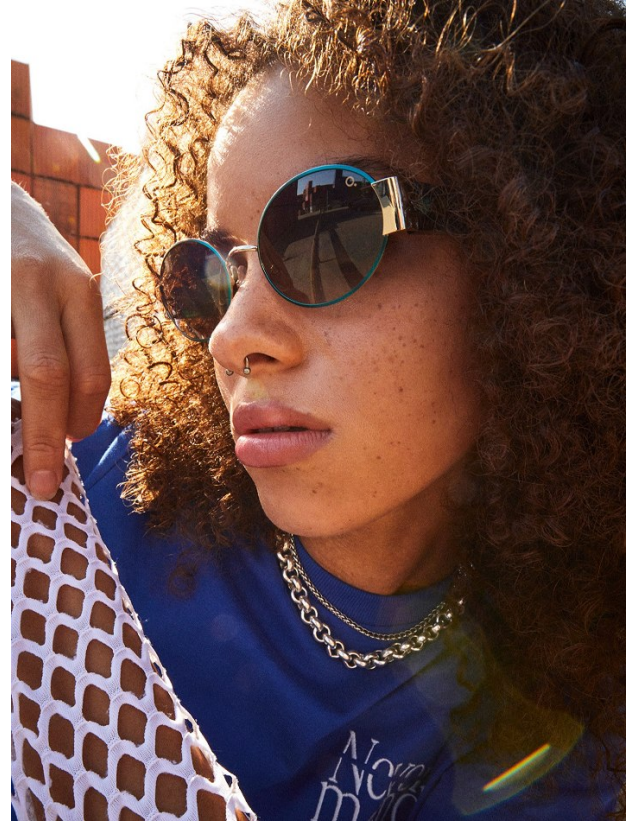

BOSS MODELS

CAPE TOWN

LEO AIMEE

Height: 179cm Bust: 91cm Waist: 64cm Hips: 94cm Shoe: 6.5 UK Hair: Brown Eyes: Brown

BOSS MODELS

CAPE TOWN

LEO AIMEE

Height: 179cm Bust: 91cm Waist: 64cm Hips: 94cm Shoe: 6.5 UK Hair: Brown Eyes: Brown