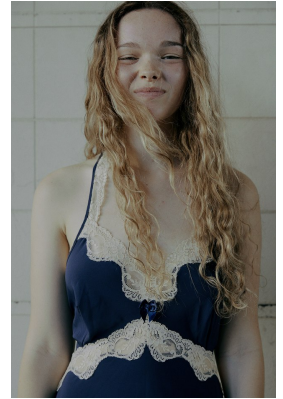

BOSS MODELS

CAPE TOWN

JORJA WORTHINGTON

Height: 166cm Bust: 83cm Waist: 63cm Hips: 93cm Shoe: 6 UK Hair: Dark Blonde Eyes: Green