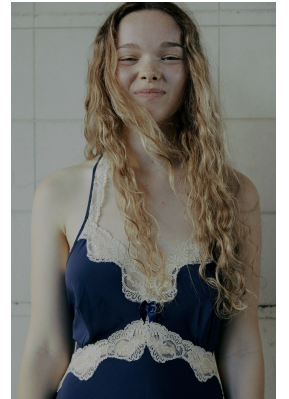

# BOSS MODELS

CAPE TOWN

## JORJA WORTHINGTON

Height: 166cm Bust: 83cm Waist: 63cm Hips: 93cm Shoe: 6 UK Hair: Dark Blonde Eyes: Green