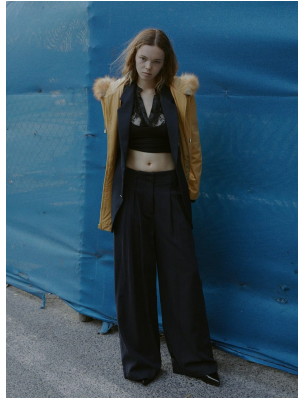

BOSS MODELS

CAPE TOWN

JORJA WORTHINGTON

Height: 166cm Bust: 83cm Waist: 63cm Hips: 93cm Shoe: 6 UK Hair: Dark Blonde Eyes: Green