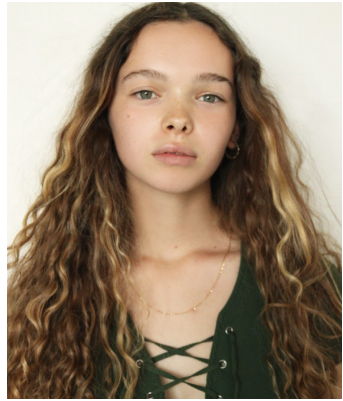

BOSS MODELS

CAPE TOWN

JORJA WORTHINGTON

Height: 166cm Bust: 83cm Waist: 63cm Hips: 93cm Shoe: 6 UK Hair: Dark Blonde Eyes: Green