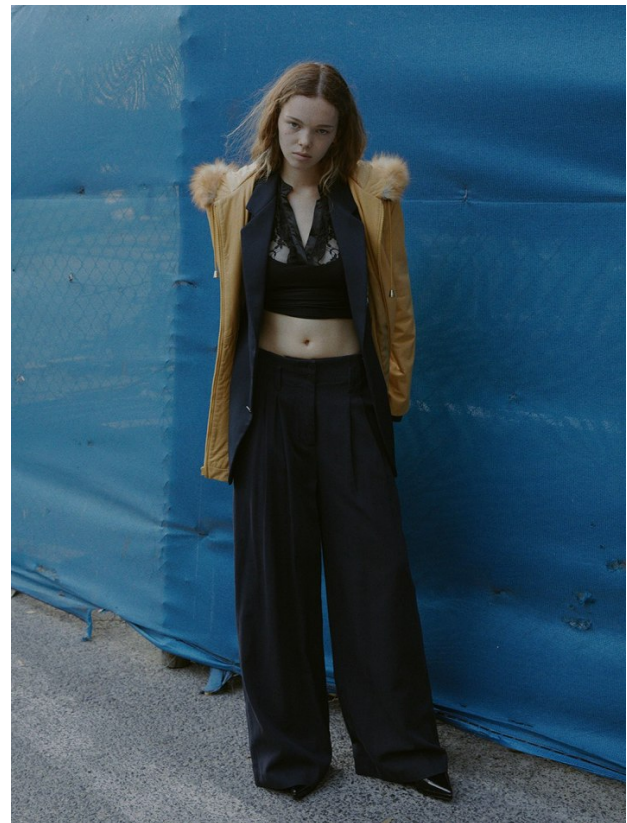

BOSS MODELS

CAPE TOWN

JORJA WORTHINGTON

Height: 166cm Bust: 83cm Waist: 63cm Hips: 93cm Shoe: 6 UK Hair: Dark Blonde Eyes: Green

BOSS MODELS

CAPE TOWN

JORJA WORTHINGTON

Height: 166cm Bust: 83cm Waist: 63cm Hips: 93cm Shoe: 6 UK Hair: Dark Blonde Eyes: Green