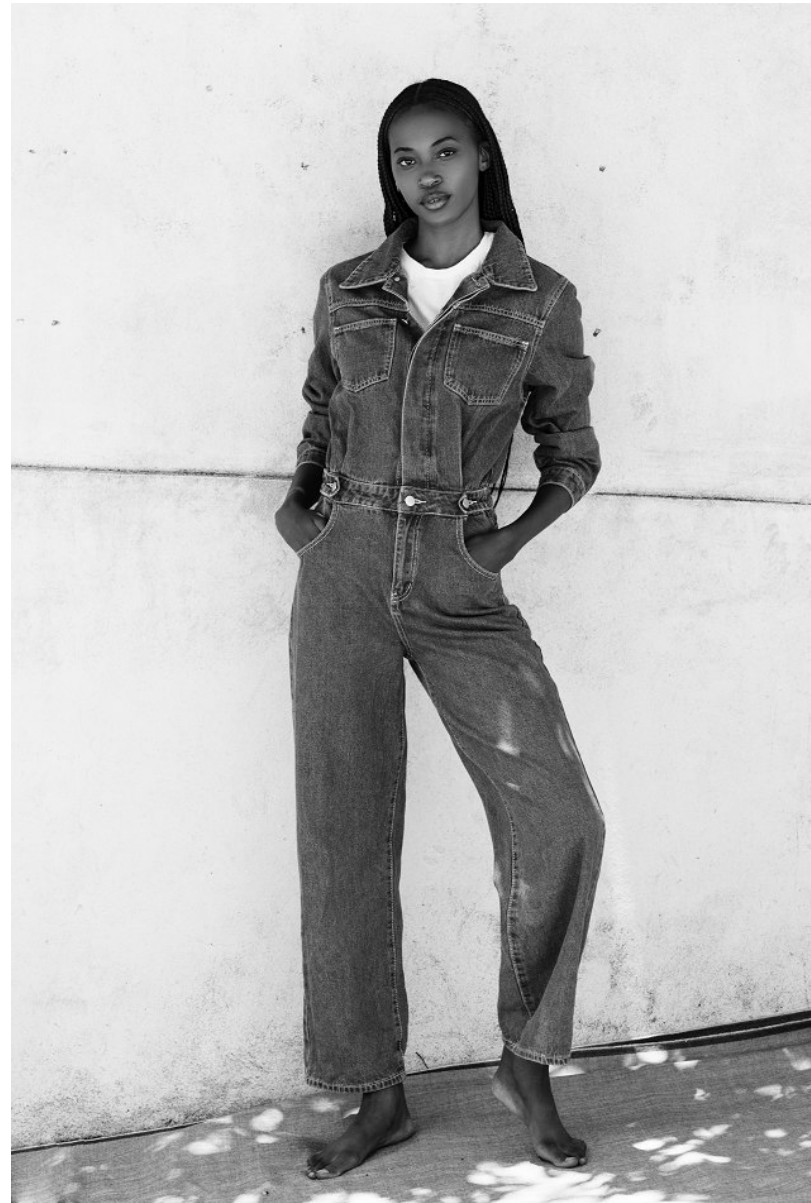

BOSS MODELS

CAPE TOWN

NANDI BANDA

Height: 170cm Bust: 79cm Waist: 67cm Hips: 91cm Shoe: 6 UK Hair: Black Eyes: Brown

BOSS MODELS

CAPE TOWN

NANDI BANDA

Height: 170cm Bust: 79cm Waist: 67cm Hips: 91cm Shoe: 6 UK Hair: Black Eyes: Brown