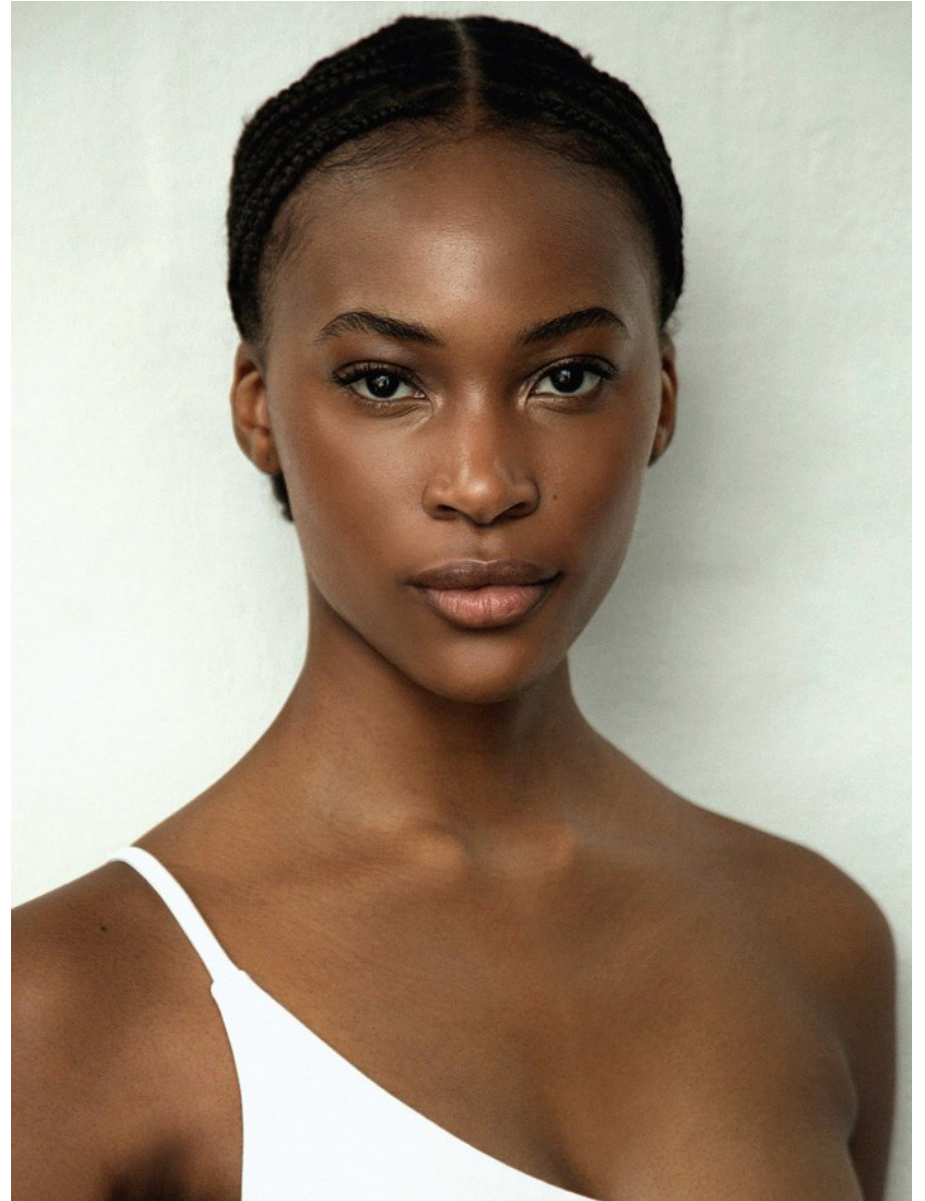

BOSS MODELS

CAPE TOWN

NANDI BANDA

Height: 170cm Bust: 79cm Waist: 67cm Hips: 91cm Shoe: 6 UK Hair: Black Eyes: Brown