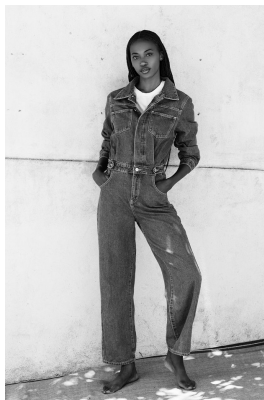

BOSS MODELS

CAPE TOWN

NANDI BANDA

Height: 170cm Bust: 79cm Waist: 67cm Hips: 91cm Shoe: 6 UK Hair: Black Eyes: Brown

BOSS MODELS

CAPE TOWN

NANDI BANDA

Height: 170cm Bust: 79cm Waist: 67cm Hips: 91cm Shoe: 6 UK Hair: Black Eyes: Brown