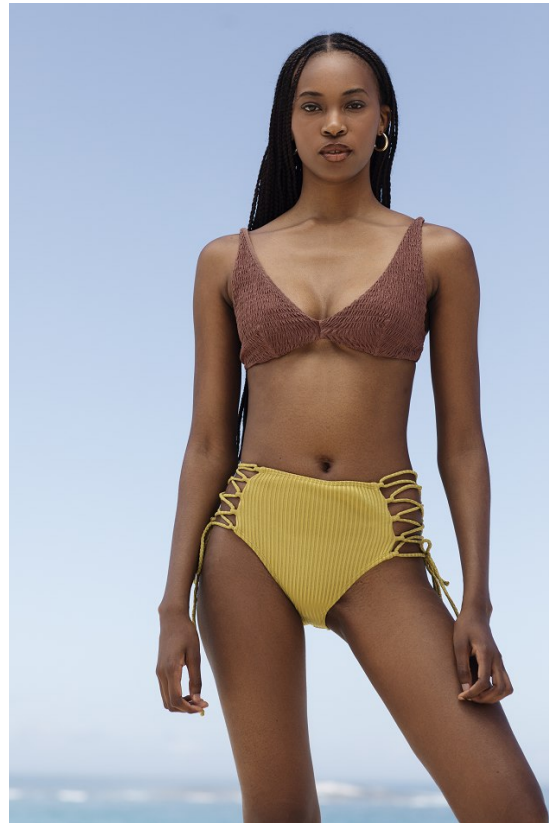

BOSS MODELS

CAPE TOWN

NANDI BANDA

Height: 170cm Bust: 79cm Waist: 67cm Hips: 91cm Shoe: 6 UK Hair: Black Eyes: Brown

BOSS MODELS

CAPE TOWN

NANDI BANDA

Height: 170cm Bust: 79cm Waist: 67cm Hips: 91cm Shoe: 6 UK Hair: Black Eyes: Brown