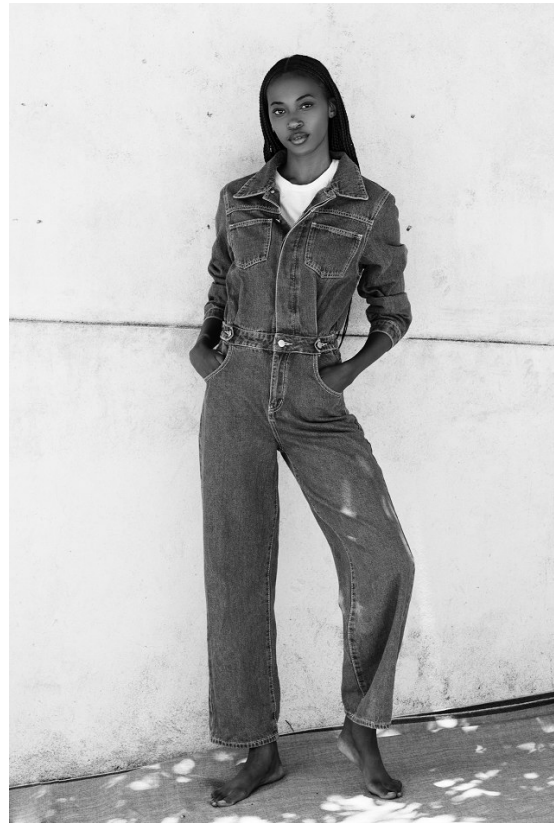

BOSS MODELS

CAPE TOWN

NANDI BANDA

Height: 170cm Bust: 79cm Waist: 67cm Hips: 91cm Shoe: 6 UK Hair: Black Eyes: Brown