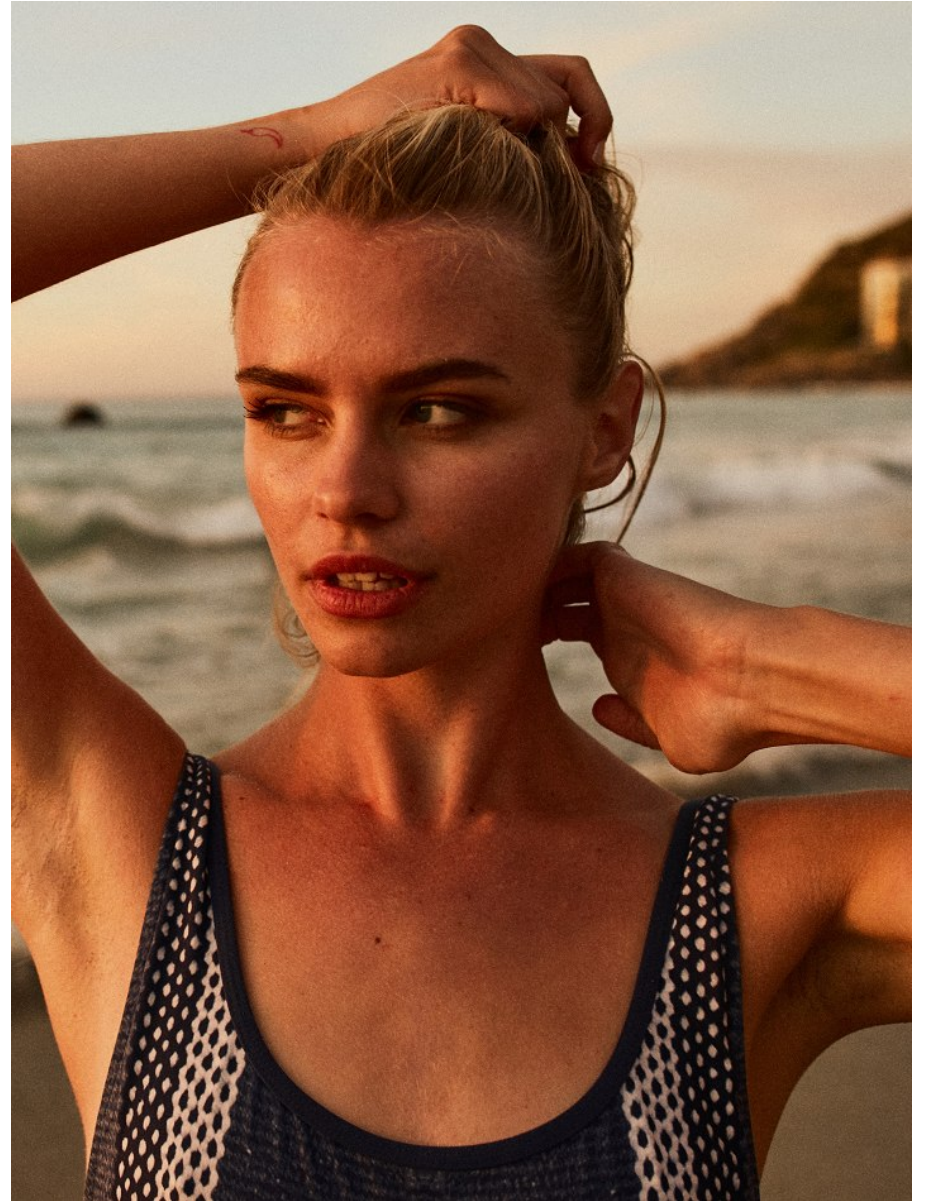

BOSS MODELS

CAPE TOWN

LISA KOEDOODER

Height: 174cm Bust: 83cm Waist: 63cm Hips: 92cm Shoe: 7 UK Hair: Blonde Eyes: Blue

BOSS MODELS

CAPE TOWN

LISA KOEDOODER

Height: 174cm Bust: 83cm Waist: 63cm Hips: 92cm Shoe: 7 UK Hair: Blonde Eyes: Blue