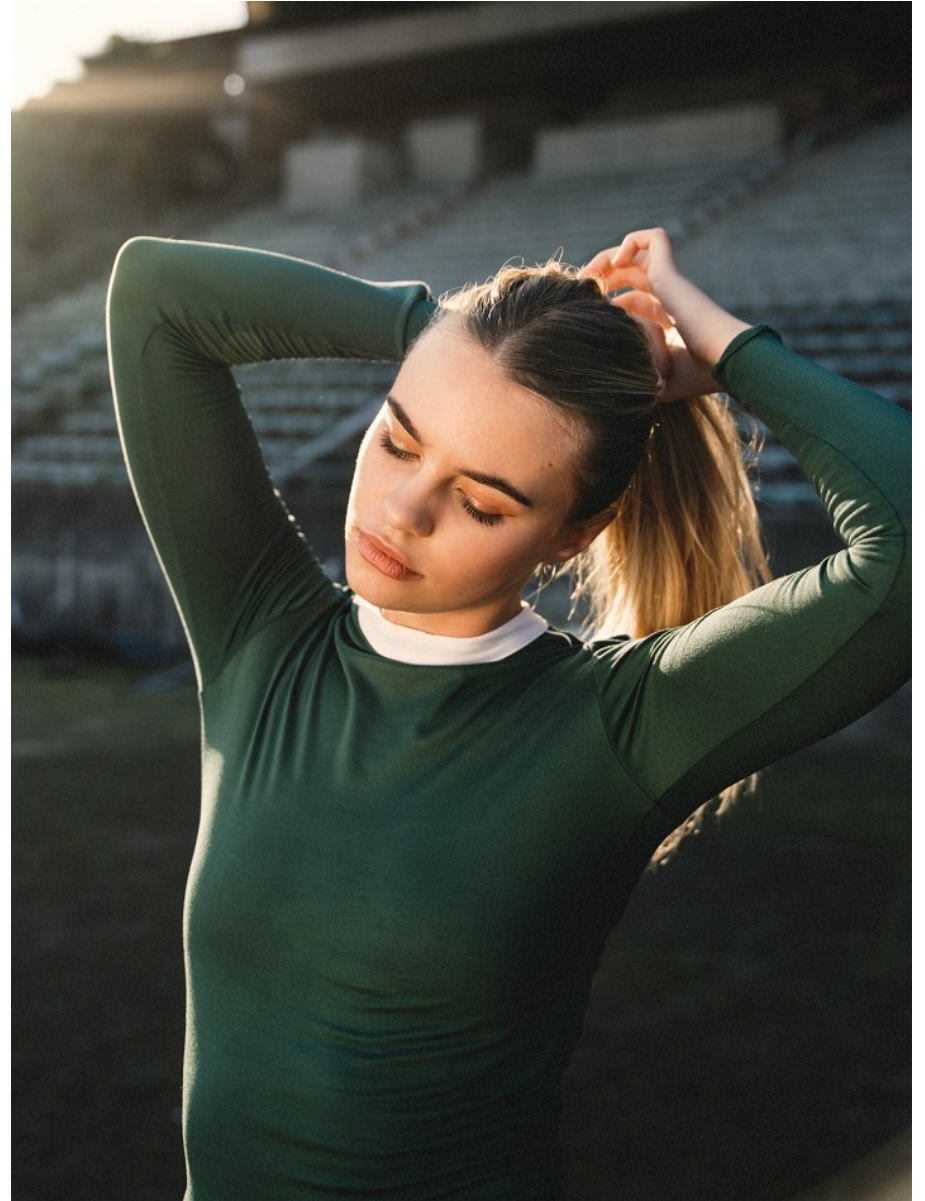

BOSS MODELS

CAPE TOWN

LISA KOEDOODER

Height: 174cm Bust: 83cm Waist: 63cm Hips: 92cm Shoe: 7 UK Hair: Blonde Eyes: Blue