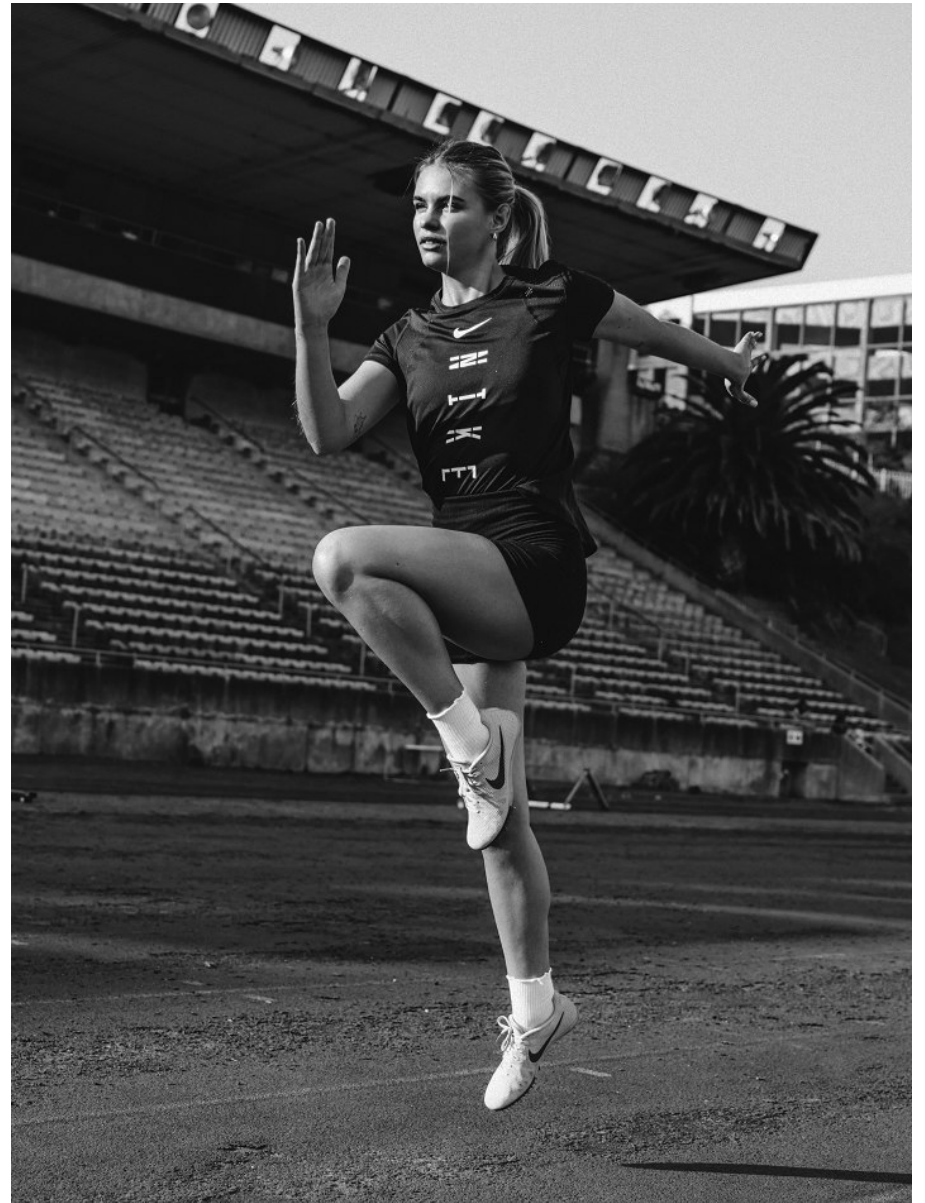

BOSS MODELS

CAPE TOWN

LISA KOEDOODER

Height: 174cm Bust: 83cm Waist: 63cm Hips: 92cm Shoe: 7 UK Hair: Blonde Eyes: Blue