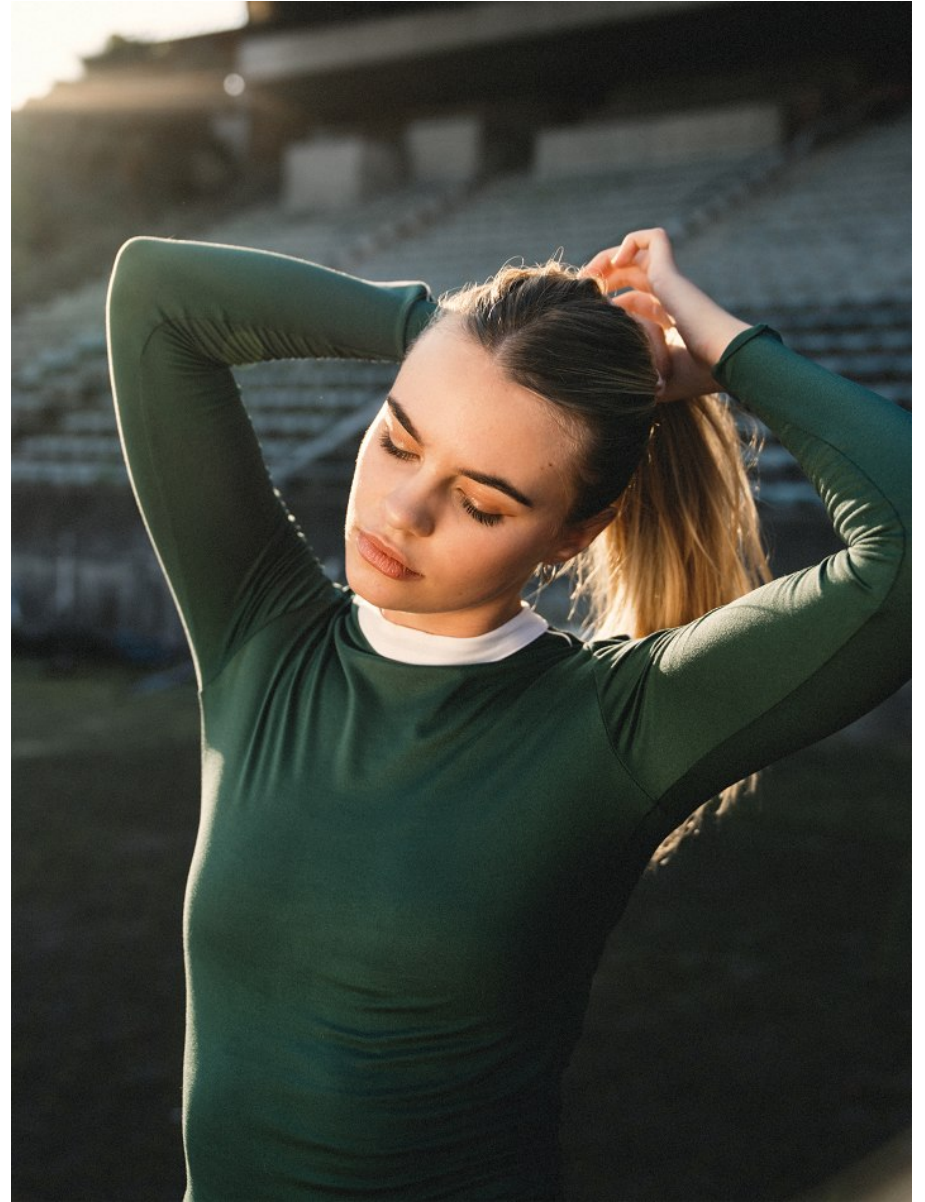

BOSS MODELS

CAPE TOWN

LISA KOEDOODER

Height: 174cm Bust: 83cm Waist: 63cm Hips: 92cm Shoe: 7 UK Hair: Blonde Eyes: Blue