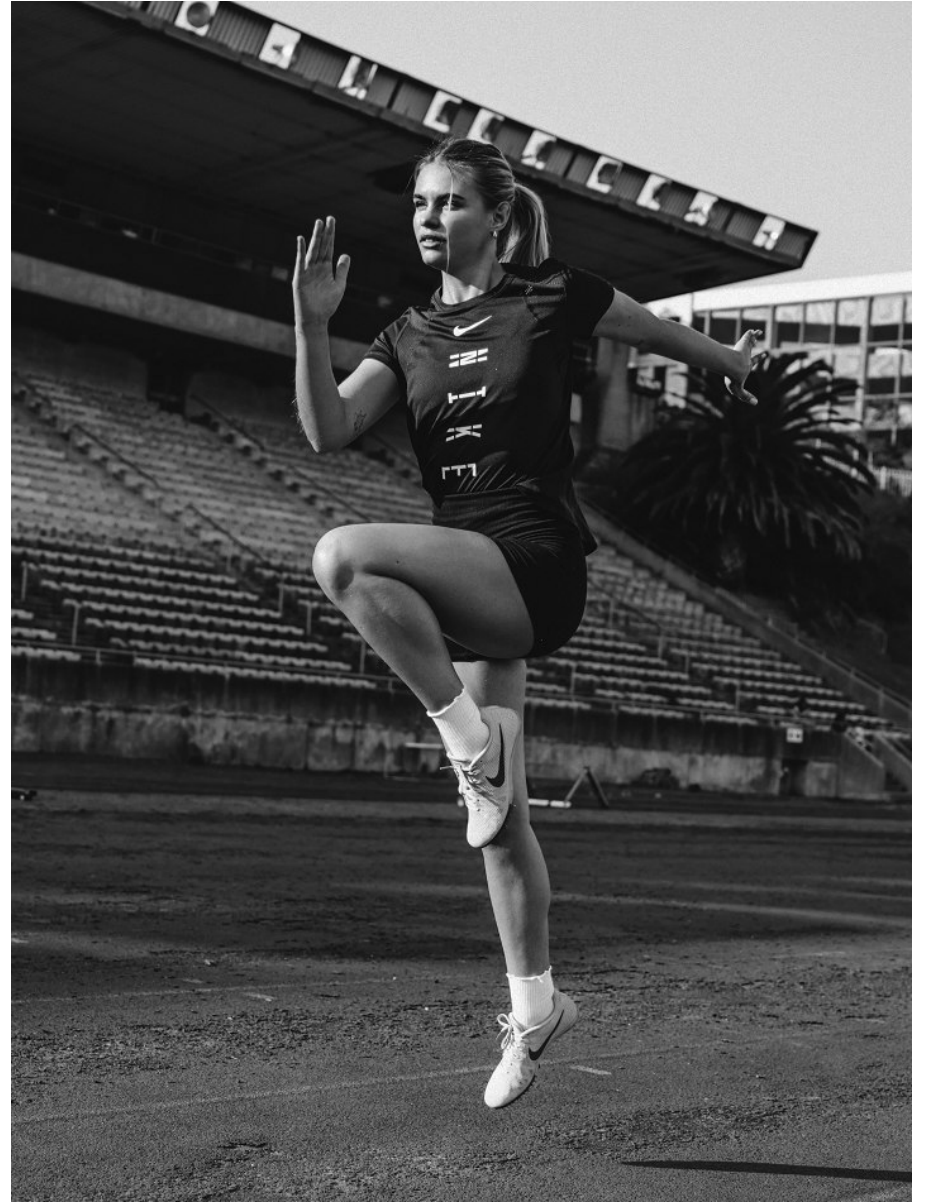

BOSS MODELS

CAPE TOWN

LISA KOEDOODER

Height: 174cm Bust: 83cm Waist: 63cm Hips: 92cm Shoe: 7 UK Hair: Blonde Eyes: Blue