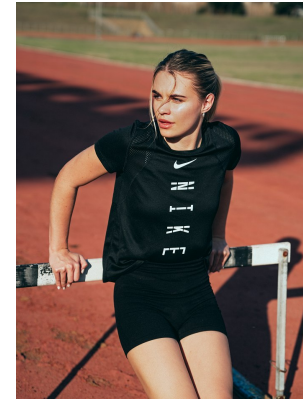

BOSS MODELS

CAPE TOWN

LISA KOEDOODER

Height: 174cm Bust: 83cm Waist: 63cm Hips: 92cm Shoe: 7 UK Hair: Blonde Eyes: Blue

BOSS MODELS

CAPE TOWN

LISA KOEDOODER

Height: 174cm Bust: 83cm Waist: 63cm Hips: 92cm Shoe: 7 UK Hair: Blonde Eyes: Blue

BOSS MODELS

CAPE TOWN

LISA KOEDOODER

Height: 174cm Bust: 83cm Waist: 63cm Hips: 92cm Shoe: 7 UK Hair: Blonde Eyes: Blue