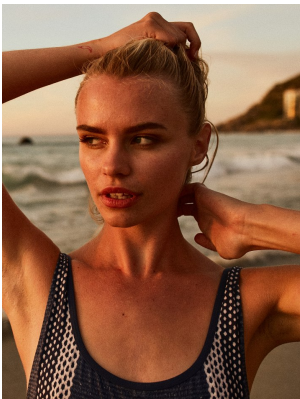

BOSS MODELS

CAPE TOWN

LISA KOEDOODER

Height: 174cm Bust: 83cm Waist: 63cm Hips: 92cm Shoe: 7 UK Hair: Blonde Eyes: Blue

BOSS MODELS

CAPE TOWN

LISA KOEDOODER

Height: 174cm Bust: 83cm Waist: 63cm Hips: 92cm Shoe: 7 UK Hair: Blonde Eyes: Blue

BOSS MODELS

CAPE TOWN

LISA KOEDOODER

Height: 174cm Bust: 83cm Waist: 63cm Hips: 92cm Shoe: 7 UK Hair: Blonde Eyes: Blue