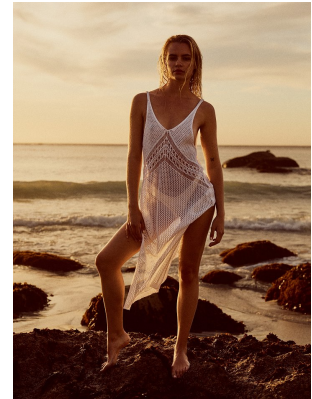

BOSS MODELS

CAPE TOWN

LISA KOEDOODER

Height: 174cm Bust: 83cm Waist: 63cm Hips: 92cm Shoe: 7 UK Hair: Blonde Eyes: Blue

BOSS MODELS

CAPE TOWN

LISA KOEDOODER

Height: 174cm Bust: 83cm Waist: 63cm Hips: 92cm Shoe: 7 UK Hair: Blonde Eyes: Blue

BOSS MODELS

CAPE TOWN

LISA KOEDOODER

Height: 174cm Bust: 83cm Waist: 63cm Hips: 92cm Shoe: 7 UK Hair: Blonde Eyes: Blue