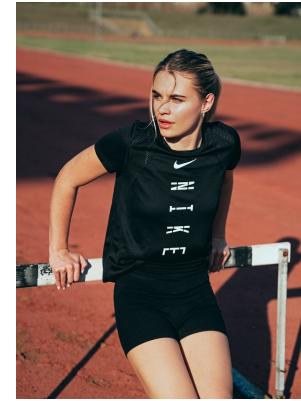

BOSS MODELS

CAPE TOWN

LISA KOEDOODER

Height: 174cm Bust: 83cm Waist: 63cm Hips: 92cm Shoe: 7 UK Hair: Blonde Eyes: Blue

BOSS MODELS

CAPE TOWN

LISA KOEDOODER

Height: 174cm Bust: 83cm Waist: 63cm Hips: 92cm Shoe: 7 UK Hair: Blonde Eyes: Blue

BOSS MODELS

CAPE TOWN

LISA KOEDOODER

Height: 174cm Bust: 83cm Waist: 63cm Hips: 92cm Shoe: 7 UK Hair: Blonde Eyes: Blue