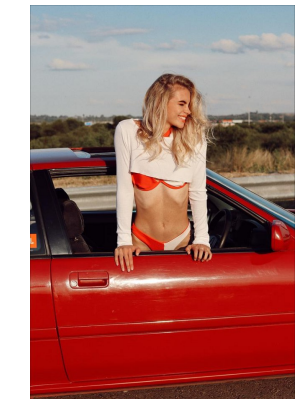

BOSS MODELS

CAPE TOWN

LISA KOEDOODER

Height: 174cm Bust: 83cm Waist: 63cm Hips: 92cm Shoe: 7 UK Hair: Blonde Eyes: Blue

BOSS MODELS

CAPE TOWN

LISA KOEDOODER

Height: 174cm Bust: 83cm Waist: 63cm Hips: 92cm Shoe: 7 UK Hair: Blonde Eyes: Blue

BOSS MODELS

CAPE TOWN

LISA KOEDOODER

Height: 174cm Bust: 83cm Waist: 63cm Hips: 92cm Shoe: 7 UK Hair: Blonde Eyes: Blue