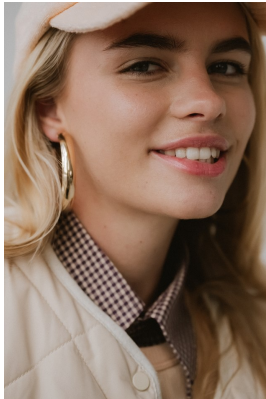

BOSS MODELS

CAPE TOWN

LISA KOEDOODER

Height: 174cm Bust: 83cm Waist: 63cm Hips: 92cm Shoe: 7 UK Hair: Blonde Eyes: Blue

BOSS MODELS

CAPE TOWN

LISA KOEDOODER

Height: 174cm Bust: 83cm Waist: 63cm Hips: 92cm Shoe: 7 UK Hair: Blonde Eyes: Blue

BOSS MODELS

CAPE TOWN

LISA KOEDOODER

Height: 174cm Bust: 83cm Waist: 63cm Hips: 92cm Shoe: 7 UK Hair: Blonde Eyes: Blue