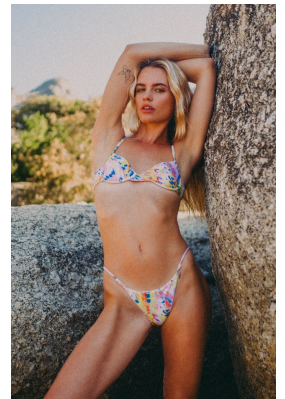

BOSS MODELS

CAPE TOWN

LISA KOEDOODER

Height: 174cm Bust: 83cm Waist: 63cm Hips: 92cm Shoe: 7 UK Hair: Blonde Eyes: Blue

BOSS MODELS

CAPE TOWN

LISA KOEDOODER

Height: 174cm Bust: 83cm Waist: 63cm Hips: 92cm Shoe: 7 UK Hair: Blonde Eyes: Blue

BOSS MODELS

CAPE TOWN

LISA KOEDOODER

Height: 174cm Bust: 83cm Waist: 63cm Hips: 92cm Shoe: 7 UK Hair: Blonde Eyes: Blue