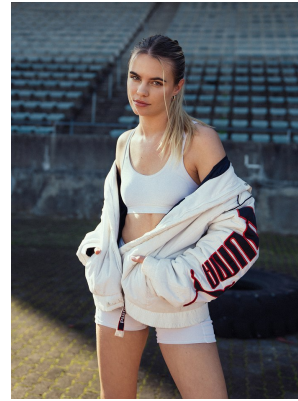

BOSS MODELS

CAPE TOWN

LISA KOEDOODER

Height: 174cm Bust: 83cm Waist: 63cm Hips: 92cm Shoe: 7 UK Hair: Blonde Eyes: Blue

BOSS MODELS

CAPE TOWN

LISA KOEDOODER

Height: 174cm Bust: 83cm Waist: 63cm Hips: 92cm Shoe: 7 UK Hair: Blonde Eyes: Blue

BOSS MODELS

CAPE TOWN

LISA KOEDOODER

Height: 174cm Bust: 83cm Waist: 63cm Hips: 92cm Shoe: 7 UK Hair: Blonde Eyes: Blue