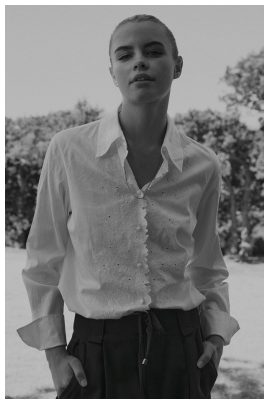

BOSS MODELS

CAPE TOWN

LISA KOEDOODER

Height: 174cm Bust: 83cm Waist: 63cm Hips: 92cm Shoe: 7 UK Hair: Blonde Eyes: Blue

BOSS MODELS

CAPE TOWN

LISA KOEDOODER

Height: 174cm Bust: 83cm Waist: 63cm Hips: 92cm Shoe: 7 UK Hair: Blonde Eyes: Blue

BOSS MODELS

CAPE TOWN

LISA KOEDOODER

Height: 174cm Bust: 83cm Waist: 63cm Hips: 92cm Shoe: 7 UK Hair: Blonde Eyes: Blue