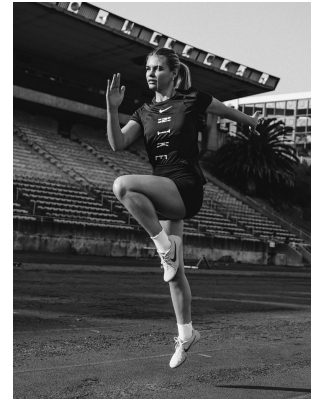

BOSS MODELS

CAPE TOWN

LISA KOEDOODER

Height: 174cm Bust: 83cm Waist: 63cm Hips: 92cm Shoe: 7 UK Hair: Blonde Eyes: Blue

BOSS MODELS

CAPE TOWN

LISA KOEDOODER

Height: 174cm Bust: 83cm Waist: 63cm Hips: 92cm Shoe: 7 UK Hair: Blonde Eyes: Blue

BOSS MODELS

CAPE TOWN

LISA KOEDOODER

Height: 174cm Bust: 83cm Waist: 63cm Hips: 92cm Shoe: 7 UK Hair: Blonde Eyes: Blue