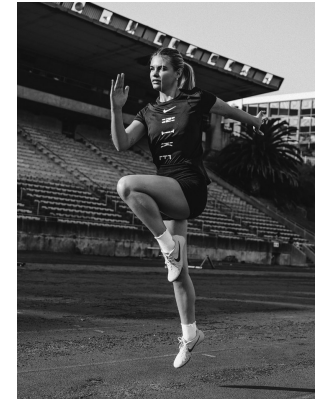

BOSS MODELS

CAPE TOWN

LISA KOEDOODER

Height: 174cm Bust: 83cm Waist: 63cm Hips: 92cm Shoe: 7 UK Hair: Blonde Eyes: Blue

BOSS MODELS

CAPE TOWN

LISA KOEDOODER

Height: 174cm Bust: 83cm Waist: 63cm Hips: 92cm Shoe: 7 UK Hair: Blonde Eyes: Blue

BOSS MODELS

CAPE TOWN

LISA KOEDOODER

Height: 174cm Bust: 83cm Waist: 63cm Hips: 92cm Shoe: 7 UK Hair: Blonde Eyes: Blue