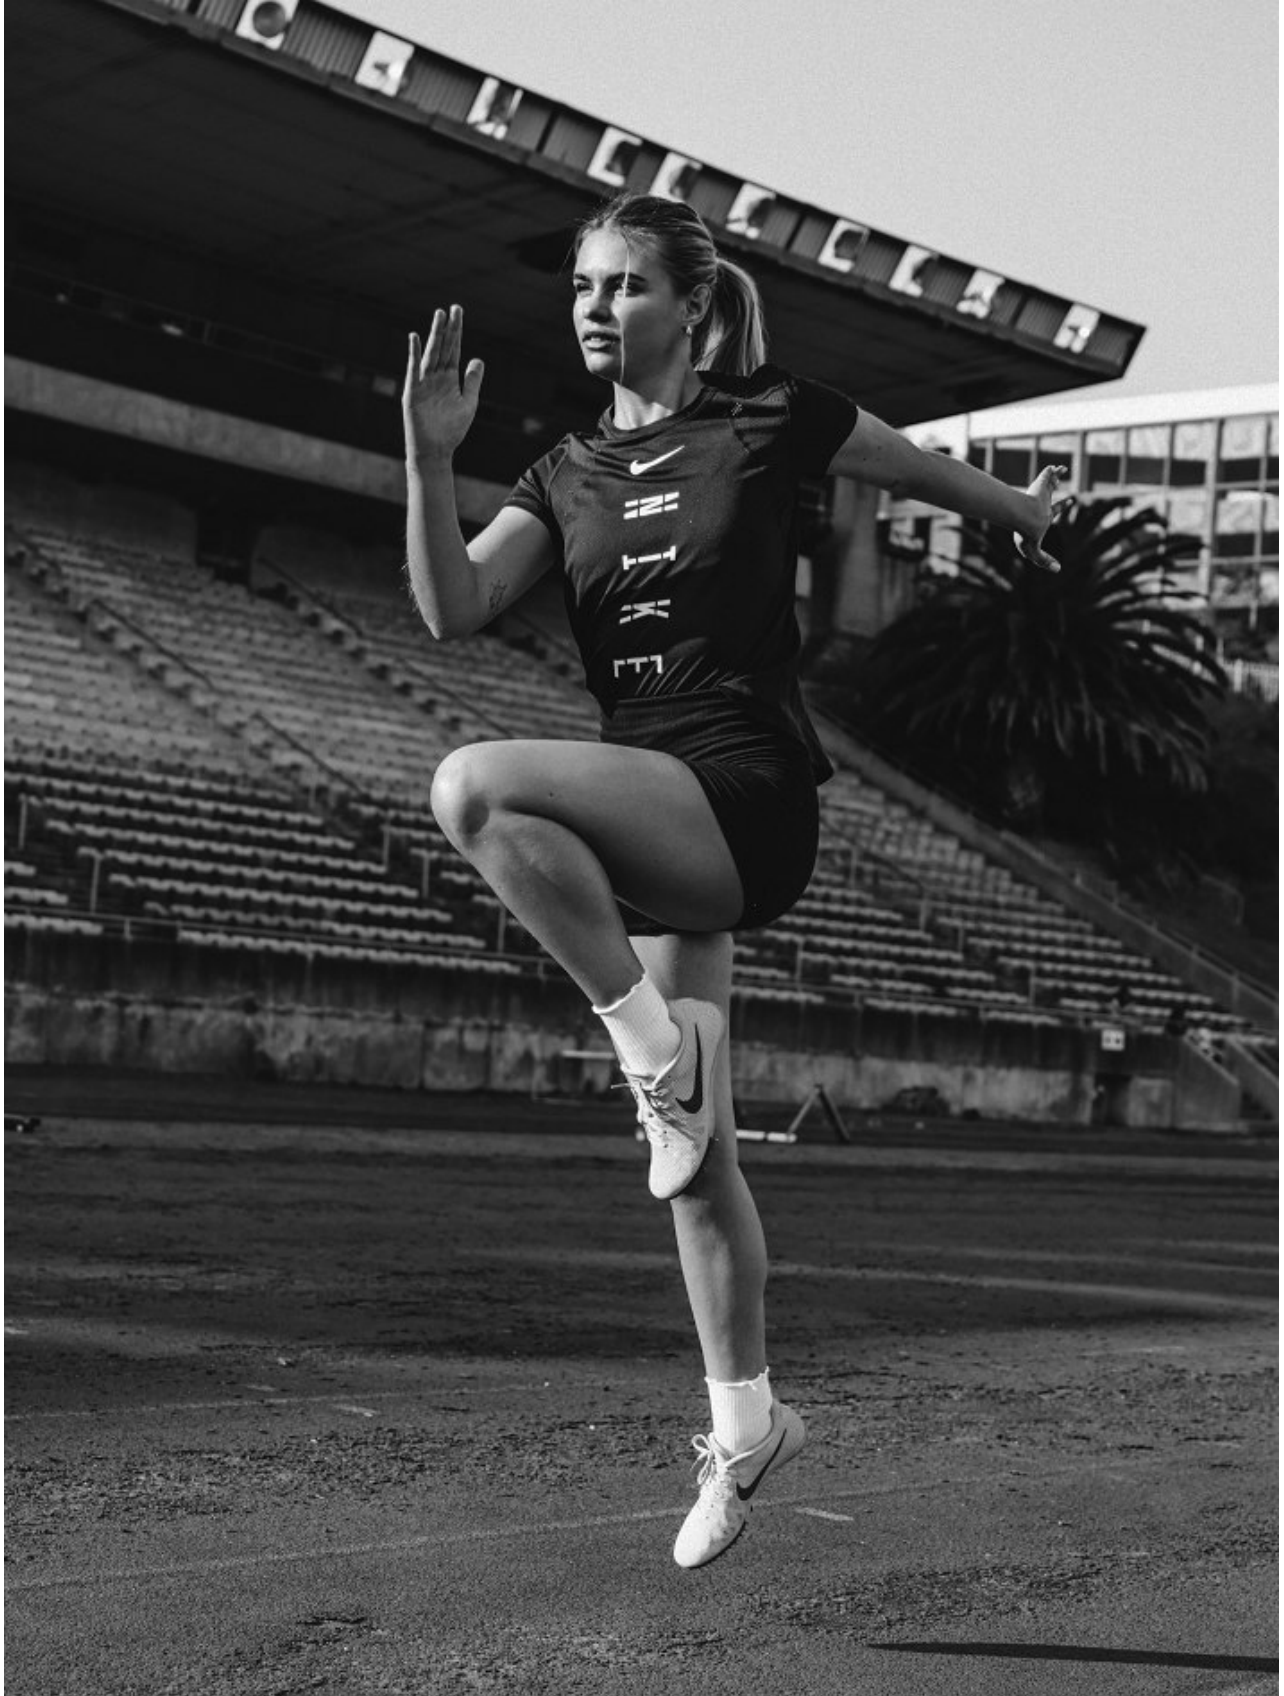

BOSS MODELS

CAPE TOWN

LISA KOEDOODER

Height: 174cm Bust: 83cm Waist: 63cm Hips: 92cm Shoe: 7 UK Hair: Blonde Eyes: Blue

BOSS MODELS

CAPE TOWN

LISA KOEDOODER

Height: 174cm Bust: 83cm Waist: 63cm Hips: 92cm Shoe: 7 UK Hair: Blonde Eyes: Blue