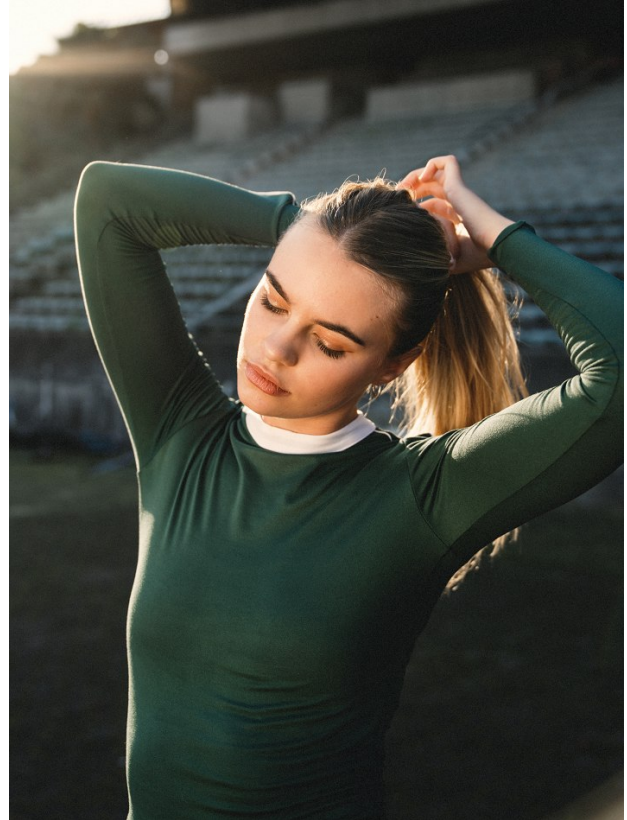

BOSS MODELS

CAPE TOWN

LISA KOEDOODER

Height: 174cm Bust: 83cm Waist: 63cm Hips: 92cm Shoe: 7 UK Hair: Blonde Eyes: Blue