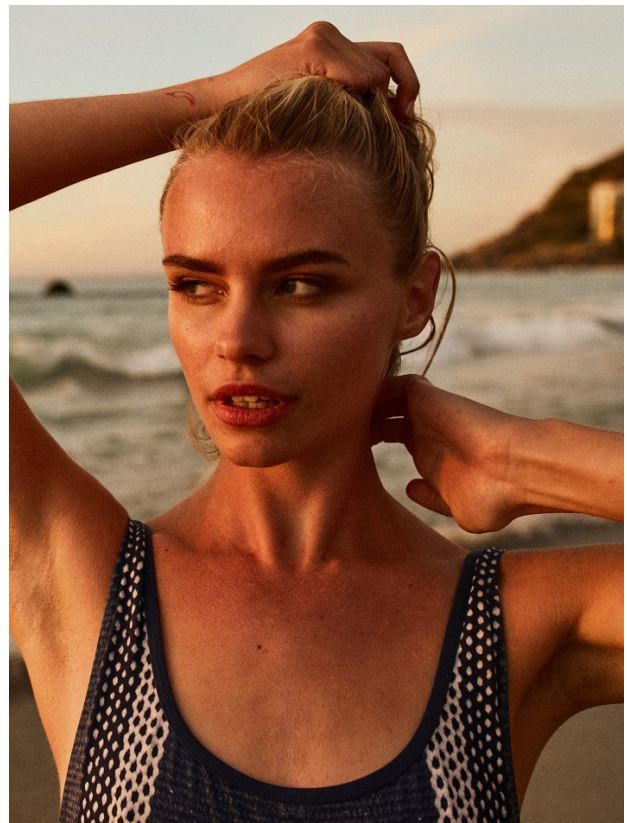

# BOSS MODELS

CAPE TOWN

LISA KOEDOODER

Height: 174cm Bust: 83cm Waist: 63cm Hips: 92cm Shoe: 7 UK Hair: Blonde Eyes: Blue