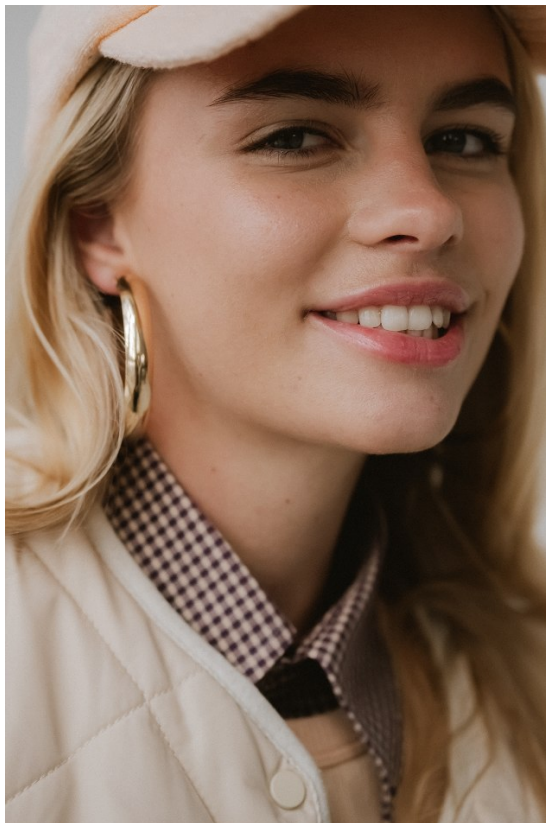

# BOSS MODELS

CAPE TOWN

LISA KOEDOODER

Height: 174cm Bust: 83cm Waist: 63cm Hips: 92cm Shoe: 7 UK Hair: Blonde Eyes: Blue