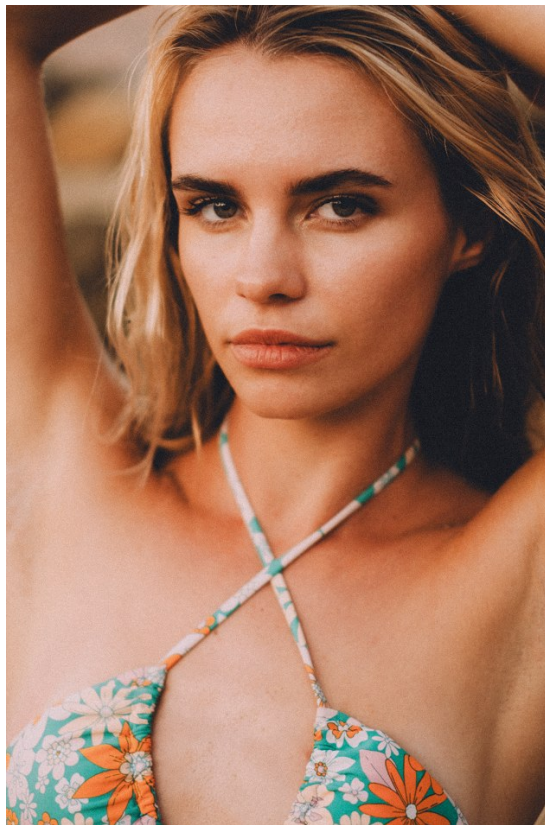

BOSS MODELS

CAPE TOWN

LISA KOEDOODER

Height: 174cm Bust: 83cm Waist: 63cm Hips: 92cm Shoe: 7 UK Hair: Blonde Eyes: Blue