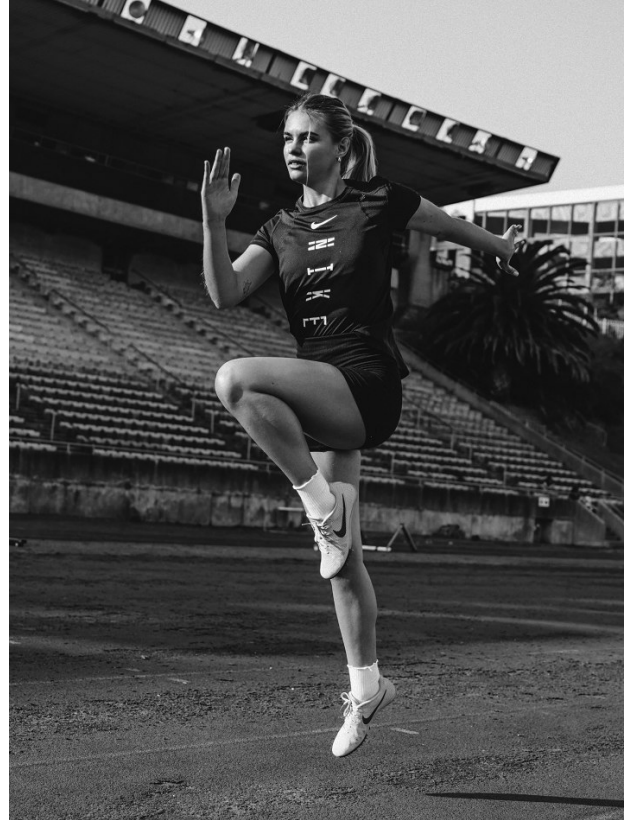

BOSS MODELS

CAPE TOWN

LISA KOEDOODER

Height: 174cm Bust: 83cm Waist: 63cm Hips: 92cm Shoe: 7 UK Hair: Blonde Eyes: Blue