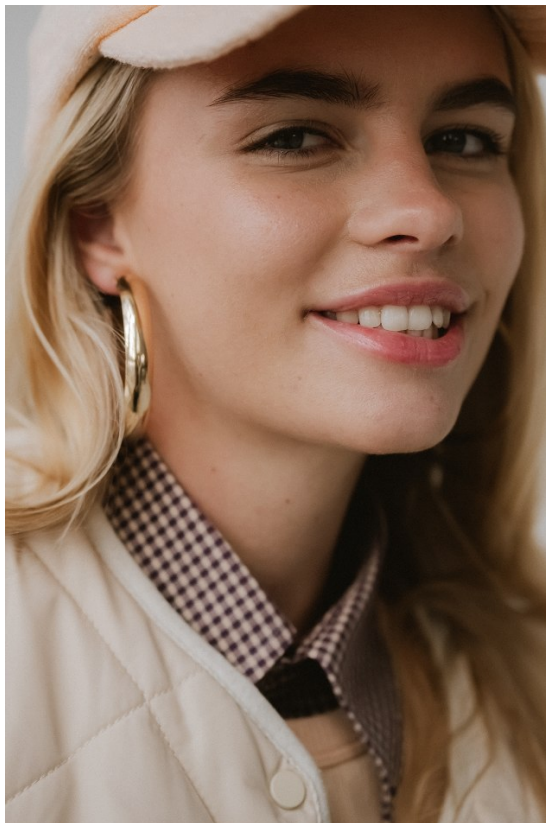

BOSS MODELS

CAPE TOWN

LISA KOEDOODER

Height: 174cm Bust: 83cm Waist: 63cm Hips: 92cm Shoe: 7 UK Hair: Blonde Eyes: Blue

BOSS MODELS

CAPE TOWN

LISA KOEDOODER

Height: 174cm Bust: 83cm Waist: 63cm Hips: 92cm Shoe: 7 UK Hair: Blonde Eyes: Blue