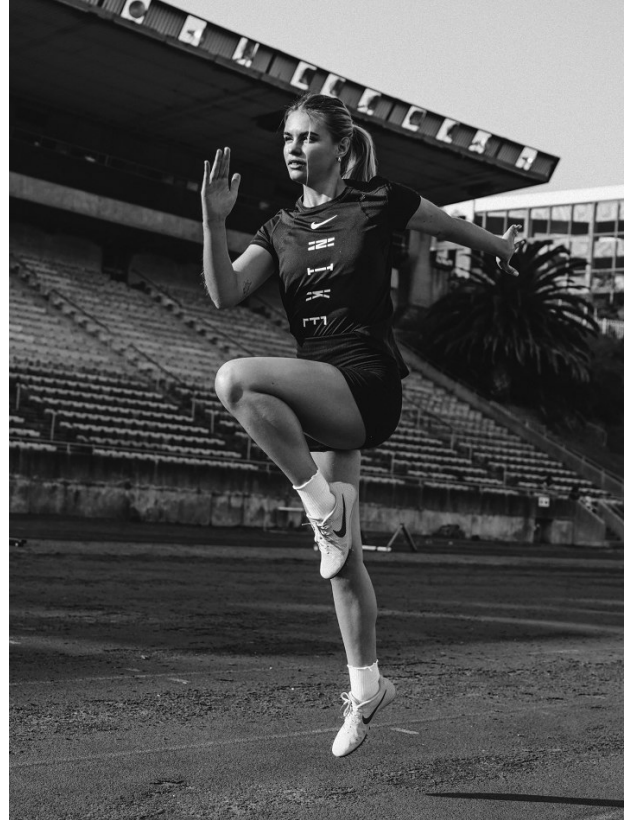

BOSS MODELS

CAPE TOWN

LISA KOEDOODER

Height: 174cm Bust: 83cm Waist: 63cm Hips: 92cm Shoe: 7 UK Hair: Blonde Eyes: Blue