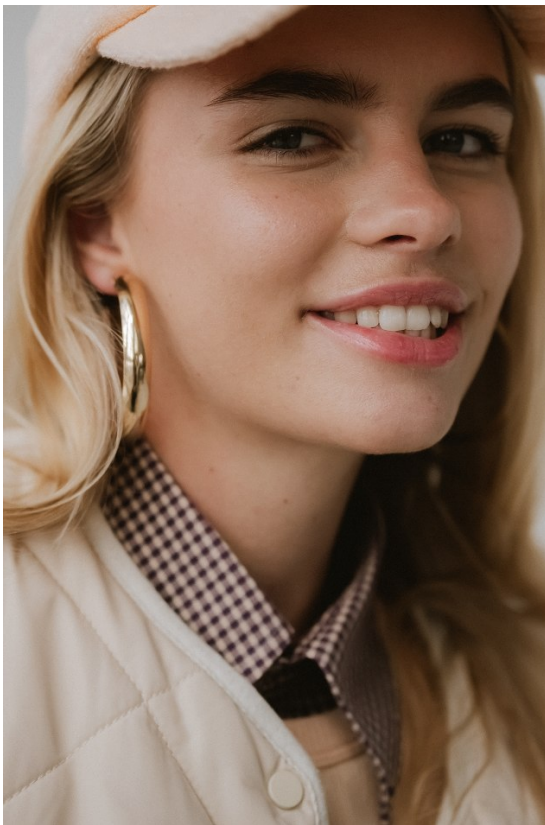

BOSS MODELS

CAPE TOWN

LISA KOEDOODER

Height: 174cm Bust: 83cm Waist: 63cm Hips: 92cm Shoe: 7 UK Hair: Blonde Eyes: Blue

BOSS MODELS

CAPE TOWN

LISA KOEDOODER

Height: 174cm Bust: 83cm Waist: 63cm Hips: 92cm Shoe: 7 UK Hair: Blonde Eyes: Blue