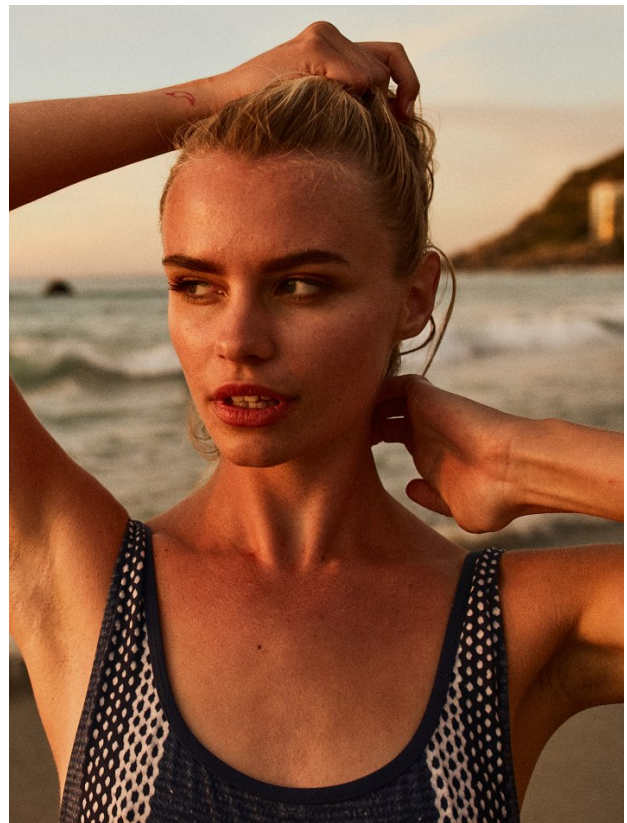

BOSS MODELS

CAPE TOWN

LISA KOEDOODER

Height: 174cm Bust: 83cm Waist: 63cm Hips: 92cm Shoe: 7 UK Hair: Blonde Eyes: Blue

BOSS MODELS

CAPE TOWN

LISA KOEDOODER

Height: 174cm Bust: 83cm Waist: 63cm Hips: 92cm Shoe: 7 UK Hair: Blonde Eyes: Blue