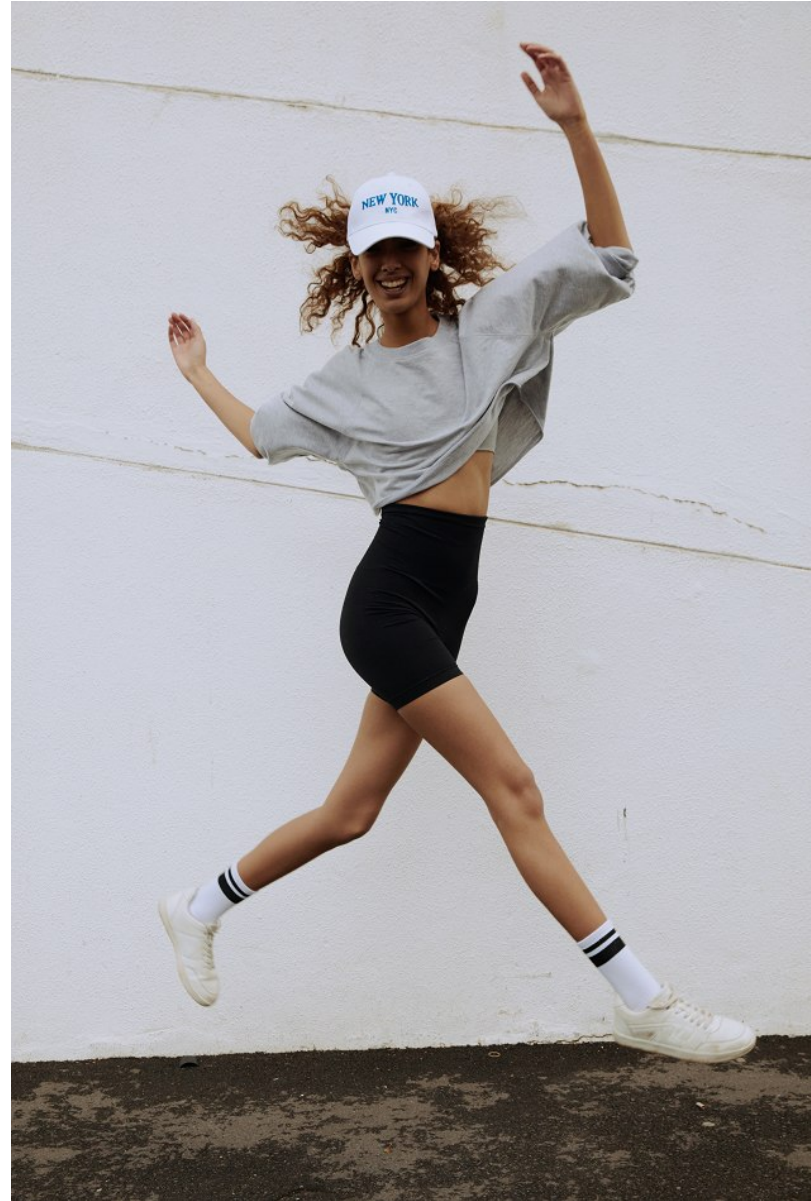

BOSS MODELS

CAPE TOWN

HANNAH JOELLE PETERSEN

Height: 174cm Bust: 78cm Waist: 61cm Hips: 88cm Shoe: 4.5 UK Hair: Brown Eyes: Brown

BOSS MODELS

CAPE TOWN

HANNAH JOELLE PETERSEN

Height: 174cm Bust: 78cm Waist: 61cm Hips: 88cm Shoe: 4.5 UK Hair: Brown Eyes: Brown