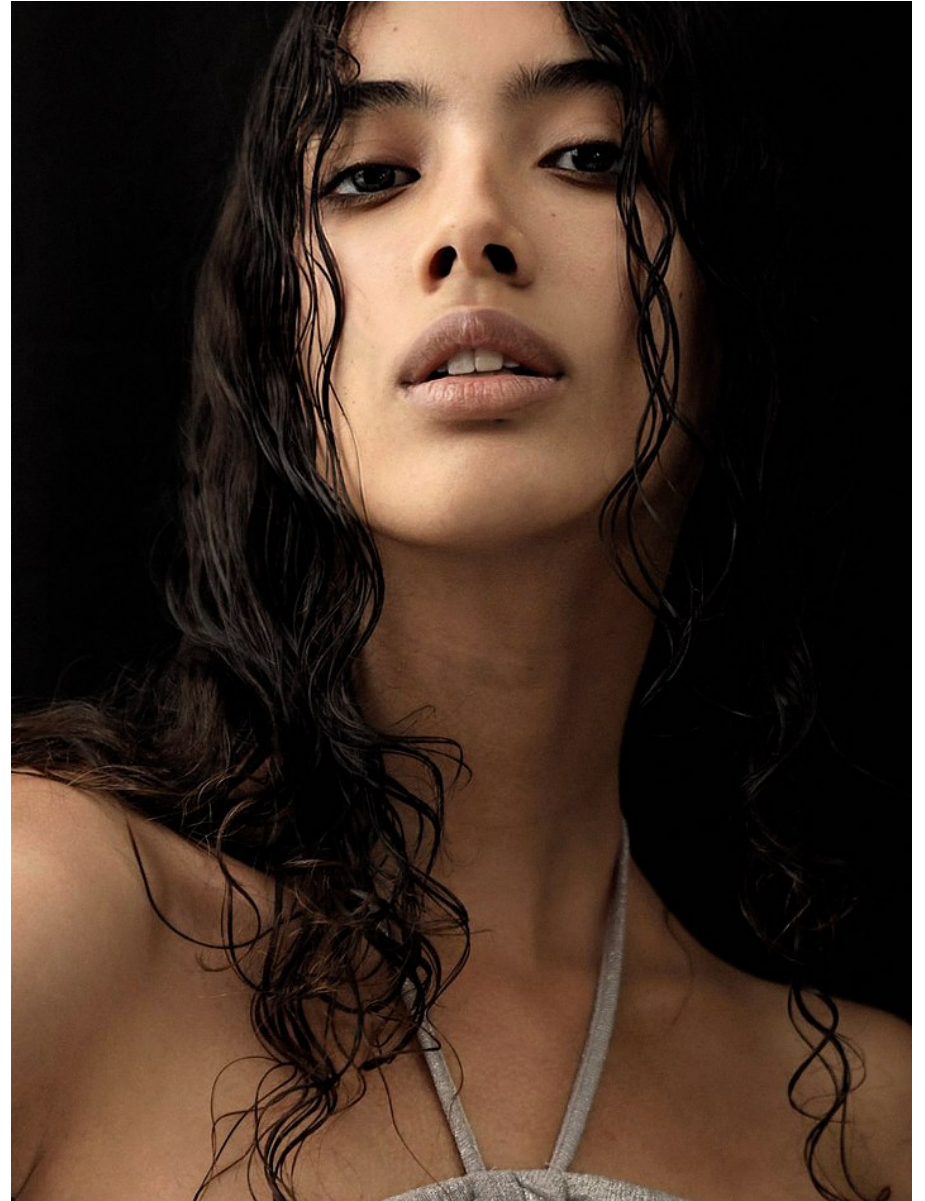

BOSS MODELS

CAPE TOWN

HANNAH JOELLE PETERSEN

Height: 174cm Bust: 78cm Waist: 61cm Hips: 88cm Shoe: 4.5 UK Hair: Brown Eyes: Brown