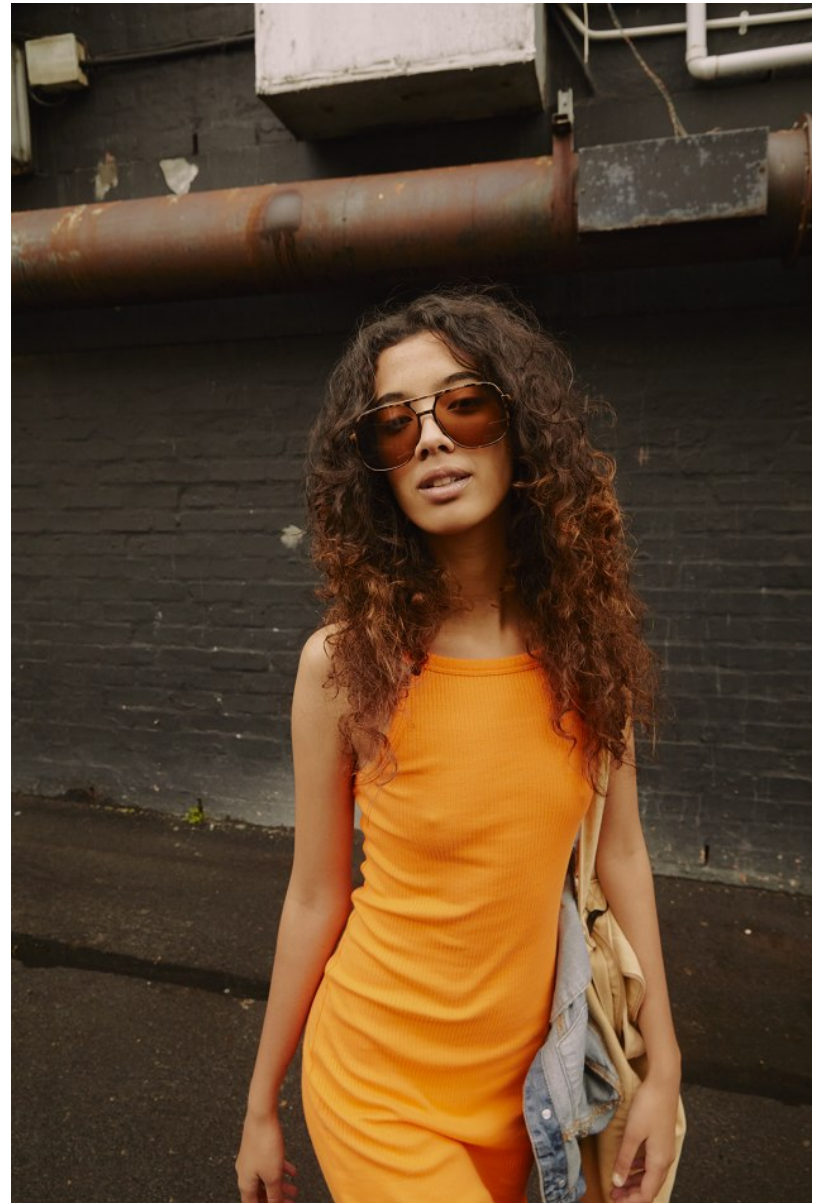

BOSS MODELS

CAPE TOWN

HANNAH JOELLE PETERSEN

Height: 174cm Bust: 78cm Waist: 61cm Hips: 88cm Shoe: 4.5 UK Hair: Brown Eyes: Brown

BOSS MODELS

CAPE TOWN

HANNAH JOELLE PETERSEN

Height: 174cm Bust: 78cm Waist: 61cm Hips: 88cm Shoe: 4.5 UK Hair: Brown Eyes: Brown