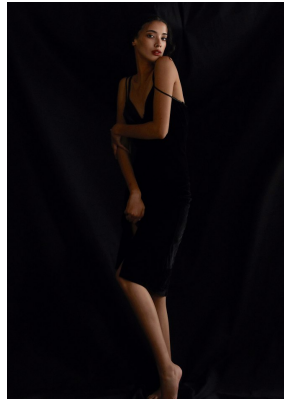

# BOSS MODELS

CAPE TOWN

HANNAH JOELLE PETERSEN

Height: 174cm Bust: 78cm Waist: 61cm Hips: 88cm Shoe: 4.5 UK Hair: Brown Eyes: Brown

# BOSS MODELS

CAPE TOWN