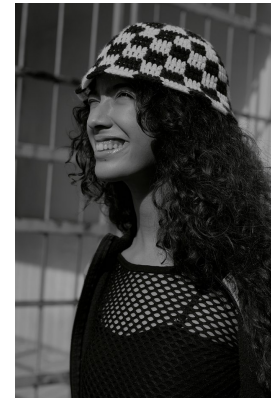

BOSS MODELS

CAPE TOWN

HANNAH JOELLE PETERSEN

Height: 174cm Bust: 78cm Waist: 61cm Hips: 88cm Shoe: 4.5 UK Hair: Brown Eyes: Brown

BOSS MODELS

CAPE TOWN

HANNAH JOELLE PETERSEN

Height: 174cm Bust: 78cm Waist: 61cm Hips: 88cm Shoe: 4.5 UK Hair: Brown Eyes: Brown

BOSS MODELS

CAPE TOWN

HANNAH JOELLE PETERSEN

Height: 174cm Bust: 78cm Waist: 61cm Hips: 88cm Shoe: 4.5 UK Hair: Brown Eyes: Brown