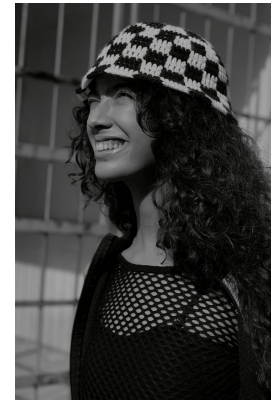

BOSS MODELS

CAPE TOWN

HANNAH JOELLE PETERSEN

Height: 174cm Bust: 78cm Waist: 61cm Hips: 88cm Shoe: 4.5 UK Hair: Brown Eyes: Brown

BOSS MODELS

CAPE TOWN

HANNAH JOELLE PETERSEN

Height: 174cm Bust: 78cm Waist: 61cm Hips: 88cm Shoe: 4.5 UK Hair: Brown Eyes: Brown

BOSS MODELS

CAPE TOWN

HANNAH JOELLE PETERSEN

Height: 174cm Bust: 78cm Waist: 61cm Hips: 88cm Shoe: 4.5 UK Hair: Brown Eyes: Brown