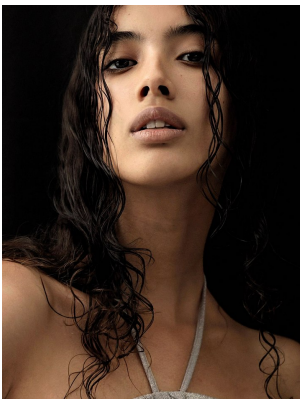

# BOSS MODELS

CAPE TOWN

HANNAH JOELLE PETERSEN

Height: 174cm Bust: 78cm Waist: 61cm Hips: 88cm Shoe: 4.5 UK Hair: Brown Eyes: Brown

# BOSS MODELS

CAPE TOWN