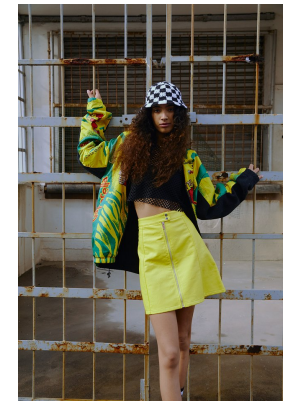

# BOSS MODELS

CAPE TOWN

HANNAH JOELLE PETERSEN

Height: 174cm Bust: 78cm Waist: 61cm Hips: 88cm Shoe: 4.5 UK Hair: Brown Eyes: Brown

# BOSS MODELS

CAPE TOWN