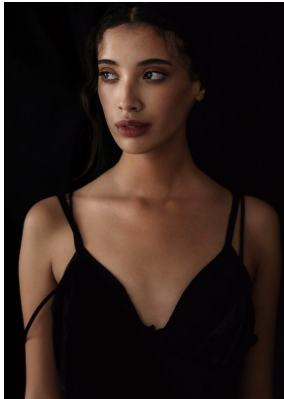

# BOSS MODELS

CAPE TOWN

HANNAH JOELLE PETERSEN

Height: 174cm Bust: 78cm Waist: 61cm Hips: 88cm Shoe: 4.5 UK Hair: Brown Eyes: Brown

# BOSS MODELS

CAPE TOWN

## HANNAH JOELLE PETERSEN

Height: 174cm Bust: 78cm Waist: 61cm Hips: 88cm Shoe: 4.5 UK Hair: Brown Eyes: Brown