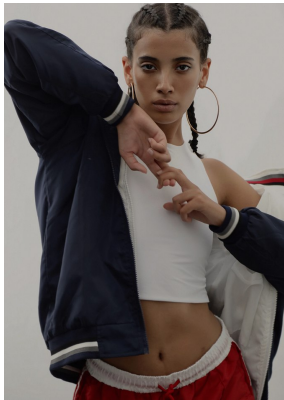

BOSS MODELS

CAPE TOWN

HANNAH JOELLE PETERSEN

Height: 174cm Bust: 78cm Waist: 61cm Hips: 88cm Shoe: 4.5 UK Hair: Brown Eyes: Brown

BOSS MODELS

CAPE TOWN

HANNAH JOELLE PETERSEN

Height: 174cm Bust: 78cm Waist: 61cm Hips: 88cm Shoe: 4.5 UK Hair: Brown Eyes: Brown

BOSS MODELS

CAPE TOWN

HANNAH JOELLE PETERSEN

Height: 174cm Bust: 78cm Waist: 61cm Hips: 88cm Shoe: 4.5 UK Hair: Brown Eyes: Brown