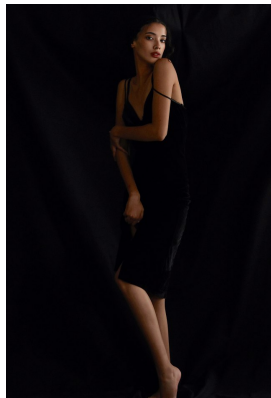

BOSS MODELS

CAPE TOWN

HANNAH JOELLE PETERSEN

Height: 174cm Bust: 78cm Waist: 61cm Hips: 88cm Shoe: 4.5 UK Hair: Brown Eyes: Brown

BOSS MODELS

CAPE TOWN

HANNAH JOELLE PETERSEN

Height: 174cm Bust: 78cm Waist: 61cm Hips: 88cm Shoe: 4.5 UK Hair: Brown Eyes: Brown

BOSS MODELS

CAPE TOWN

HANNAH JOELLE PETERSEN

Height: 174cm Bust: 78cm Waist: 61cm Hips: 88cm Shoe: 4.5 UK Hair: Brown Eyes: Brown