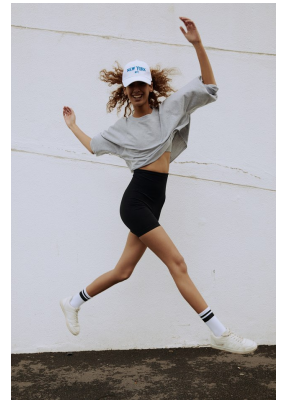

BOSS MODELS

CAPE TOWN

HANNAH JOELLE PETERSEN

Height: 174cm Bust: 78cm Waist: 61cm Hips: 88cm Shoe: 4.5 UK Hair: Brown Eyes: Brown

BOSS MODELS

CAPE TOWN

HANNAH JOELLE PETERSEN

Height: 174cm Bust: 78cm Waist: 61cm Hips: 88cm Shoe: 4.5 UK Hair: Brown Eyes: Brown