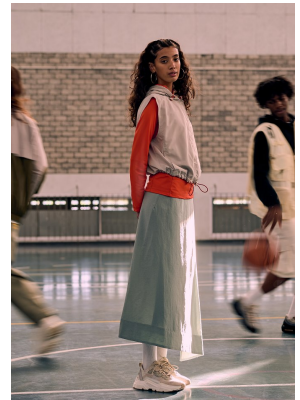

BOSS MODELS

CAPE TOWN

HANNAH JOELLE PETERSEN

Height: 174cm Bust: 78cm Waist: 61cm Hips: 88cm Shoe: 4.5 UK Hair: Brown Eyes: Brown

BOSS MODELS

CAPE TOWN

HANNAH JOELLE PETERSEN

Height: 174cm Bust: 78cm Waist: 61cm Hips: 88cm Shoe: 4.5 UK Hair: Brown Eyes: Brown

BOSS MODELS

CAPE TOWN

HANNAH JOELLE PETERSEN

Height: 174cm Bust: 78cm Waist: 61cm Hips: 88cm Shoe: 4.5 UK Hair: Brown Eyes: Brown