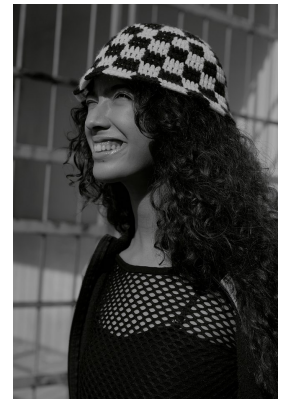

# BOSS MODELS

CAPE TOWN

HANNAH JOELLE PETERSEN

Height: 174cm Bust: 78cm Waist: 61cm Hips: 88cm Shoe: 4.5 UK Hair: Brown Eyes: Brown

# BOSS MODELS

CAPE TOWN