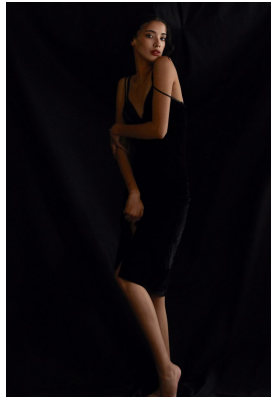

BOSS MODELS

CAPE TOWN

HANNAH JOELLE PETERSEN

Height: 174cm Bust: 78cm Waist: 61cm Hips: 88cm Shoe: 4.5 UK Hair: Brown Eyes: Brown

BOSS MODELS

CAPE TOWN

HANNAH JOELLE PETERSEN

Height: 174cm Bust: 78cm Waist: 61cm Hips: 88cm Shoe: 4.5 UK Hair: Brown Eyes: Brown

BOSS MODELS

CAPE TOWN

HANNAH JOELLE PETERSEN

Height: 174cm Bust: 78cm Waist: 61cm Hips: 88cm Shoe: 4.5 UK Hair: Brown Eyes: Brown