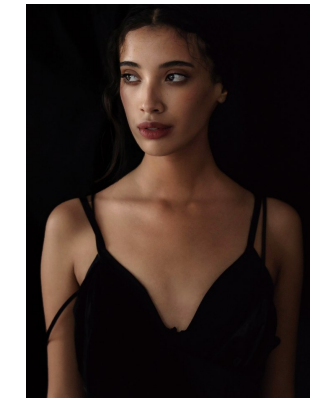

BOSS MODELS

CAPE TOWN

HANNAH JOELLE PETERSEN

Height: 174cm Bust: 78cm Waist: 61cm Hips: 88cm Shoe: 4.5 UK Hair: Brown Eyes: Brown

BOSS MODELS

CAPE TOWN

HANNAH JOELLE PETERSEN

Height: 174cm Bust: 78cm Waist: 61cm Hips: 88cm Shoe: 4.5 UK Hair: Brown Eyes: Brown

BOSS MODELS

CAPE TOWN

HANNAH JOELLE PETERSEN

Height: 174cm Bust: 78cm Waist: 61cm Hips: 88cm Shoe: 4.5 UK Hair: Brown Eyes: Brown