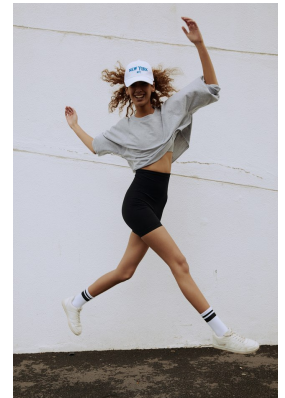

BOSS MODELS

CAPE TOWN

HANNAH JOELLE PETERSEN

Height: 174cm Bust: 78cm Waist: 61cm Hips: 88cm Shoe: 4.5 UK Hair: Brown Eyes: Brown

BOSS MODELS

CAPE TOWN

HANNAH JOELLE PETERSEN

Height: 174cm Bust: 78cm Waist: 61cm Hips: 88cm Shoe: 4.5 UK Hair: Brown Eyes: Brown