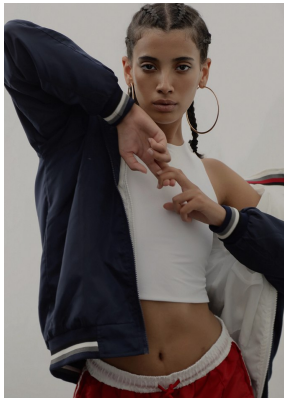

BOSS MODELS

CAPE TOWN

HANNAH JOELLE PETERSEN

Height: 174cm Bust: 78cm Waist: 61cm Hips: 88cm Shoe: 4.5 UK Hair: Brown Eyes: Brown

BOSS MODELS

CAPE TOWN

HANNAH JOELLE PETERSEN

Height: 174cm Bust: 78cm Waist: 61cm Hips: 88cm Shoe: 4.5 UK Hair: Brown Eyes: Brown

BOSS MODELS

CAPE TOWN

HANNAH JOELLE PETERSEN

Height: 174cm Bust: 78cm Waist: 61cm Hips: 88cm Shoe: 4.5 UK Hair: Brown Eyes: Brown