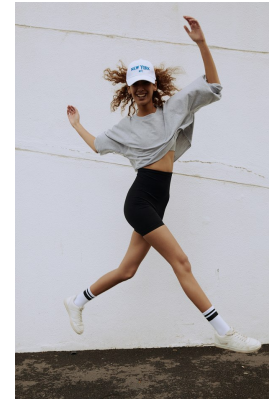

# BOSS MODELS

CAPE TOWN

HANNAH JOELLE PETERSEN

Height: 174cm Bust: 78cm Waist: 61cm Hips: 88cm Shoe: 4.5 UK Hair: Brown Eyes: Brown

# BOSS MODELS

CAPE TOWN