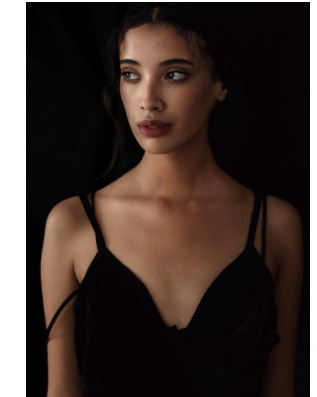

BOSS MODELS

CAPE TOWN

HANNAH JOELLE PETERSEN

Height: 174cm Bust: 78cm Waist: 61cm Hips: 88cm Shoe: 4.5 UK Hair: Brown Eyes: Brown

BOSS MODELS

CAPE TOWN

HANNAH JOELLE PETERSEN

Height: 174cm Bust: 78cm Waist: 61cm Hips: 88cm Shoe: 4.5 UK Hair: Brown Eyes: Brown

BOSS MODELS

CAPE TOWN

HANNAH JOELLE PETERSEN

Height: 174cm Bust: 78cm Waist: 61cm Hips: 88cm Shoe: 4.5 UK Hair: Brown Eyes: Brown