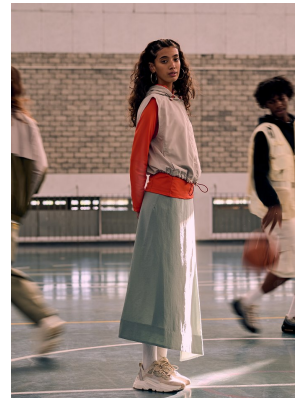

BOSS MODELS

CAPE TOWN

HANNAH JOELLE PETERSEN

Height: 174cm Bust: 78cm Waist: 61cm Hips: 88cm Shoe: 4.5 UK Hair: Brown Eyes: Brown

BOSS MODELS

CAPE TOWN

HANNAH JOELLE PETERSEN

Height: 174cm Bust: 78cm Waist: 61cm Hips: 88cm Shoe: 4.5 UK Hair: Brown Eyes: Brown

BOSS MODELS

CAPE TOWN

HANNAH JOELLE PETERSEN

Height: 174cm Bust: 78cm Waist: 61cm Hips: 88cm Shoe: 4.5 UK Hair: Brown Eyes: Brown