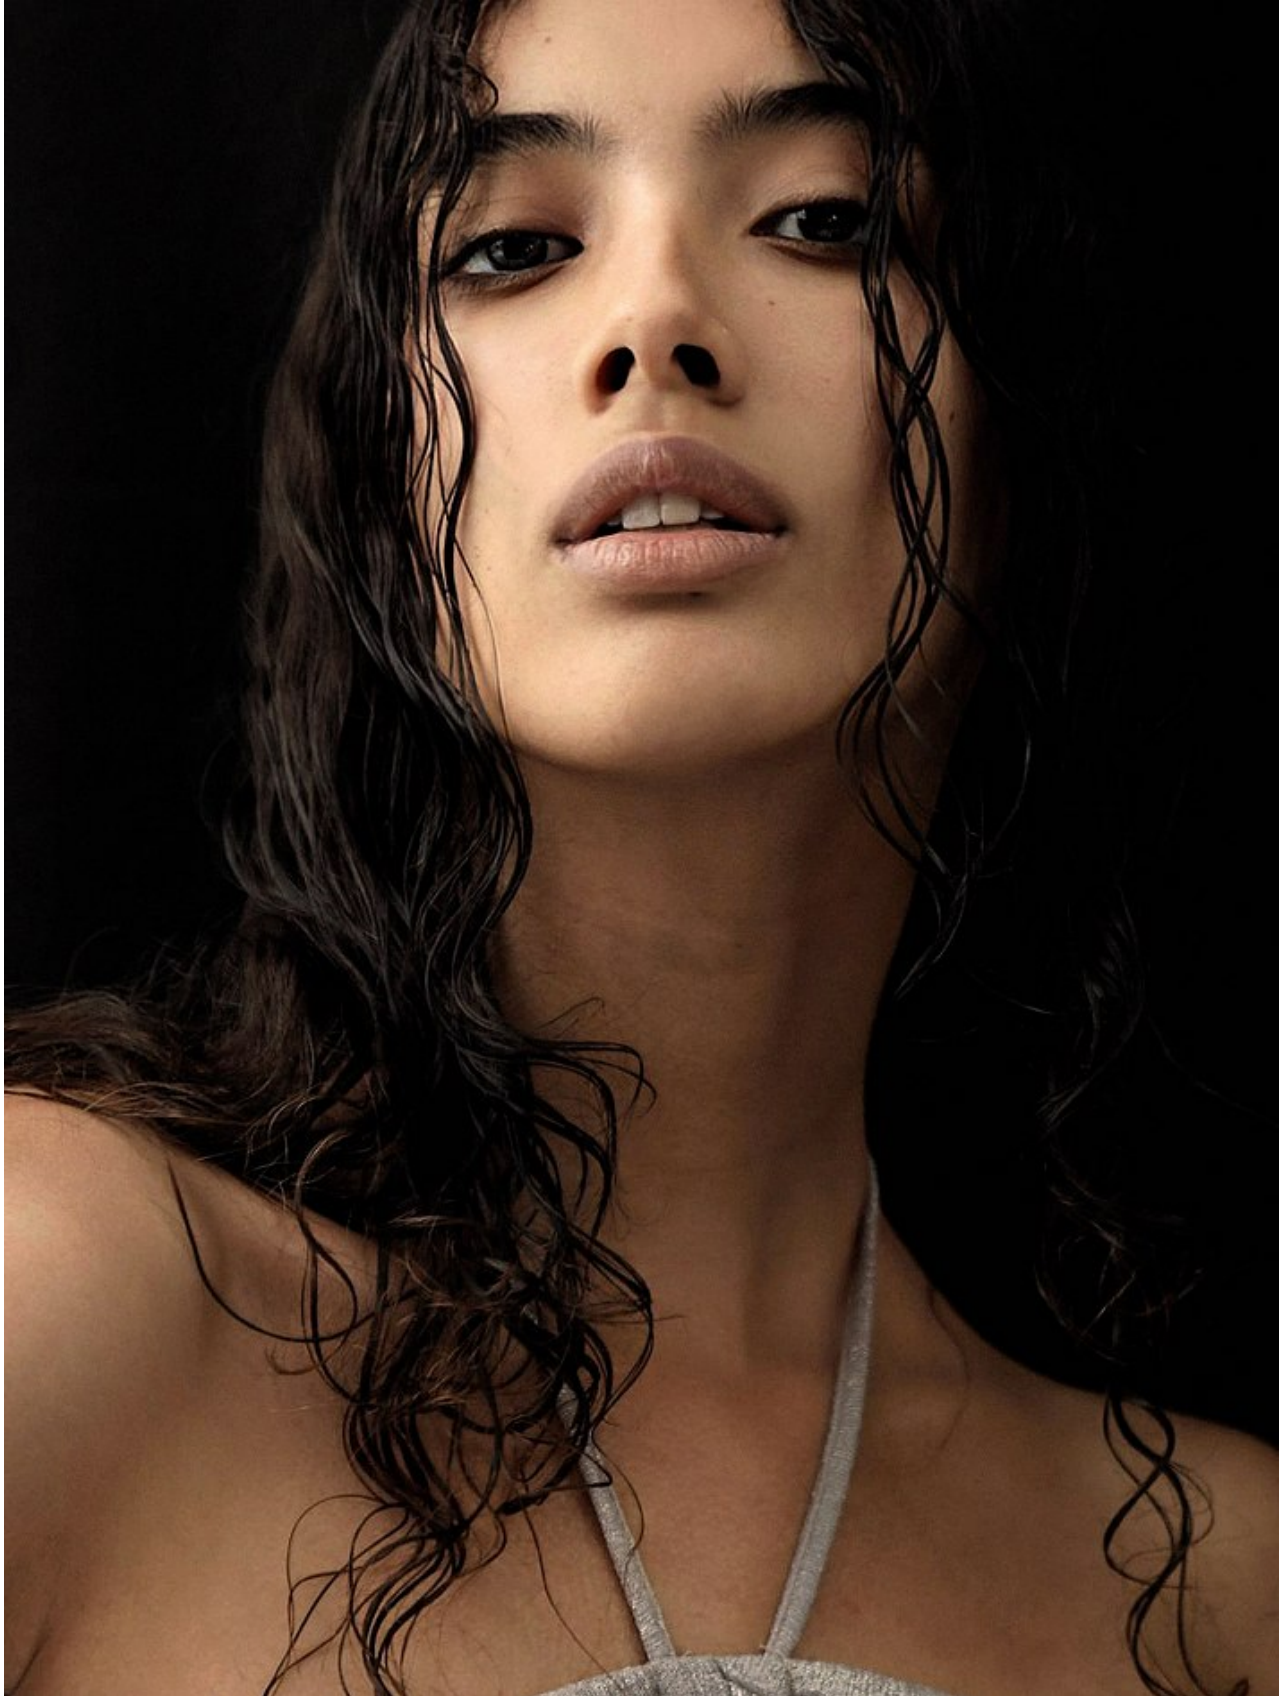

HANNAH JOELLE PETERSEN

BOSS MODELS

CAPE TOWN

HANNAH JOELLE PETERSEN

Height: 174cm Bust: 78cm Waist: 61cm Hips: 88cm Shoe: 4.5 UK Hair: Brown Eyes: Brown