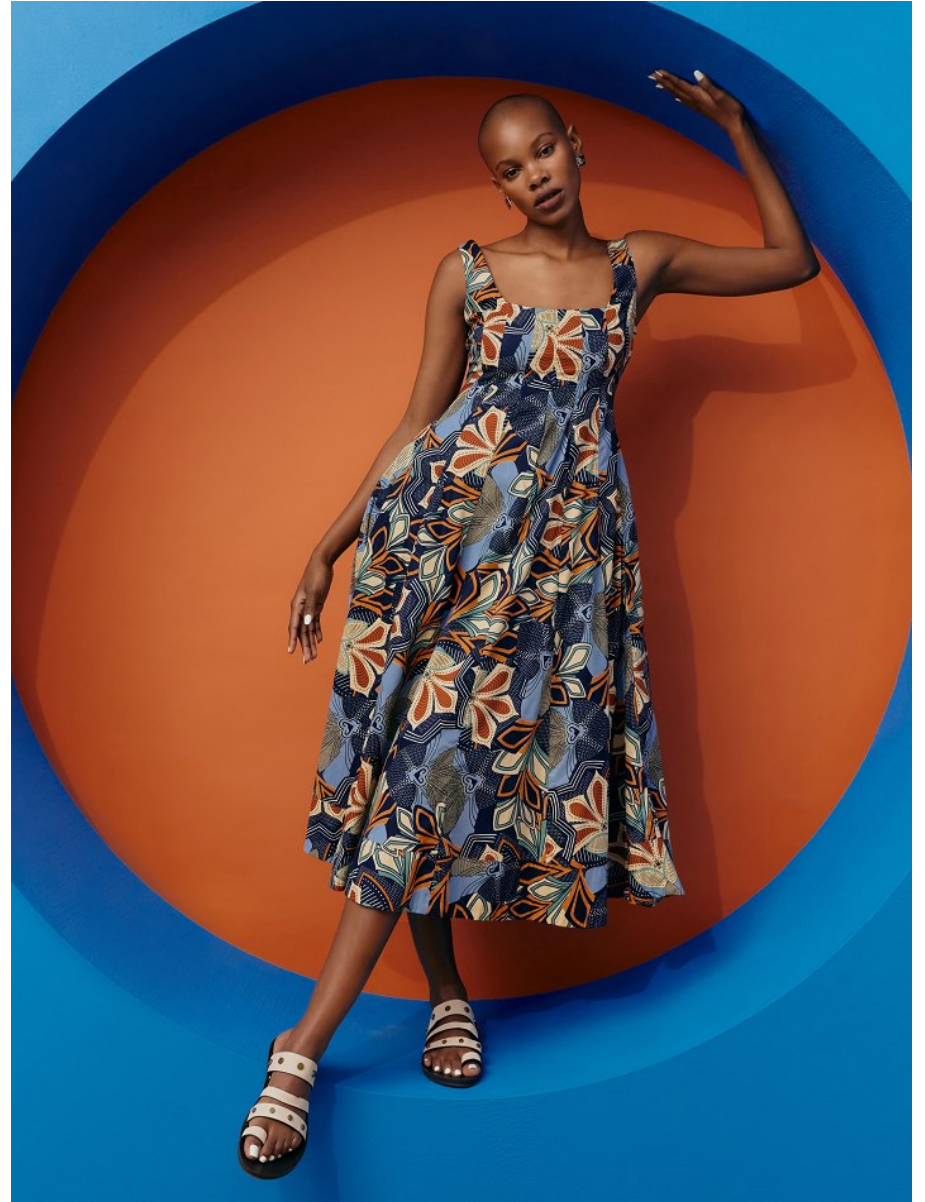

BOSS MODELS

CAPE TOWN

SINDISWA MASINGA

Height: 174cm Bust: 82cm Waist: 65cm Hips: 101cm Shoe: 6 UK Hair: Black Eyes: Brown