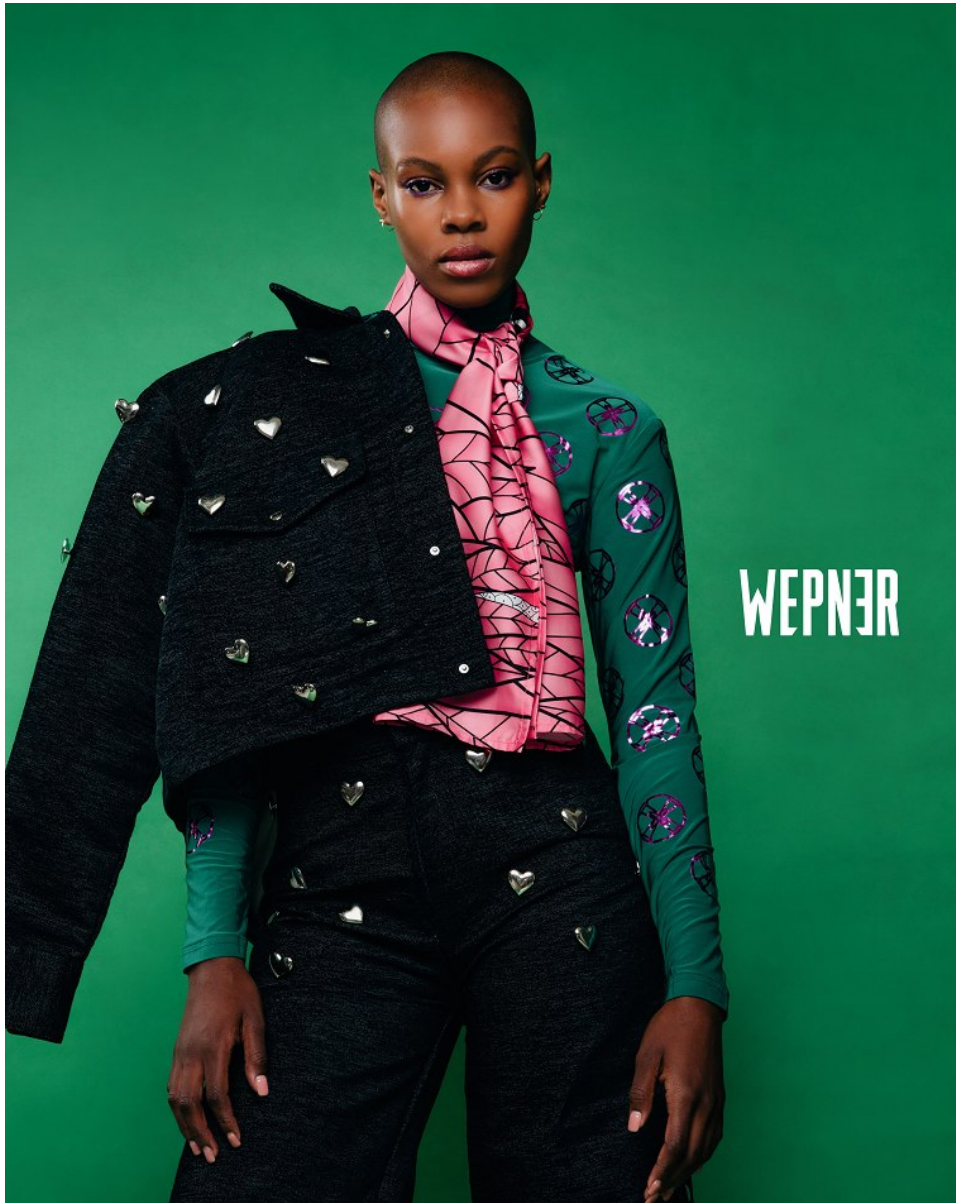

BOSS MODELS

CAPE TOWN

SINDISWA MASINGA

Height: 174cm Bust: 82cm Waist: 65cm Hips: 101cm Shoe: 6 UK Hair: Black Eyes: Brown