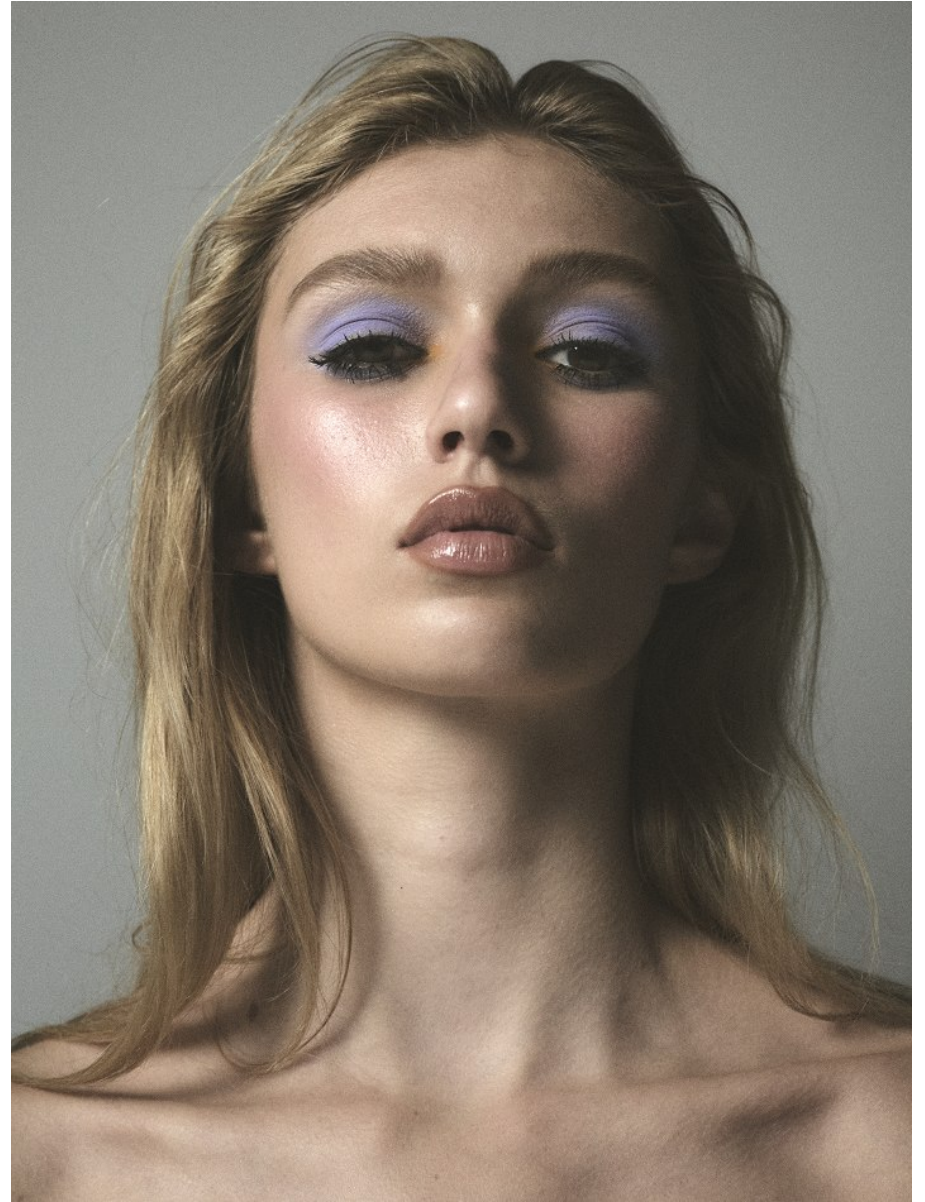

BOSS MODELS

CAPE TOWN

CHELSEY-JADE HURTER

Height: 178cm Bust: 82cm Waist: 62cm Hips: 86cm Shoe: 6.5 UK Hair: Blonde Eyes: Brown