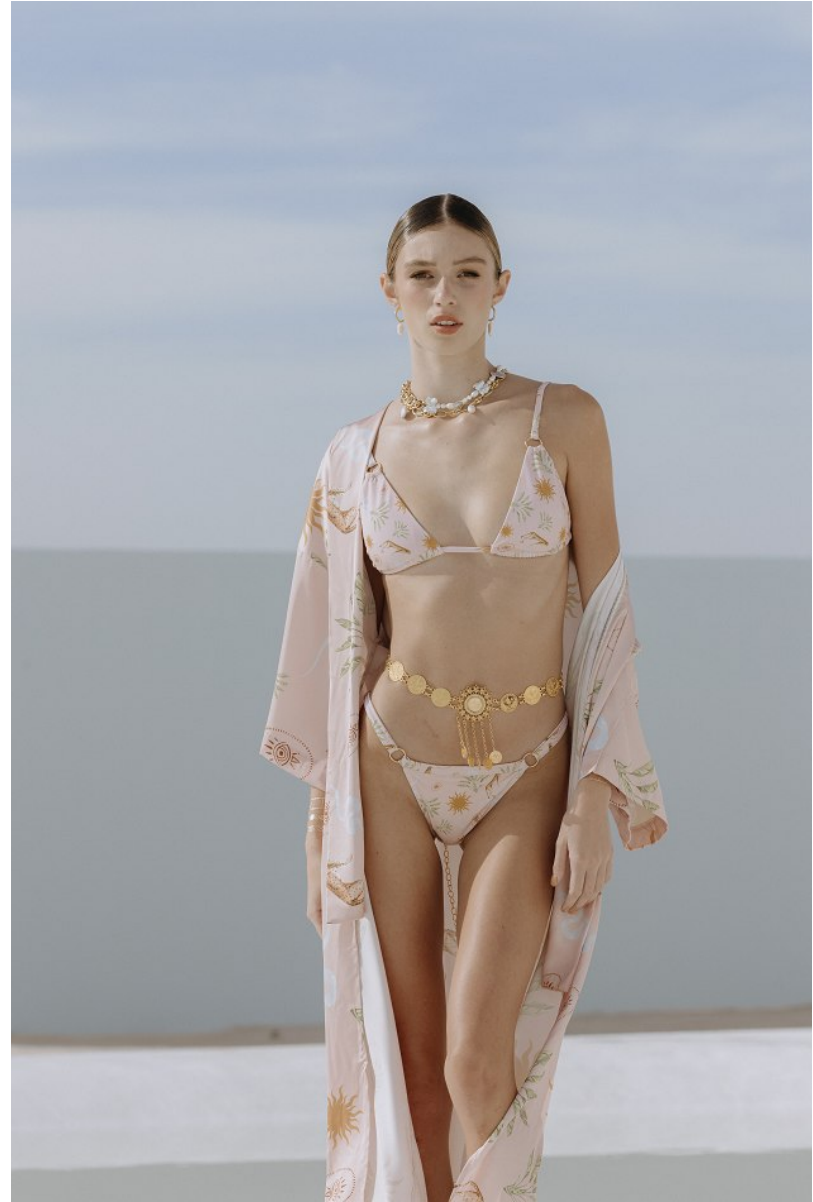

BOSS MODELS

CAPE TOWN

CHELSEY-JADE HURTER

Height: 178cm Bust: 82cm Waist: 62cm Hips: 86cm Shoe: 6.5 UK Hair: Blonde Eyes: Brown