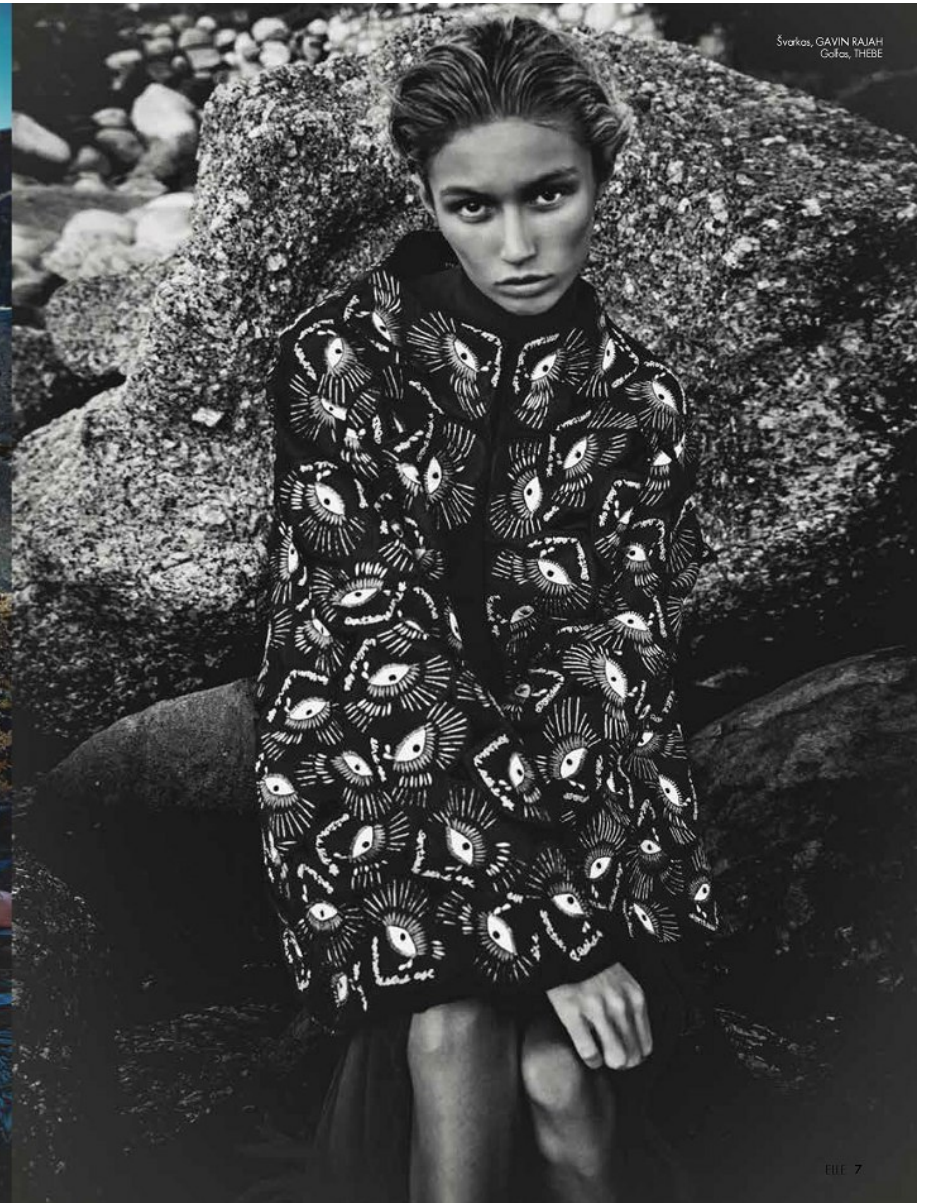

BOSS MODELS

CAPE TOWN

CHELSEY-JADE HURTER

Height: 178cm Bust: 82cm Waist: 62cm Hips: 86cm Shoe: 6.5 UK Hair: Blonde Eyes: Brown