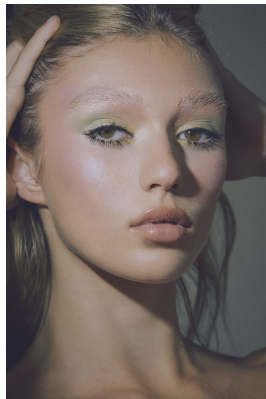

BOSS MODELS

CAPE TOWN

CHELSEY-JADE HURTER

Height: 178cm Bust: 83cm Waist: 62cm Hips: 86cm Shoe: 6.5 UK Hair: Blonde Eyes: Brown

BOSS MODELS

CAPE TOWN

CHELSEY-JADE HURTER

Height: 178cm Bust: 83cm Waist: 62cm Hips: 86cm Shoe: 6.5 UK Hair: Blonde Eyes: Brown

BOSS MODELS

CAPE TOWN

CHELSEY-JADE HURTER

Height: 178cm Bust: 83cm Waist: 62cm Hips: 86cm Shoe: 6.5 UK Hair: Blonde Eyes: Brown