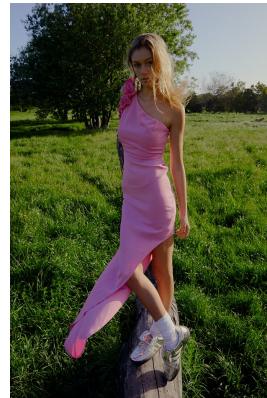

BOSS MODELS

CAPE TOWN

CHELSEY-JADE HURTER

Height: 178cm Bust: 82cm Waist: 62cm Hips: 86cm Shoe: 6.5 UK Hair: Blonde Eyes: Brown

BOSS MODELS

CAPE TOWN

CHELSEY-JADE HURTER

Height: 178cm Bust: 82cm Waist: 62cm Hips: 86cm Shoe: 6.5 UK Hair: Blonde Eyes: Brown

BOSS MODELS

CAPE TOWN

CHELSEY-JADE HURTER

Height: 178cm Bust: 82cm Waist: 62cm Hips: 86cm Shoe: 6.5 UK Hair: Blonde Eyes: Brown