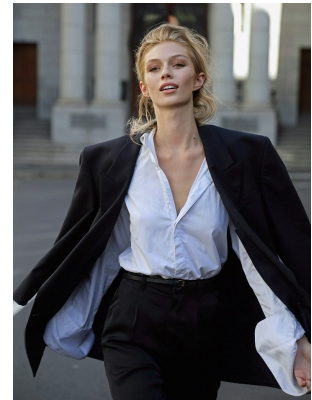

BOSS MODELS

CAPE TOWN

CHELSEY-JADE HURTER

Height: 178cm Bust: 83cm Waist: 62cm Hips: 86cm Shoe: 6.5 UK Hair: Blonde Eyes: Brown

BOSS MODELS

CAPE TOWN

CHELSEY-JADE HURTER

Height: 178cm Bust: 83cm Waist: 62cm Hips: 86cm Shoe: 6.5 UK Hair: Blonde Eyes: Brown

BOSS MODELS

CAPE TOWN

CHELSEY-JADE HURTER

Height: 178cm Bust: 83cm Waist: 62cm Hips: 86cm Shoe: 6.5 UK Hair: Blonde Eyes: Brown