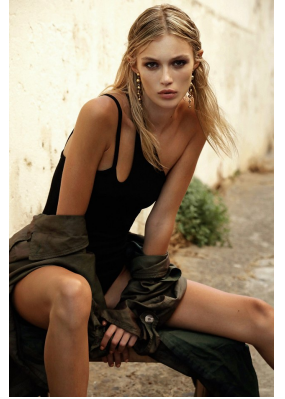

BOSS MODELS

CAPE TOWN

CHELSEY-JADE HURTER

Height: 178cm Bust: 82cm Waist: 62cm Hips: 86cm Shoe: 6.5 UK Hair: Blonde Eyes: Brown

BOSS MODELS

CAPE TOWN

CHELSEY-JADE HURTER

Height: 178cm Bust: 82cm Waist: 62cm Hips: 86cm Shoe: 6.5 UK Hair: Blonde Eyes: Brown

BOSS MODELS

CAPE TOWN

CHELSEY-JADE HURTER

Height: 178cm Bust: 82cm Waist: 62cm Hips: 86cm Shoe: 6.5 UK Hair: Blonde Eyes: Brown