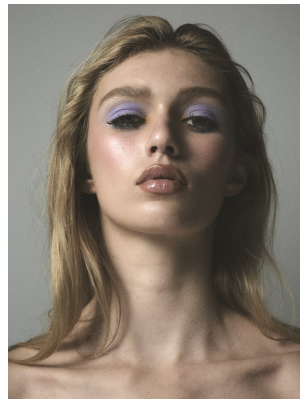

BOSS MODELS

CAPE TOWN

CHELSEY-JADE HURTER

Height: 178cm Bust: 83cm Waist: 62cm Hips: 86cm Shoe: 6.5 UK Hair: Blonde Eyes: Brown

BOSS MODELS

CAPE TOWN

CHELSEY-JADE HURTER

Height: 178cm Bust: 83cm Waist: 62cm Hips: 86cm Shoe: 6.5 UK Hair: Blonde Eyes: Brown

BOSS MODELS

CAPE TOWN

CHELSEY-JADE HURTER

Height: 178cm Bust: 83cm Waist: 62cm Hips: 86cm Shoe: 6.5 UK Hair: Blonde Eyes: Brown