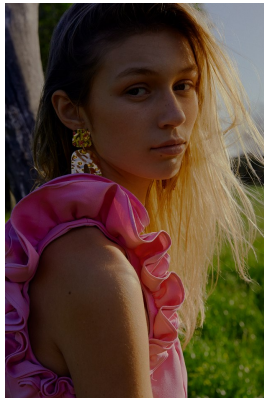

BOSS MODELS

CAPE TOWN

CHELSEY-JADE HURTER

Height: 178cm Bust: 82cm Waist: 62cm Hips: 86cm Shoe: 6.5 UK Hair: Blonde Eyes: Brown

BOSS MODELS

CAPE TOWN

CHELSEY-JADE HURTER

Height: 178cm Bust: 82cm Waist: 62cm Hips: 86cm Shoe: 6.5 UK Hair: Blonde Eyes: Brown

BOSS MODELS

CAPE TOWN

CHELSEY-JADE HURTER

Height: 178cm Bust: 82cm Waist: 62cm Hips: 86cm Shoe: 6.5 UK Hair: Blonde Eyes: Brown