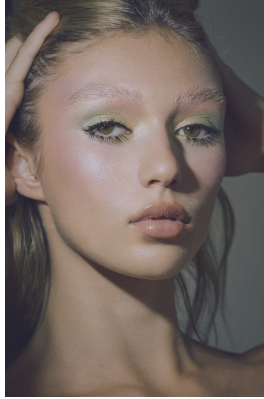

BOSS MODELS

CAPE TOWN

CHELSEY-JADE HURTER

Height: 178cm Bust: 82cm Waist: 62cm Hips: 86cm Shoe: 6.5 UK Hair: Blonde Eyes: Brown

BOSS MODELS

CAPE TOWN

CHELSEY-JADE HURTER

Height: 178cm Bust: 82cm Waist: 62cm Hips: 86cm Shoe: 6.5 UK Hair: Blonde Eyes: Brown

BOSS MODELS

CAPE TOWN

CHELSEY-JADE HURTER

Height: 178cm Bust: 82cm Waist: 62cm Hips: 86cm Shoe: 6.5 UK Hair: Blonde Eyes: Brown