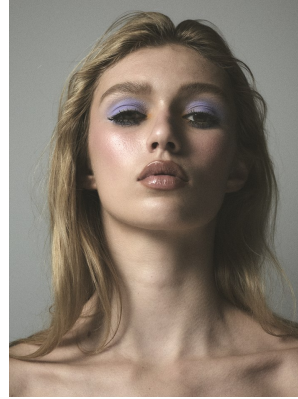

BOSS MODELS

CAPE TOWN

CHELSEY-JADE HURTER

Height: 178cm Bust: 82cm Waist: 62cm Hips: 86cm Shoe: 6.5 UK Hair: Blonde Eyes: Brown

BOSS MODELS

CAPE TOWN

CHELSEY-JADE HURTER

Height: 178cm Bust: 82cm Waist: 62cm Hips: 86cm Shoe: 6.5 UK Hair: Blonde Eyes: Brown

BOSS MODELS

CAPE TOWN

CHELSEY-JADE HURTER

Height: 178cm Bust: 82cm Waist: 62cm Hips: 86cm Shoe: 6.5 UK Hair: Blonde Eyes: Brown