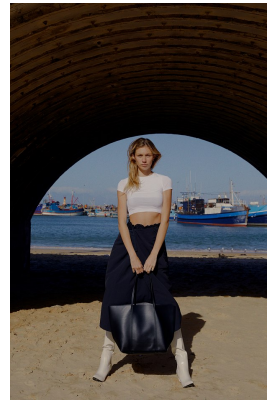

BOSS MODELS

CAPE TOWN

CHELSEY-JADE HURTER

Height: 178cm Bust: 83cm Waist: 62cm Hips: 86cm Shoe: 6.5 UK Hair: Blonde Eyes: Brown

BOSS MODELS

CAPE TOWN

CHELSEY-JADE HURTER

Height: 178cm Bust: 83cm Waist: 62cm Hips: 86cm Shoe: 6.5 UK Hair: Blonde Eyes: Brown

BOSS MODELS

CAPE TOWN

CHELSEY-JADE HURTER

Height: 178cm Bust: 83cm Waist: 62cm Hips: 86cm Shoe: 6.5 UK Hair: Blonde Eyes: Brown