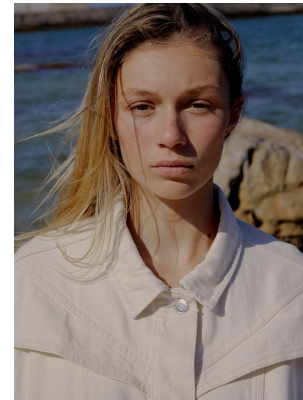

BOSS MODELS

CAPE TOWN

CHELSEY-JADE HURTER

Height: 178cm Bust: 83cm Waist: 62cm Hips: 86cm Shoe: 6.5 UK Hair: Blonde Eyes: Brown

BOSS MODELS

CAPE TOWN

CHELSEY-JADE HURTER

Height: 178cm Bust: 83cm Waist: 62cm Hips: 86cm Shoe: 6.5 UK Hair: Blonde Eyes: Brown

BOSS MODELS

CAPE TOWN

CHELSEY-JADE HURTER

Height: 178cm Bust: 83cm Waist: 62cm Hips: 86cm Shoe: 6.5 UK Hair: Blonde Eyes: Brown