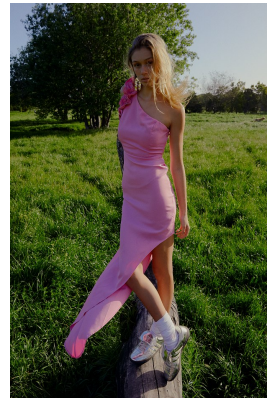

BOSS MODELS

CAPE TOWN

CHELSEY-JADE HURTER

Height: 178cm Bust: 83cm Waist: 62cm Hips: 86cm Shoe: 6.5 UK Hair: Blonde Eyes: Brown

BOSS MODELS

CAPE TOWN

CHELSEY-JADE HURTER

Height: 178cm Bust: 83cm Waist: 62cm Hips: 86cm Shoe: 6.5 UK Hair: Blonde Eyes: Brown

BOSS MODELS

CAPE TOWN

CHELSEY-JADE HURTER

Height: 178cm Bust: 83cm Waist: 62cm Hips: 86cm Shoe: 6.5 UK Hair: Blonde Eyes: Brown