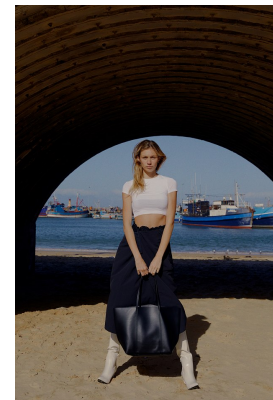

BOSS MODELS

CAPE TOWN

CHELSEY-JADE HURTER

Height: 178cm Bust: 82cm Waist: 62cm Hips: 86cm Shoe: 6.5 UK Hair: Blonde Eyes: Brown

BOSS MODELS

CAPE TOWN

CHELSEY-JADE HURTER

Height: 178cm Bust: 82cm Waist: 62cm Hips: 86cm Shoe: 6.5 UK Hair: Blonde Eyes: Brown

BOSS MODELS

CAPE TOWN

CHELSEY-JADE HURTER

Height: 178cm Bust: 82cm Waist: 62cm Hips: 86cm Shoe: 6.5 UK Hair: Blonde Eyes: Brown