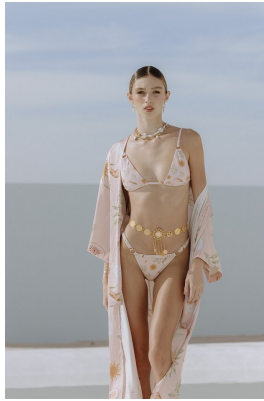

BOSS MODELS

CAPE TOWN

CHELSEY-JADE HURTER

Height: 178cm Bust: 83cm Waist: 62cm Hips: 86cm Shoe: 6.5 UK Hair: Blonde Eyes: Brown

BOSS MODELS

CAPE TOWN

CHELSEY-JADE HURTER

Height: 178cm Bust: 83cm Waist: 62cm Hips: 86cm Shoe: 6.5 UK Hair: Blonde Eyes: Brown

BOSS MODELS

CAPE TOWN

CHELSEY-JADE HURTER

Height: 178cm Bust: 83cm Waist: 62cm Hips: 86cm Shoe: 6.5 UK Hair: Blonde Eyes: Brown