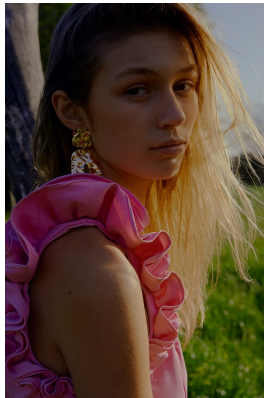

BOSS MODELS

CAPE TOWN

CHELSEY-JADE HURTER

Height: 178cm Bust: 83cm Waist: 62cm Hips: 86cm Shoe: 6.5 UK Hair: Blonde Eyes: Brown

BOSS MODELS

CAPE TOWN

CHELSEY-JADE HURTER

Height: 178cm Bust: 83cm Waist: 62cm Hips: 86cm Shoe: 6.5 UK Hair: Blonde Eyes: Brown

BOSS MODELS

CAPE TOWN

CHELSEY-JADE HURTER

Height: 178cm Bust: 83cm Waist: 62cm Hips: 86cm Shoe: 6.5 UK Hair: Blonde Eyes: Brown