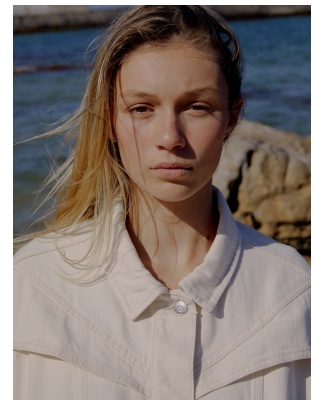

BOSS MODELS

CAPE TOWN

CHELSEY-JADE HURTER

Height: 178cm Bust: 82cm Waist: 62cm Hips: 86cm Shoe: 6.5 UK Hair: Blonde Eyes: Brown

BOSS MODELS

CAPE TOWN

CHELSEY-JADE HURTER

Height: 178cm Bust: 82cm Waist: 62cm Hips: 86cm Shoe: 6.5 UK Hair: Blonde Eyes: Brown

BOSS MODELS

CAPE TOWN

CHELSEY-JADE HURTER

Height: 178cm Bust: 82cm Waist: 62cm Hips: 86cm Shoe: 6.5 UK Hair: Blonde Eyes: Brown