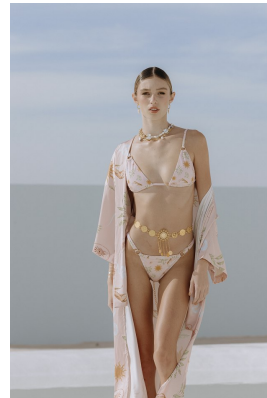

BOSS MODELS

CAPE TOWN

CHELSEY-JADE HURTER

Height: 178cm Bust: 82cm Waist: 62cm Hips: 86cm Shoe: 6.5 UK Hair: Blonde Eyes: Brown

BOSS MODELS

CAPE TOWN

CHELSEY-JADE HURTER

Height: 178cm Bust: 82cm Waist: 62cm Hips: 86cm Shoe: 6.5 UK Hair: Blonde Eyes: Brown

BOSS MODELS

CAPE TOWN

CHELSEY-JADE HURTER

Height: 178cm Bust: 82cm Waist: 62cm Hips: 86cm Shoe: 6.5 UK Hair: Blonde Eyes: Brown