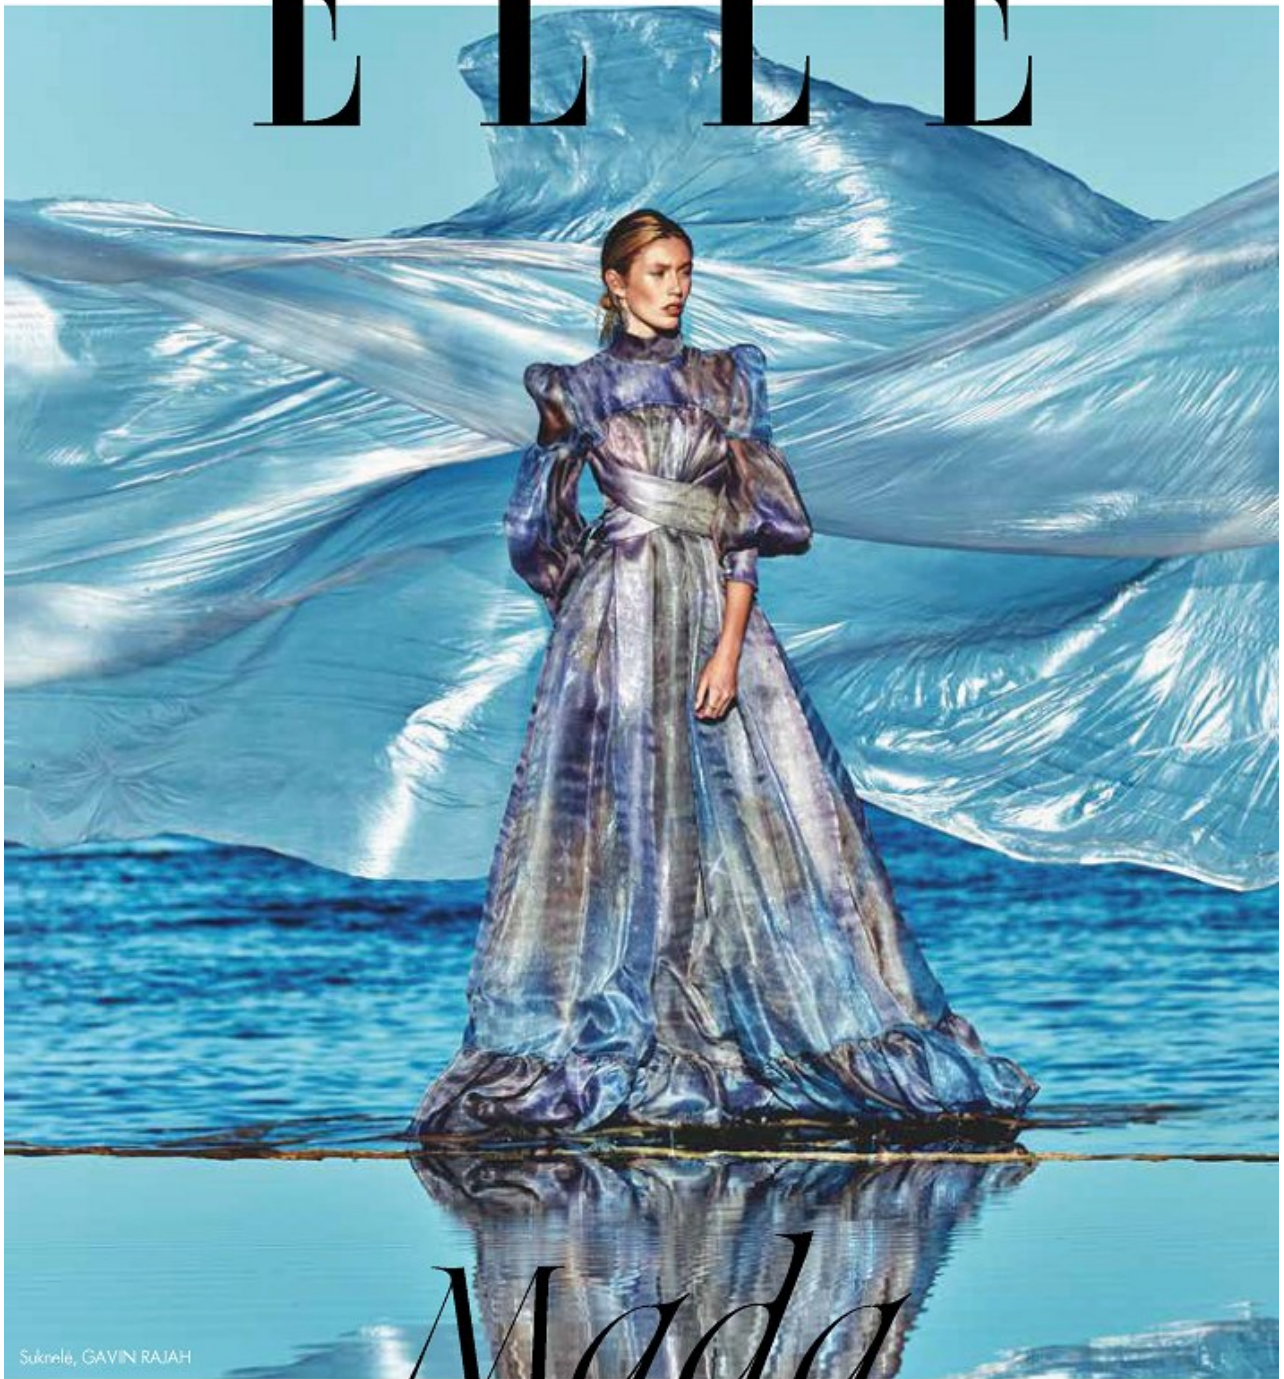

BOSS MODELS

CAPE TOWN

CHELSEY-JADE HURTER

Height: 178cm Bust: 82cm Waist: 62cm Hips: 86cm Shoe: 6.5 UK Hair: Blonde Eyes: Brown

BOSS MODELS

CAPE TOWN

ELLE

Suknole, GAVIN RAJAH