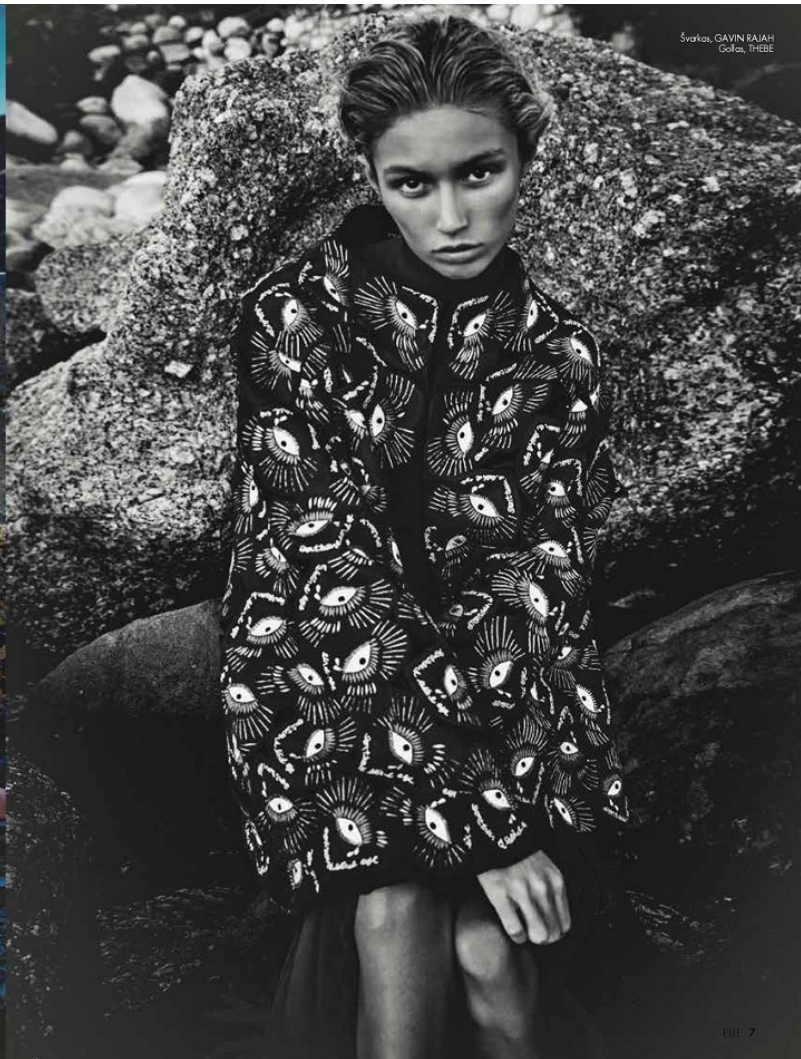

BOSS MODELS

CAPE TOWN

Svarkos, GAVIN RAJAH
Gofca, THEBE

011 7

CHELSEY-JADE HURTER

Height: 178cm Bust: 83cm Waist: 62cm Hips: 86cm Shoe: 6.5 UK Hair: Blonde Eyes: Brown