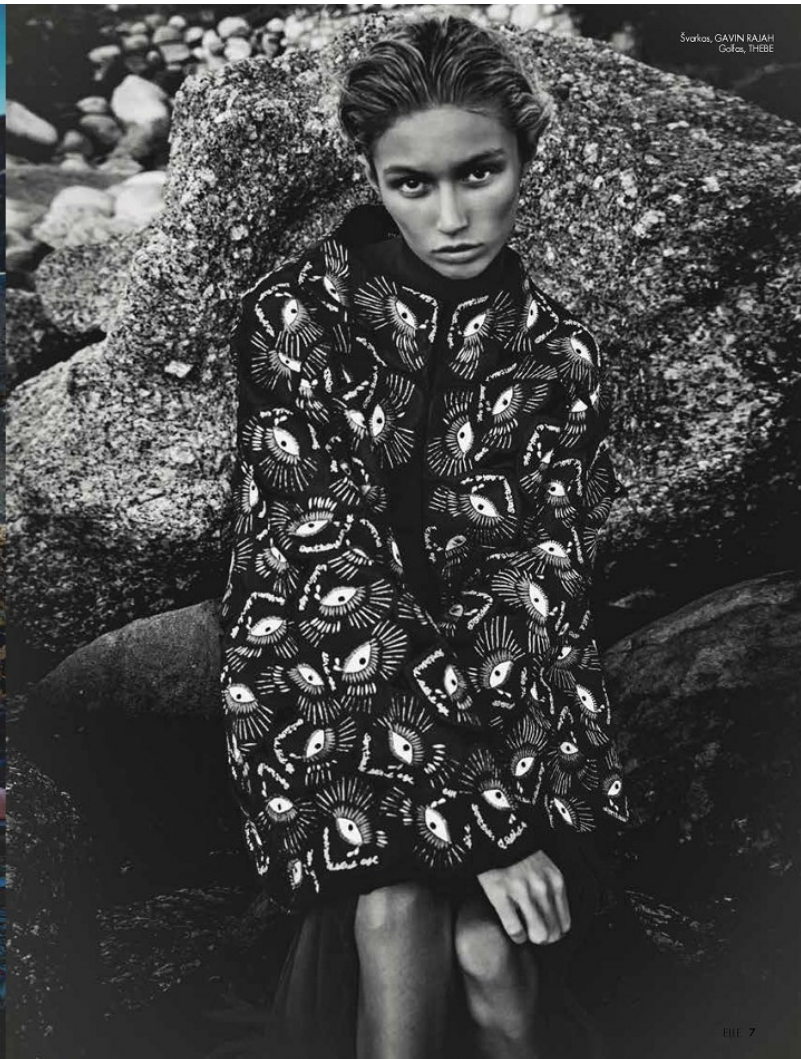

BOSS MODELS

CAPE TOWN

Svankos, GAVIN RAJAH
Gofca, THEBE

011 7

CHELSEY-JADE HURTER

Height: 178cm Bust: 82cm Waist: 62cm Hips: 86cm Shoe: 6.5 UK Hair: Blonde Eyes: Brown