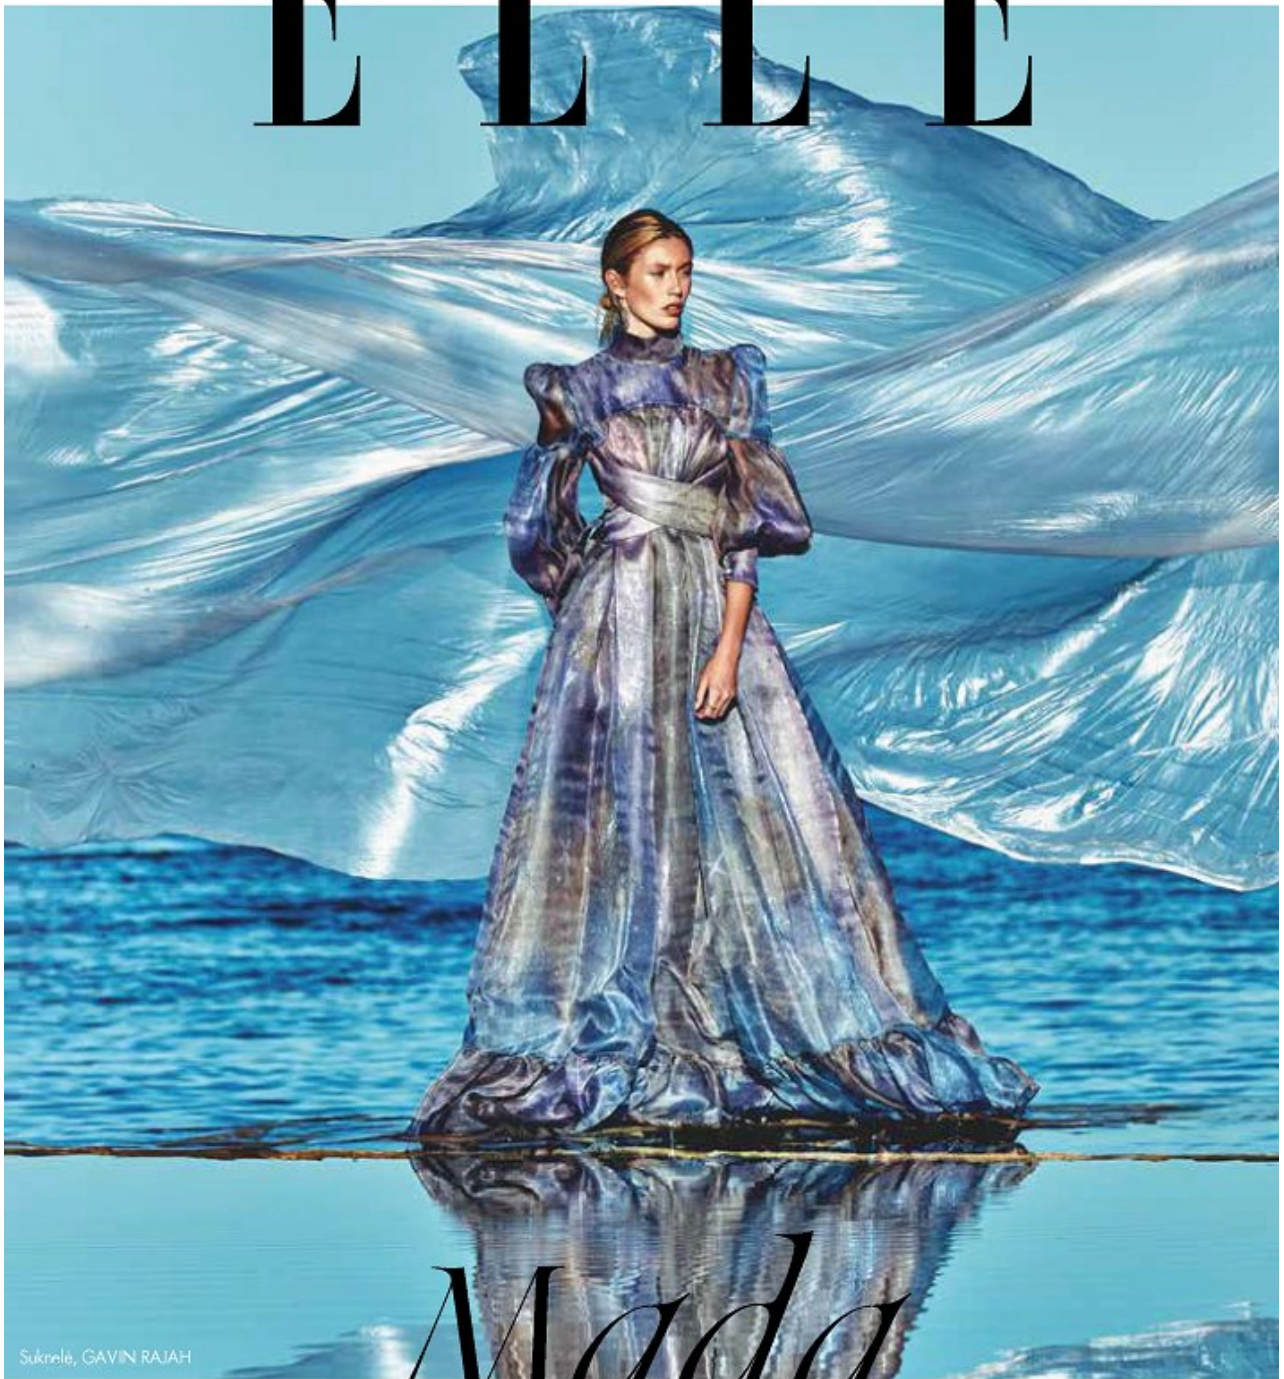

BOSS MODELS

CAPE TOWN

CHELSEY-JADE HURTER

Height: 178cm Bust: 83cm Waist: 62cm Hips: 86cm Shoe: 6.5 UK Hair: Blonde Eyes: Brown

BOSS MODELS

CAPE TOWN

ELLE

Suknole, GAVIN RAJAH