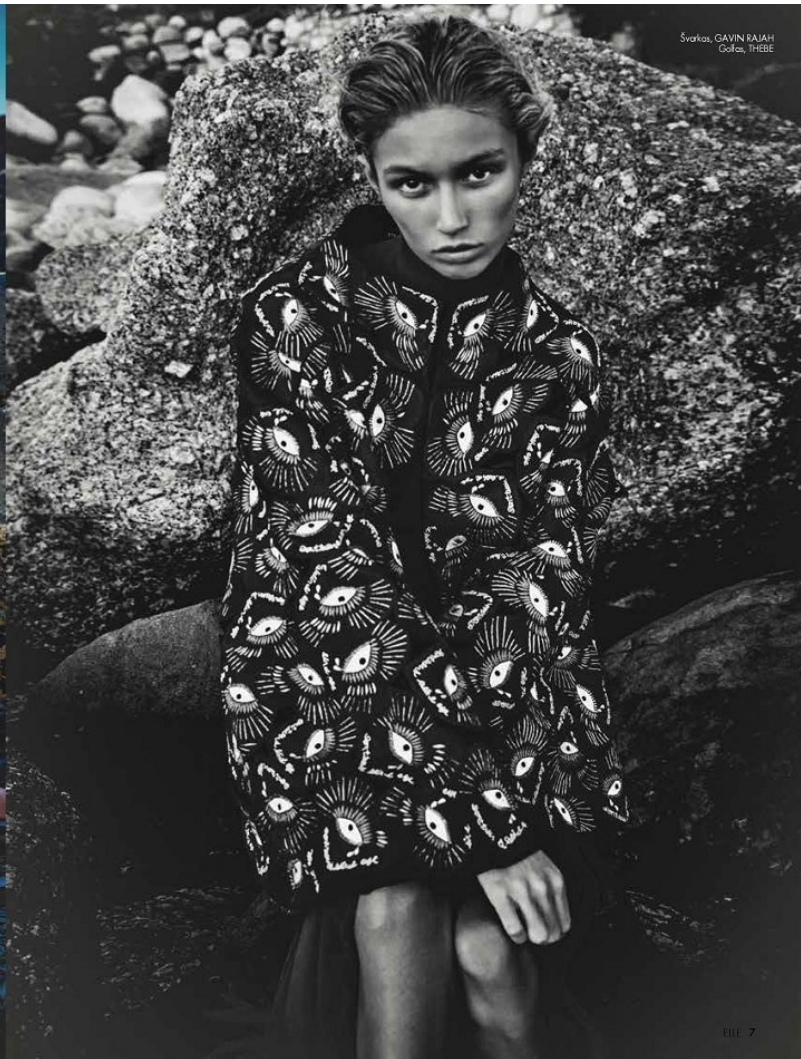

BOSS MODELS

CAPE TOWN

Svankos, GAVIN RAJAH
Gofca, THEBE

011 7

CHELSEY-JADE HURTER

Height: 178cm Bust: 83cm Waist: 62cm Hips: 86cm Shoe: 6.5 UK Hair: Blonde Eyes: Brown