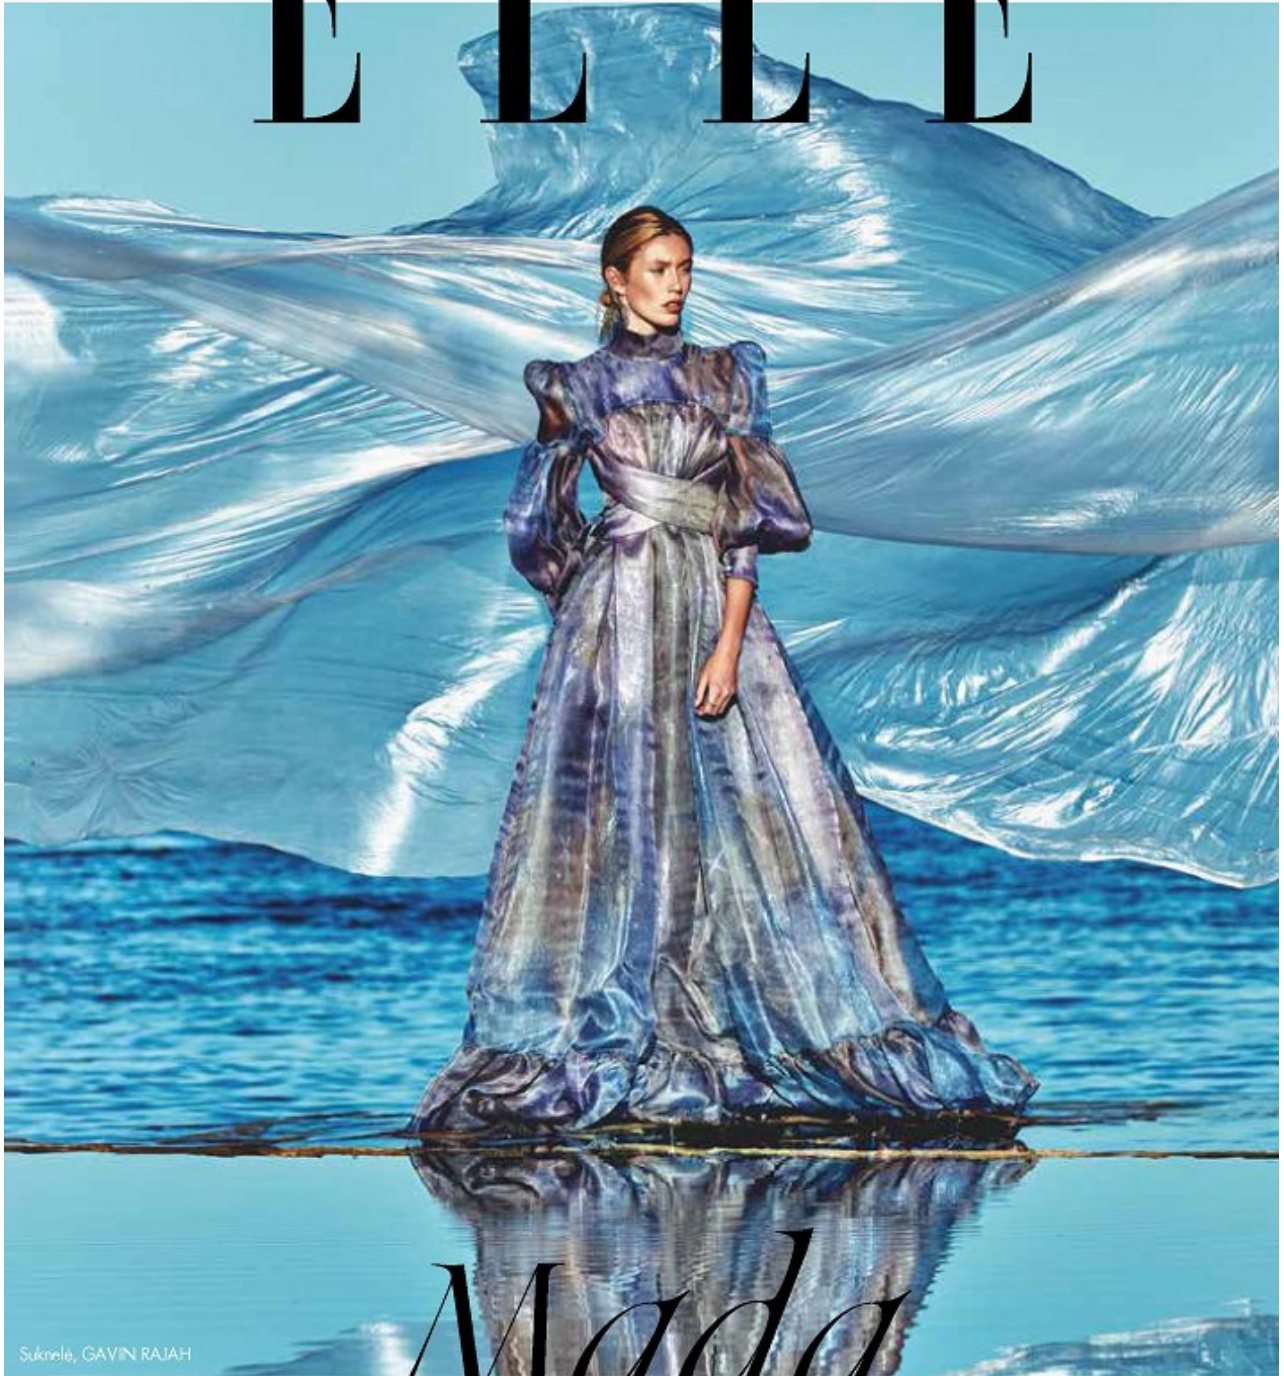

BOSS MODELS

CAPE TOWN

CHELSEY-JADE HURTER

Height: 178cm Bust: 83cm Waist: 62cm Hips: 86cm Shoe: 6.5 UK Hair: Blonde Eyes: Brown

BOSS MODELS

CAPE TOWN

ELLE

Suknole, GAVIN RAJAH