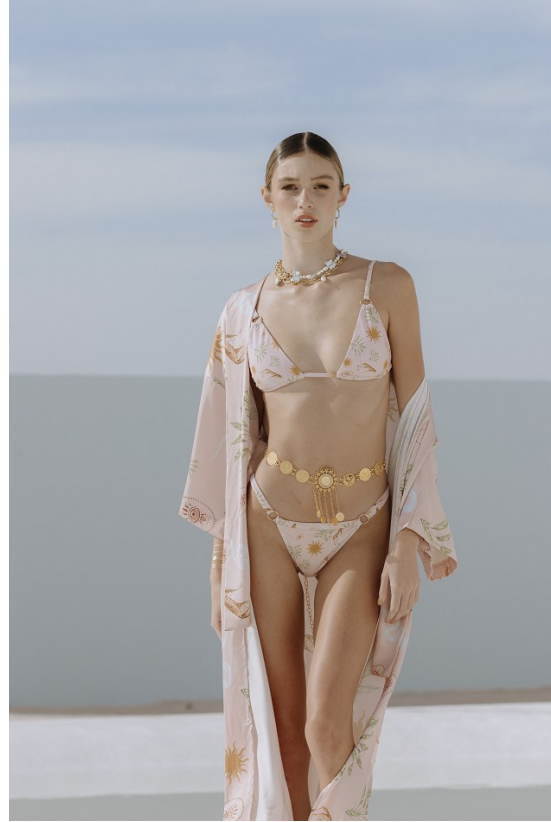

BOSS MODELS

CAPE TOWN

CHELSEY-JADE HURTER

Height: 178cm Bust: 82cm Waist: 62cm Hips: 86cm Shoe: 6.5 UK Hair: Blonde Eyes: Brown

BOSS MODELS

CAPE TOWN

CHELSEY-JADE HURTER

Height: 178cm Bust: 82cm Waist: 62cm Hips: 86cm Shoe: 6.5 UK Hair: Blonde Eyes: Brown