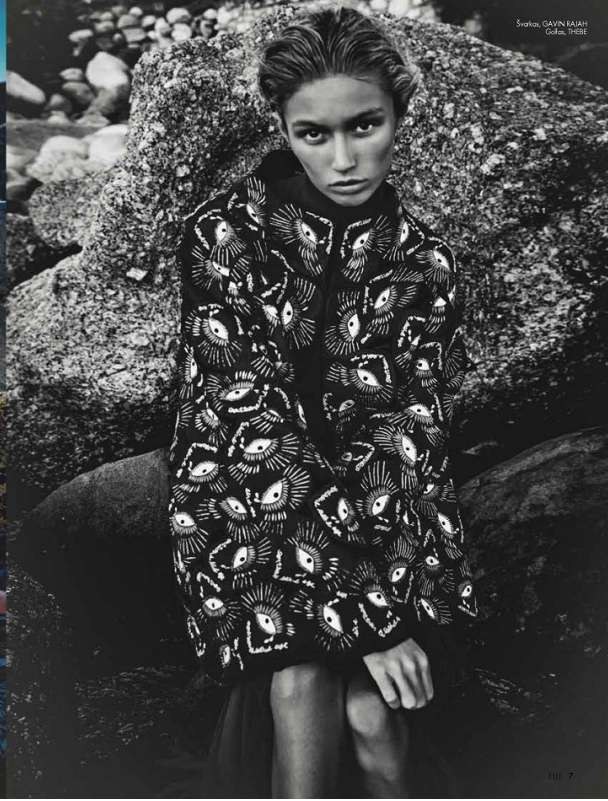

BOSS MODELS

CAPE TOWN

CHELSEY-JADE HURTER

Height: 178cm Bust: 82cm Waist: 62cm Hips: 86cm Shoe: 6.5 UK Hair: Blonde Eyes: Brown

BOSS MODELS

CAPE TOWN

CHELSEY-JADE HURTER

Height: 178cm Bust: 82cm Waist: 62cm Hips: 86cm Shoe: 6.5 UK Hair: Blonde Eyes: Brown