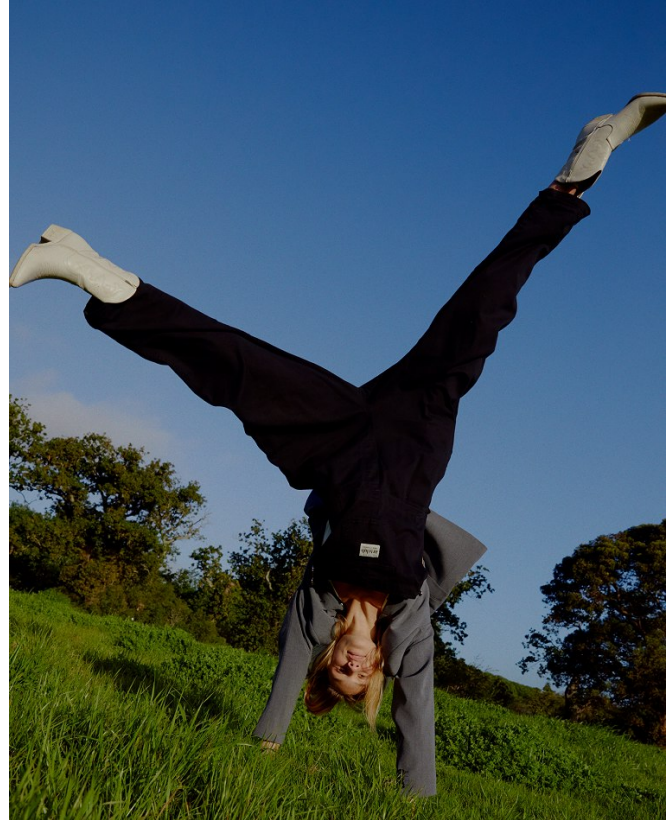

BOSS MODELS

CAPE TOWN

CHELSEY-JADE HURTER

Height: 178cm Bust: 83cm Waist: 62cm Hips: 86cm Shoe: 6.5 UK Hair: Blonde Eyes: Brown

BOSS MODELS

CAPE TOWN

CHELSEY-JADE HURTER

Height: 178cm Bust: 83cm Waist: 62cm Hips: 86cm Shoe: 6.5 UK Hair: Blonde Eyes: Brown