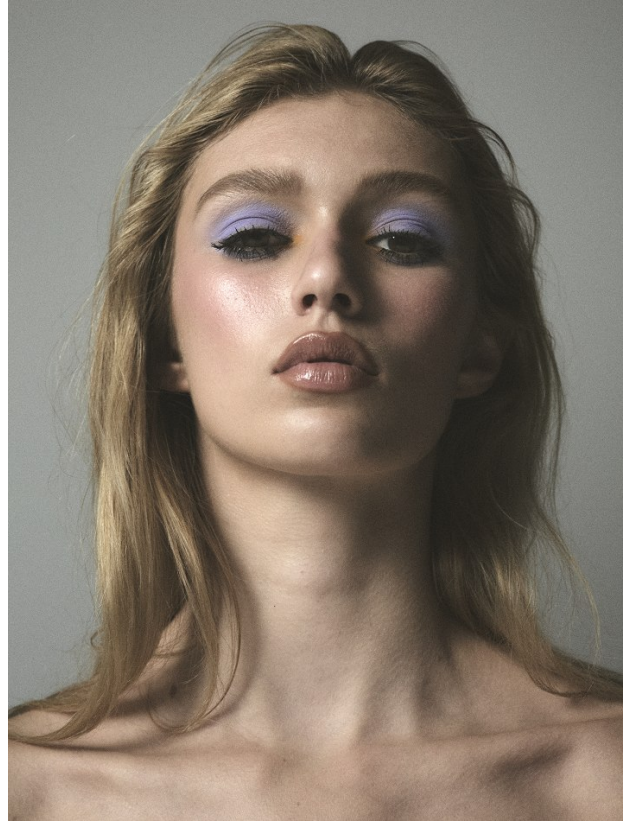

BOSS MODELS

CAPE TOWN

CHELSEY-JADE HURTER

Height: 178cm Bust: 82cm Waist: 62cm Hips: 86cm Shoe: 6.5 UK Hair: Blonde Eyes: Brown