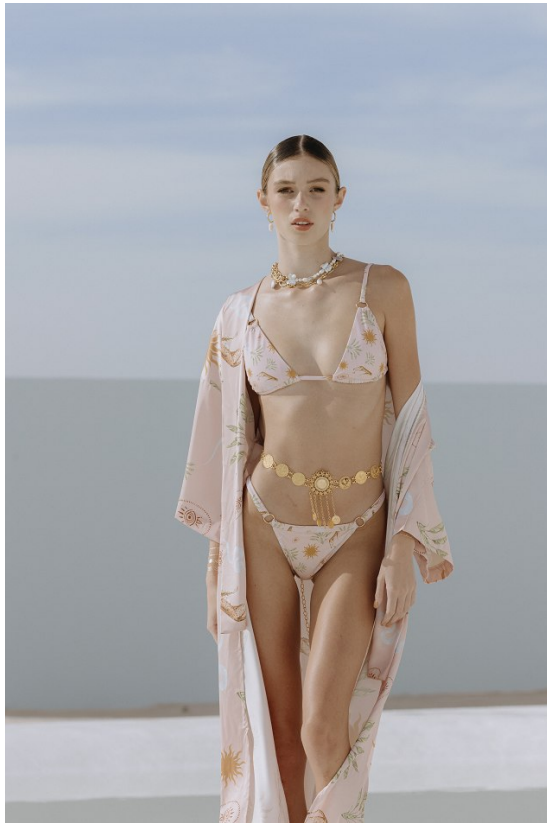

BOSS MODELS

CAPE TOWN

CHELSEY-JADE HURTER

Height: 178cm Bust: 83cm Waist: 62cm Hips: 86cm Shoe: 6.5 UK Hair: Blonde Eyes: Brown