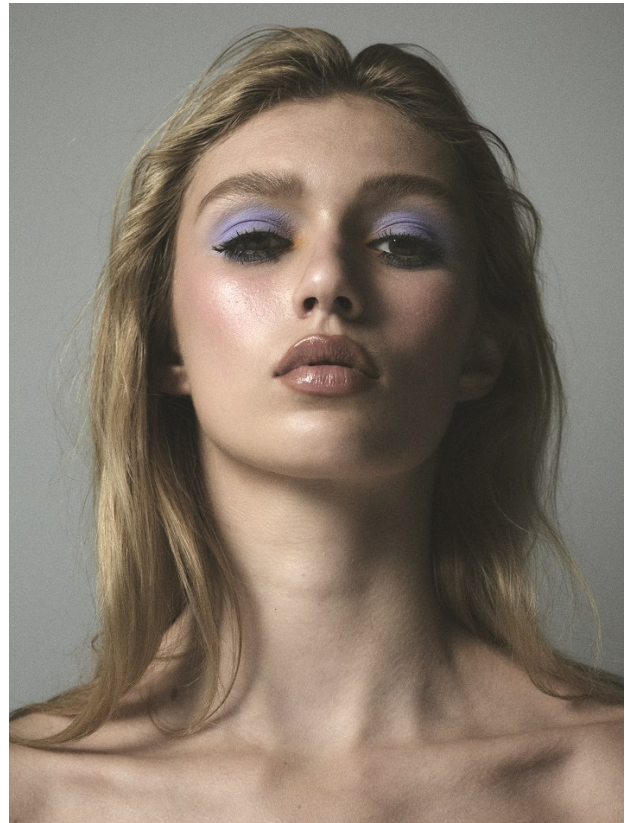

BOSS MODELS

CAPE TOWN

CHELSEY-JADE HURTER

Height: 178cm Bust: 83cm Waist: 62cm Hips: 86cm Shoe: 6.5 UK Hair: Blonde Eyes: Brown