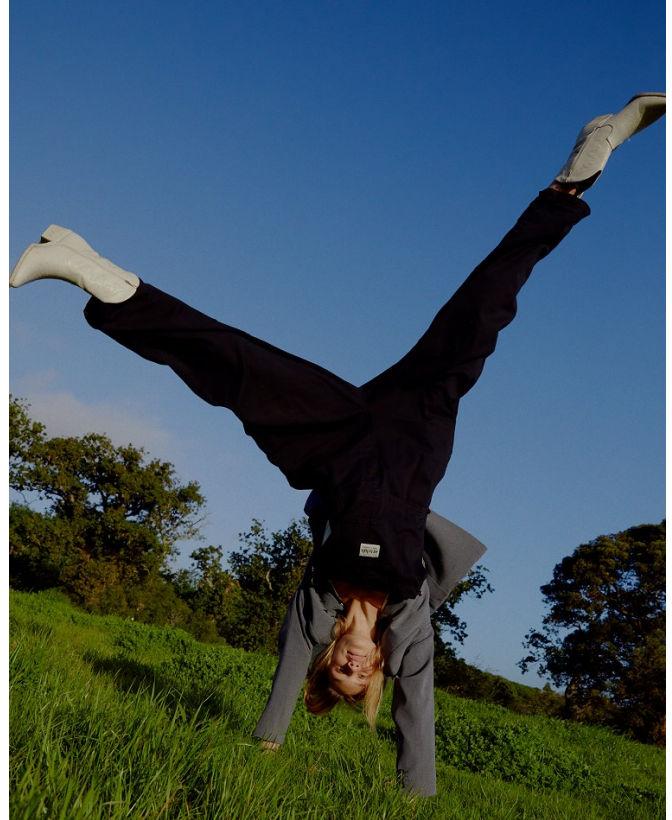

BOSS MODELS

CAPE TOWN

CHELSEY-JADE HURTER

Height: 178cm Bust: 83cm Waist: 62cm Hips: 86cm Shoe: 6.5 UK Hair: Blonde Eyes: Brown