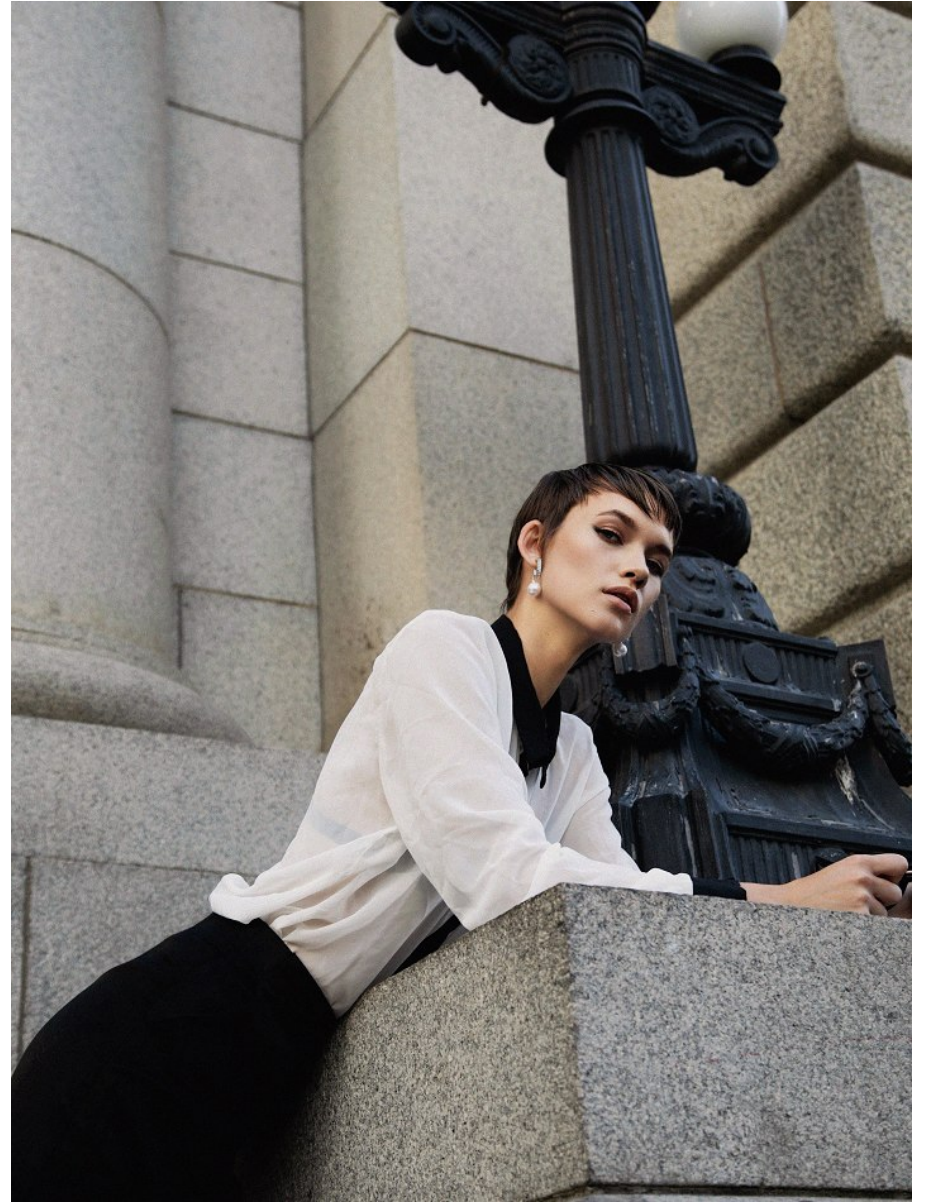

BOSS MODELS

CAPE TOWN

MEGAN PAT

Height: 175cm Bust: 82cm Waist: 60cm Hips: 90cm Shoe: 6 UK Hair: Dark Brown Eyes: Green

BOSS MODELS

CAPE TOWN

MEGAN PAT

Height: 175cm Bust: 82cm Waist: 60cm Hips: 90cm Shoe: 6 UK Hair: Dark Brown Eyes: Green