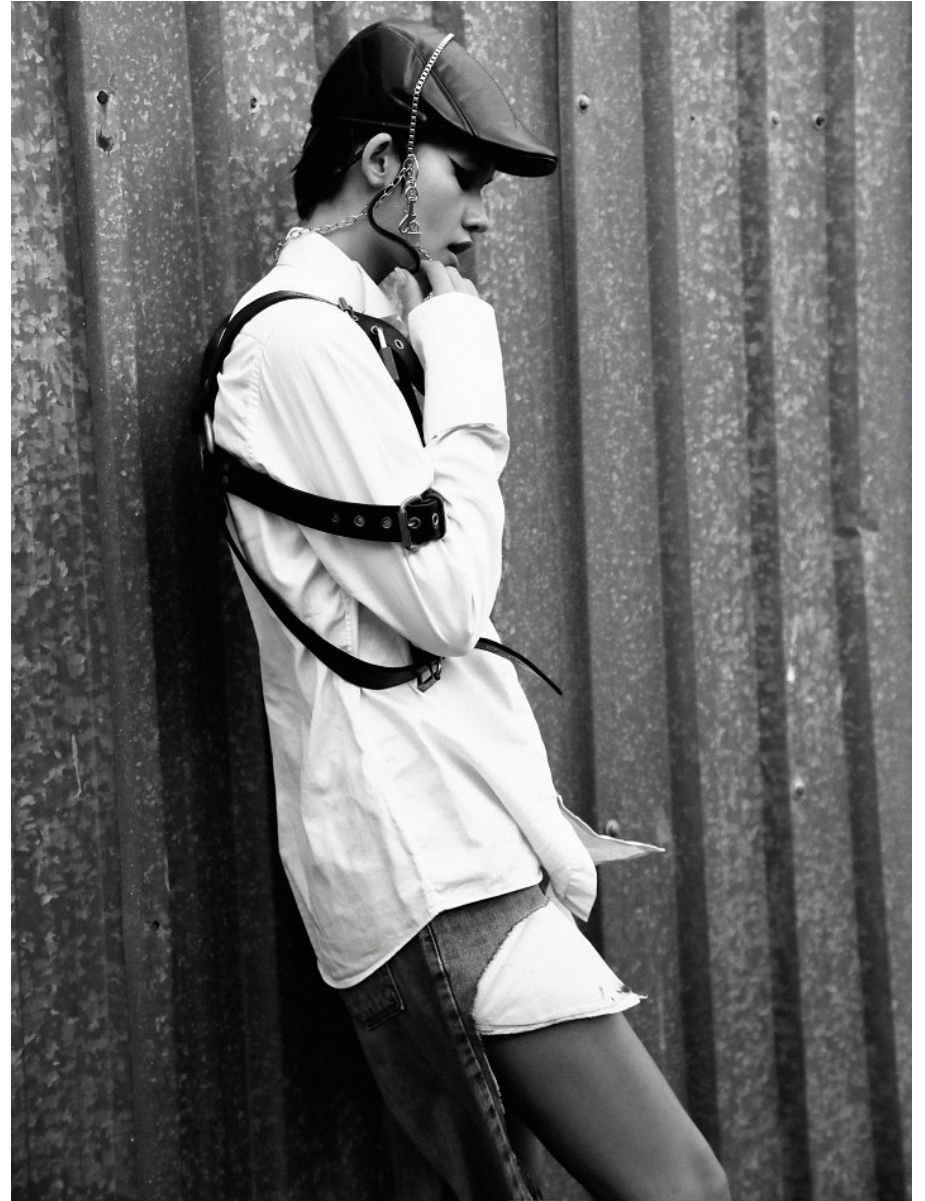

BOSS MODELS

CAPE TOWN

MEGAN PAT

Height: 175cm Bust: 82cm Waist: 60cm Hips: 90cm Shoe: 6 UK Hair: Dark Brown Eyes: Green