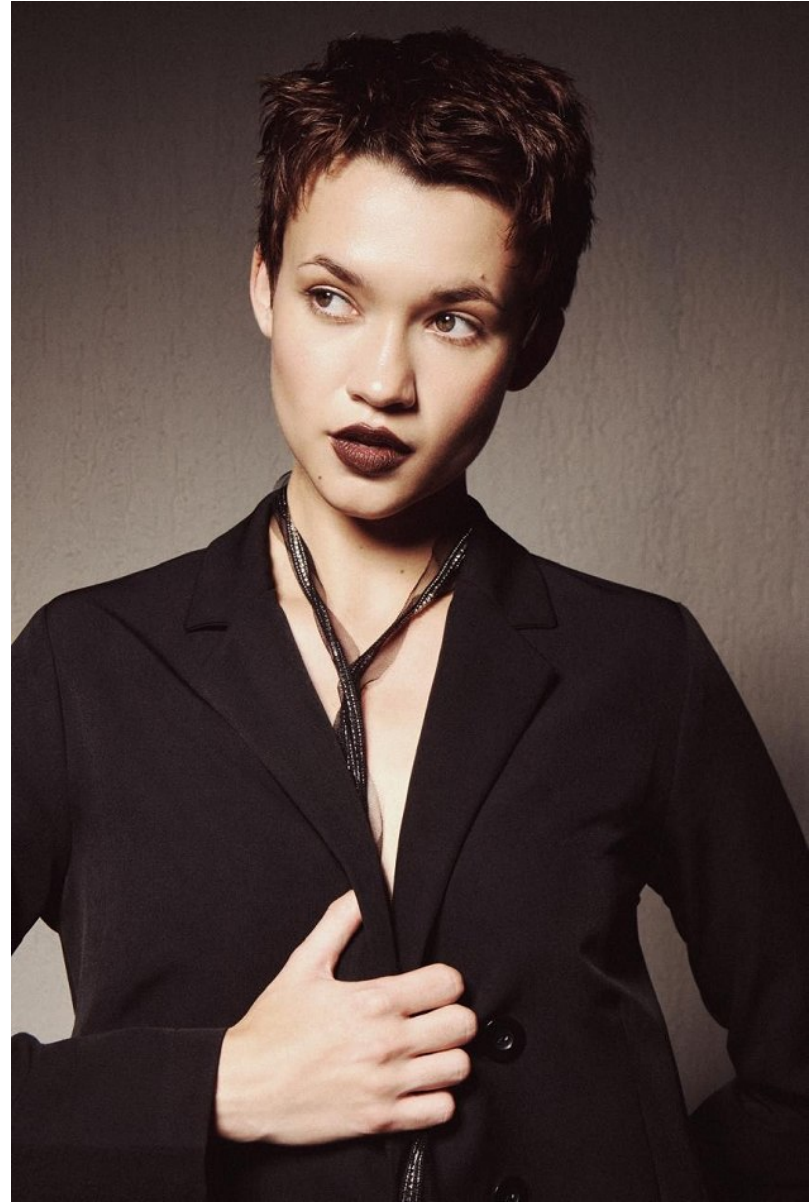

BOSS MODELS

CAPE TOWN

MEGAN PAT

Height: 175cm Bust: 82cm Waist: 60cm Hips: 90cm Shoe: 6 UK Hair: Dark Brown Eyes: Green