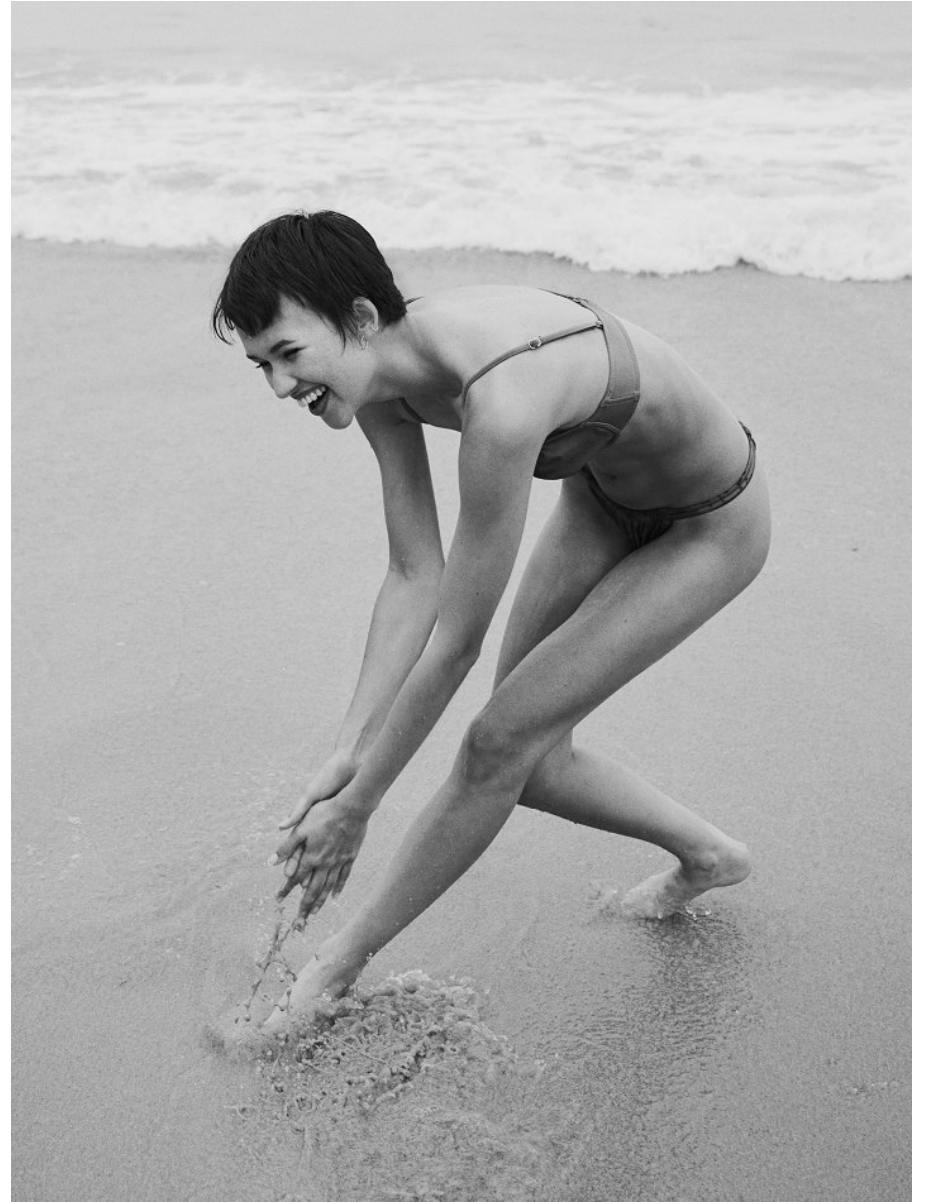

BOSS MODELS

CAPE TOWN

MEGAN PAT

Height: 175cm Bust: 82cm Waist: 60cm Hips: 90cm Shoe: 6 UK Hair: Dark Brown Eyes: Green