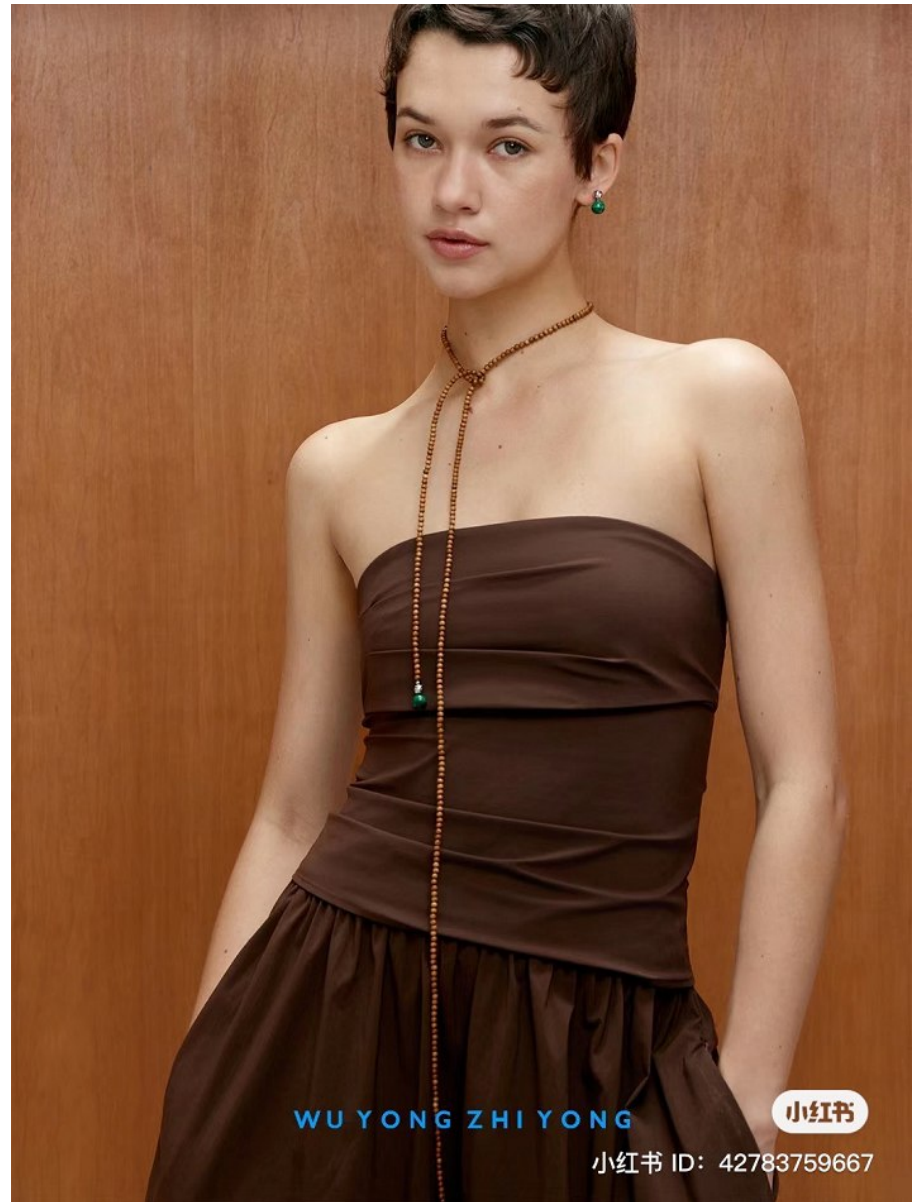

BOSS MODELS

CAPE TOWN

MEGAN PAT

Height: 175cm Bust: 82cm Waist: 60cm Hips: 90cm Shoe: 6 UK Hair: Dark Brown Eyes: Green