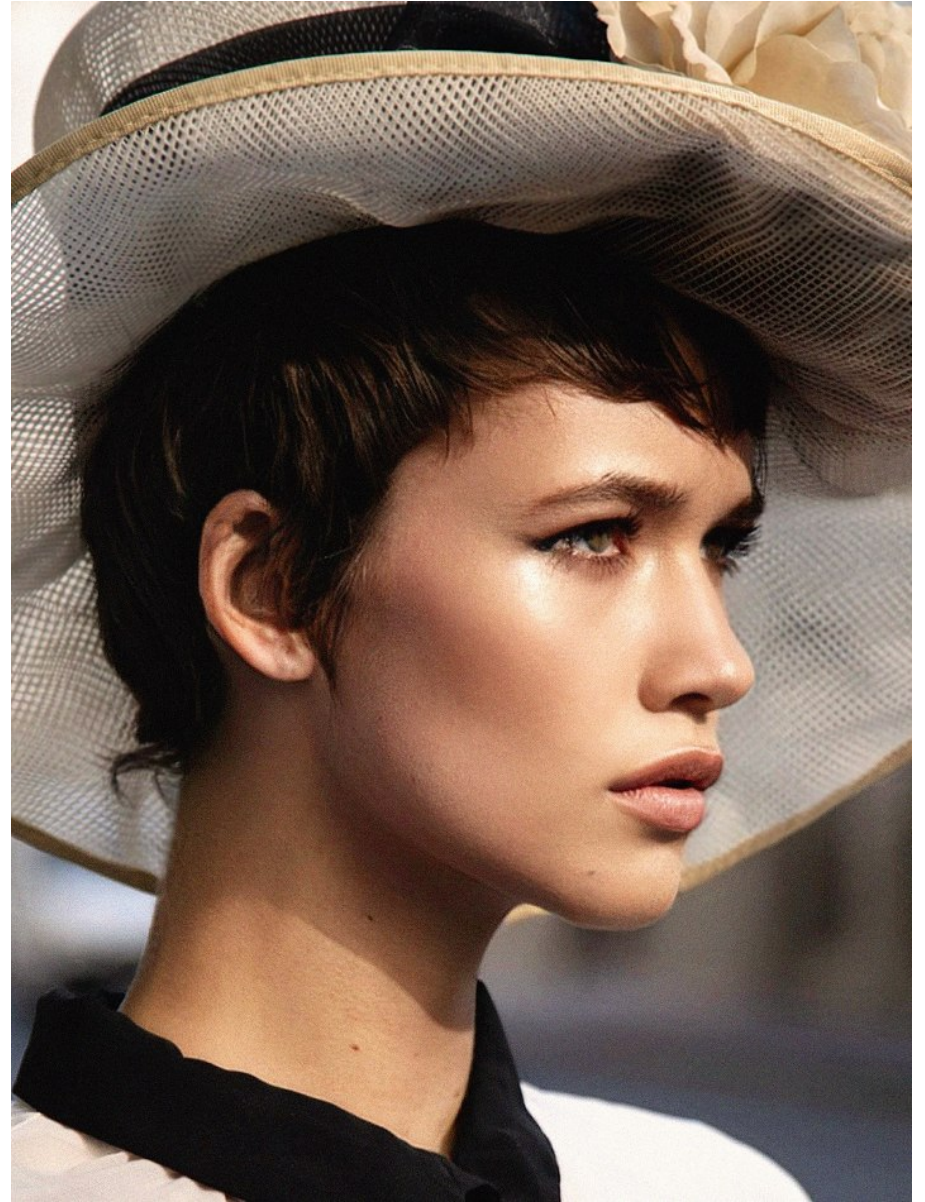

BOSS MODELS

CAPE TOWN

MEGAN PAT

Height: 175cm Bust: 82cm Waist: 60cm Hips: 90cm Shoe: 6 UK Hair: Dark Brown Eyes: Green

BOSS MODELS

CAPE TOWN

MEGAN PAT

Height: 175cm Bust: 82cm Waist: 60cm Hips: 90cm Shoe: 6 UK Hair: Dark Brown Eyes: Green