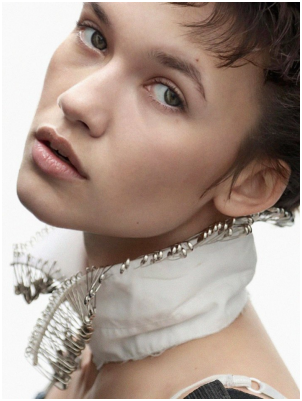

# BOSS MODELS

CAPE TOWN

## MEGAN PAT

Height: 175cm Bust: 82cm Waist: 60cm Hips: 90cm Shoe: 6 UK Hair: Dark Brown Eyes: Green

# BOSS MODELS

CAPE TOWN

MEGAN PAT

Height: 175cm Bust: 82cm Waist: 60cm Hips: 90cm Shoe: 6 UK Hair: Dark Brown Eyes: Green