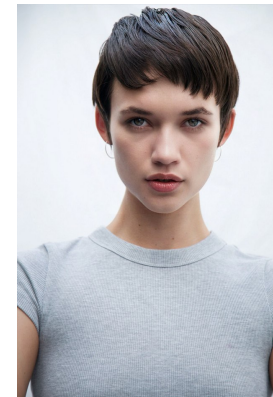

BOSS MODELS

CAPE TOWN

MEGAN PAT

Height: 175cm Bust: 82cm Waist: 60cm Hips: 90cm Shoe: 6 UK Hair: Dark Brown Eyes: Green