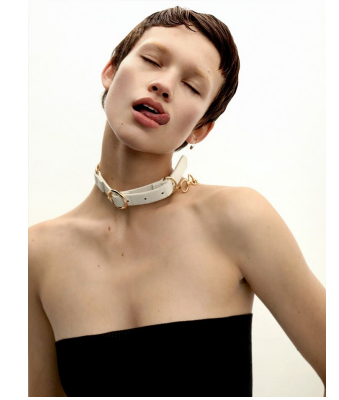

# BOSS MODELS

CAPE TOWN

## MEGAN PAT

Height: 175cm Bust: 82cm Waist: 60cm Hips: 90cm Shoe: 6 UK Hair: Dark Brown Eyes: Green

# BOSS MODELS

CAPE TOWN

MEGAN PAT

Height: 175cm Bust: 82cm Waist: 60cm Hips: 90cm Shoe: 6 UK Hair: Dark Brown Eyes: Green