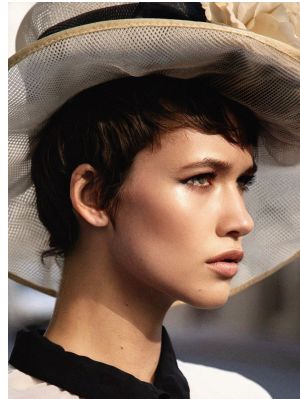

BOSS MODELS

CAPE TOWN

MEGAN PAT

Height: 175cm Bust: 82cm Waist: 60cm Hips: 90cm Shoe: 6 UK Hair: Dark Brown Eyes: Green