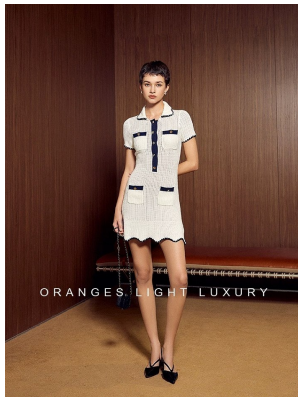

BOSS MODELS

CAPE TOWN

MEGAN PAT

Height: 175cm Bust: 82cm Waist: 60cm Hips: 90cm Shoe: 6 UK Hair: Dark Brown Eyes: Green