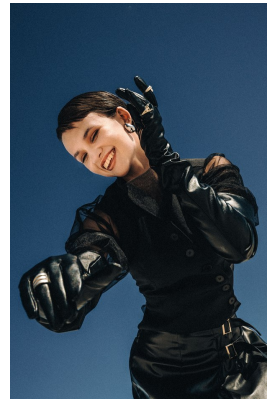

# BOSS MODELS

CAPE TOWN

## MEGAN PAT

Height: 175cm Bust: 82cm Waist: 60cm Hips: 90cm Shoe: 6 UK Hair: Dark Brown Eyes: Green

# BOSS MODELS

CAPE TOWN

MEGAN PAT

Height: 175cm Bust: 82cm Waist: 60cm Hips: 90cm Shoe: 6 UK Hair: Dark Brown Eyes: Green