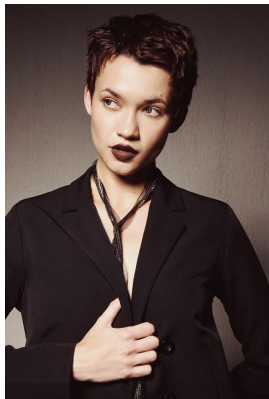

# BOSS MODELS

CAPE TOWN

## MEGAN PAT

Height: 175cm Bust: 82cm Waist: 60cm Hips: 90cm Shoe: 6 UK Hair: Dark Brown Eyes: Green

# BOSS MODELS

CAPE TOWN

MEGAN PAT

Height: 175cm Bust: 82cm Waist: 60cm Hips: 90cm Shoe: 6 UK Hair: Dark Brown Eyes: Green