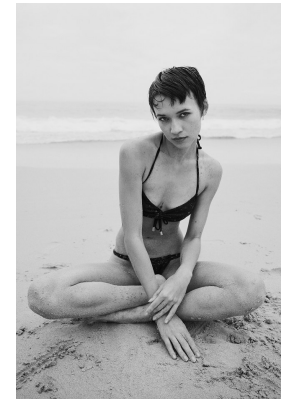

# BOSS MODELS

CAPE TOWN

## MEGAN PAT

Height: 175cm Bust: 82cm Waist: 60cm Hips: 90cm Shoe: 6 UK Hair: Dark Brown Eyes: Green

# BOSS MODELS

CAPE TOWN

MEGAN PAT

Height: 175cm Bust: 82cm Waist: 60cm Hips: 90cm Shoe: 6 UK Hair: Dark Brown Eyes: Green