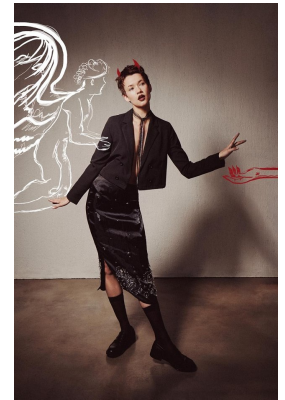

# BOSS MODELS

CAPE TOWN

## MEGAN PAT

Height: 175cm Bust: 82cm Waist: 60cm Hips: 90cm Shoe: 6 UK Hair: Dark Brown Eyes: Green