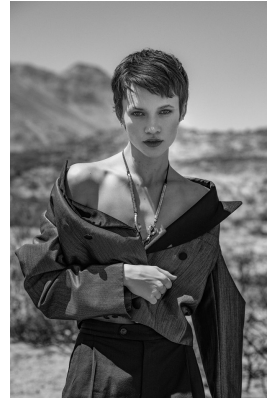

# BOSS MODELS

CAPE TOWN

## MEGAN PAT

Height: 175cm Bust: 82cm Waist: 60cm Hips: 90cm Shoe: 6 UK Hair: Dark Brown Eyes: Green

# BOSS MODELS

CAPE TOWN

MEGAN PAT

Height: 175cm Bust: 82cm Waist: 60cm Hips: 90cm Shoe: 6 UK Hair: Dark Brown Eyes: Green