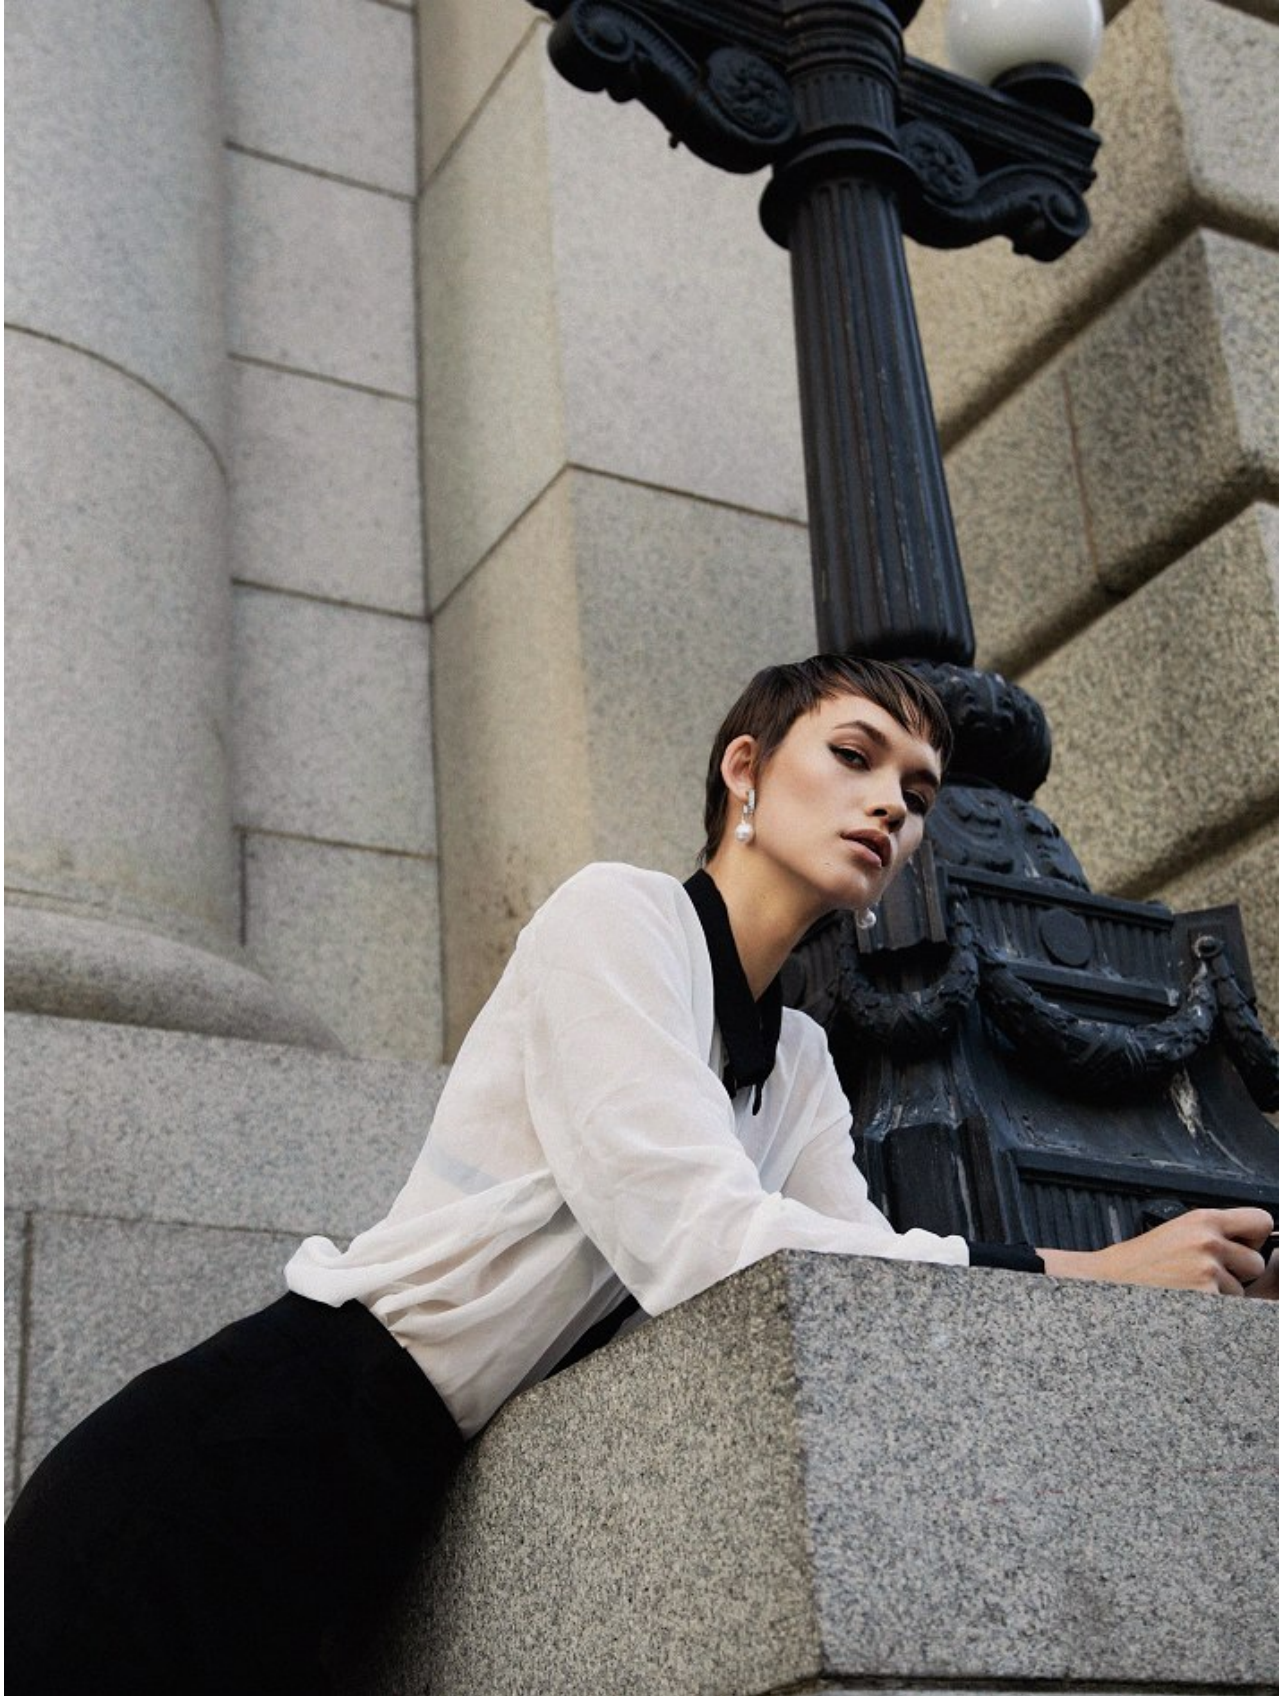

BOSS MODELS

CAPE TOWN

MEGAN PAT

Height: 175cm Bust: 81cm Waist: 63cm Hips: 92cm Shoe: 6 UK Hair: Dark Brown Eyes: Green

BOSS MODELS

CAPE TOWN

MEGAN PAT

Height: 175cm Bust: 81cm Waist: 63cm Hips: 92cm Shoe: 6 UK Hair: Dark Brown Eyes: Green