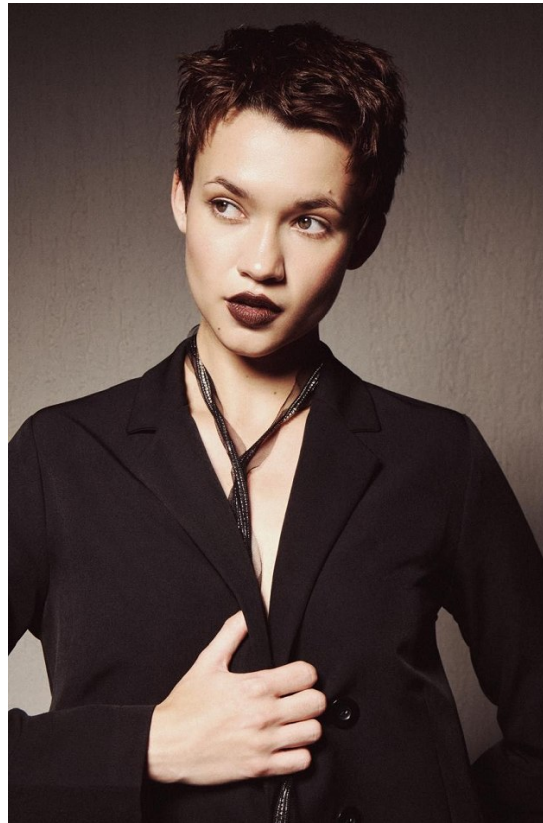

BOSS MODELS

CAPE TOWN

MEGAN PAT

Height: 175cm Bust: 81cm Waist: 63cm Hips: 92cm Shoe: 6 UK Hair: Dark Brown Eyes: Green

BOSS MODELS

CAPE TOWN

MEGAN PAT

Height: 175cm Bust: 81cm Waist: 63cm Hips: 92cm Shoe: 6 UK Hair: Dark Brown Eyes: Green