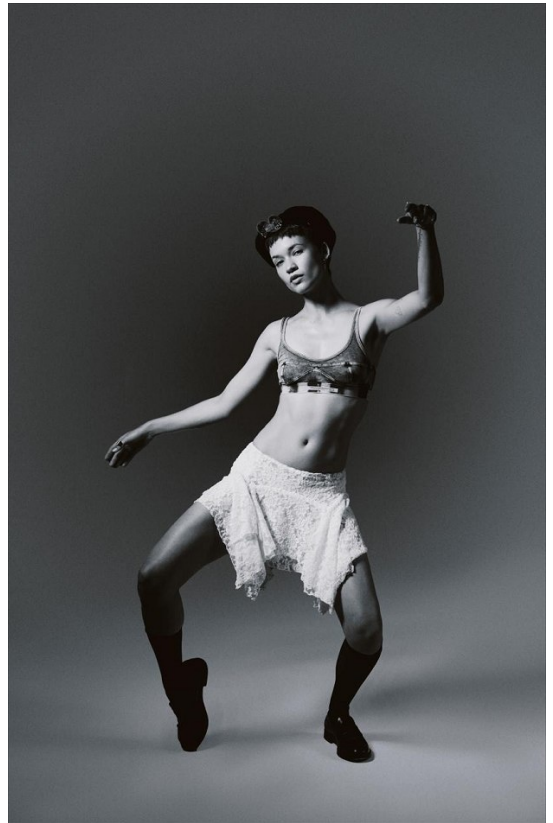

# BOSS MODELS

CAPE TOWN

MEGAN PAT

Height: 175cm Bust: 82cm Waist: 60cm Hips: 90cm Shoe: 6 UK Hair: Dark Brown Eyes: Green

# BOSS MODELS

CAPE TOWN

## MEGAN PAT

Height: 175cm Bust: 82cm Waist: 60cm Hips: 90cm Shoe: 6 UK Hair: Dark Brown Eyes: Green