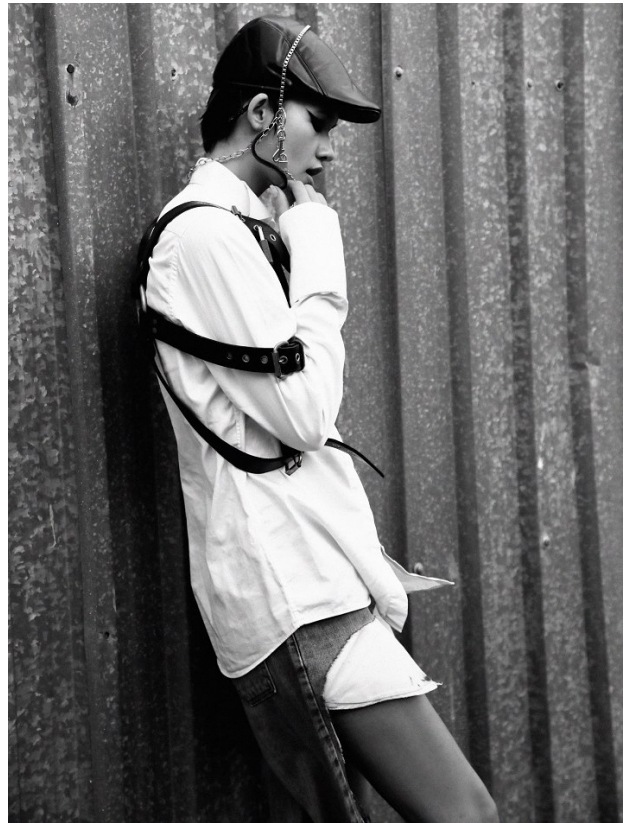

BOSS MODELS

CAPE TOWN

MEGAN PAT

Height: 175cm Bust: 81cm Waist: 63cm Hips: 92cm Shoe: 6 UK Hair: Dark Brown Eyes: Green