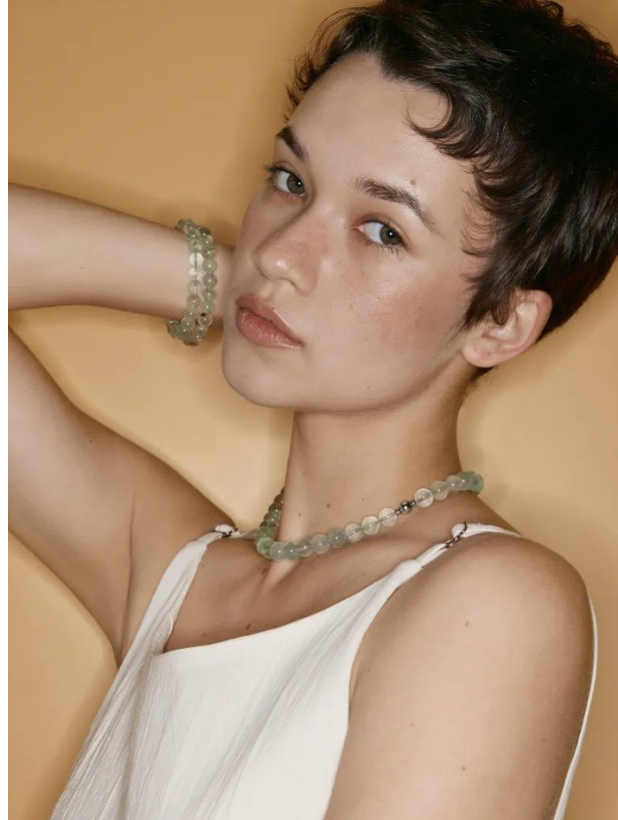

BOSS MODELS

CAPE TOWN

MEGAN PAT

Height: 175cm Bust: 81cm Waist: 63cm Hips: 92cm Shoe: 6 UK Hair: Dark Brown Eyes: Green