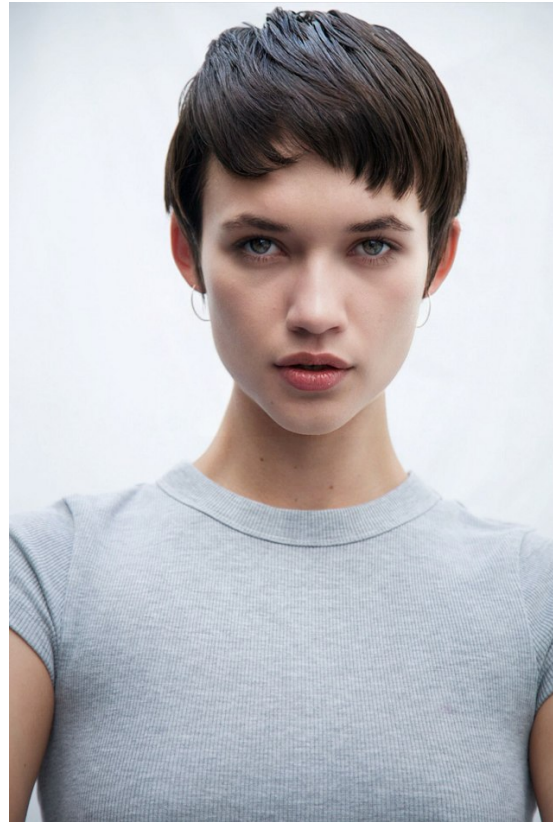

BOSS MODELS

CAPE TOWN

MEGAN PAT

Height: 175cm Bust: 81cm Waist: 63cm Hips: 92cm Shoe: 6 UK Hair: Dark Brown Eyes: Green