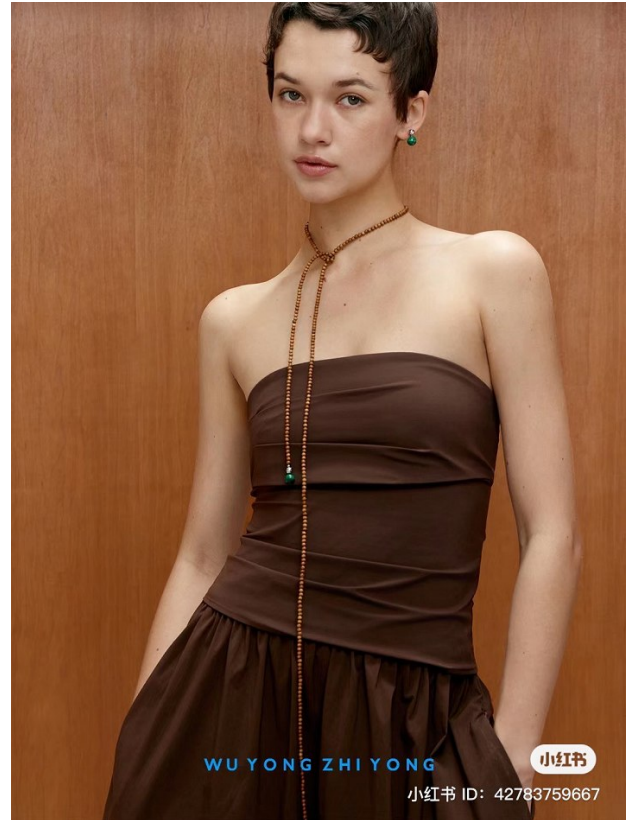

BOSS MODELS

CAPE TOWN

MEGAN PAT

Height: 175cm Bust: 81cm Waist: 63cm Hips: 92cm Shoe: 6 UK Hair: Dark Brown Eyes: Green

BOSS MODELS

CAPE TOWN

MEGAN PAT

Height: 175cm Bust: 81cm Waist: 63cm Hips: 92cm Shoe: 6 UK Hair: Dark Brown Eyes: Green