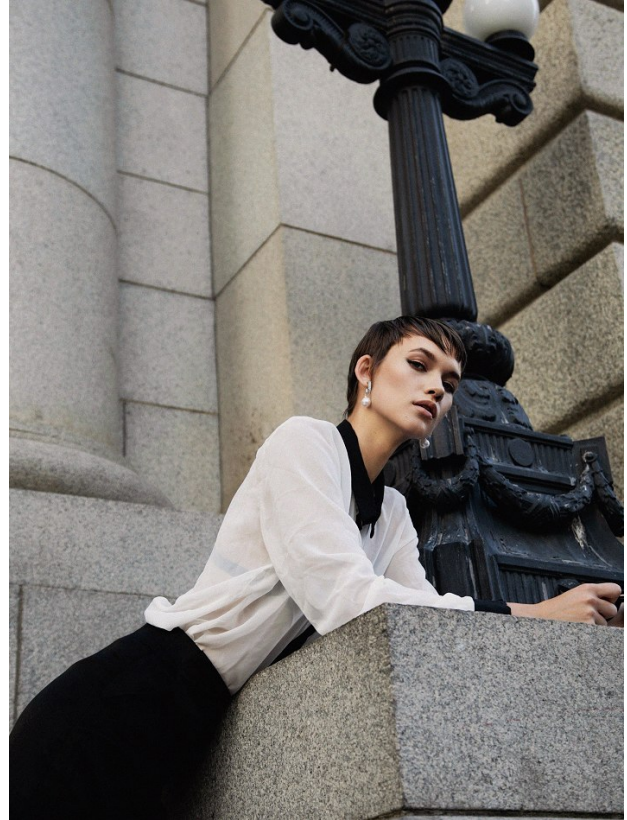

BOSS MODELS

CAPE TOWN

MEGAN PAT

Height: 175cm Bust: 81cm Waist: 63cm Hips: 92cm Shoe: 6 UK Hair: Dark Brown Eyes: Green