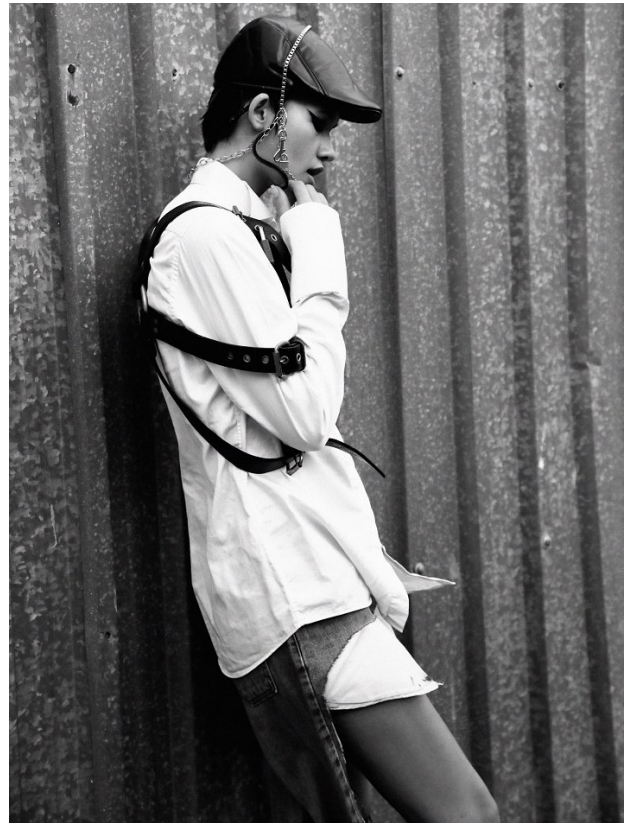

BOSS MODELS

CAPE TOWN

MEGAN PAT

Height: 175cm Bust: 81cm Waist: 63cm Hips: 92cm Shoe: 6 UK Hair: Dark Brown Eyes: Green

BOSS MODELS

CAPE TOWN

MEGAN PAT

Height: 175cm Bust: 81cm Waist: 63cm Hips: 92cm Shoe: 6 UK Hair: Dark Brown Eyes: Green