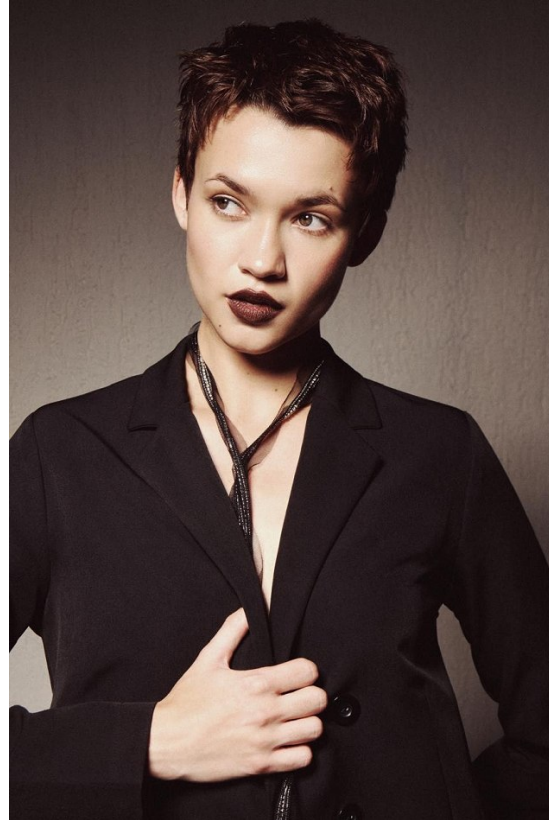

BOSS MODELS

CAPE TOWN

MEGAN PAT

Height: 175cm Bust: 82cm Waist: 60cm Hips: 90cm Shoe: 6 UK Hair: Dark Brown Eyes: Green