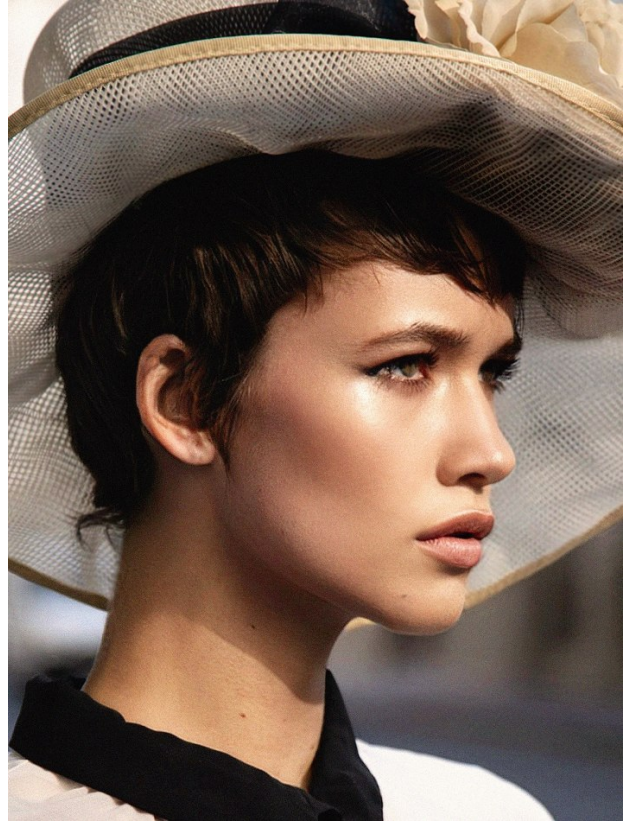

BOSS MODELS

CAPE TOWN

MEGAN PAT

Height: 175cm Bust: 81cm Waist: 63cm Hips: 92cm Shoe: 6 UK Hair: Dark Brown Eyes: Green