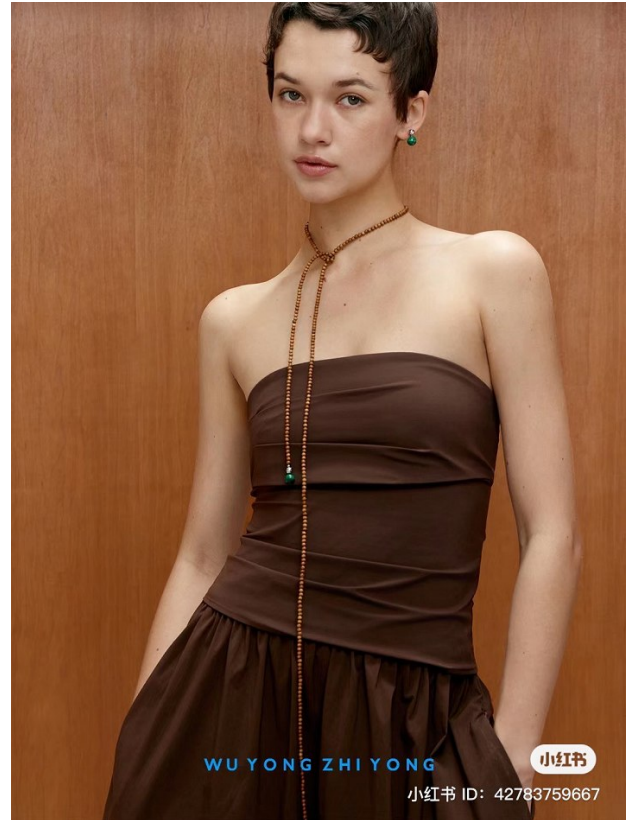

# BOSS MODELS

CAPE TOWN

MEGAN PAT

Height: 175cm Bust: 82cm Waist: 60cm Hips: 90cm Shoe: 6 UK Hair: Dark Brown Eyes: Green

# BOSS MODELS

CAPE TOWN