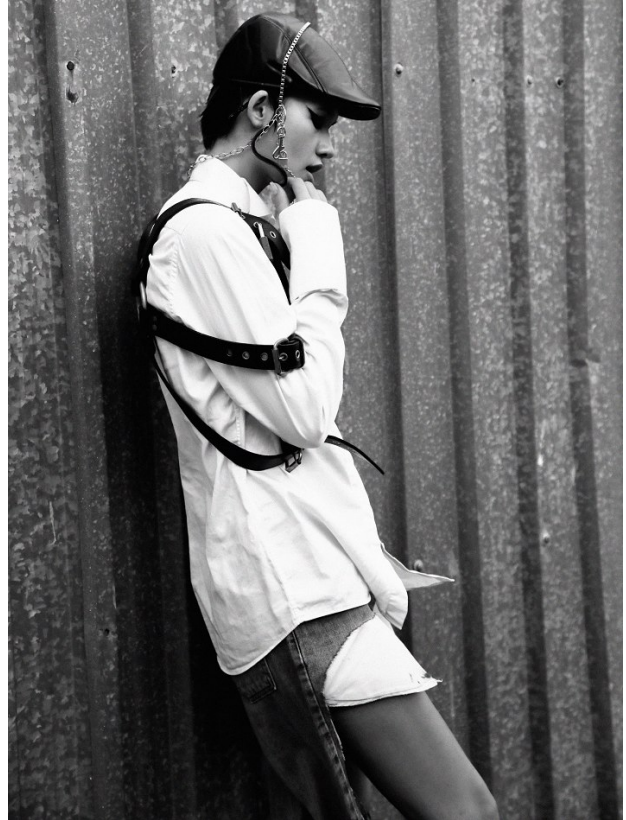

BOSS MODELS

CAPE TOWN

MEGAN PAT

Height: 175cm Bust: 82cm Waist: 60cm Hips: 90cm Shoe: 6 UK Hair: Dark Brown Eyes: Green