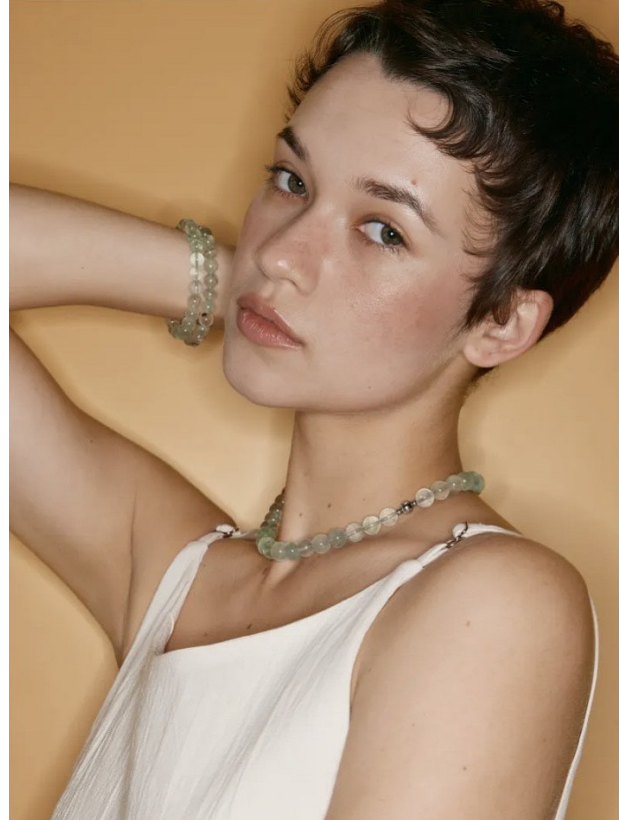

BOSS MODELS

CAPE TOWN

MEGAN PAT

Height: 175cm Bust: 81cm Waist: 63cm Hips: 92cm Shoe: 6 UK Hair: Dark Brown Eyes: Green