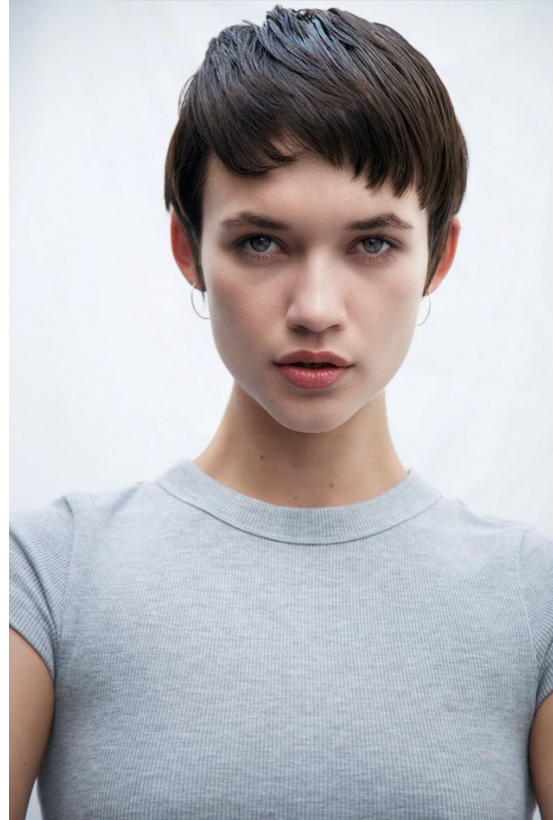

BOSS MODELS

CAPE TOWN

MEGAN PAT

Height: 175cm Bust: 81cm Waist: 63cm Hips: 92cm Shoe: 6 UK Hair: Dark Brown Eyes: Green