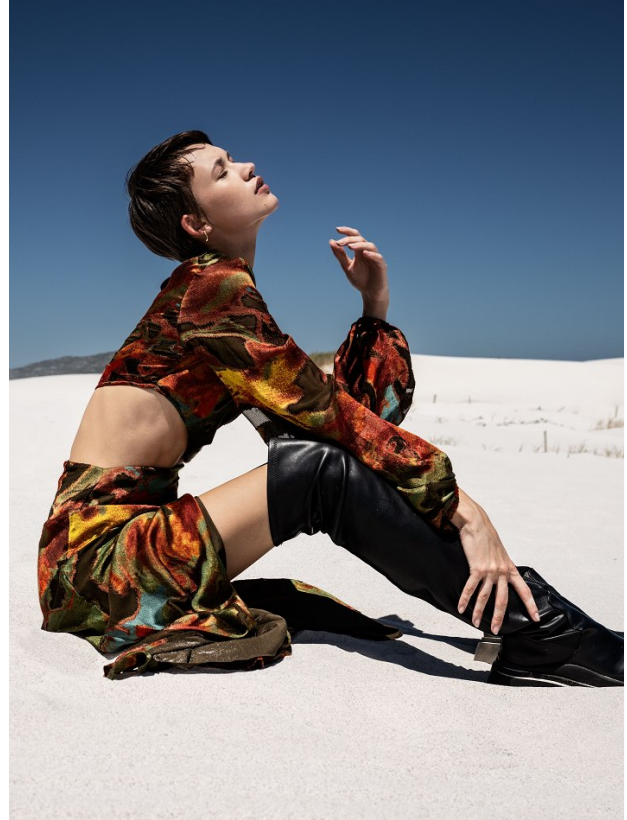

BOSS MODELS

CAPE TOWN

MEGAN PAT

Height: 175cm Bust: 81cm Waist: 63cm Hips: 92cm Shoe: 6 UK Hair: Dark Brown Eyes: Green