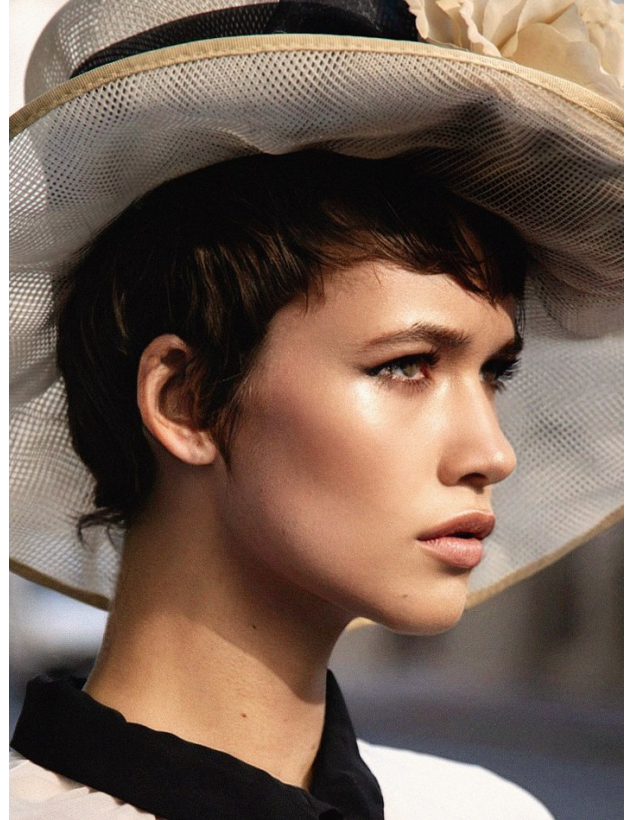

BOSS MODELS

CAPE TOWN

MEGAN PAT

Height: 175cm Bust: 81cm Waist: 63cm Hips: 92cm Shoe: 6 UK Hair: Dark Brown Eyes: Green