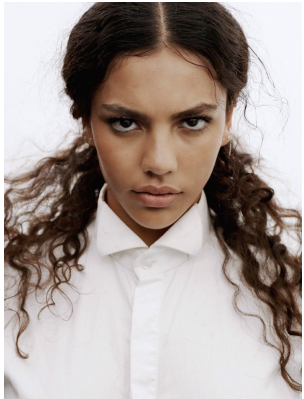

BOSS MODELS

CAPE TOWN

CAITLIN PILLAY

Height: 177cm Bust: 89cm Waist: 66cm Hips: 96cm Shoe: 8 UK Hair: Dark Brown Eyes: Brown

BOSS MODELS

CAPE TOWN

CAITLIN PILLAY

Height: 177cm Bust: 89cm Waist: 66cm Hips: 96cm Shoe: 8 UK Hair: Dark Brown Eyes: Brown