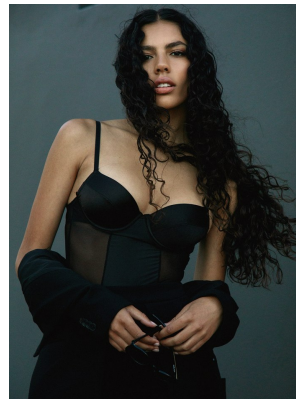

BOSS MODELS

CAPE TOWN

CAITLIN PILLAY

Height: 177cm Bust: 89cm Waist: 66cm Hips: 96cm Shoe: 8 UK Hair: Dark Brown Eyes: Brown

BOSS MODELS

CAPE TOWN

CAITLIN PILLAY

Height: 177cm Bust: 89cm Waist: 66cm Hips: 96cm Shoe: 8 UK Hair: Dark Brown Eyes: Brown