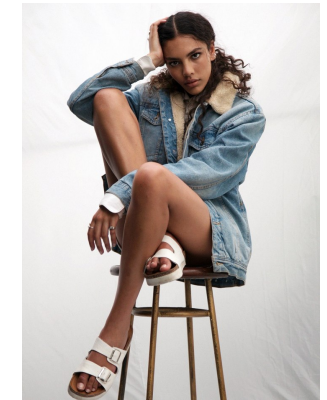

BOSS MODELS

CAPE TOWN

CAITLIN PILLAY

Height: 177cm Bust: 89cm Waist: 66cm Hips: 96cm Shoe: 8 UK Hair: Dark Brown Eyes: Brown

BOSS MODELS

CAPE TOWN

CAITLIN PILLAY

Height: 177cm Bust: 89cm Waist: 66cm Hips: 96cm Shoe: 8 UK Hair: Dark Brown Eyes: Brown