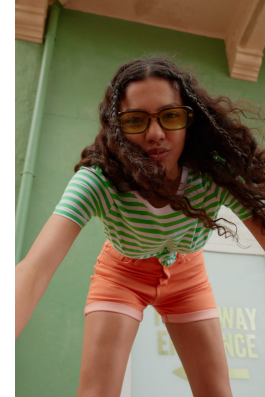

BOSS MODELS

CAPE TOWN

CAITLIN PILLAY

Height: 177cm Bust: 89cm Waist: 66cm Hips: 96cm Shoe: 8 UK Hair: Dark Brown Eyes: Brown

BOSS MODELS

CAPE TOWN

CAITLIN PILLAY

Height: 177cm Bust: 89cm Waist: 66cm Hips: 96cm Shoe: 8 UK Hair: Dark Brown Eyes: Brown