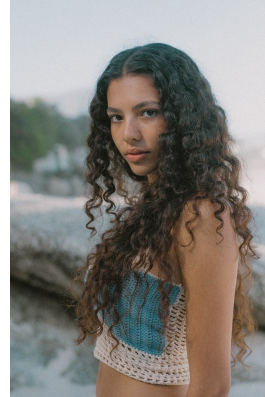

BOSS MODELS

CAPE TOWN

CAITLIN PILLAY

Height: 177cm Bust: 89cm Waist: 66cm Hips: 96cm Shoe: 8 UK Hair: Dark Brown Eyes: Brown

BOSS MODELS

CAPE TOWN

CAITLIN PILLAY

Height: 177cm Bust: 89cm Waist: 66cm Hips: 96cm Shoe: 8 UK Hair: Dark Brown Eyes: Brown