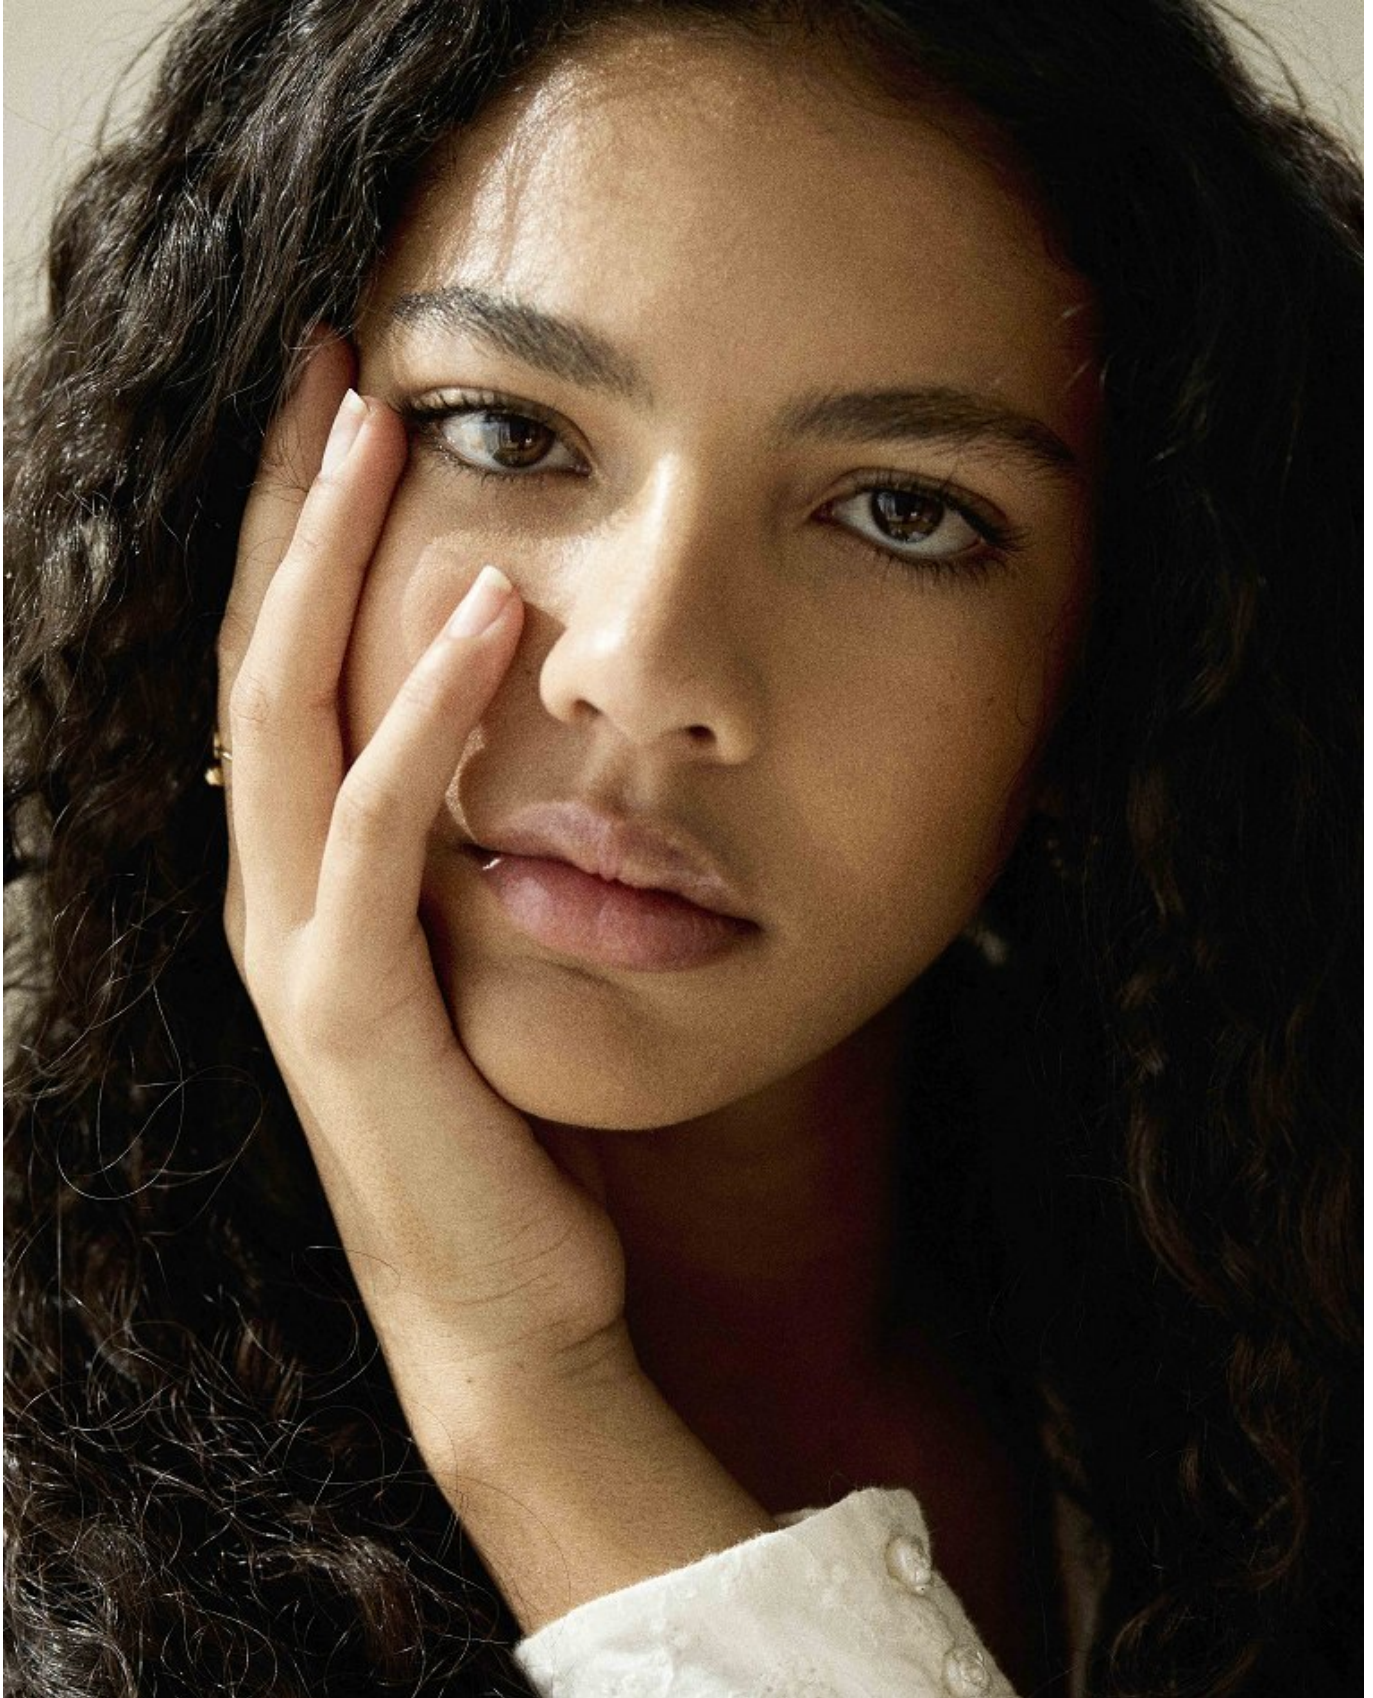

CAITLIN PILLAY

BOSS MODELS

CAPE TOWN

Height: 177cm Bust: 89cm Waist: 66cm Hips: 96cm Shoe: 8 UK Hair: Dark Brown Eyes: Brown