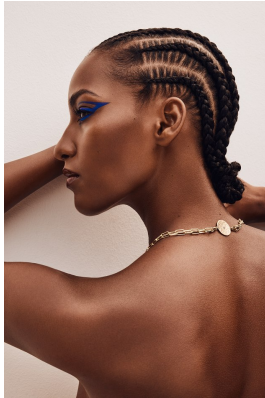

BOSS MODELS

CAPE TOWN

DJEMIME CHOCHI

Height: 172cm Bust: 82cm Waist: 64cm Hips: 96cm Shoe: 6 UK Hair: Brown Eyes: Brown

BOSS MODELS

CAPE TOWN

DJEMIME CHOCHI

Height: 172cm Bust: 82cm Waist: 64cm Hips: 96cm Shoe: 6 UK Hair: Brown Eyes: Brown