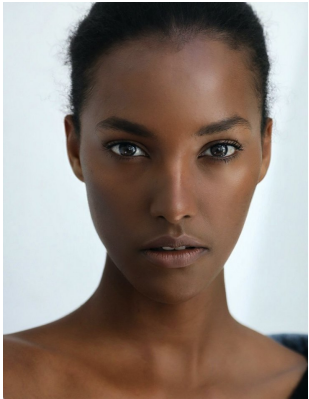

BOSS MODELS

CAPE TOWN

DJEMIME CHOCHI

Height: 172cm Bust: 82cm Waist: 64cm Hips: 96cm Shoe: 6 UK Hair: Brown Eyes: Brown

BOSS MODELS

CAPE TOWN

DJEMIME CHOCHI

Height: 172cm Bust: 82cm Waist: 64cm Hips: 96cm Shoe: 6 UK Hair: Brown Eyes: Brown