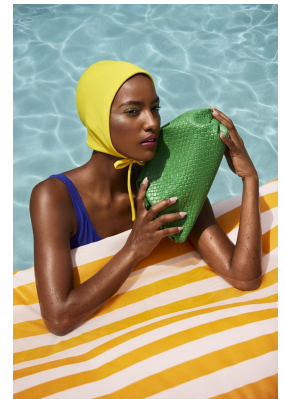

BOSS MODELS

CAPE TOWN

DJEMIME CHOCHI

Height: 172cm Bust: 82cm Waist: 64cm Hips: 96cm Shoe: 6 UK Hair: Brown Eyes: Brown

BOSS MODELS

CAPE TOWN

DJEMIME CHOCHI

Height: 172cm Bust: 82cm Waist: 64cm Hips: 96cm Shoe: 6 UK Hair: Brown Eyes: Brown