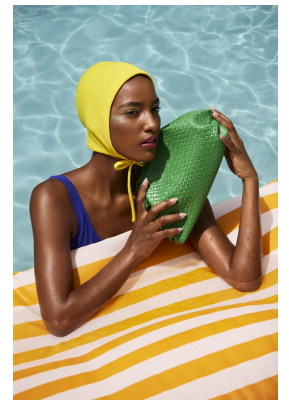

BOSS MODELS

CAPE TOWN

DJEMIME CHOCHI

Height: 172cm Bust: 82cm Waist: 64cm Hips: 96cm Shoe: 6 UK Hair: Brown Eyes: Brown

BOSS MODELS

CAPE TOWN

DJEMIME CHOCHI

Height: 172cm Bust: 82cm Waist: 64cm Hips: 96cm Shoe: 6 UK Hair: Brown Eyes: Brown