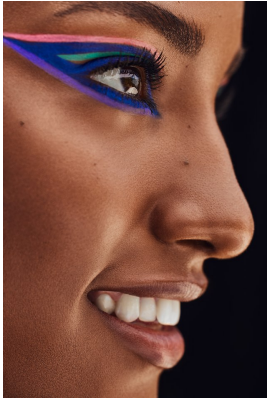

BOSS MODELS

CAPE TOWN

DJEMIME CHOCHI

Height: 172cm Bust: 82cm Waist: 64cm Hips: 96cm Shoe: 6 UK Hair: Brown Eyes: Brown

BOSS MODELS

CAPE TOWN

DJEMIME CHOCHI

Height: 172cm Bust: 82cm Waist: 64cm Hips: 96cm Shoe: 6 UK Hair: Brown Eyes: Brown