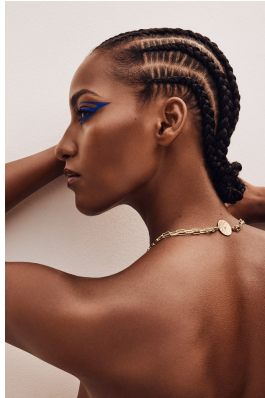

BOSS MODELS

CAPE TOWN

DJEMIME CHOCHI

Height: 172cm Bust: 82cm Waist: 64cm Hips: 96cm Shoe: 6 UK Hair: Brown Eyes: Brown

BOSS MODELS

CAPE TOWN

DJEMIME CHOCHI

Height: 172cm Bust: 82cm Waist: 64cm Hips: 96cm Shoe: 6 UK Hair: Brown Eyes: Brown