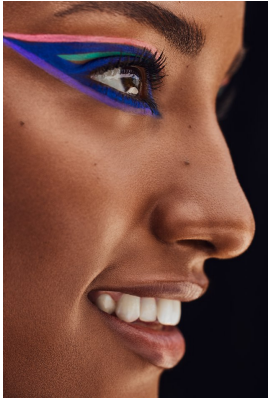

BOSS MODELS

CAPE TOWN

DJEMIME CHOCHI

Height: 172cm Bust: 82cm Waist: 64cm Hips: 96cm Shoe: 6 UK Hair: Brown Eyes: Brown

BOSS MODELS

CAPE TOWN

DJEMIME CHOCHI

Height: 172cm Bust: 82cm Waist: 64cm Hips: 96cm Shoe: 6 UK Hair: Brown Eyes: Brown