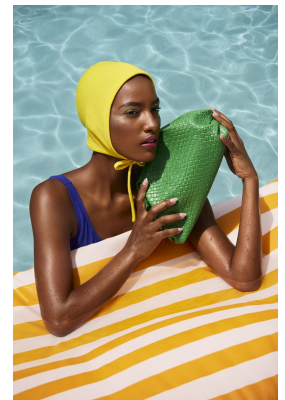

BOSS MODELS

CAPE TOWN

DJEMIME CHOCHI

Height: 172cm Bust: 82cm Waist: 64cm Hips: 96cm Shoe: 6 UK Hair: Brown Eyes: Brown

BOSS MODELS

CAPE TOWN

DJEMIME CHOCHI

Height: 172cm Bust: 82cm Waist: 64cm Hips: 96cm Shoe: 6 UK Hair: Brown Eyes: Brown