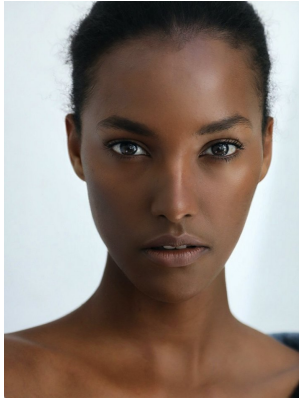

BOSS MODELS

CAPE TOWN

DJEMIME CHOCHI

Height: 172cm Bust: 82cm Waist: 64cm Hips: 96cm Shoe: 6 UK Hair: Brown Eyes: Brown

BOSS MODELS

CAPE TOWN

DJEMIME CHOCHI

Height: 172cm Bust: 82cm Waist: 64cm Hips: 96cm Shoe: 6 UK Hair: Brown Eyes: Brown