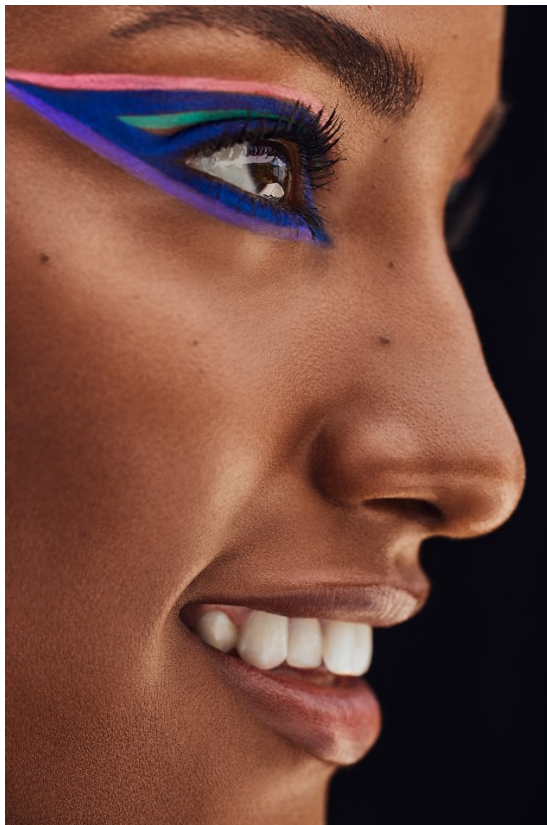

BOSS MODELS

CAPE TOWN

DJEMIME CHOCHI

Height: 172cm Bust: 82cm Waist: 64cm Hips: 96cm Shoe: 6 UK Hair: Brown Eyes: Brown