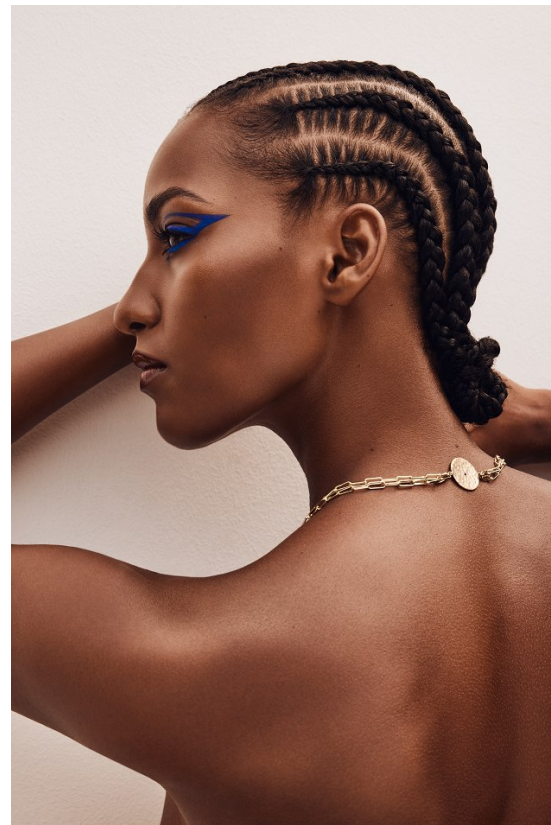

BOSS MODELS

CAPE TOWN

DJEMIME CHOCHI

Height: 172cm Bust: 82cm Waist: 64cm Hips: 96cm Shoe: 6 UK Hair: Brown Eyes: Brown