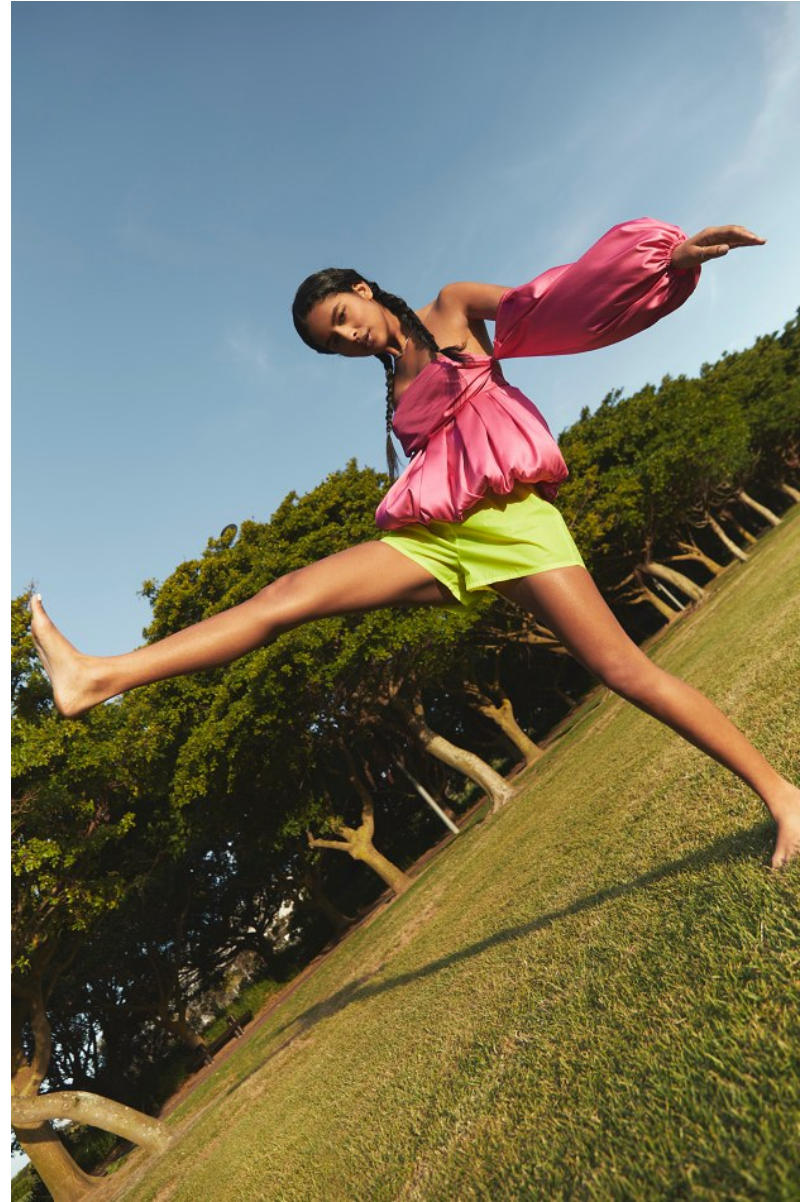

BOSS MODELS

CAPE TOWN

HUMAIRAH BAY

Height: 172cm Bust: 77cm Waist: 60cm Hips: 89cm Shoe: 6 UK Hair: Black Eyes: Brown