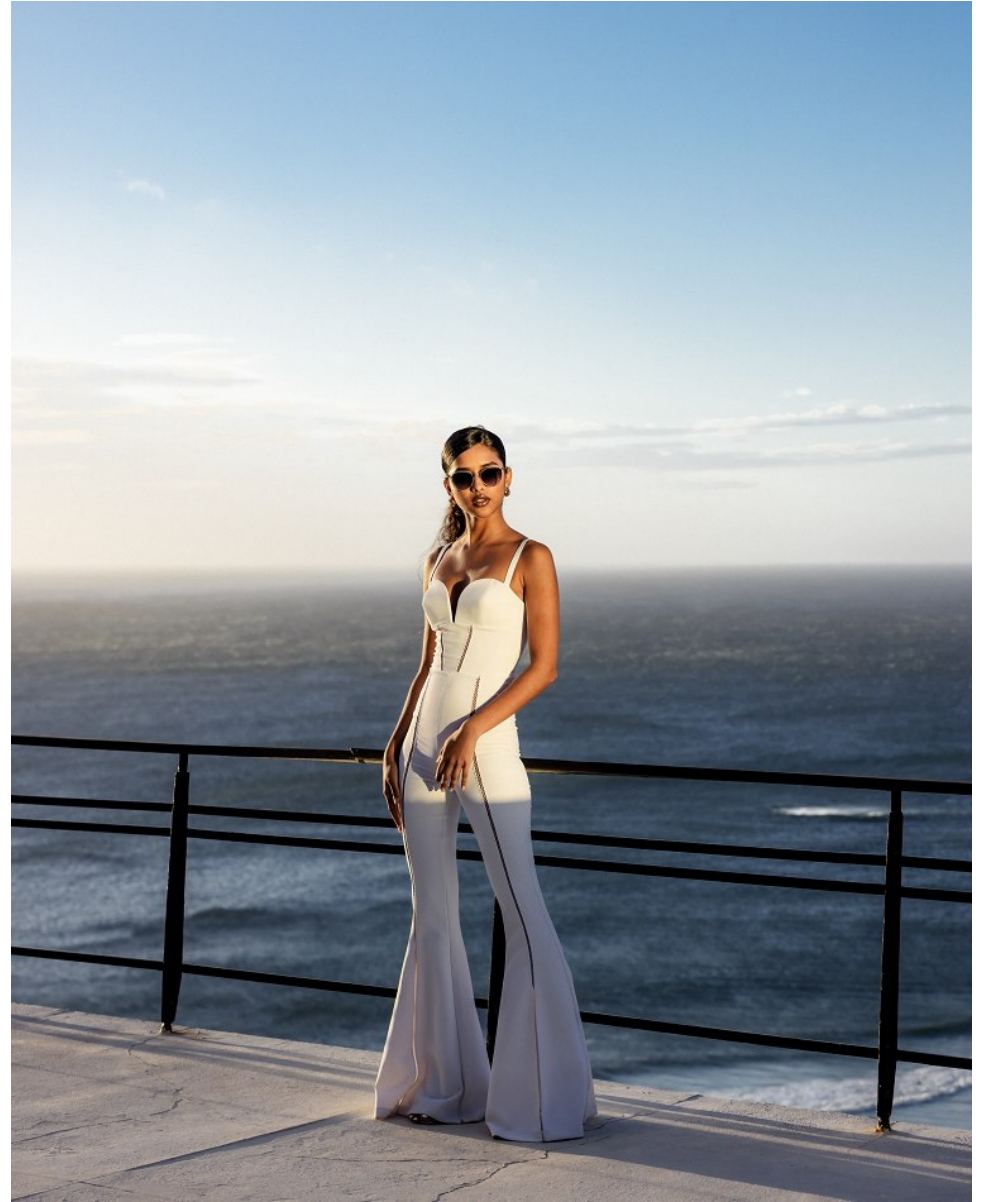

BOSS MODELS

CAPE TOWN

HUMAIRAH BAY

Height: 172cm Bust: 77cm Waist: 60cm Hips: 89cm Shoe: 6 UK Hair: Black Eyes: Brown

BOSS MODELS

CAPE TOWN

HUMAIRAH BAY

Height: 172cm Bust: 77cm Waist: 60cm Hips: 89cm Shoe: 6 UK Hair: Black Eyes: Brown