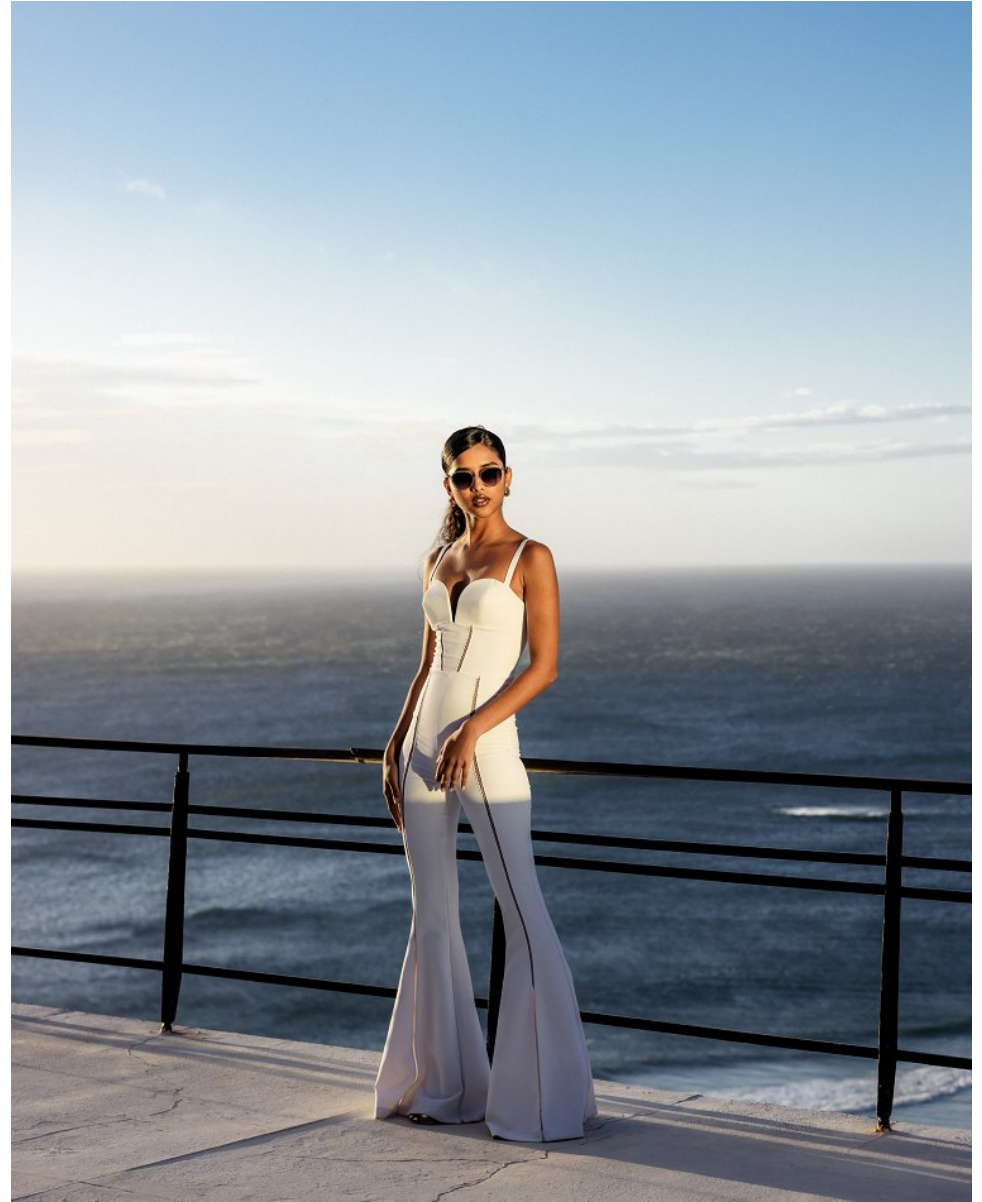

BOSS MODELS

CAPE TOWN

HUMAIRAH BAY

Height: 172cm Bust: 77cm Waist: 60cm Hips: 89cm Shoe: 6 UK Hair: Black Eyes: Brown