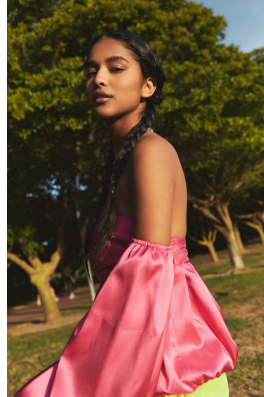

# BOSS MODELS

CAPE TOWN

## HUMAIRAH BAY

Height: 173cm Bust: 77cm Waist: 60cm Hips: 89cm Shoe: 6 UK Hair: Black Eyes: Brown

# BOSS MODELS

CAPE TOWN

HUMAIRAH BAY

Height: 173cm Bust: 77cm Waist: 60cm Hips: 89cm Shoe: 6 UK Hair: Black Eyes: Brown