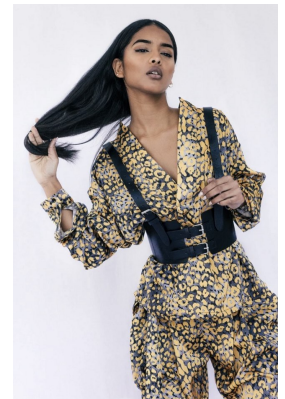

# BOSS MODELS

CAPE TOWN

## HUMAIRAH BAY

Height: 172cm Bust: 77cm Waist: 60cm Hips: 89cm Shoe: 6 UK Hair: Black Eyes: Brown