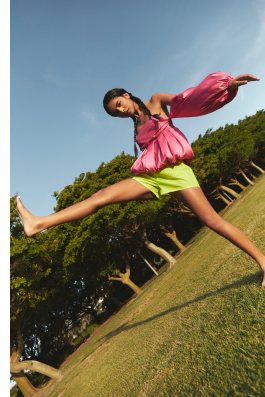

BOSS MODELS

CAPE TOWN

HUMAIRAH BAY

Height: 173cm Bust: 77cm Waist: 60cm Hips: 89cm Shoe: 6 UK Hair: Black Eyes: Brown