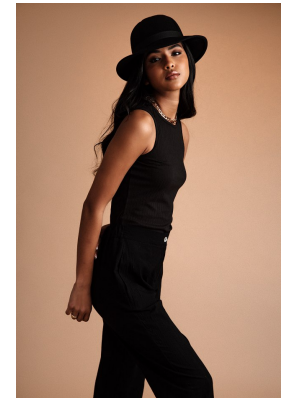

# BOSS MODELS

CAPE TOWN

## HUMAIRAH BAY

Height: 173cm Bust: 77cm Waist: 60cm Hips: 89cm Shoe: 6 UK Hair: Black Eyes: Brown