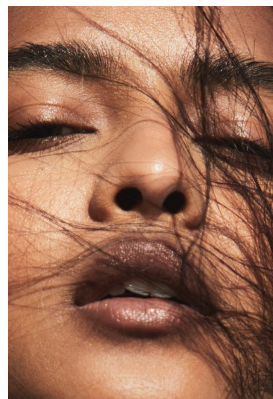

# BOSS MODELS

CAPE TOWN

## HUMAIRAH BAY

Height: 172cm Bust: 77cm Waist: 60cm Hips: 89cm Shoe: 6 UK Hair: Black Eyes: Brown