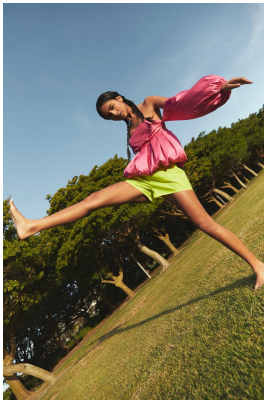

BOSS MODELS

CAPE TOWN

HUMAIRAH BAY

Height: 172cm Bust: 77cm Waist: 60cm Hips: 89cm Shoe: 6 UK Hair: Black Eyes: Brown