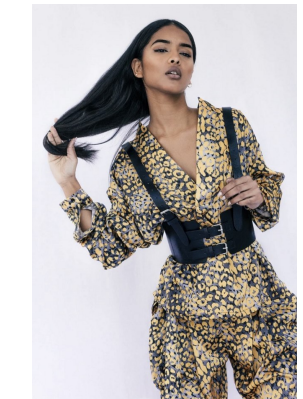

# BOSS MODELS

CAPE TOWN

## HUMAIRAH BAY

Height: 173cm Bust: 77cm Waist: 60cm Hips: 89cm Shoe: 6 UK Hair: Black Eyes: Brown

# BOSS MODELS

CAPE TOWN

HUMAIRAH BAY

Height: 173cm Bust: 77cm Waist: 60cm Hips: 89cm Shoe: 6 UK Hair: Black Eyes: Brown