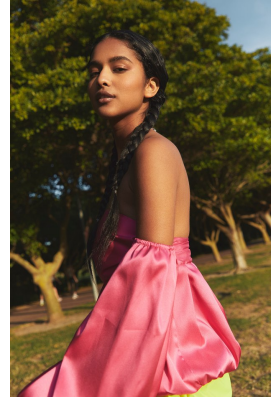

BOSS MODELS

CAPE TOWN

HUMAIRAH BAY

Height: 172cm Bust: 77cm Waist: 60cm Hips: 89cm Shoe: 6 UK Hair: Black Eyes: Brown