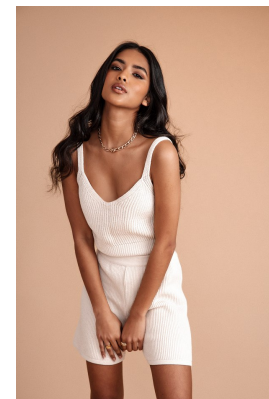

# BOSS MODELS

CAPE TOWN

## HUMAIRAH BAY

Height: 172cm Bust: 77cm Waist: 60cm Hips: 89cm Shoe: 6 UK Hair: Black Eyes: Brown