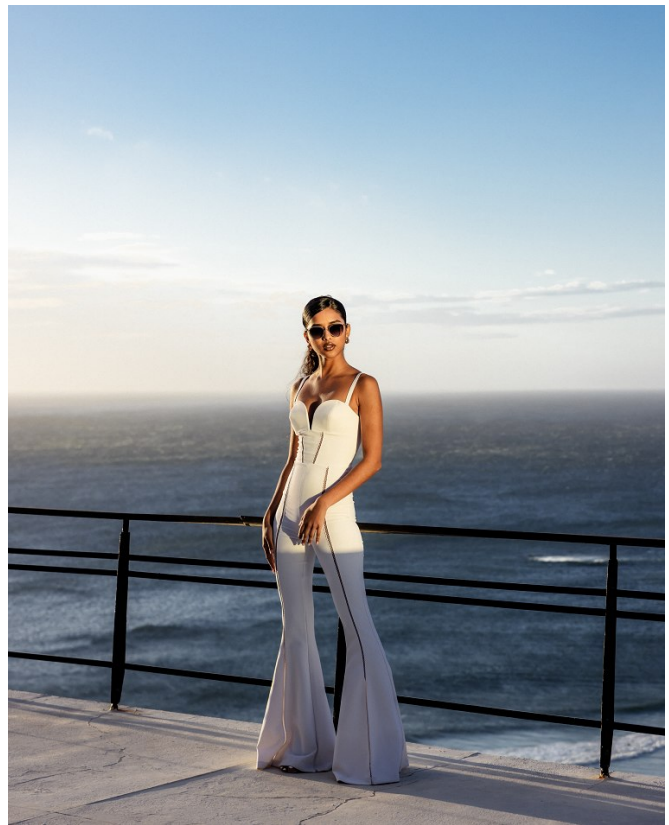

BOSS MODELS

CAPE TOWN

HUMAIRAH BAY

Height: 172cm Bust: 77cm Waist: 60cm Hips: 89cm Shoe: 6 UK Hair: Black Eyes: Brown

BOSS MODELS

CAPE TOWN

HUMAIRAH BAY

Height: 172cm Bust: 77cm Waist: 60cm Hips: 89cm Shoe: 6 UK Hair: Black Eyes: Brown