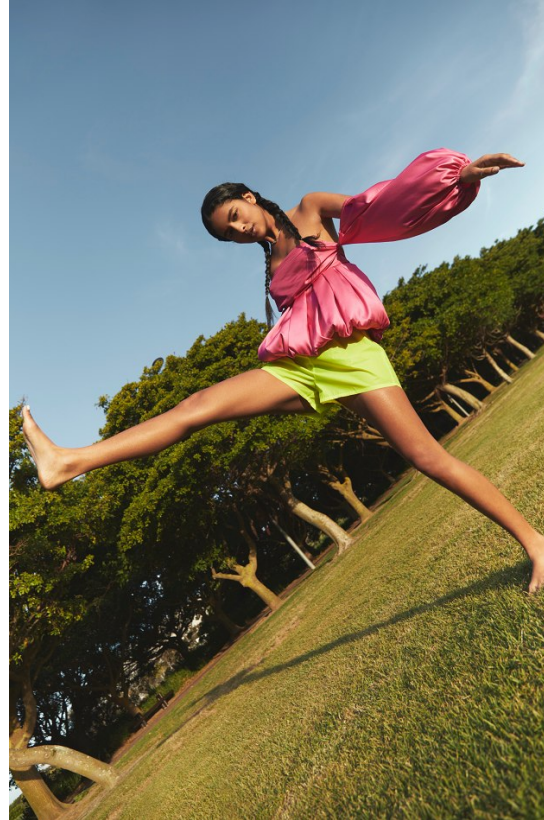

BOSS MODELS

CAPE TOWN

HUMAIRAH BAY

Height: 172cm Bust: 77cm Waist: 60cm Hips: 89cm Shoe: 6 UK Hair: Black Eyes: Brown