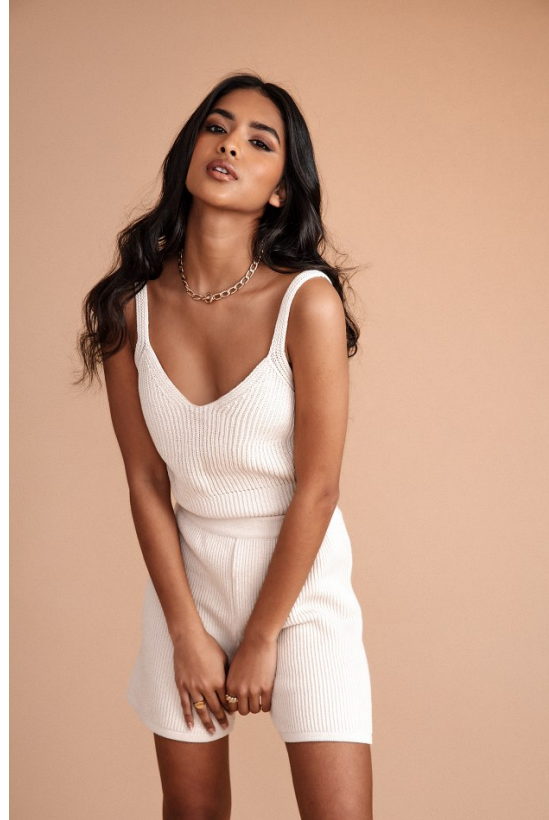

BOSS MODELS

CAPE TOWN

HUMAIRAH BAY

Height: 173cm Bust: 77cm Waist: 60cm Hips: 89cm Shoe: 6 UK Hair: Black Eyes: Brown