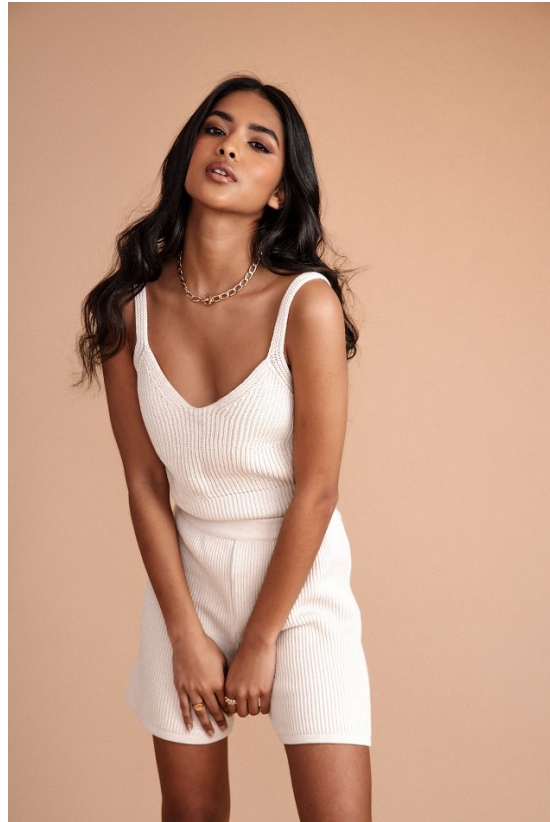

BOSS MODELS

CAPE TOWN

HUMAIRAH BAY

Height: 172cm Bust: 77cm Waist: 60cm Hips: 89cm Shoe: 6 UK Hair: Black Eyes: Brown