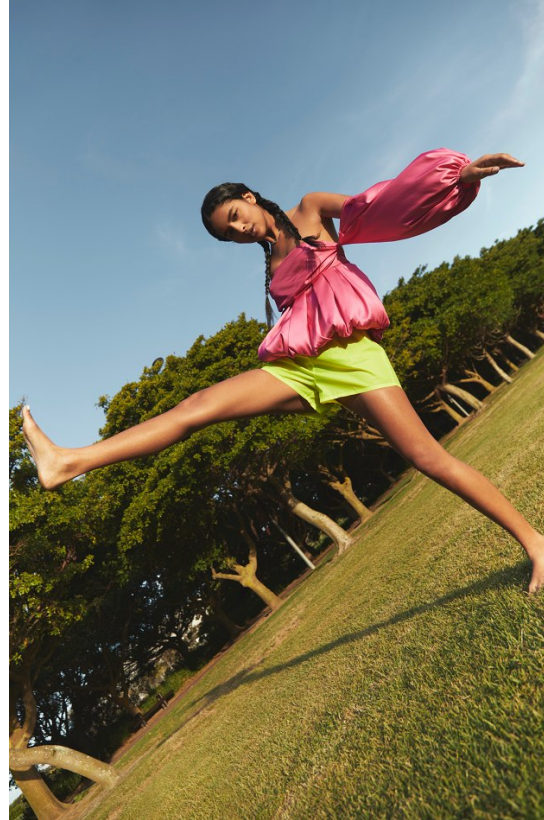

BOSS MODELS

CAPE TOWN

HUMAIRAH BAY

Height: 173cm Bust: 77cm Waist: 60cm Hips: 89cm Shoe: 6 UK Hair: Black Eyes: Brown