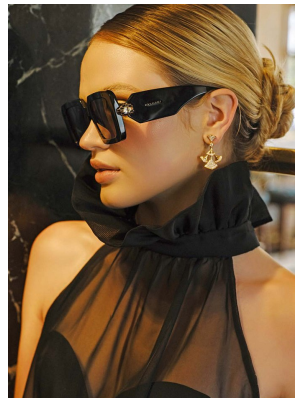

BOSS MODELS

CAPE TOWN

KARLA DU PLESSIS

Height: 177cm Bust: 82cm Waist: 61cm Hips: 90cm Shoe: 6 UK Hair: Blonde Eyes: Blue

BOSS MODELS

CAPE TOWN

Image: Karla Du Plessis represented by Boss Models Cape Town

KARLA DU PLESSIS

Height: 177cm Bust: 82cm Waist: 61cm Hips: 90cm Shoe: 6 UK Hair: Blonde Eyes: Blue