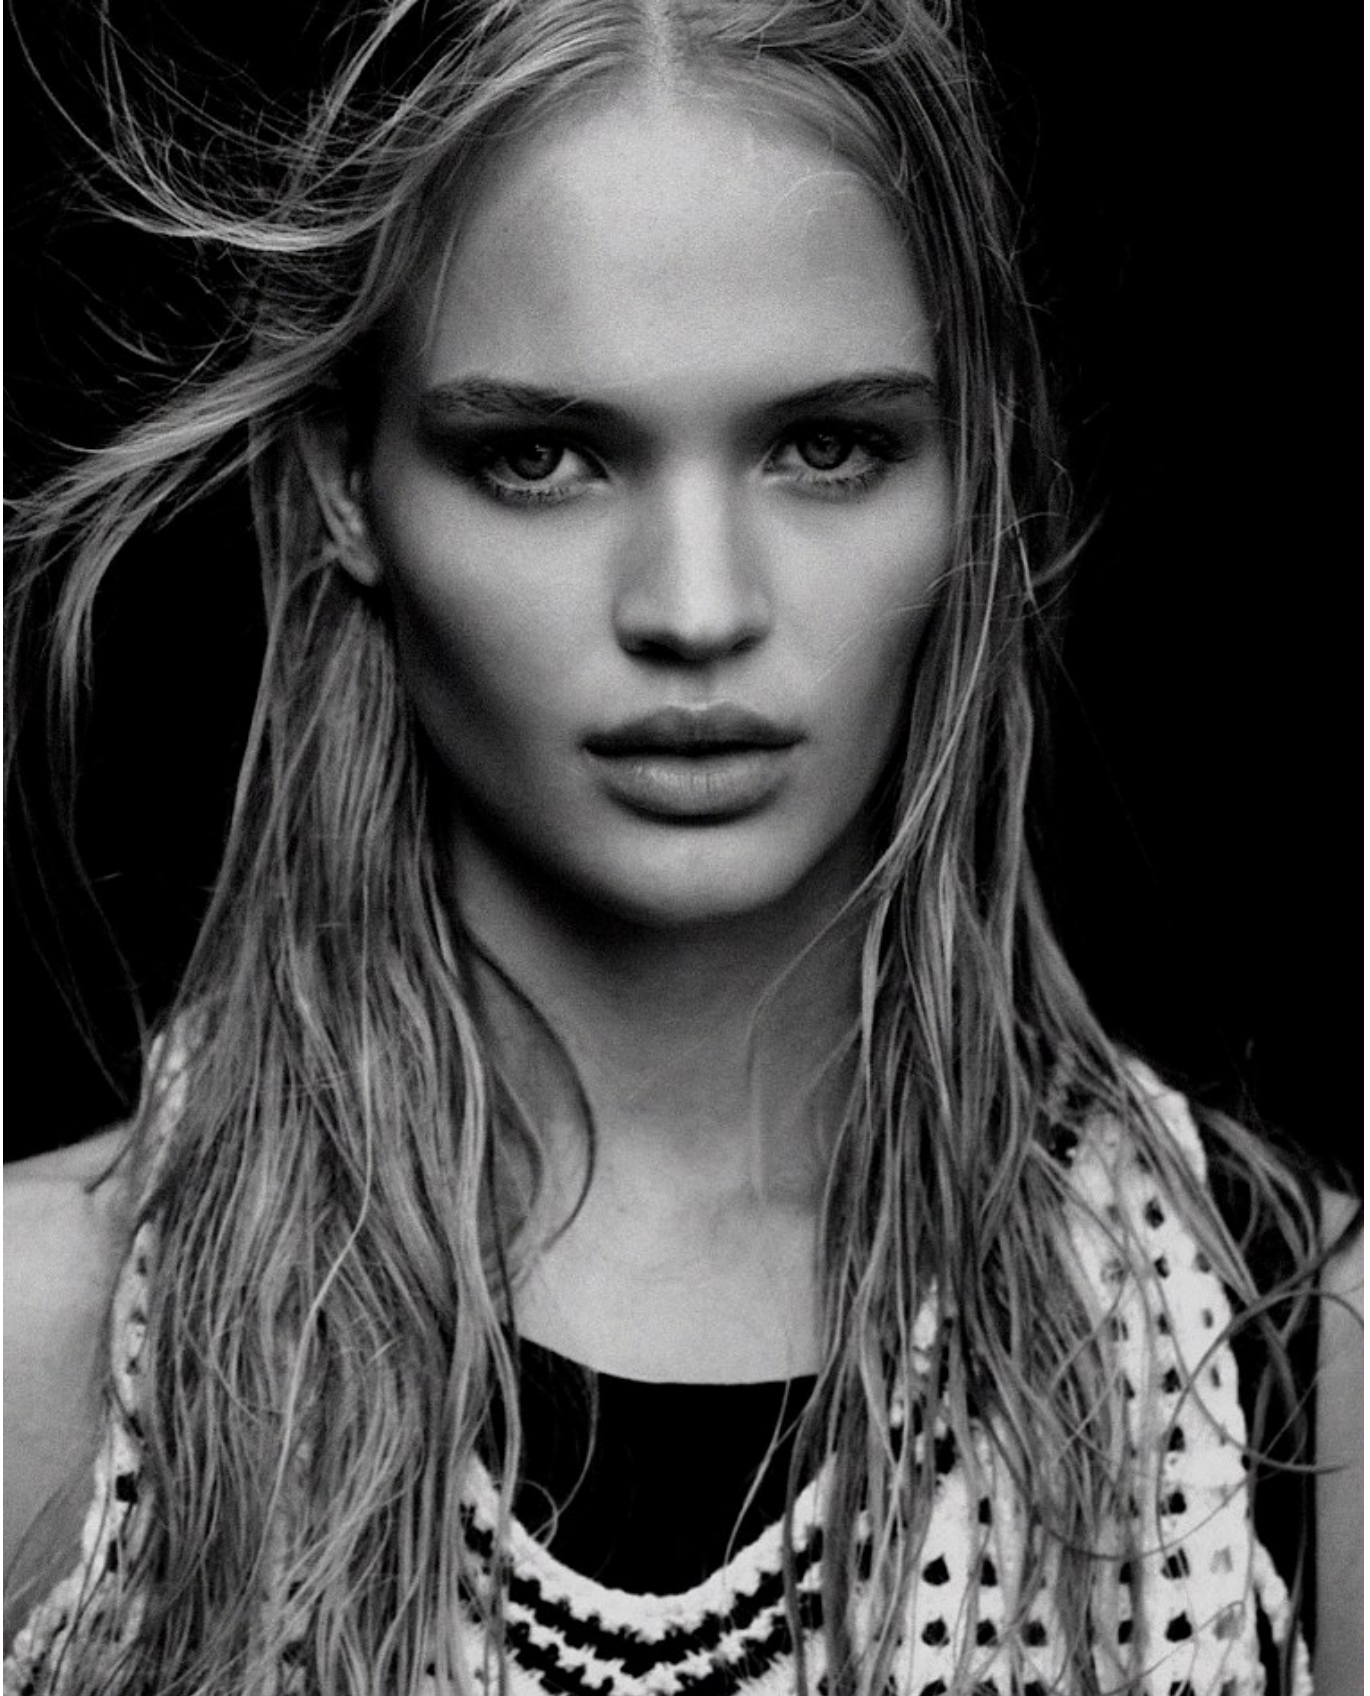

BOSS MODELS

CAPE TOWN

KARLA DU PLESSIS

Height: 177cm Bust: 82cm Waist: 61cm Hips: 90cm Shoe: 6 UK Hair: Blonde Eyes: Blue