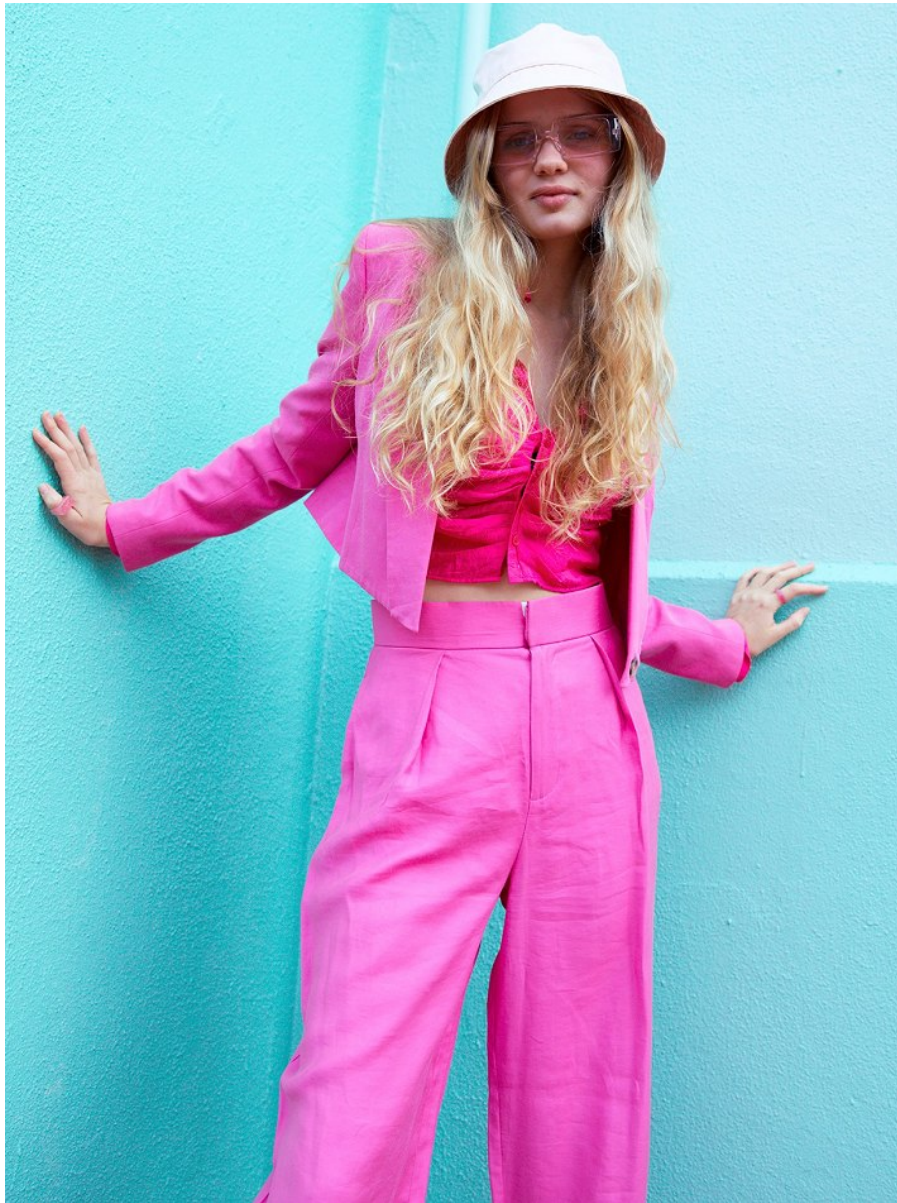

OLIVIA HILL

BOSS MODELS

CAPE TOWN

OLIVIA HILL

Height: 174cm Bust: 88cm Waist: 65cm Hips: 95cm Shoe: 6 UK Hair: Blonde Eyes: Green