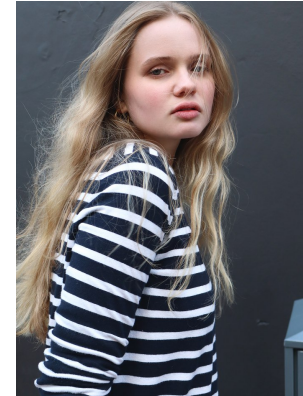

BOSS MODELS

CAPE TOWN

OLIVIA HILL

Height: 174cm Bust: 88cm Waist: 65cm Hips: 95cm Shoe: 6 UK Hair: Blonde Eyes: Green

BOSS MODELS

CAPE TOWN

OLIVIA HILL

Height: 174cm Bust: 88cm Waist: 65cm Hips: 95cm Shoe: 6 UK Hair: Blonde Eyes: Green