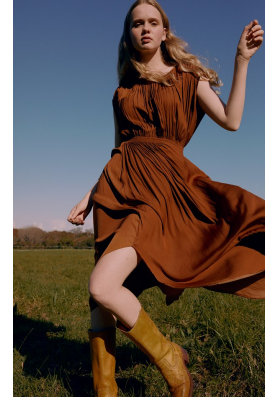

BOSS MODELS

CAPE TOWN

OLIVIA HILL

Height: 174cm Bust: 85cm Waist: 66cm Hips: 96cm Shoe: 6 UK Hair: Blonde Eyes: Green

BOSS MODELS

CAPE TOWN

OLIVIA HILL

Height: 174cm Bust: 85cm Waist: 66cm Hips: 96cm Shoe: 6 UK Hair: Blonde Eyes: Green