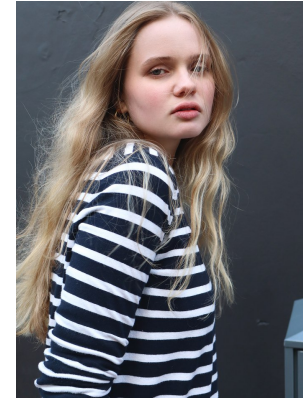

BOSS MODELS

CAPE TOWN

OLIVIA HILL

Height: 174cm Bust: 88cm Waist: 65cm Hips: 95cm Shoe: 6 UK Hair: Blonde Eyes: Green

BOSS MODELS

CAPE TOWN

OLIVIA HILL

Height: 174cm Bust: 88cm Waist: 65cm Hips: 95cm Shoe: 6 UK Hair: Blonde Eyes: Green