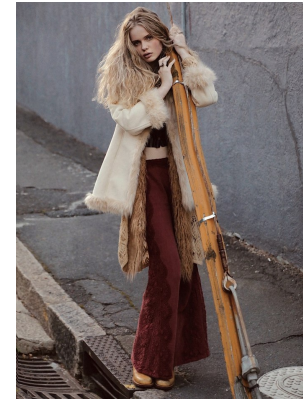

BOSS MODELS

CAPE TOWN

OLIVIA HILL

Height: 174cm Bust: 85cm Waist: 66cm Hips: 96cm Shoe: 6 UK Hair: Blonde Eyes: Green

BOSS MODELS

CAPE TOWN

OLIVIA HILL

Height: 174cm Bust: 85cm Waist: 66cm Hips: 96cm Shoe: 6 UK Hair: Blonde Eyes: Green