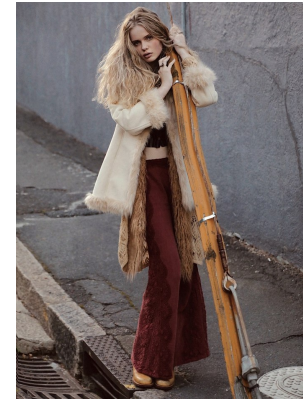

BOSS MODELS

CAPE TOWN

OLIVIA HILL

Height: 174cm Bust: 88cm Waist: 65cm Hips: 95cm Shoe: 6 UK Hair: Blonde Eyes: Green

BOSS MODELS

CAPE TOWN

OLIVIA HILL

Height: 174cm Bust: 88cm Waist: 65cm Hips: 95cm Shoe: 6 UK Hair: Blonde Eyes: Green