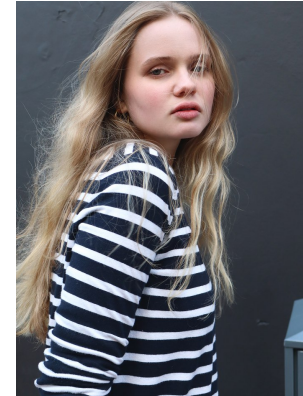

BOSS MODELS

CAPE TOWN

OLIVIA HILL

Height: 174cm Bust: 85cm Waist: 66cm Hips: 96cm Shoe: 6 UK Hair: Blonde Eyes: Green

BOSS MODELS

CAPE TOWN

OLIVIA HILL

Height: 174cm Bust: 85cm Waist: 66cm Hips: 96cm Shoe: 6 UK Hair: Blonde Eyes: Green