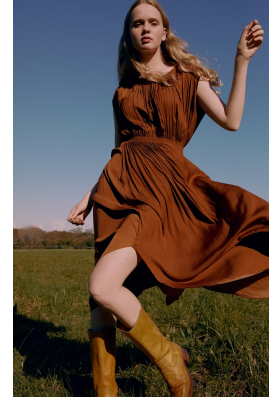

BOSS MODELS

CAPE TOWN

OLIVIA HILL

Height: 174cm Bust: 88cm Waist: 65cm Hips: 95cm Shoe: 6 UK Hair: Blonde Eyes: Green

BOSS MODELS

CAPE TOWN

OLIVIA HILL

Height: 174cm Bust: 88cm Waist: 65cm Hips: 95cm Shoe: 6 UK Hair: Blonde Eyes: Green