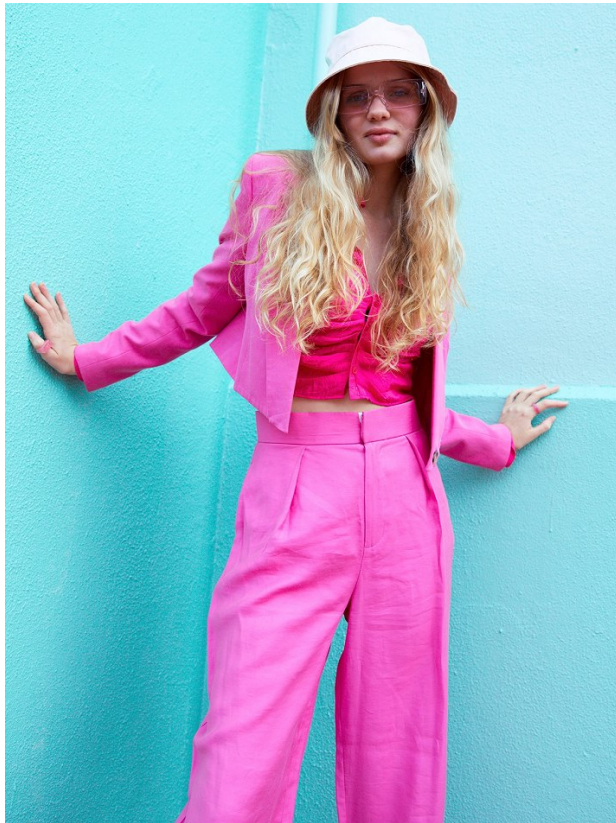

BOSS MODELS

CAPE TOWN

OLIVIA HILL

Height: 174cm Bust: 88cm Waist: 65cm Hips: 95cm Shoe: 6 UK Hair: Blonde Eyes: Green

BOSS MODELS

CAPE TOWN

OLIVIA HILL

Height: 174cm Bust: 88cm Waist: 65cm Hips: 95cm Shoe: 6 UK Hair: Blonde Eyes: Green