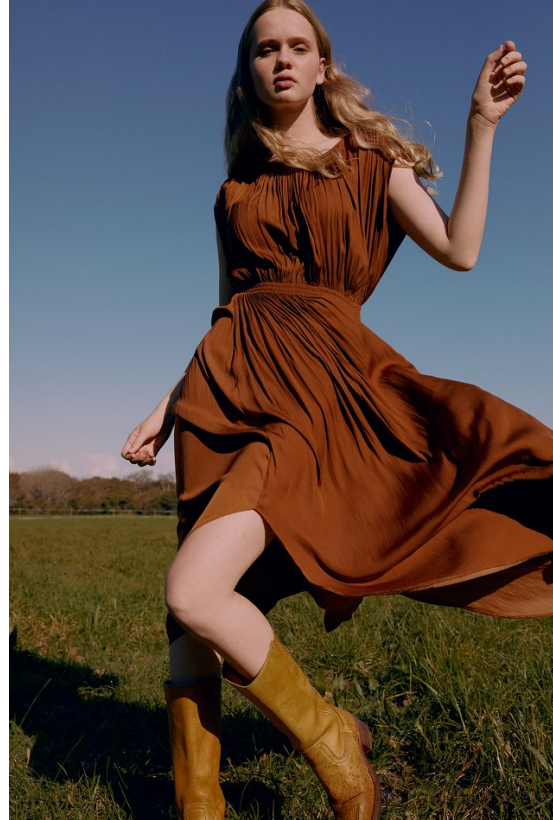

BOSS MODELS

CAPE TOWN

OLIVIA HILL

Height: 174cm Bust: 88cm Waist: 65cm Hips: 95cm Shoe: 6 UK Hair: Blonde Eyes: Green

BOSS MODELS

CAPE TOWN

OLIVIA HILL

Height: 174cm Bust: 88cm Waist: 65cm Hips: 95cm Shoe: 6 UK Hair: Blonde Eyes: Green