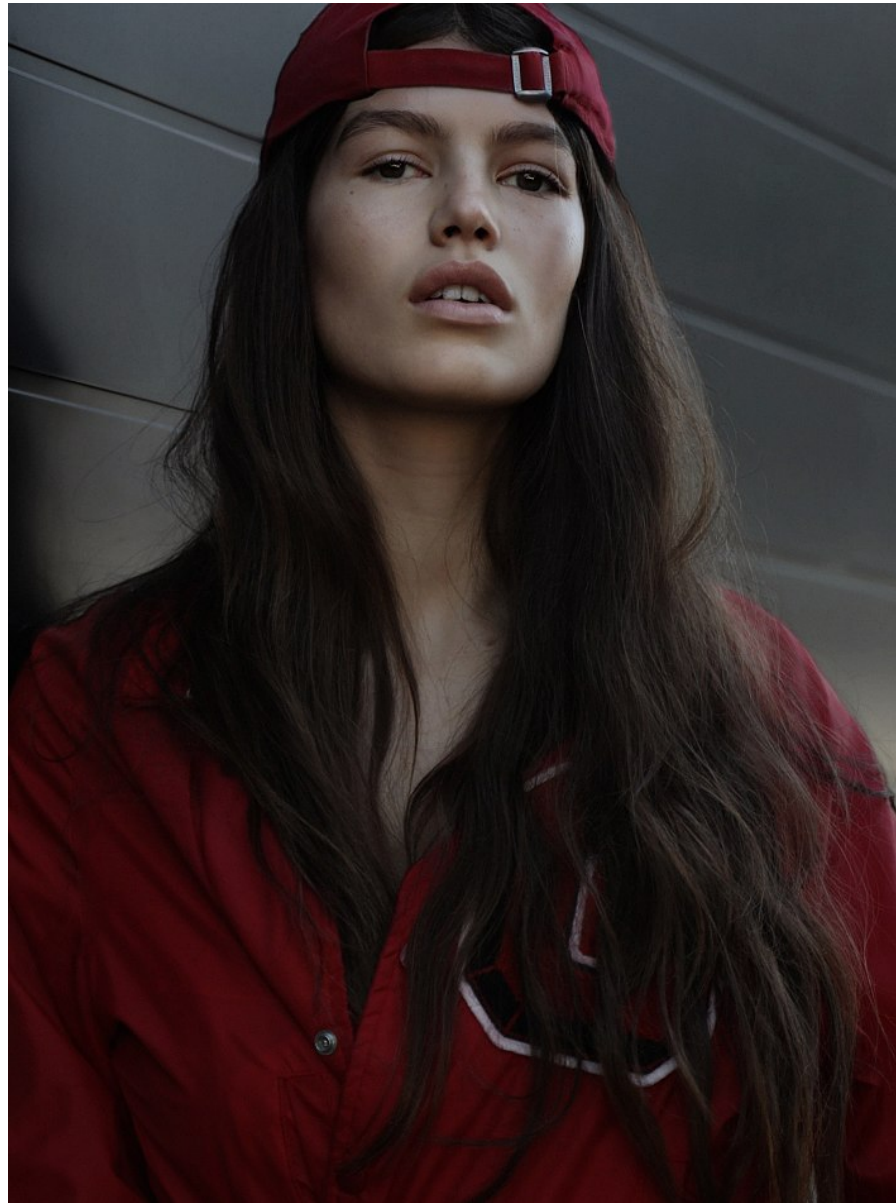

# BOSS MODELS

CAPE TOWN

ROSIE RICHTER

Height: 181cm Bust: 91cm Waist: 66cm Hips: 98cm Shoe: 6.5 UK Hair: Brunette Eyes: Brown