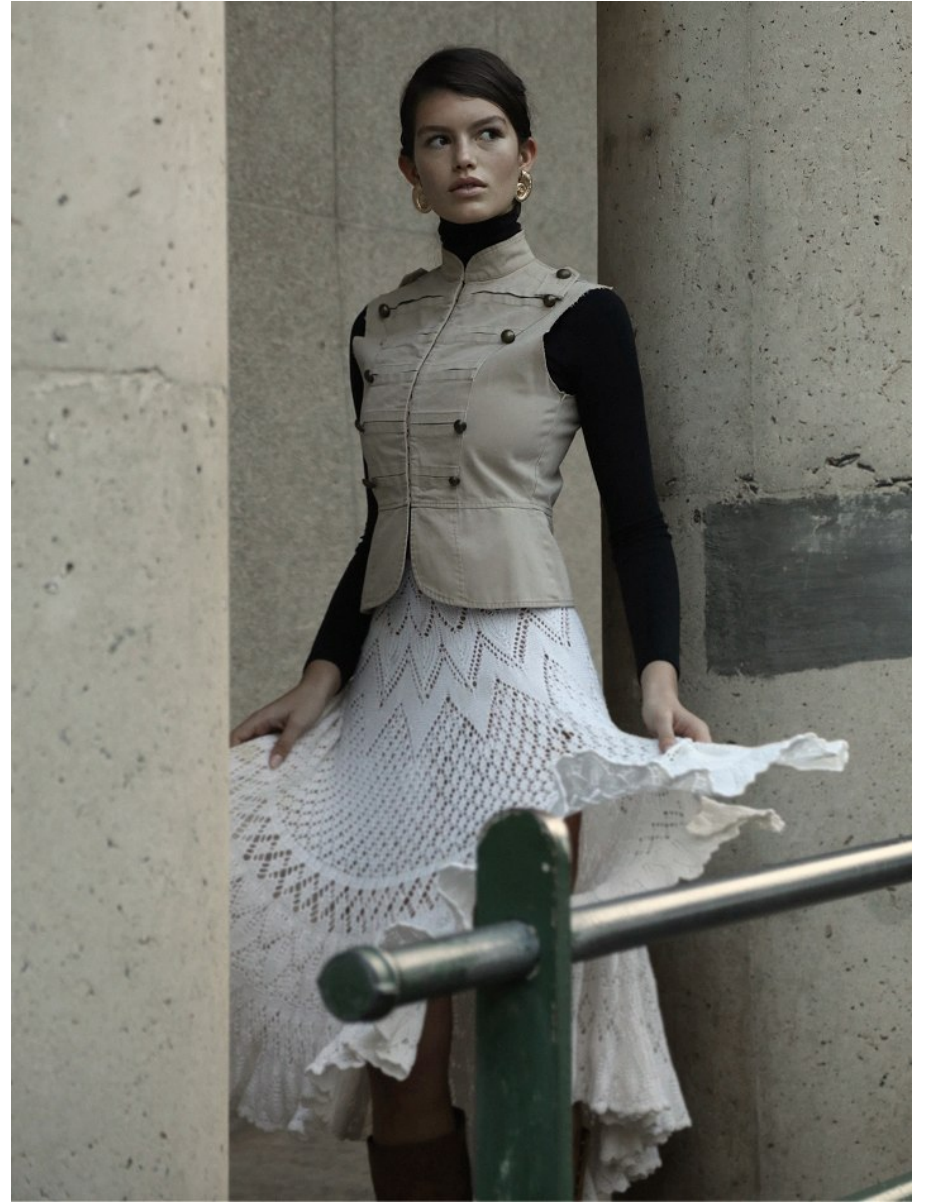

BOSS MODELS

CAPE TOWN

ROSIE RICHTER

Height: 181cm Bust: 91cm Waist: 66cm Hips: 98cm Shoe: 6.5 UK Hair: Brunette Eyes: Brown

BOSS MODELS

CAPE TOWN

ROSIE RICHTER

Height: 181cm Bust: 91cm Waist: 66cm Hips: 98cm Shoe: 6.5 UK Hair: Brunette Eyes: Brown