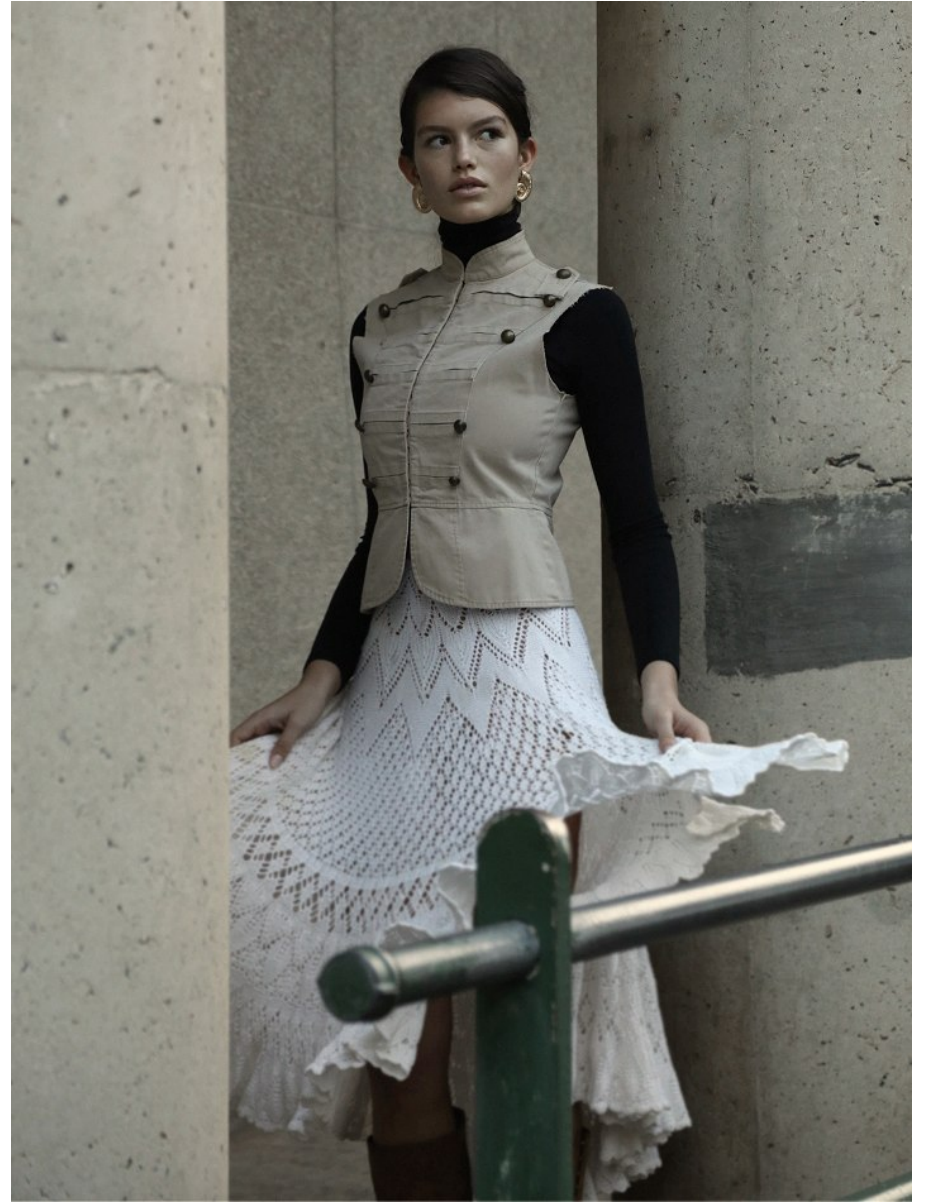

BOSS MODELS

CAPE TOWN

Height: 181cm Bust: 91cm Waist: 66cm Hips: 98cm Shoe: 6.5 UK Hair: Brunette Eyes: Brown