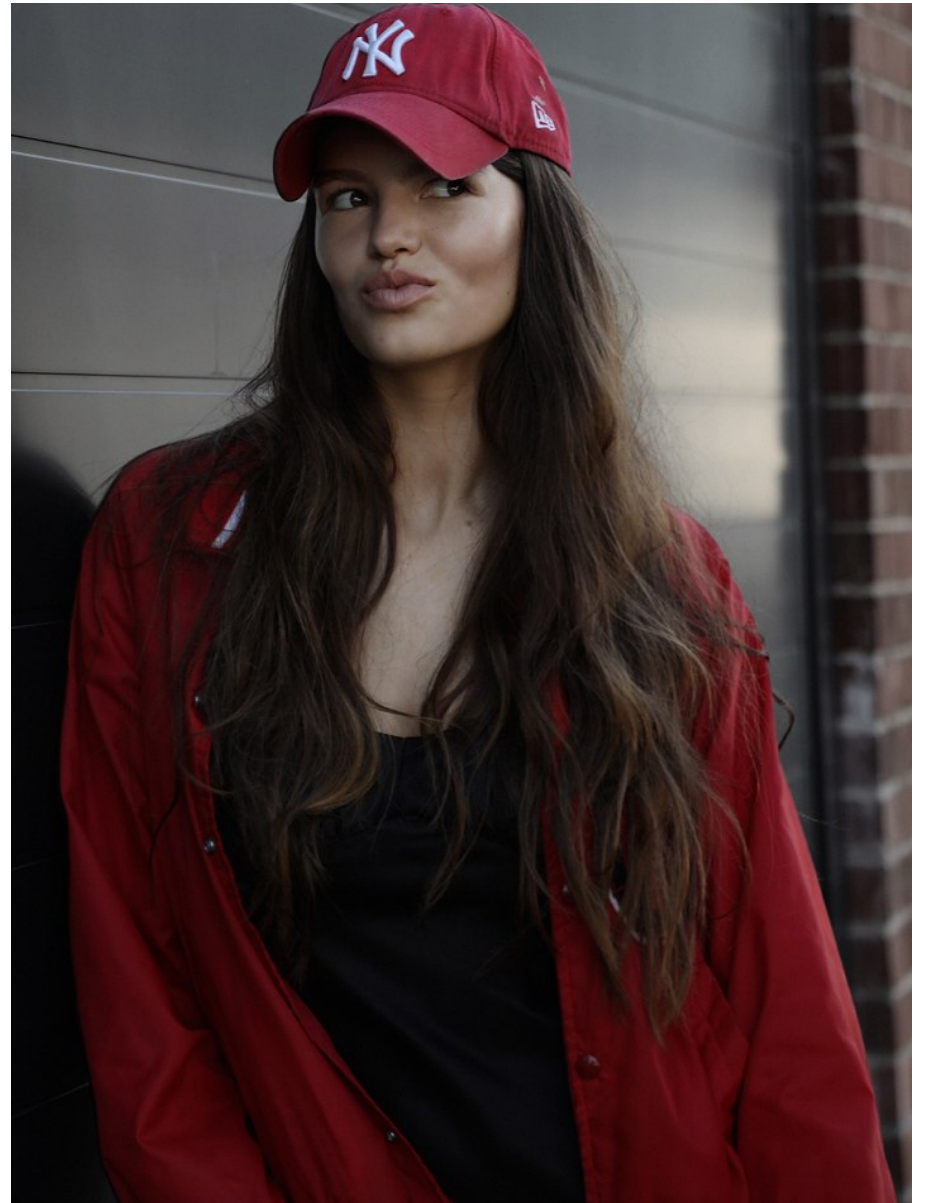

BOSS MODELS

CAPE TOWN

Height: 181cm Bust: 91cm Waist: 66cm Hips: 98cm Shoe: 6.5 UK Hair: Brunette Eyes: Brown