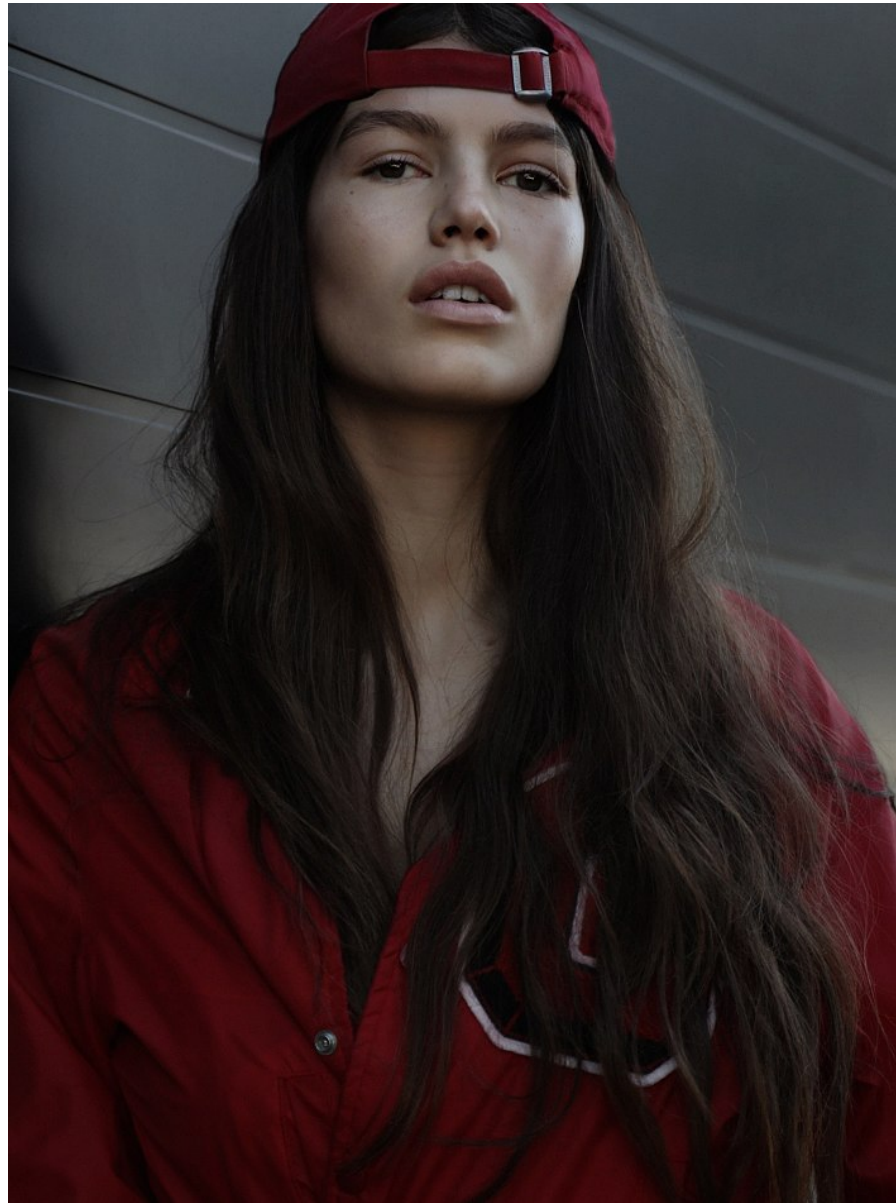

BOSS MODELS

CAPE TOWN

ROSIE RICHTER

Height: 181cm Bust: 91cm Waist: 66cm Hips: 98cm Shoe: 6.5 UK Hair: Brunette Eyes: Brown

BOSS MODELS

CAPE TOWN

ROSIE RICHTER

Height: 181cm Bust: 91cm Waist: 66cm Hips: 98cm Shoe: 6.5 UK Hair: Brunette Eyes: Brown