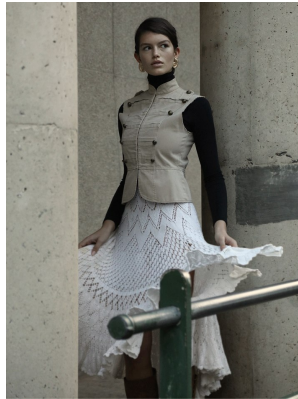

# BOSS MODELS

CAPE TOWN

## ROSIE RICHTER

Height: 181cm Bust: 91cm Waist: 66cm Hips: 98cm Shoe: 6.5 UK Hair: Brunette Eyes: Brown