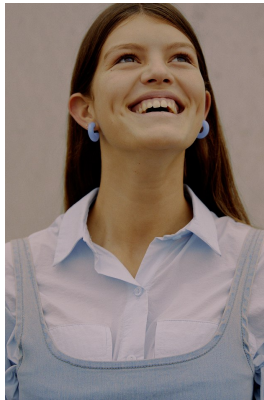

BOSS MODELS

CAPE TOWN

ROSIE RICHTER

Height: 181cm Bust: 91cm Waist: 66cm Hips: 98cm Shoe: 6.5 UK Hair: Brunette Eyes: Brown

BOSS MODELS

CAPE TOWN

ROSIE RICHTER

Height: 181cm Bust: 91cm Waist: 66cm Hips: 98cm Shoe: 6.5 UK Hair: Brunette Eyes: Brown