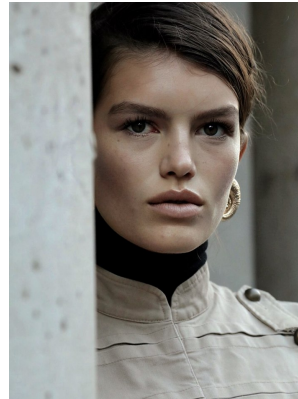

BOSS MODELS

CAPE TOWN

ROSIE RICHTER

Height: 181cm Bust: 91cm Waist: 66cm Hips: 98cm Shoe: 6.5 UK Hair: Brunette Eyes: Brown

BOSS MODELS

CAPE TOWN

ROSIE RICHTER

Height: 181cm Bust: 91cm Waist: 66cm Hips: 98cm Shoe: 6.5 UK Hair: Brunette Eyes: Brown