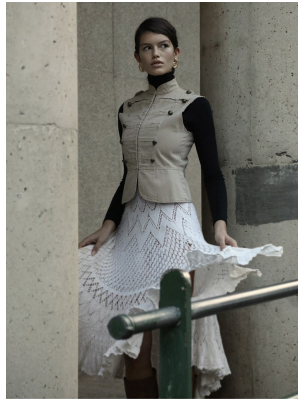

BOSS MODELS

CAPE TOWN

ROSIE RICHTER

Height: 181cm Bust: 91cm Waist: 66cm Hips: 98cm Shoe: 6.5 UK Hair: Brunette Eyes: Brown

BOSS MODELS

CAPE TOWN

ROSIE RICHTER

Height: 181cm Bust: 91cm Waist: 66cm Hips: 98cm Shoe: 6.5 UK Hair: Brunette Eyes: Brown