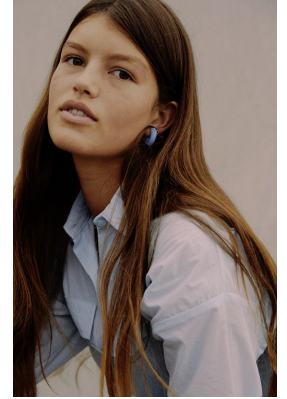

BOSS MODELS

CAPE TOWN

ROSIE RICHTER

Height: 181cm Bust: 91cm Waist: 66cm Hips: 98cm Shoe: 6.5 UK Hair: Brunette Eyes: Brown

BOSS MODELS

CAPE TOWN

ROSIE RICHTER

Height: 181cm Bust: 91cm Waist: 66cm Hips: 98cm Shoe: 6.5 UK Hair: Brunette Eyes: Brown