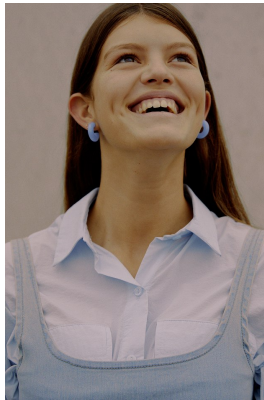

# BOSS MODELS

CAPE TOWN

## ROSIE RICHTER

Height: 181cm Bust: 91cm Waist: 66cm Hips: 98cm Shoe: 6.5 UK Hair: Brunette Eyes: Brown