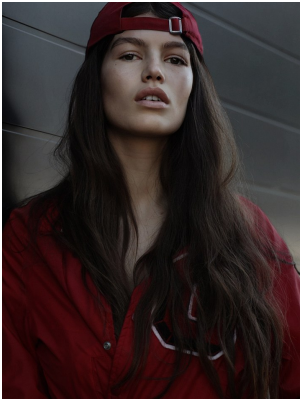

BOSS MODELS

CAPE TOWN

ROSIE RICHTER

Height: 181cm Bust: 91cm Waist: 66cm Hips: 98cm Shoe: 6.5 UK Hair: Brunette Eyes: Brown

BOSS MODELS

CAPE TOWN

ROSIE RICHTER

Height: 181cm Bust: 91cm Waist: 66cm Hips: 98cm Shoe: 6.5 UK Hair: Brunette Eyes: Brown