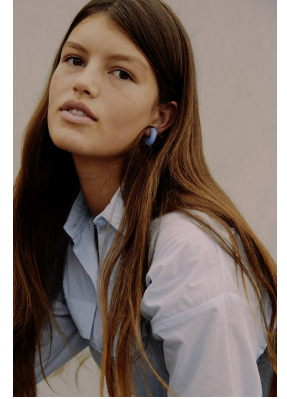

# BOSS MODELS

CAPE TOWN

## ROSIE RICHTER

Height: 181cm Bust: 91cm Waist: 66cm Hips: 98cm Shoe: 6.5 UK Hair: Brunette Eyes: Brown