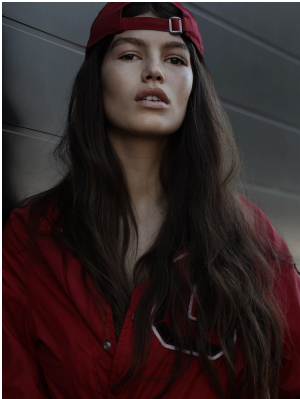

# BOSS MODELS

CAPE TOWN

## ROSIE RICHTER

Height: 181cm Bust: 91cm Waist: 66cm Hips: 98cm Shoe: 6.5 UK Hair: Brunette Eyes: Brown