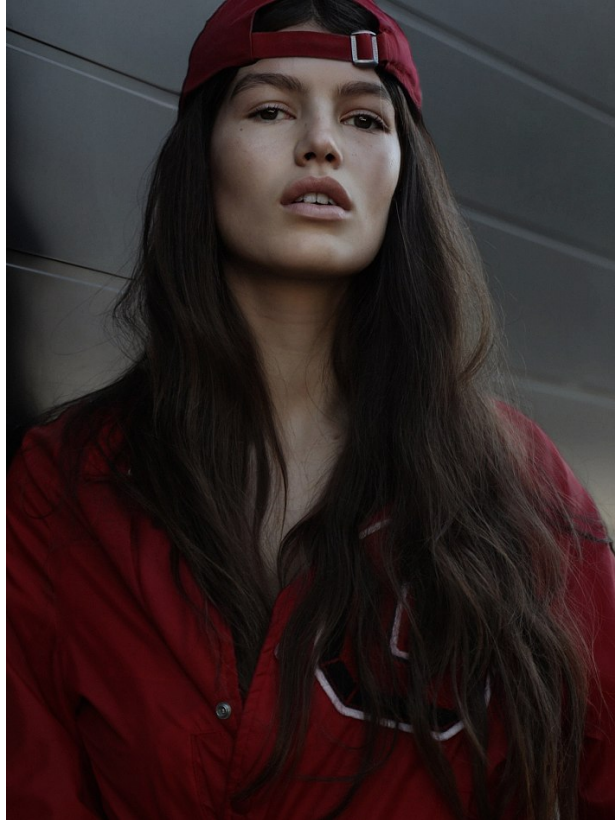

BOSS MODELS

CAPE TOWN

ROSIE RICHTER

Height: 181cm Bust: 91cm Waist: 66cm Hips: 98cm Shoe: 6.5 UK Hair: Brunette Eyes: Brown

BOSS MODELS

CAPE TOWN

ROSIE RICHTER

Height: 181cm Bust: 91cm Waist: 66cm Hips: 98cm Shoe: 6.5 UK Hair: Brunette Eyes: Brown

BOSS MODELS

CAPE TOWN

ROSIE RICHTER

Height: 181cm Bust: 91cm Waist: 66cm Hips: 98cm Shoe: 6.5 UK Hair: Brunette Eyes: Brown