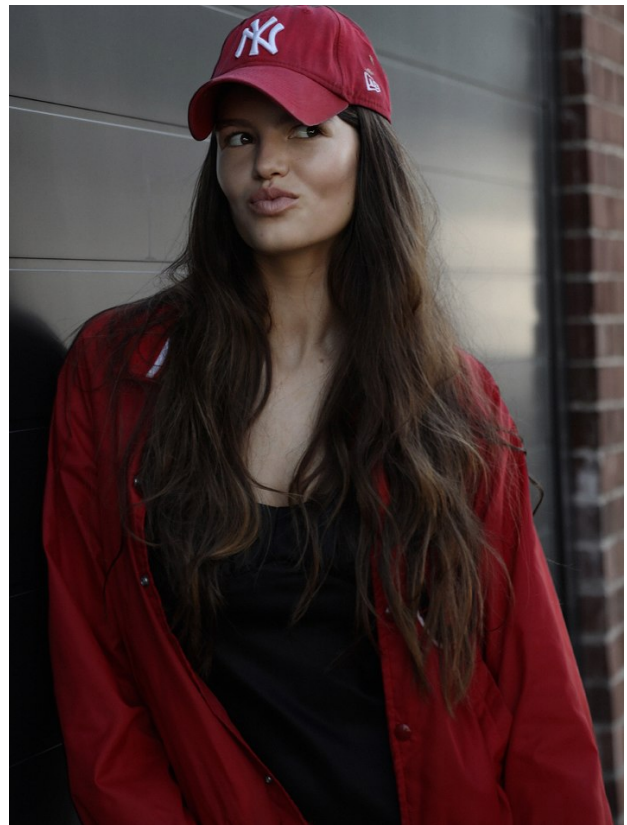

BOSS MODELS

CAPE TOWN

ROSIE RICHTER

Height: 181cm Bust: 91cm Waist: 66cm Hips: 98cm Shoe: 6.5 UK Hair: Brunette Eyes: Brown

BOSS MODELS

CAPE TOWN

ROSIE RICHTER

Height: 181cm Bust: 91cm Waist: 66cm Hips: 98cm Shoe: 6.5 UK Hair: Brunette Eyes: Brown