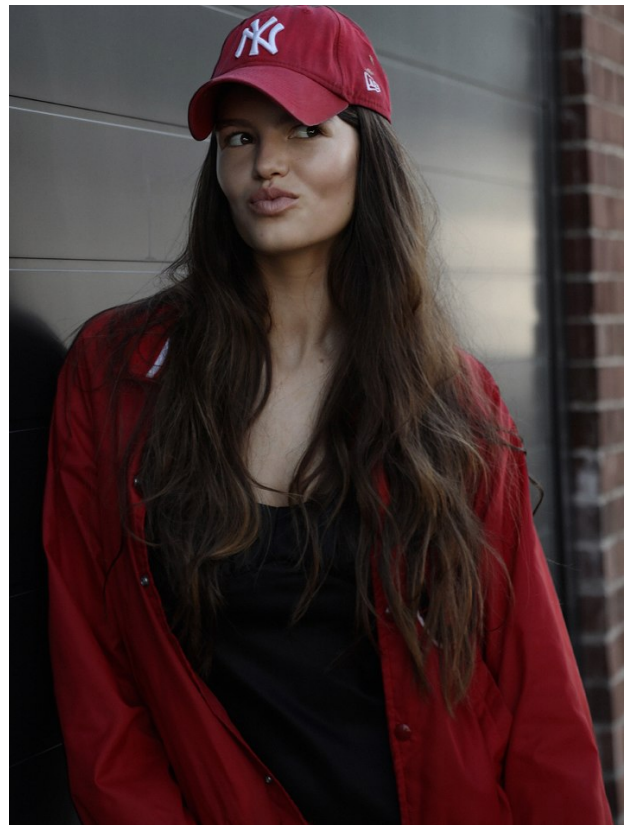

BOSS MODELS

CAPE TOWN

ROSIE RICHTER

Height: 181cm Bust: 91cm Waist: 66cm Hips: 98cm Shoe: 6.5 UK Hair: Brunette Eyes: Brown