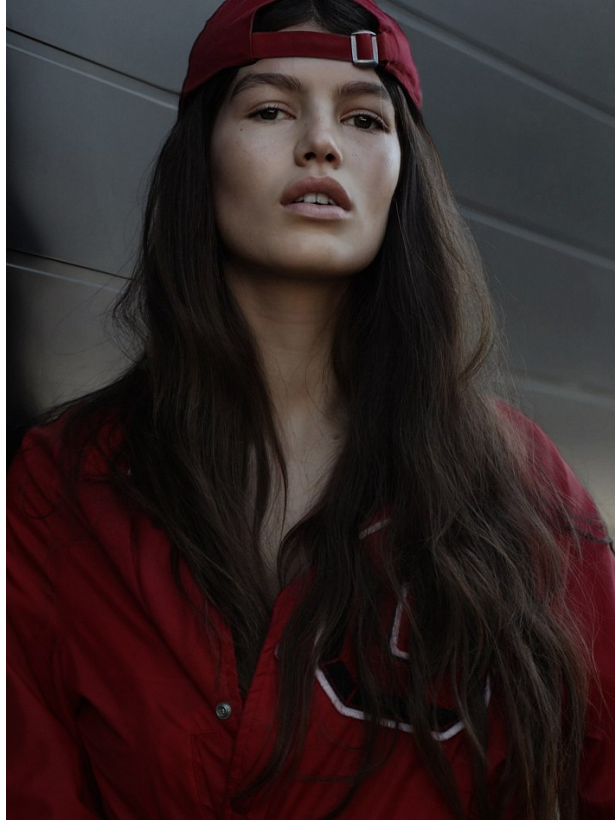

# BOSS MODELS

CAPE TOWN

## ROSIE RICHTER

Height: 181cm Bust: 91cm Waist: 66cm Hips: 98cm Shoe: 6.5 UK Hair: Brunette Eyes: Brown

# BOSS MODELS

CAPE TOWN

**ROSIE RICHTER**

Height: 181cm Bust: 91cm Waist: 66cm Hips: 98cm Shoe: 6.5 UK Hair: Brunette Eyes: Brown

# BOSS MODELS

CAPE TOWN

ROSIE RICHTER

Height: 181cm Bust: 91cm Waist: 66cm Hips: 98cm Shoe: 6.5 UK Hair: Brunette Eyes: Brown