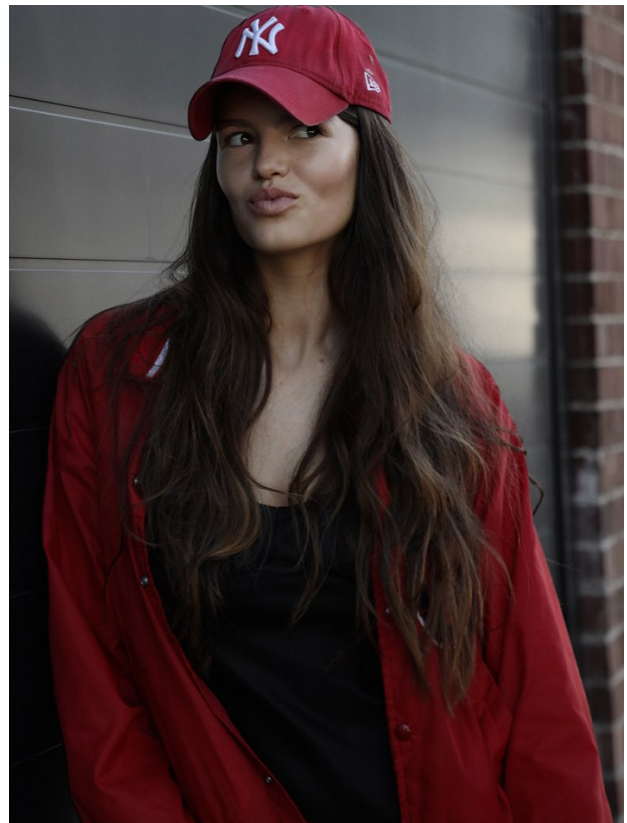

BOSS MODELS

CAPE TOWN

ROSIE RICHTER

Height: 181cm Bust: 91cm Waist: 66cm Hips: 98cm Shoe: 6.5 UK Hair: Brunette Eyes: Brown

BOSS MODELS

CAPE TOWN

ROSIE RICHTER

Height: 181cm Bust: 91cm Waist: 66cm Hips: 98cm Shoe: 6.5 UK Hair: Brunette Eyes: Brown